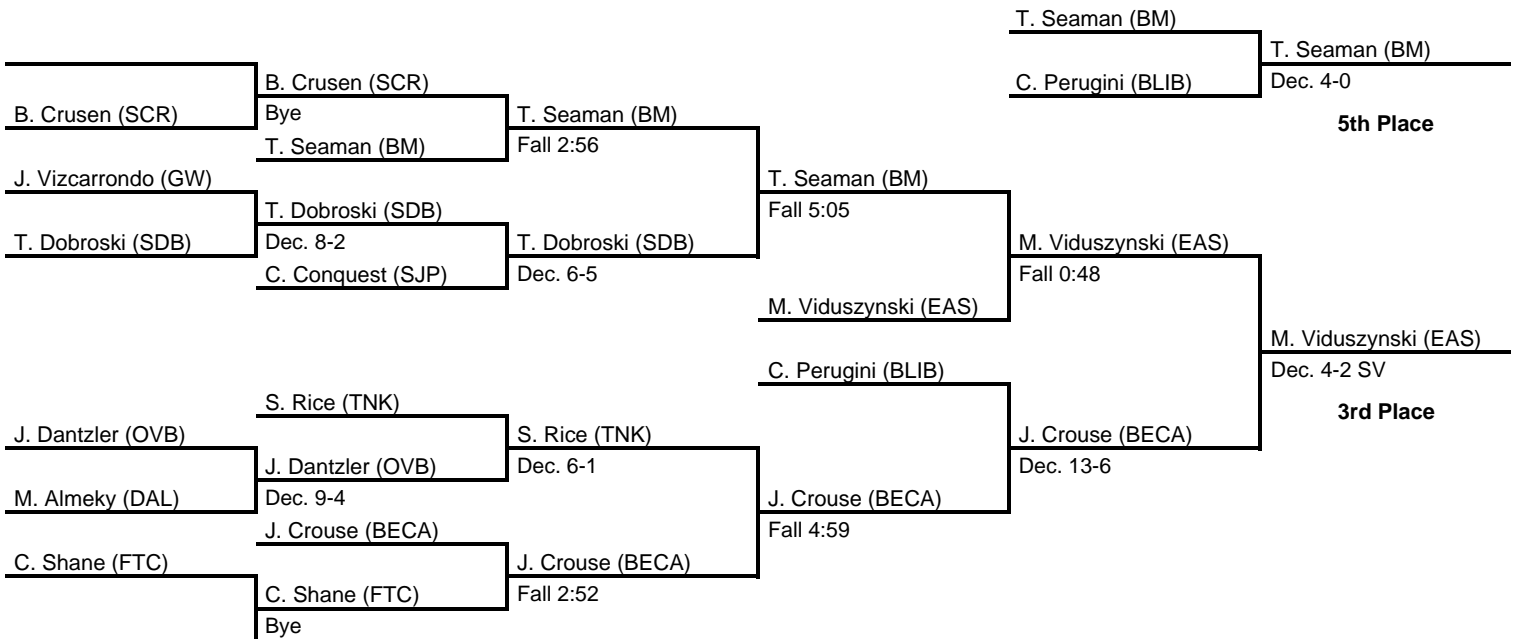

2017 North East AAA Regional

at Bethlehem Liberty HS -- March 3-4, 2017

195