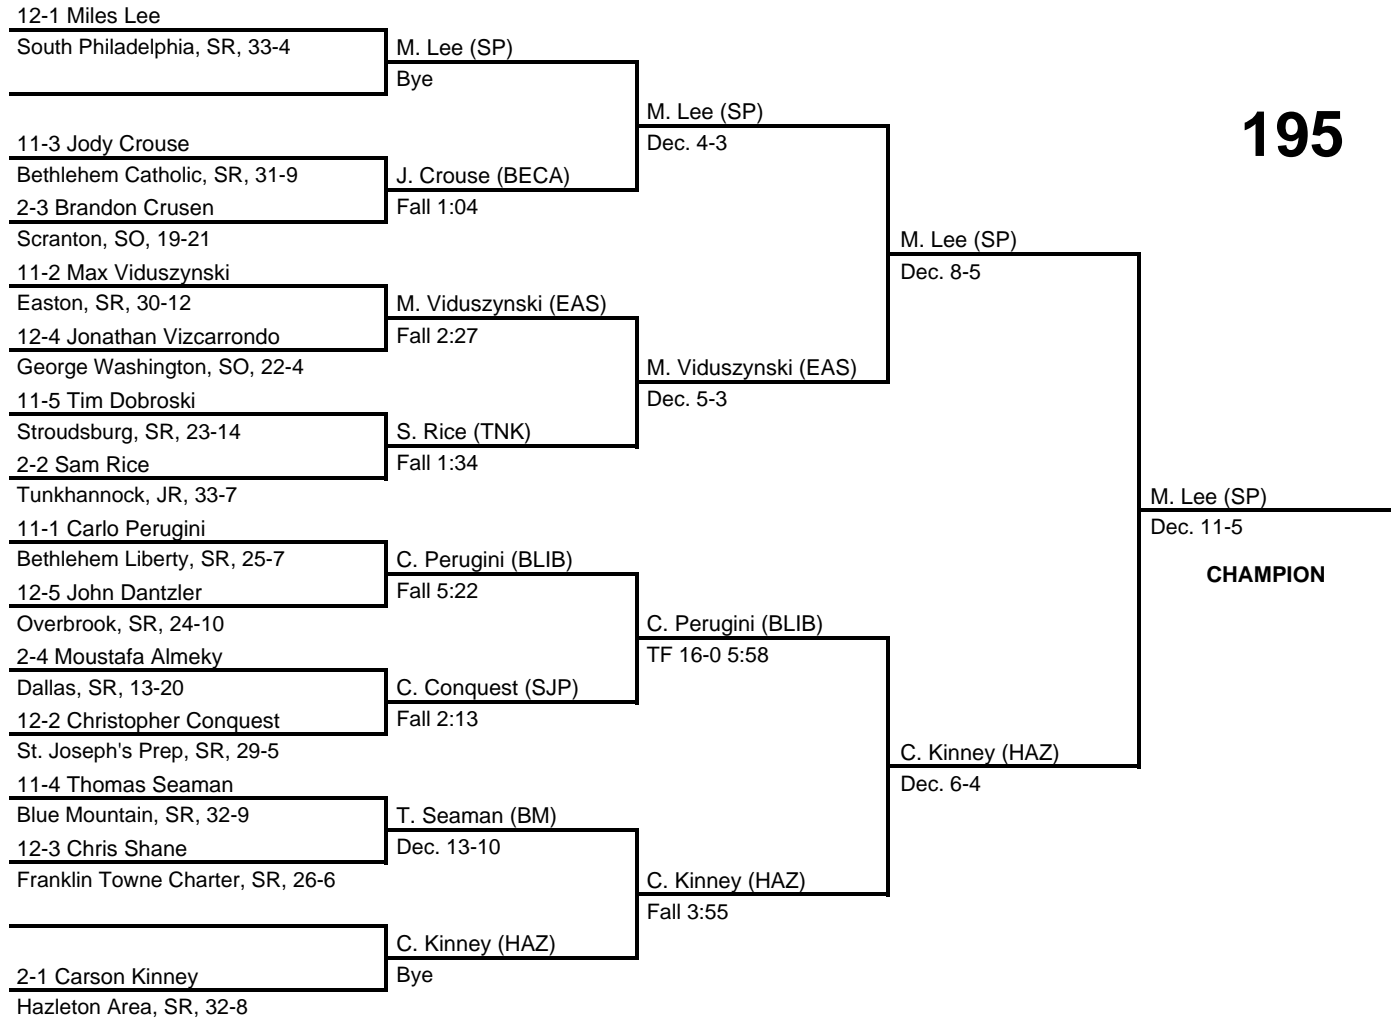

2017 North East AAA Regional

at Bethlehem Liberty HS -- March 3-4, 2017

195