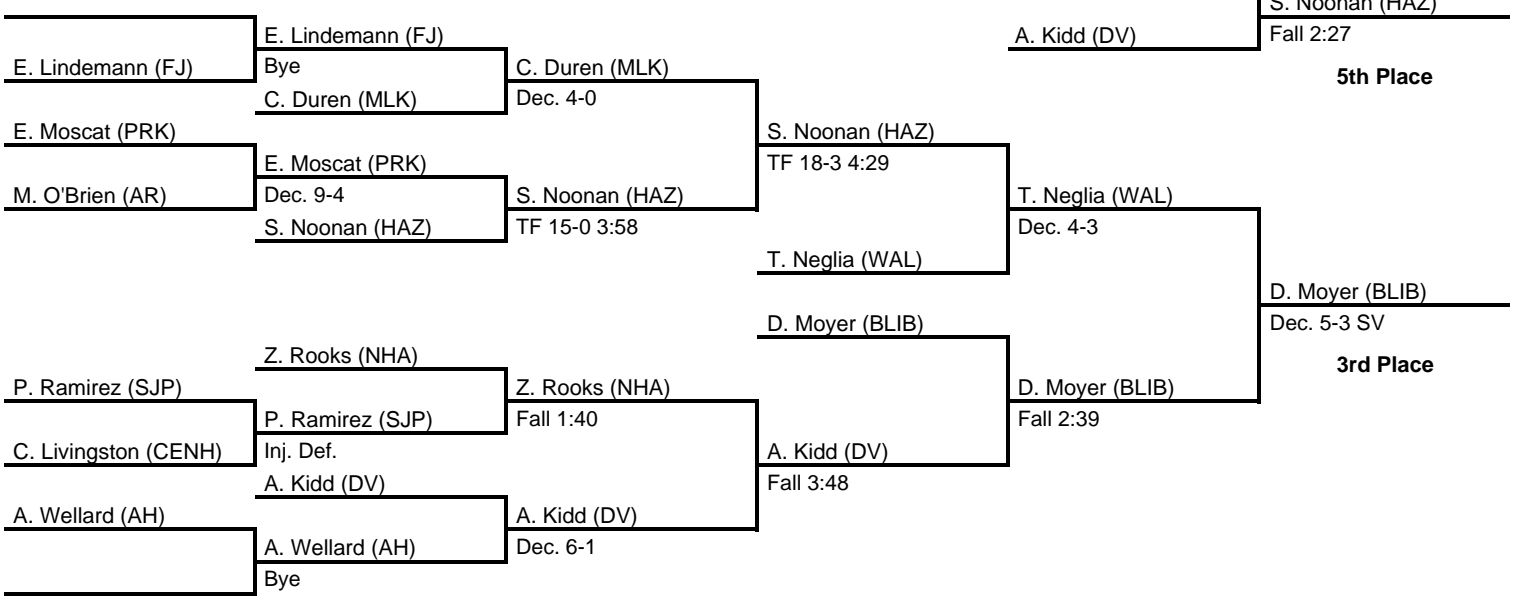

2017 North East AAA Regional

at Bethlehem Liberty HS -- March 3-4, 2017