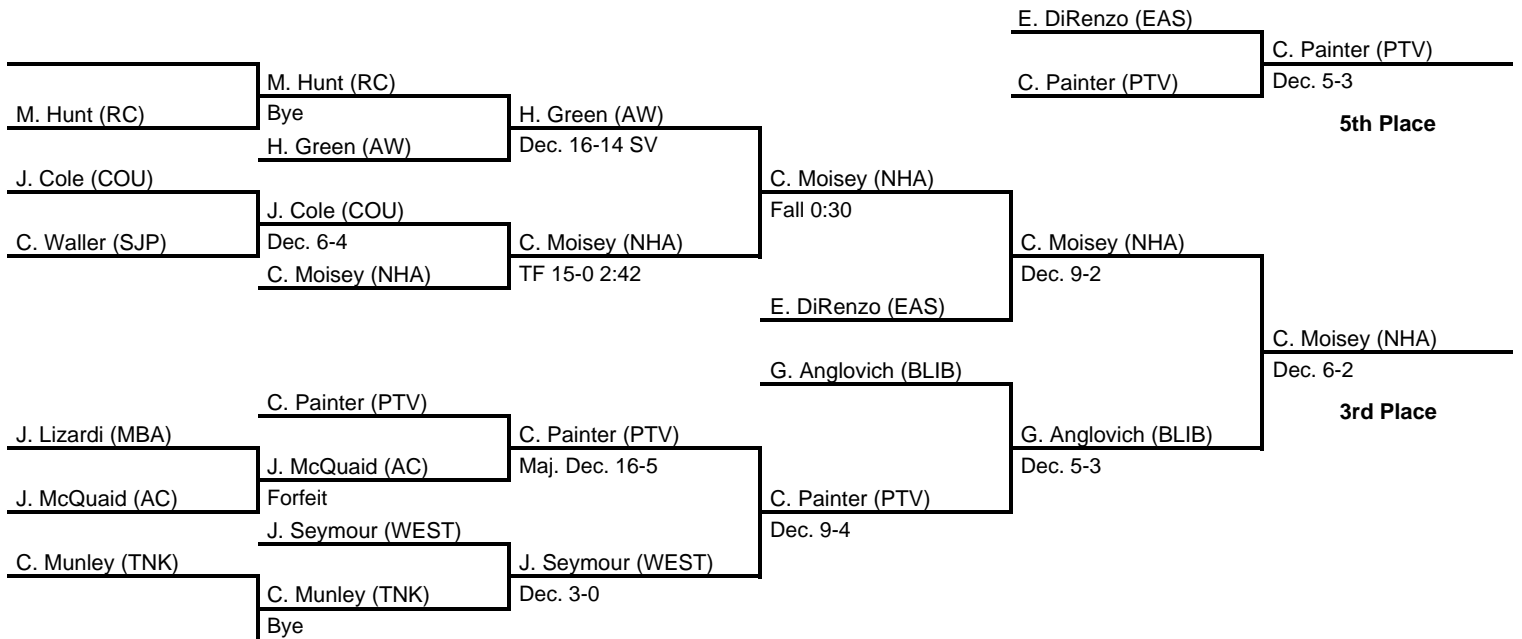

2017 North East AAA Regional

at Bethlehem Liberty HS -- March 3-4, 2017

170