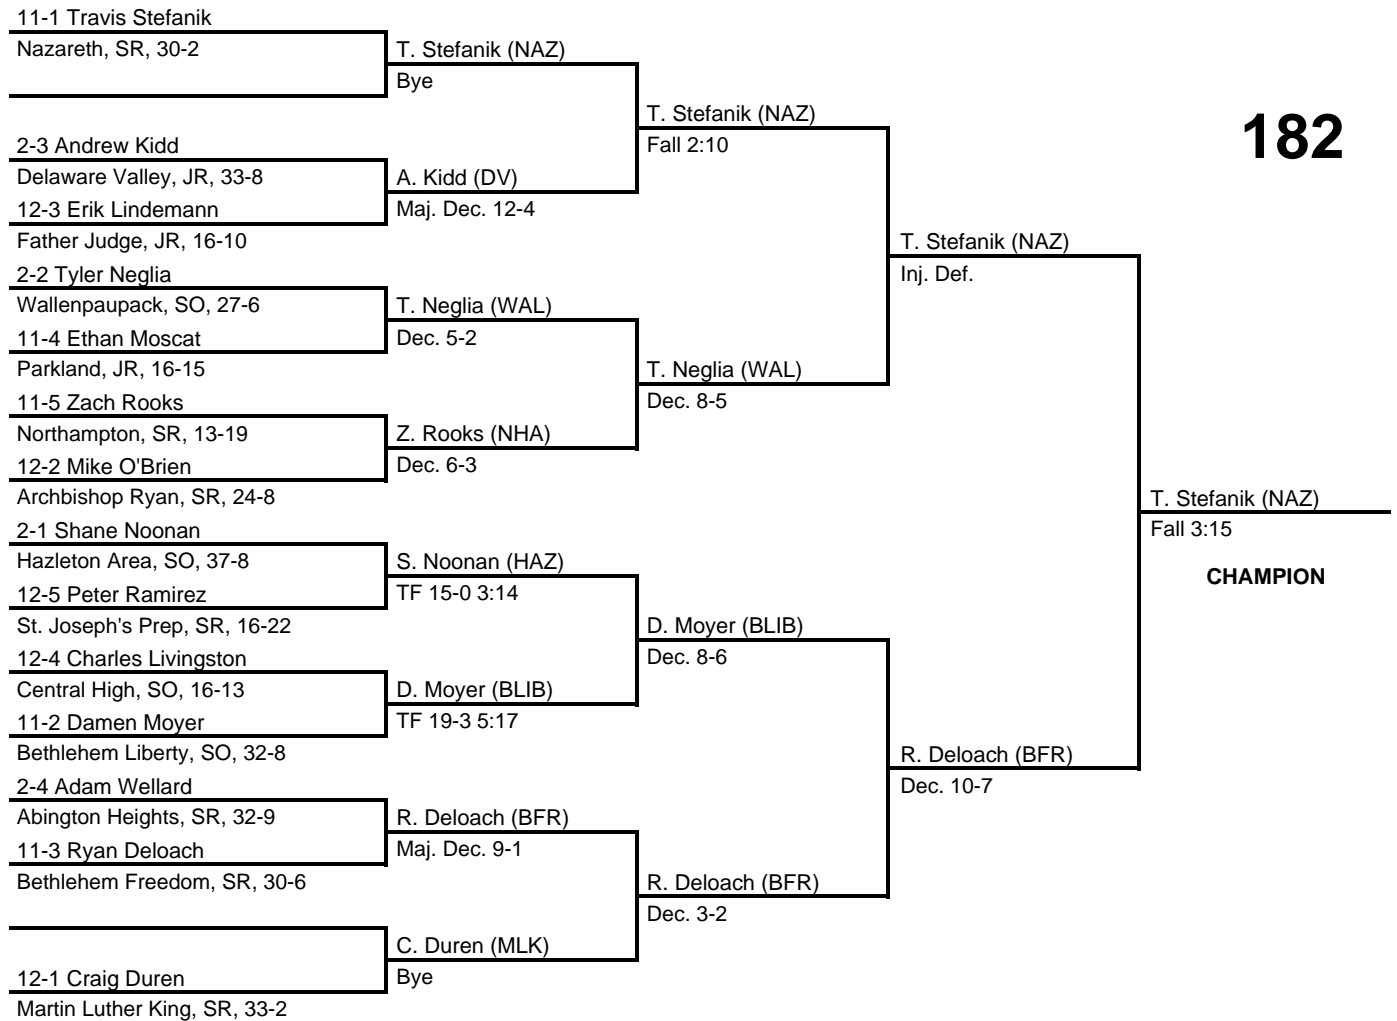

2017 North East AAA Regional

at Bethlehem Liberty HS -- March 3-4, 2017