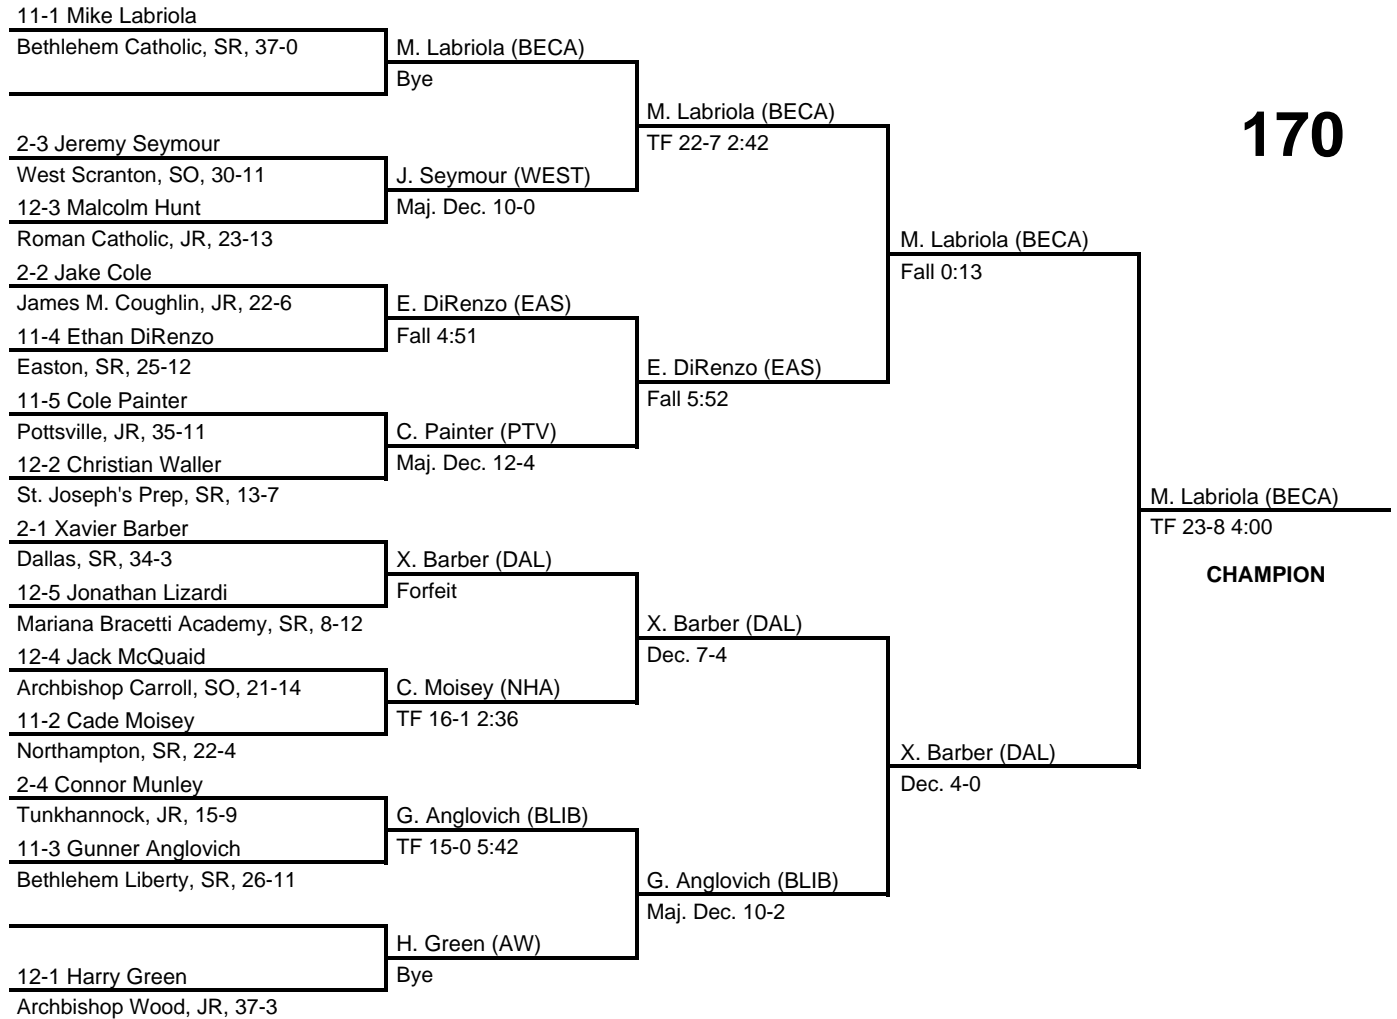

2017 North East AAA Regional

at Bethlehem Liberty HS -- March 3-4, 2017

170