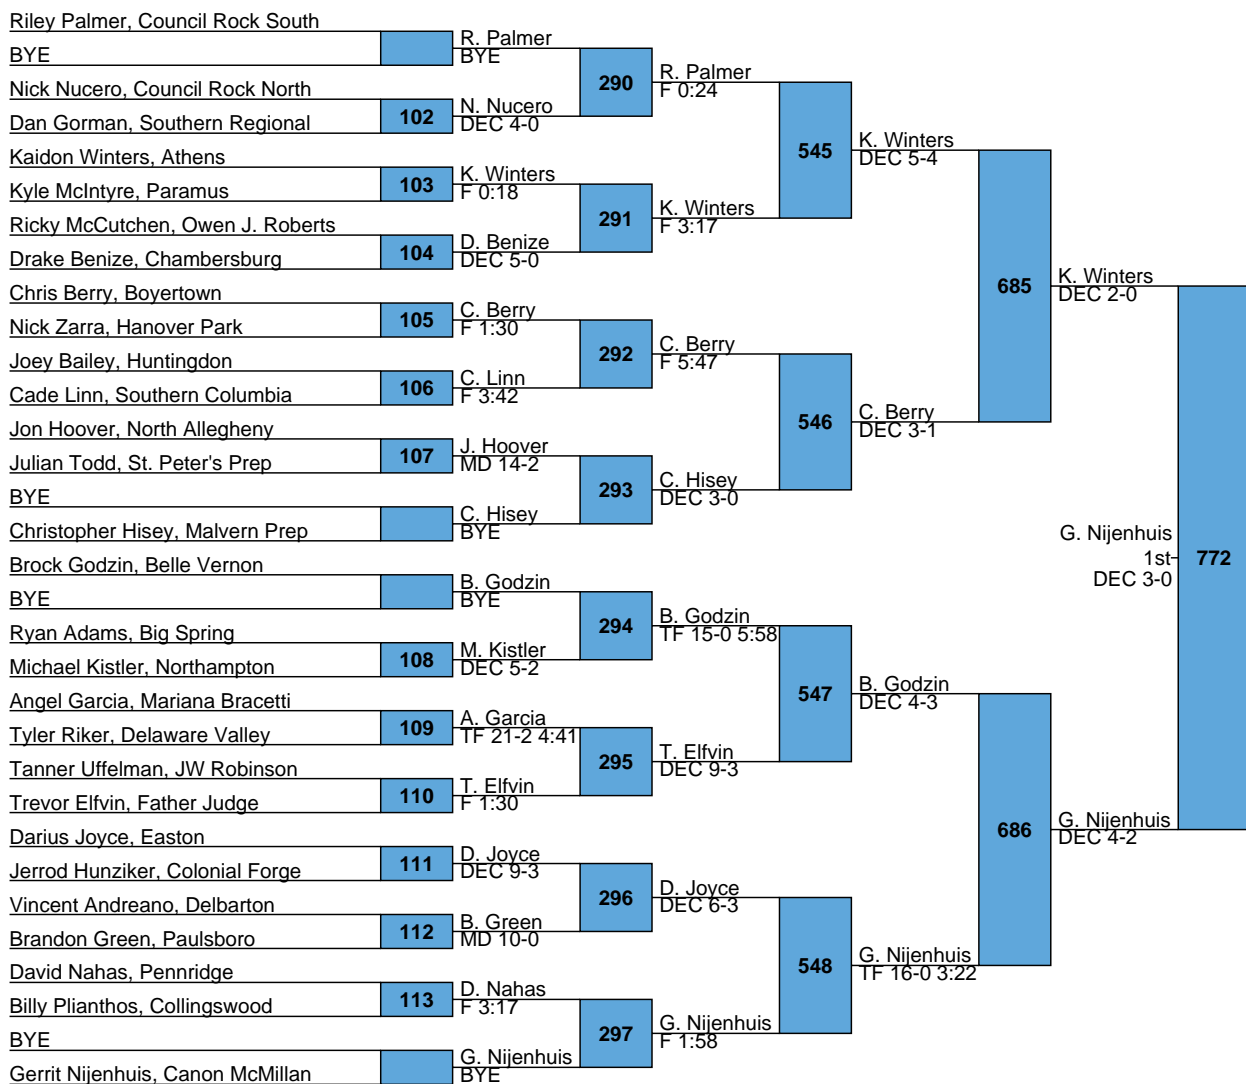

L727 R. Palmer vs C. Berry (DEF 2:25)
L728 C. Berry vs M FOR (DEC 4-3)

L687 C. Hisey vs C. Hisey (DEC 5-3)
L688 C. Linn vs M FOR (DEC 5-2)