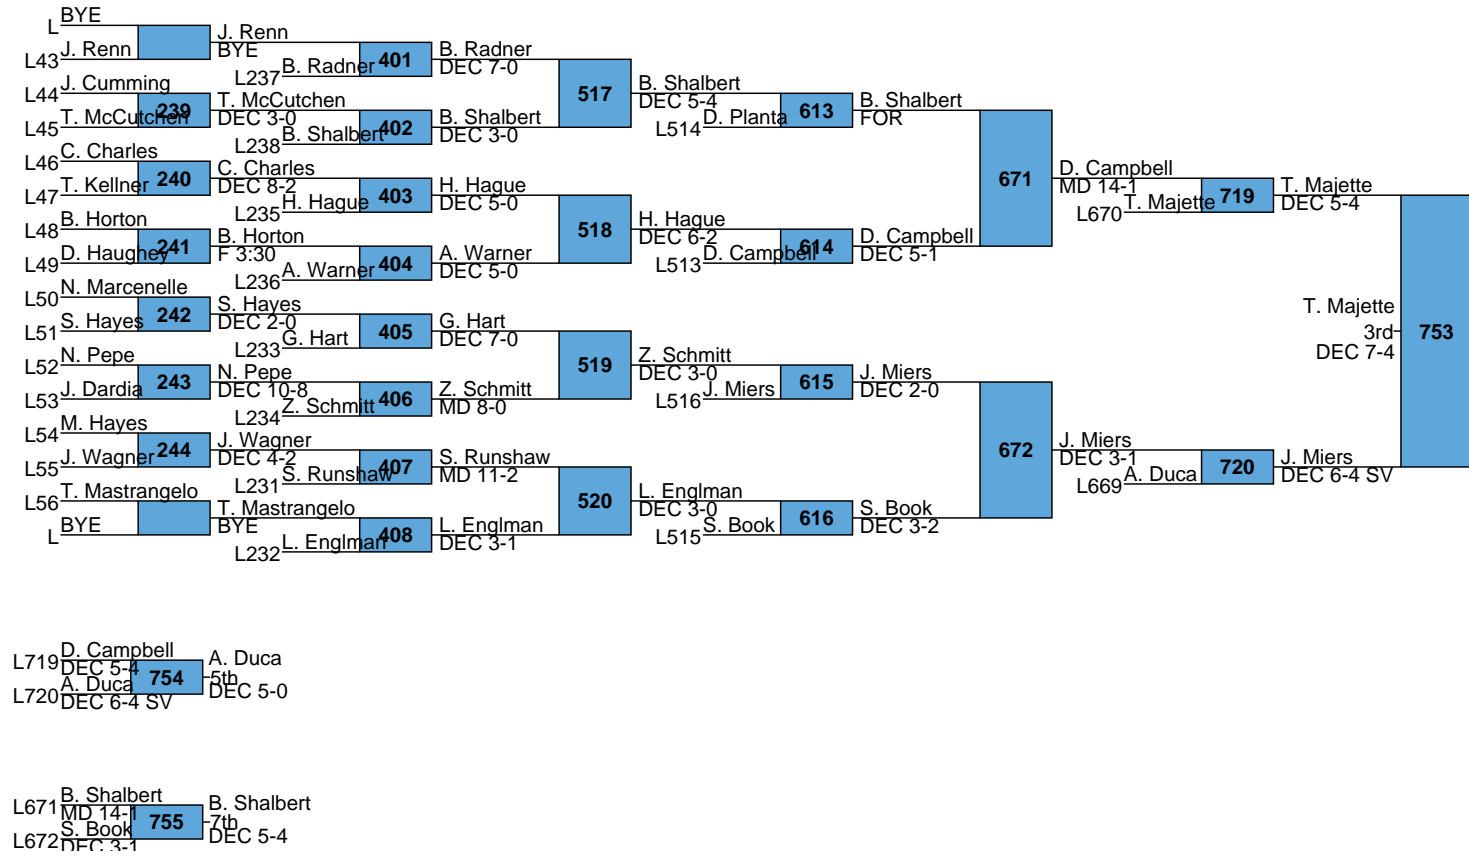

2017 Escape the Rock

Team Scores

Place	Team	Points	1	2	3	4	5	6	7	8
1	Malvern Prep, PA	164	2	2	-	-	1	-	2	-
2	North Allegheny, PA	135.5	2	2	-	-	-	-	1	-
3	Northampton, PA	123.5	1	1	1	-	-	1	-	2
4	Canon McMillan, PA	111	2	-	-	1	-	2	-	-
5	Boyertown, PA	97	-	-	2	1	1	1	-	1
6	St. Paul's School, MD	90.5	1	1	-	1	-	-	-	-
7	Southern Columbia, PA	89	1	-	-	1	1	-		
8	Belle Vernon, PA	85.5	-	-	3	1	-	-	1	-
8	Delbarton, NJ	85.5	1	-	1	-	-	-	-	1
10	Athens, PA	83.5	-	2	-	-	-	-	-	-
11	Easton, PA	77.5	-	-	-	1	-	1	-	2
12	Big Spring	77	-	-	-	1	-	-	2	-
13	Council Rock South, PA	75.5	1	-	-	1	-	1	-	-
14	St. Christopher's, VA	71.5	-	-	1	-	1	-	-	2
15	Bishop McDevitt, PA	69.5	1	-	-	-	-	1	-	-
16	Hanover Park, NJ	65.5	1	-	-	1	-	1	-	-
17	Bishop McCort, PA	64	-	1	1	-	1	-	-	-
17	Huntingdon, PA	64	1	-	-	-	-	-	1	-
19	Chambersburg, PA	63.5	-	1	-	-	-	-	1	-
20	Paulsboro, NJ	61	-	-	-	-	1	1	-	-
21	Southern Regional, NJ	60	-	-	-	-	-	1	1	-
22	Pennridge, PA	55	-	2	-	-	-	-	-	-
23	Owen J. Roberts, PA	54	-	-	-	1	-	-	1	-
24	James W. Robinson, VA	53.5	-	-	-	-	-	-	1	3
25	Council Rock North, PA	49.5	-	-	-	-	1	1	-	1
26	Cave Spring, VA	47	-	-	-	1	-	1	-	-

L713 L. Lucerne (DEC 2-1) vs. L. Lucerne (MD 12-0) - 742

L714 A. Clark (DEC 2-1 UTB) vs. L. Lucerne (MD 12-0) - 742

L659 A. Howell (MD 9-0) vs. D. Harkins (7th DEC 3-2) - 743

L660 A. Howell (DEC 3-0) vs. D. Harkins (DEC 3-2) - 743

L717 K. Cardinale DEC 4-2
 L718 A. Burke M FOR

L667 C. Alexander DEC 10-5
 L668 L. Resnick DEC 3-0

L721 M. Oblock vs M. Visuwan
MD 10-2
L722 M. Visuwan vs M. Visuwan
DEC 3-1 5th DEC 3-1

L675 C. Darber vs C. Darber
DEC 9-6
L676 C. Robinson vs C. Robinson
DEC 11-5 MD 14-3

L683 T. Brough (DEC 3-0) 767 (7th MD 12-2)
 L684 T. Hazard (DEC 7-4)

L727 R. Palmer vs C. Berry (DEF 2:25)
L728 C. Berry vs M FOR (DEC 4-3)

L687 C. Hisey vs C. Hisey (DEC 5-3)
L688 C. Linn vs M FOR (DEC 5-2)