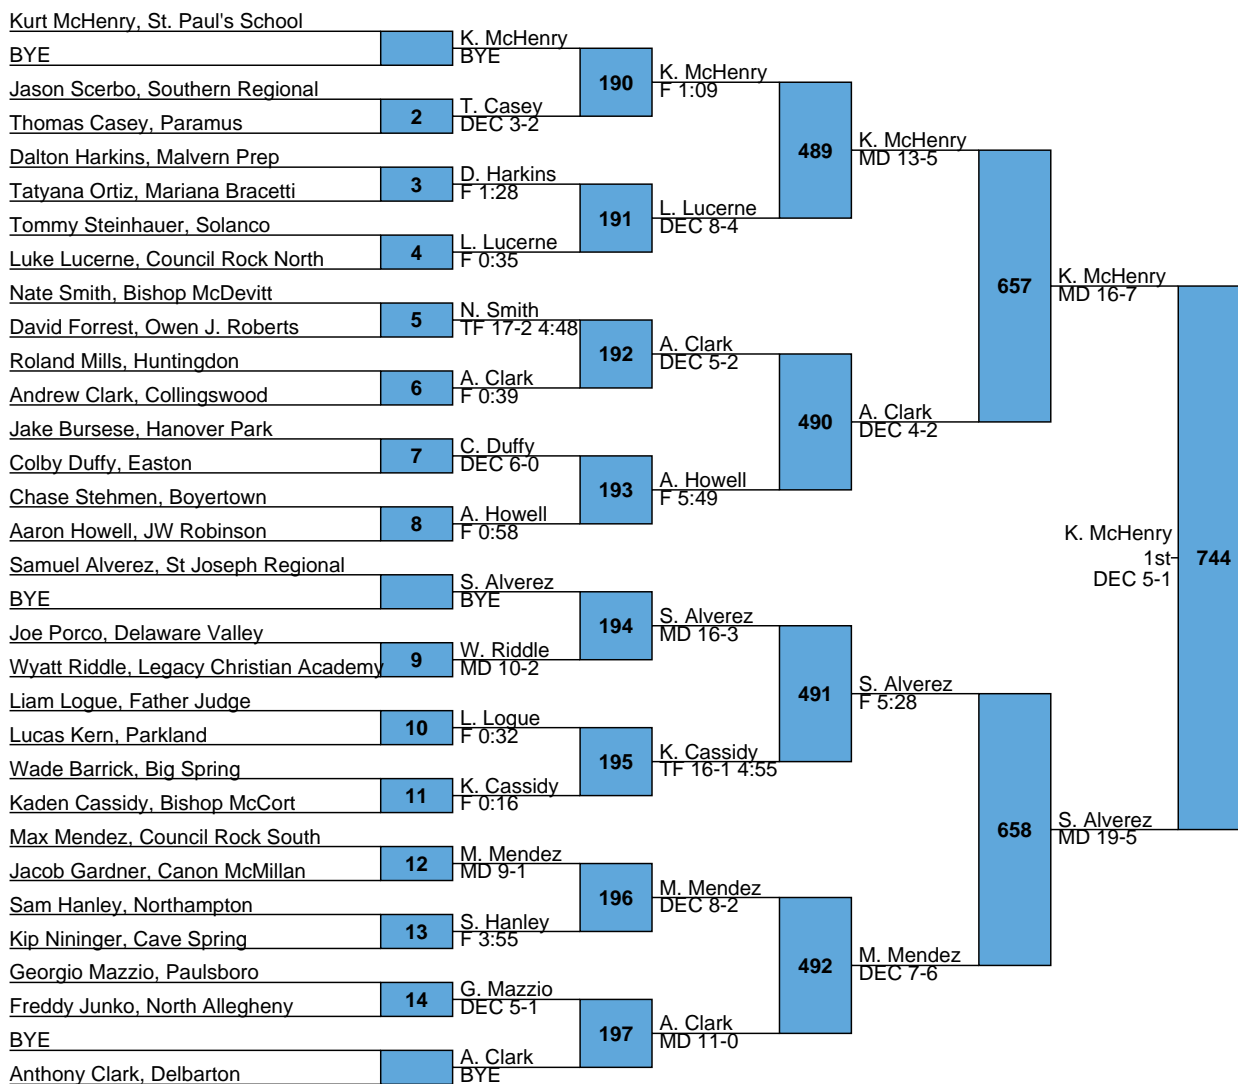

2017 Escape the Rock

Team Scores

Place	Team	Points	1	2	3	4	5	6	7	8
1	Malvern Prep, PA	164	2	2	-	-	1	-	2	-
2	North Allegheny, PA	135.5	2	2	-	-	-	-	1	-
3	Northampton, PA	123.5	1	1	1	-	-	1	-	2
4	Canon McMillan, PA	111	2	-	-	1	-	2	-	-
5	Boyertown, PA	97	-	-	2	1	1	1	-	1
6	St. Paul's School, MD	90.5	1	1	-	1	-	-	-	-
7	Southern Columbia, PA	89	1	-	-	1	1	-		
8	Belle Vernon, PA	85.5	-	-	3	1	-	-	1	-
8	Delbarton, NJ	85.5	1	-	1	-	-	-	-	1
10	Athens, PA	83.5	-	2	-	-	-	-	-	-
11	Easton, PA	77.5	-	-	-	1	-	1	-	2
12	Big Spring	77	-	-	-	1	-	-	2	-
13	Council Rock South, PA	75.5	1	-	-	1	-	1	-	-
14	St. Christopher's, VA	71.5	-	-	1	-	1	-	-	2
15	Bishop McDevitt, PA	69.5	1	-	-	-	-	1	-	-
16	Hanover Park, NJ	65.5	1	-	-	1	-	1	-	-
17	Bishop McCort, PA	64	-	1	1	-	1	-	-	-
17	Huntingdon, PA	64	1	-	-	-	-	-	1	-
19	Chambersburg, PA	63.5	-	1	-	-	-	-	1	-
20	Paulsboro, NJ	61	-	-	-	-	1	1	-	-
21	Southern Regional, NJ	60	-	-	-	-	-	1	1	-
22	Pennridge, PA	55	-	2	-	-	-	-	-	-
23	Owen J. Roberts, PA	54	-	-	-	1	-	-	1	-
24	James W. Robinson, VA	53.5	-	-	-	-	-	-	1	3
25	Council Rock North, PA	49.5	-	-	-	-	1	1	-	1
26	Cave Spring, VA	47	-	-	-	1	-	1	-	-

L713 L. Lucerne (DEC 2-1) vs. L. Lucerne (MD 12-0) - 742

L714 A. Clark (DEC 2-1 UTB) vs. L. Lucerne (MD 12-0) - 742

L659 A. Howell (MD 9-0) vs. D. Harkins (7th DEC 3-2) - 743

L660 A. Howell (DEC 3-0) vs. D. Harkins (DEC 3-2) - 743