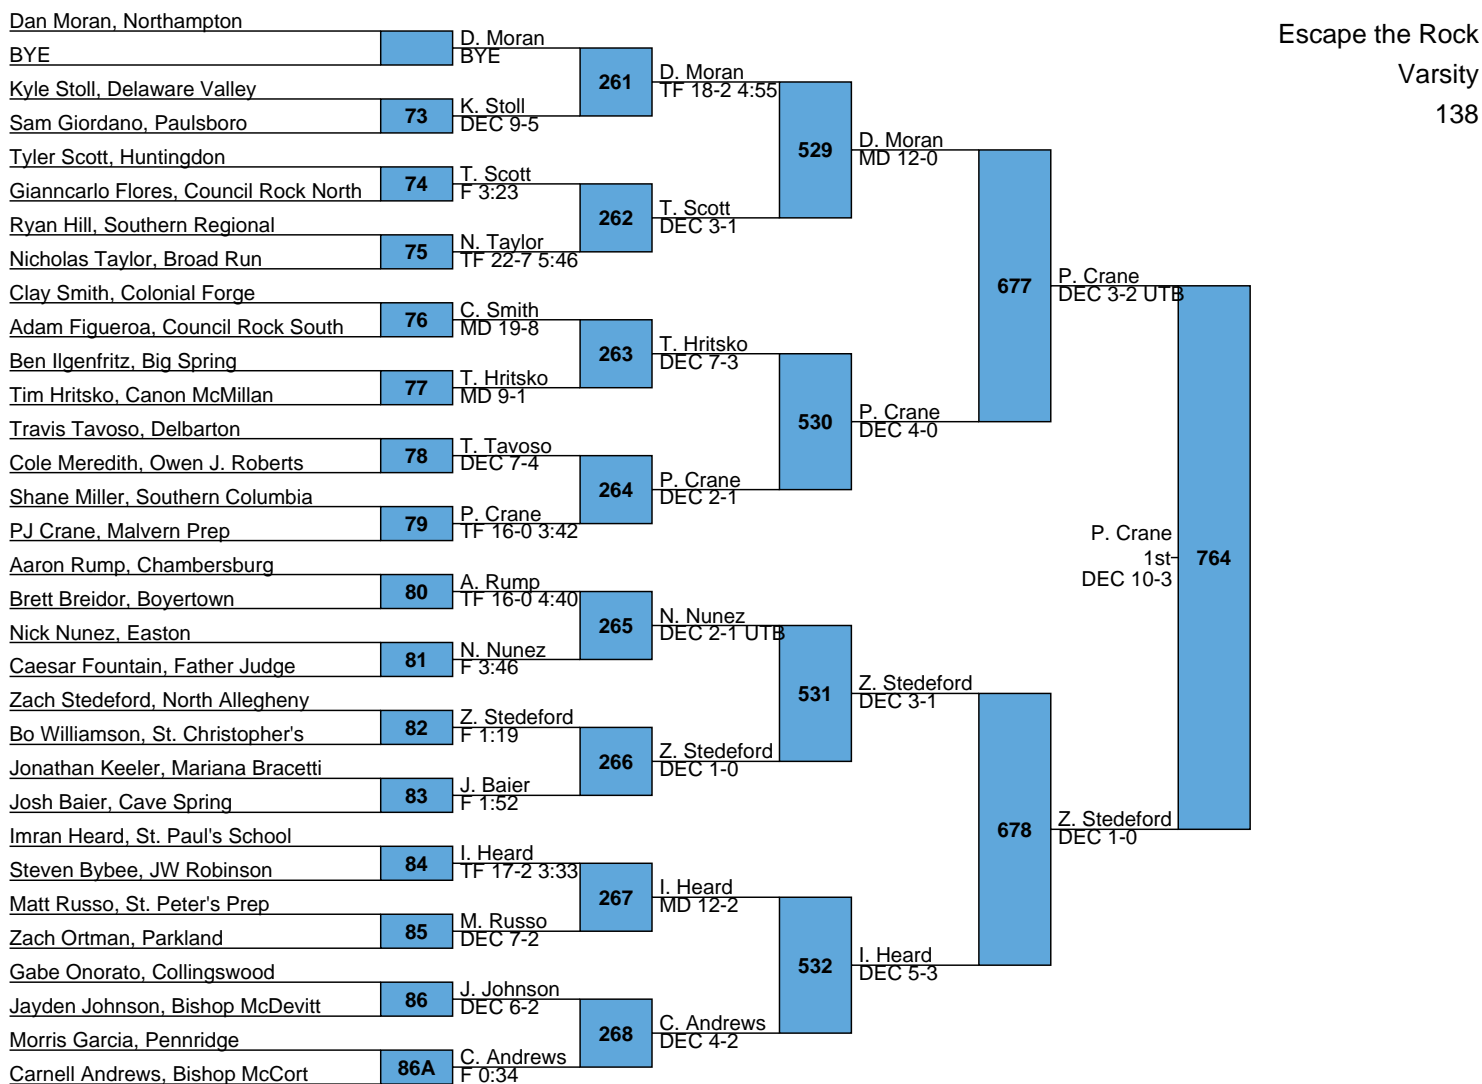

2017 Escape the Rock

Team Scores

Place	Team	Points	1	2	3	4	5	6	7	8
1	Malvern Prep, PA	164	2	2	-	-	1	-	2	-
2	North Allegheny, PA	135.5	2	2	-	-	-	-	1	-
3	Northampton, PA	123.5	1	1	1	-	-	1	-	2
4	Canon McMillan, PA	111	2	-	-	1	-	2	-	-
5	Boyertown, PA	97	-	-	2	1	1	1	-	1
6	St. Paul's School, MD	90.5	1	1	-	1	-	-	-	-
7	Southern Columbia, PA	89	1	-	-	1	1	-		
8	Belle Vernon, PA	85.5	-	-	3	1	-	-	1	-
8	Delbarton, NJ	85.5	1	-	1	-	-	-	-	1
10	Athens, PA	83.5	-	2	-	-	-	-	-	-
11	Easton, PA	77.5	-	-	-	1	-	1	-	2
12	Big Spring	77	-	-	-	1	-	-	2	-
13	Council Rock South, PA	75.5	1	-	-	1	-	1	-	-
14	St. Christopher's, VA	71.5	-	-	1	-	1	-	-	2
15	Bishop McDevitt, PA	69.5	1	-	-	-	-	1	-	-
16	Hanover Park, NJ	65.5	1	-	-	1	-	1	-	-
17	Bishop McCort, PA	64	-	1	1	-	1	-	-	-
17	Huntingdon, PA	64	1	-	-	-	-	-	1	-
19	Chambersburg, PA	63.5	-	1	-	-	-	-	1	-
20	Paulsboro, NJ	61	-	-	-	-	1	1	-	-
21	Southern Regional, NJ	60	-	-	-	-	-	1	1	-
22	Pennridge, PA	55	-	2	-	-	-	-	-	-
23	Owen J. Roberts, PA	54	-	-	-	1	-	-	1	-
24	James W. Robinson, VA	53.5	-	-	-	-	-	-	1	3
25	Council Rock North, PA	49.5	-	-	-	-	1	1	-	1
26	Cave Spring, VA	47	-	-	-	1	-	1	-	-

L717 K. Cardinale DEC 4-2
 L718 A. Burke M FOR

L667 C. Alexander DEC 10-5
 L668 L. Resnick DEC 3-0

L721 M. Oblock vs M. Visuwan
MD 10-2
L722 M. Visuwan vs M. Visuwan
DEC 3-1 5th DEC 3-1

L675 C. Darber vs C. Darber
DEC 9-6
L676 C. Robinson vs C. Robinson
DEC 11-5 MD 14-3