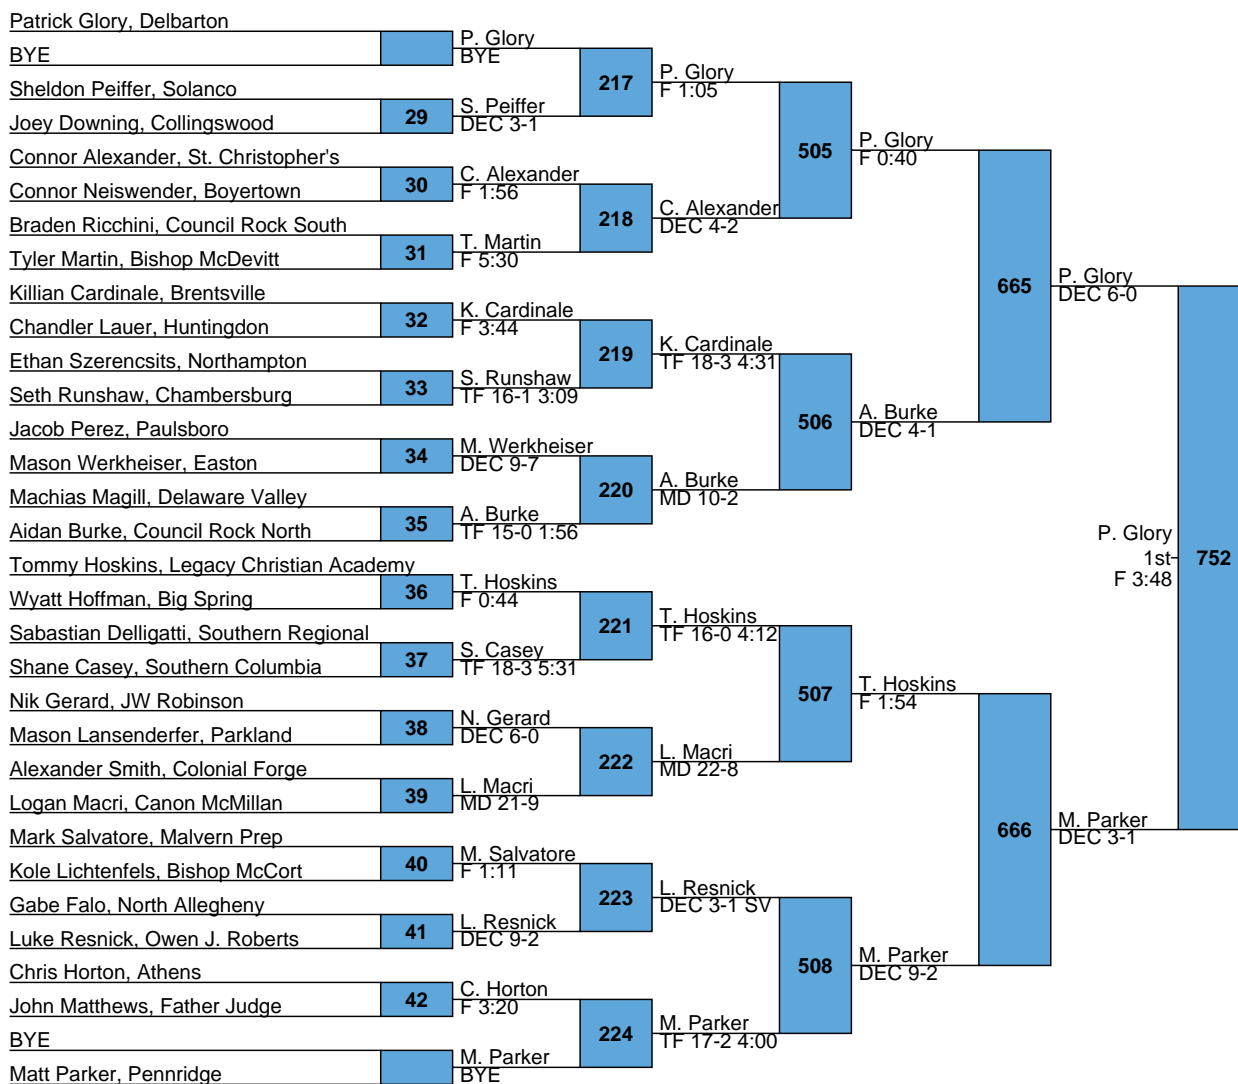

2017 Escape the Rock

Team Scores

Place	Team	Points	1	2	3	4	5	6	7	8
1	Malvern Prep, PA	164	2	2	-	-	1	-	2	-
2	North Allegheny, PA	135.5	2	2	-	-	-	-	1	-
3	Northampton, PA	123.5	1	1	1	-	-	1	-	2
4	Canon McMillan, PA	111	2	-	-	1	-	2	-	-
5	Boyertown, PA	97	-	-	2	1	1	1	-	1
6	St. Paul's School, MD	90.5	1	1	-	1	-	-	-	-
7	Southern Columbia, PA	89	1	-	-	1	1	-		
8	Belle Vernon, PA	85.5	-	-	3	1	-	-	1	-
8	Delbarton, NJ	85.5	1	-	1	-	-	-	-	1
10	Athens, PA	83.5	-	2	-	-	-	-	-	-
11	Easton, PA	77.5	-	-	-	1	-	1	-	2
12	Big Spring	77	-	-	-	1	-	-	2	-
13	Council Rock South, PA	75.5	1	-	-	1	-	1	-	-
14	St. Christopher's, VA	71.5	-	-	1	-	1	-	-	2
15	Bishop McDevitt, PA	69.5	1	-	-	-	-	1	-	-
16	Hanover Park, NJ	65.5	1	-	-	1	-	1	-	-
17	Bishop McCort, PA	64	-	1	1	-	1	-	-	-
17	Huntingdon, PA	64	1	-	-	-	-	-	1	-
19	Chambersburg, PA	63.5	-	1	-	-	-	-	1	-
20	Paulsboro, NJ	61	-	-	-	-	1	1	-	-
21	Southern Regional, NJ	60	-	-	-	-	-	1	1	-
22	Pennridge, PA	55	-	2	-	-	-	-	-	-
23	Owen J. Roberts, PA	54	-	-	-	1	-	-	1	-
24	James W. Robinson, VA	53.5	-	-	-	-	-	-	1	3
25	Council Rock North, PA	49.5	-	-	-	-	1	1	-	1
26	Cave Spring, VA	47	-	-	-	1	-	1	-	-

L713 L. Lucerne (DEC 2-1) vs. L. Lucerne (MD 12-0) - 742

L714 A. Clark (DEC 2-1 UTB) vs. L. Lucerne (MD 12-0) - 742

L659 A. Howell (MD 9-0) vs. D. Harkins (7th DEC 3-2) - 743

L660 A. Howell (DEC 3-0) vs. D. Harkins (DEC 3-2) - 743