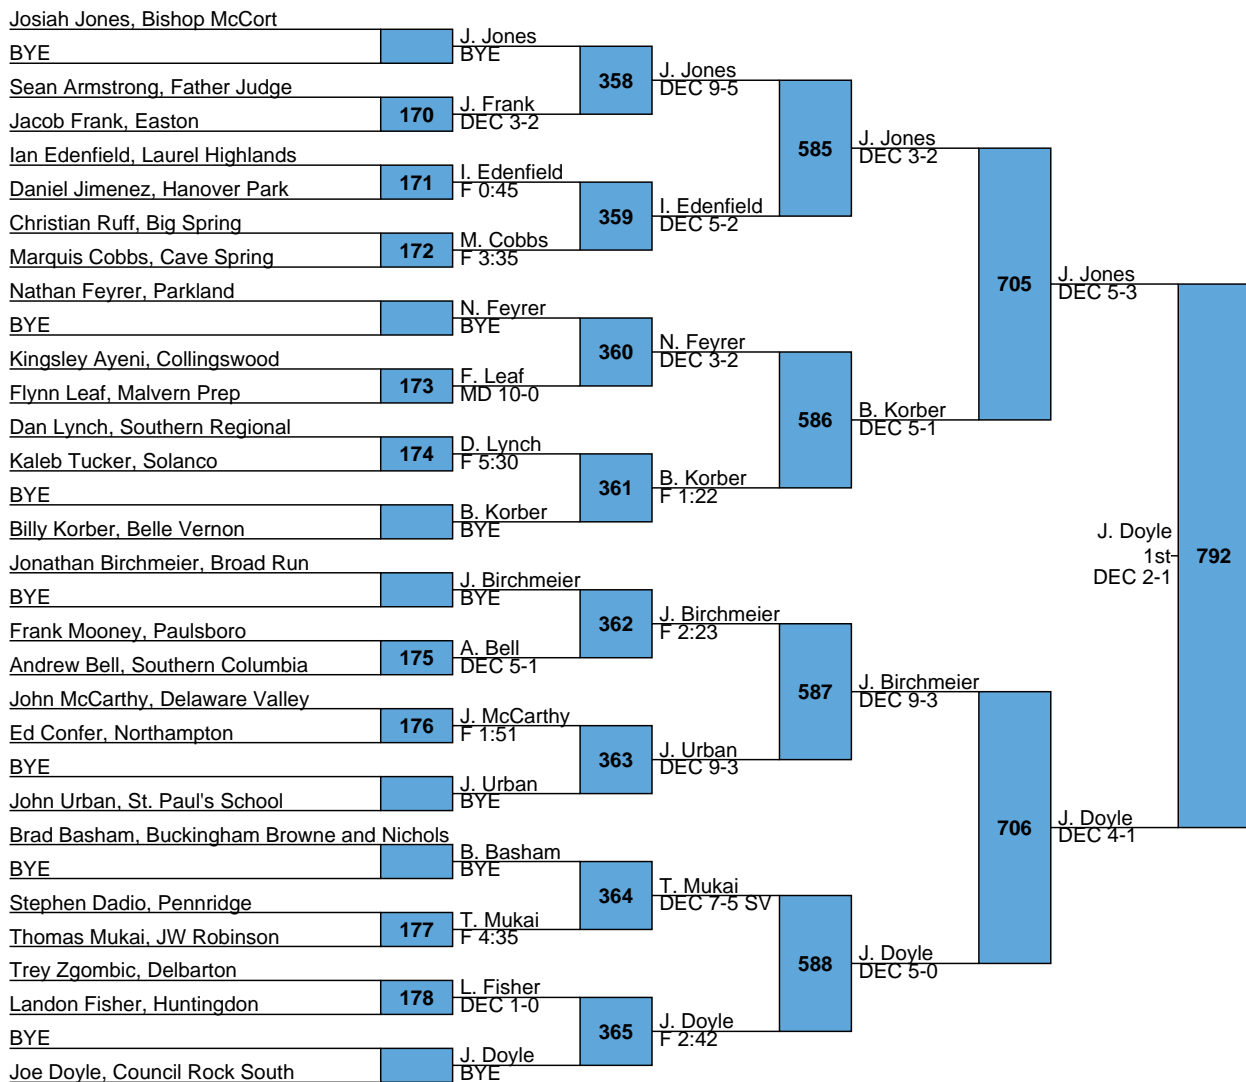

L737 J. Birchmeier (DEC 2-1) vs J. Birchmeier (5th DEC 5-0) → 790

L738 M. Cobbs (DEC 3-1) vs J. Birchmeier (5th DEC 5-0)

L707 N. Feyrer (F 6:30 TB1) vs T. Mukai (7th DEC 9-3) → 791

L708 T. Mukai (DEC 6-4) vs T. Mukai (7th DEC 9-3)