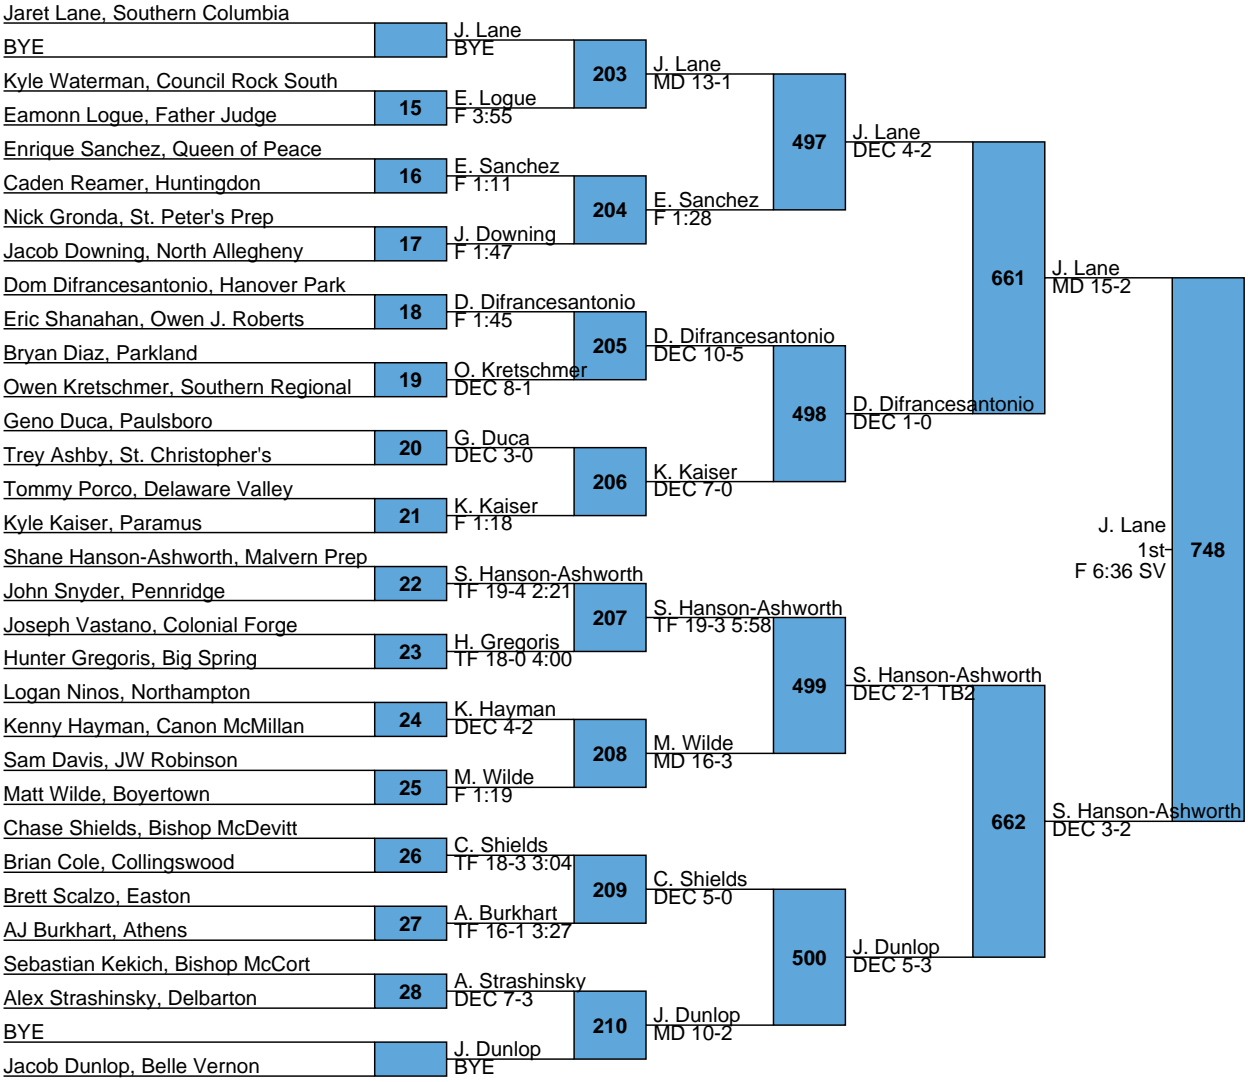

2017 Escape the Rock

Team Scores

Place	Team	Points	1	2	3	4	5	6	7	8
1	Malvern Prep, PA	164	2	2	-	-	1	-	2	-
2	North Allegheny, PA	135.5	2	2	-	-	-	-	1	-
3	Northampton, PA	123.5	1	1	1	-	-	1	-	2
4	Canon McMillan, PA	111	2	-	-	1	-	2	-	-
5	Boyertown, PA	97	-	-	2	1	1	1	-	1
6	St. Paul's School, MD	90.5	1	1	-	1	-	-	-	-
7	Southern Columbia, PA	89	1	-	-	1	1	-		
8	Belle Vernon, PA	85.5	-	-	3	1	-	-	1	-
8	Delbarton, NJ	85.5	1	-	1	-	-	-	-	1
10	Athens, PA	83.5	-	2	-	-	-	-	-	-
11	Easton, PA	77.5	-	-	-	1	-	1	-	2
12	Big Spring	77	-	-	-	1	-	-	2	-
13	Council Rock South, PA	75.5	1	-	-	1	-	1	-	-
14	St. Christopher's, VA	71.5	-	-	1	-	1	-	-	2
15	Bishop McDevitt, PA	69.5	1	-	-	-	-	1	-	-
16	Hanover Park, NJ	65.5	1	-	-	1	-	1	-	-
17	Bishop McCort, PA	64	-	1	1	-	1	-	-	-
17	Huntingdon, PA	64	1	-	-	-	-	-	1	-
19	Chambersburg, PA	63.5	-	1	-	-	-	-	1	-
20	Paulsboro, NJ	61	-	-	-	-	1	1	-	-
21	Southern Regional, NJ	60	-	-	-	-	-	1	1	-
22	Pennridge, PA	55	-	2	-	-	-	-	-	-
23	Owen J. Roberts, PA	54	-	-	-	1	-	-	1	-
24	James W. Robinson, VA	53.5	-	-	-	-	-	-	1	3
25	Council Rock North, PA	49.5	-	-	-	-	1	1	-	1
26	Cave Spring, VA	47	-	-	-	1	-	1	-	-

L713 L. Lucerne (DEC 2-1) vs. L. Lucerne (MD 12-0) - 742

L714 A. Clark (DEC 2-1 UTB) vs. L. Lucerne (MD 12-0) - 742

L659 A. Howell (MD 9-0) vs. D. Harkins (7th DEC 3-2) - 743

L660 A. Howell (DEC 3-0) vs. D. Harkins (DEC 3-2) - 743