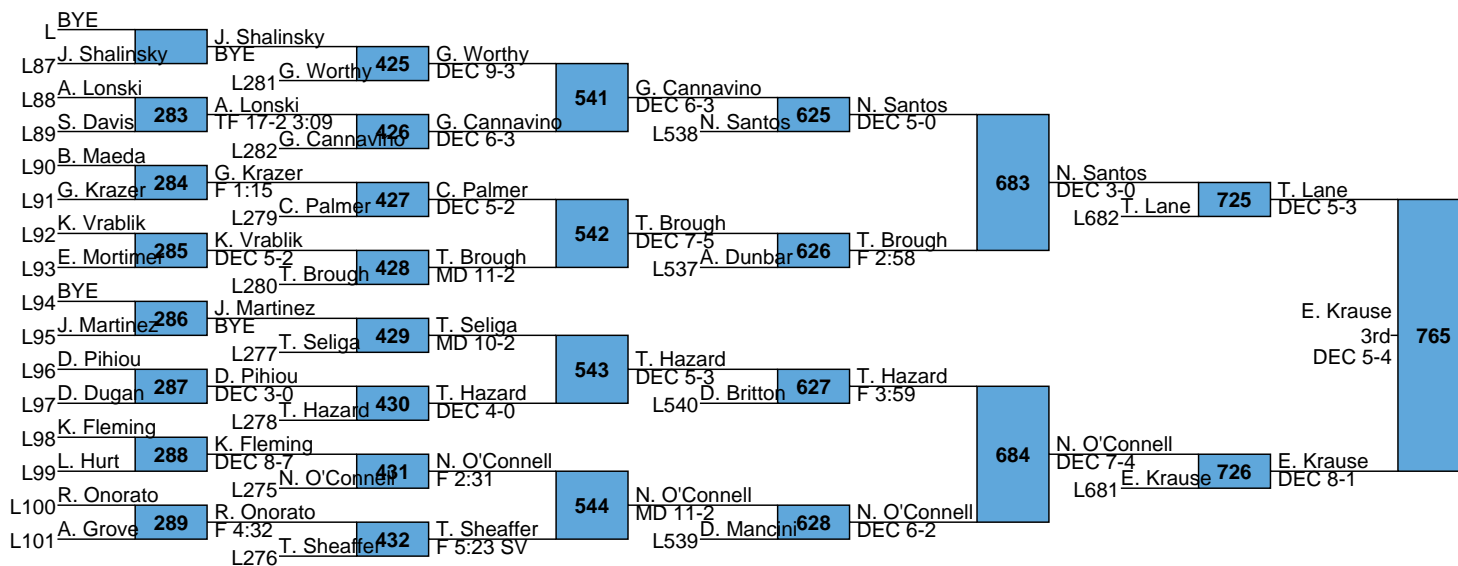

L725 N. Santos (DEC 5-3) 766 (5th DEC 7-1)
L726 N. O'Connell (DEC 8-1) 5th

L683 T. Brough (DEC 3-0) 767 (7th MD 12-2)
L684 T. Hazard (DEC 7-4)