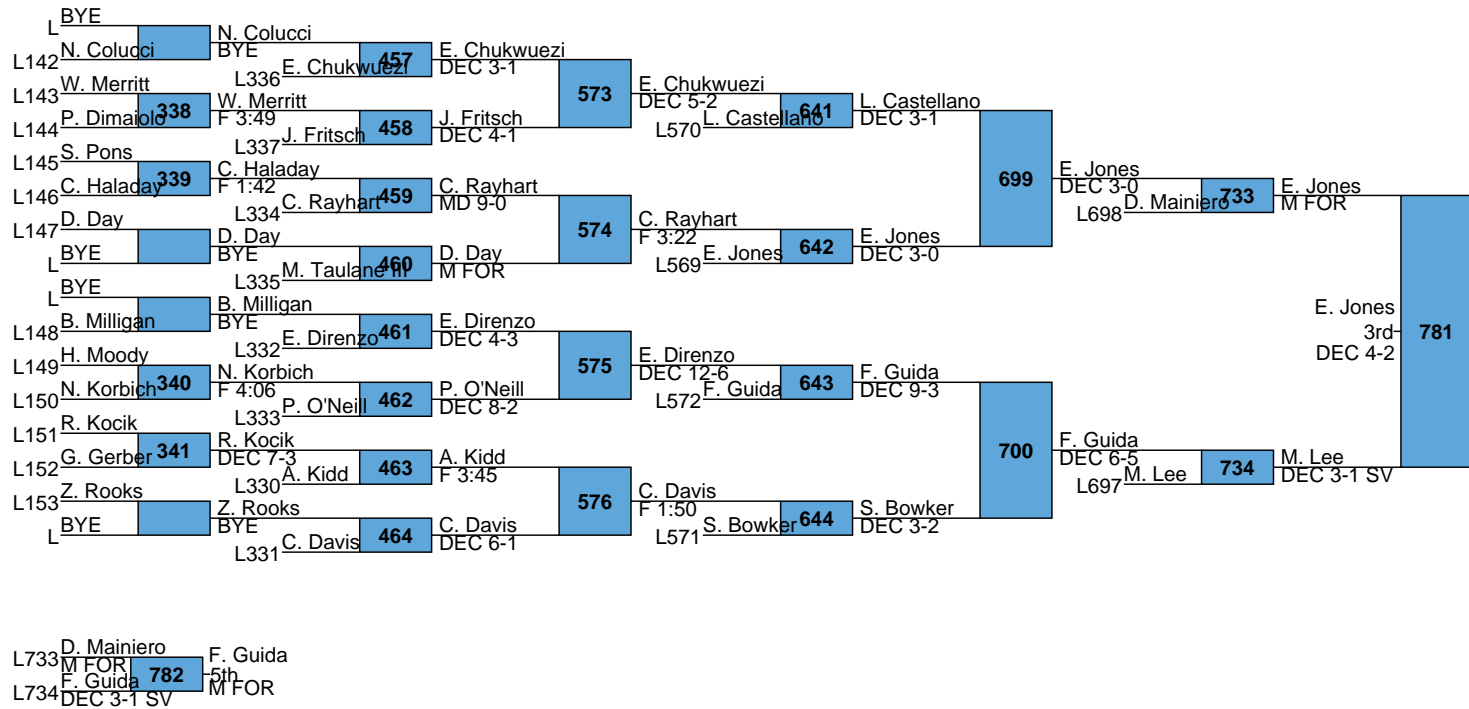

L733 D. Mainiero
M FOR
F. Guida
L734 DEC 3-1 SV
782
5th
M FOR

L699 L. Castellano
DEC 3-0
S. Bowker
L700 DEC 6-5
783
7th
DEC 3-1