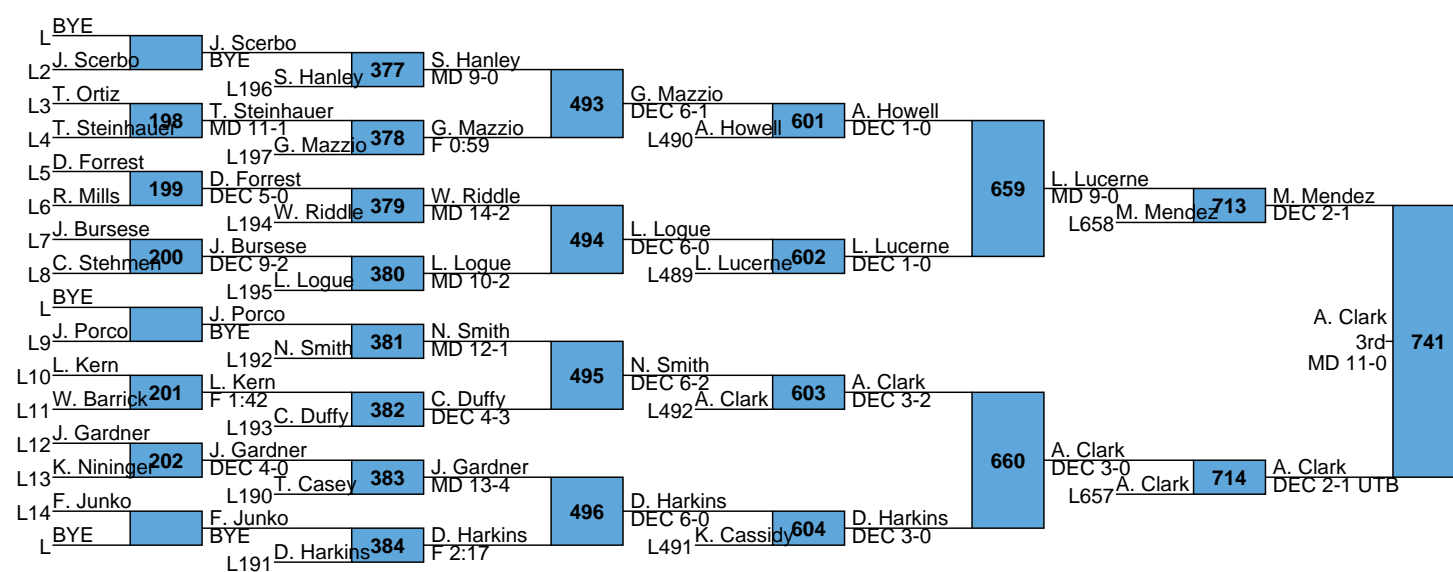

2017 Escape the Rock

Team Scores

Place	Team	Points	1	2	3	4	5	6	7	8
1	Malvern Prep, PA	164	2	2	-	-	1	-	2	-
2	North Allegheny, PA	135.5	2	2	-	-	-	-	1	-
3	Northampton, PA	123.5	1	1	1	-	-	1	-	2
4	Canon McMillan, PA	111	2	-	-	1	-	2	-	-
5	Boyertown, PA	97	-	-	2	1	1	1	-	1
6	St. Paul's School, MD	90.5	1	1	-	1	-	-	-	-
7	Southern Columbia, PA	89	1	-	-	1	1	-		
8	Belle Vernon, PA	85.5	-	-	3	1	-	-	1	-
8	Delbarton, NJ	85.5	1	-	1	-	-	-	-	1
10	Athens, PA	83.5	-	2	-	-	-	-	-	-
11	Easton, PA	77.5	-	-	-	1	-	1	-	2
12	Big Spring	77	-	-	-	1	-	-	2	-
13	Council Rock South, PA	75.5	1	-	-	1	-	1	-	-
14	St. Christopher's, VA	71.5	-	-	1	-	1	-	-	2
15	Bishop McDevitt, PA	69.5	1	-	-	-	-	1	-	-
16	Hanover Park, NJ	65.5	1	-	-	1	-	1	-	-
17	Bishop McCort, PA	64	-	1	1	-	1	-	-	-
17	Huntingdon, PA	64	1	-	-	-	-	-	1	-
19	Chambersburg, PA	63.5	-	1	-	-	-	-	1	-
20	Paulsboro, NJ	61	-	-	-	-	1	1	-	-
21	Southern Regional, NJ	60	-	-	-	-	-	1	1	-
22	Pennridge, PA	55	-	2	-	-	-	-	-	-
23	Owen J. Roberts, PA	54	-	-	-	1	-	-	1	-
24	James W. Robinson, VA	53.5	-	-	-	-	-	-	1	3
25	Council Rock North, PA	49.5	-	-	-	-	1	1	-	1
26	Cave Spring, VA	47	-	-	-	1	-	1	-	-

L713 L. Lucerne (DEC 2-1) vs. L. Lucerne (MD 12-0) - 742

L714 A. Clark (DEC 2-1 UTB) vs. L. Lucerne (MD 12-0) - 742

L659 A. Howell (MD 9-0) vs. D. Harkins (7th DEC 3-2) - 743

L660 A. Howell (DEC 3-0) vs. D. Harkins (DEC 3-2) - 743