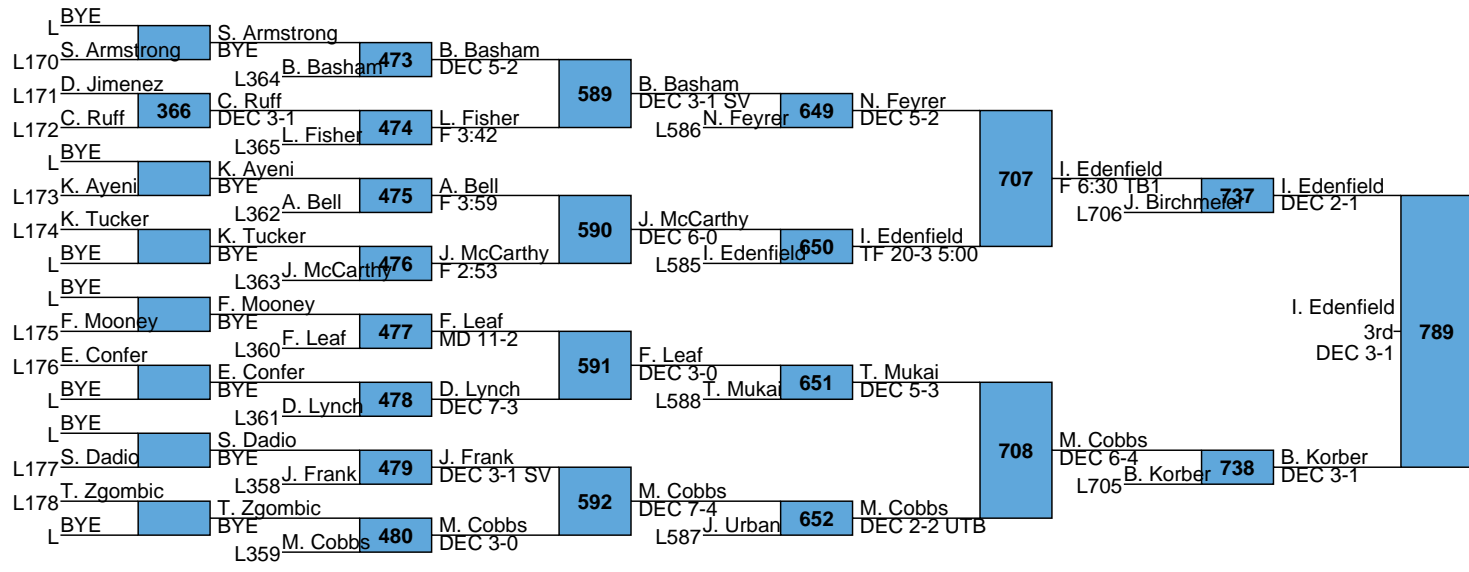

L737 J. Birchmeier (DEC 2-1) vs J. Birchmeier (5th DEC 5-0) → 790

L738 M. Cobbs (DEC 3-1) vs J. Birchmeier (5th DEC 5-0)

L707 N. Feyrer (F 6:30 TB1) vs T. Mukai (7th DEC 9-3) → 791

L708 T. Mukai (DEC 6-4) vs T. Mukai (7th DEC 9-3)