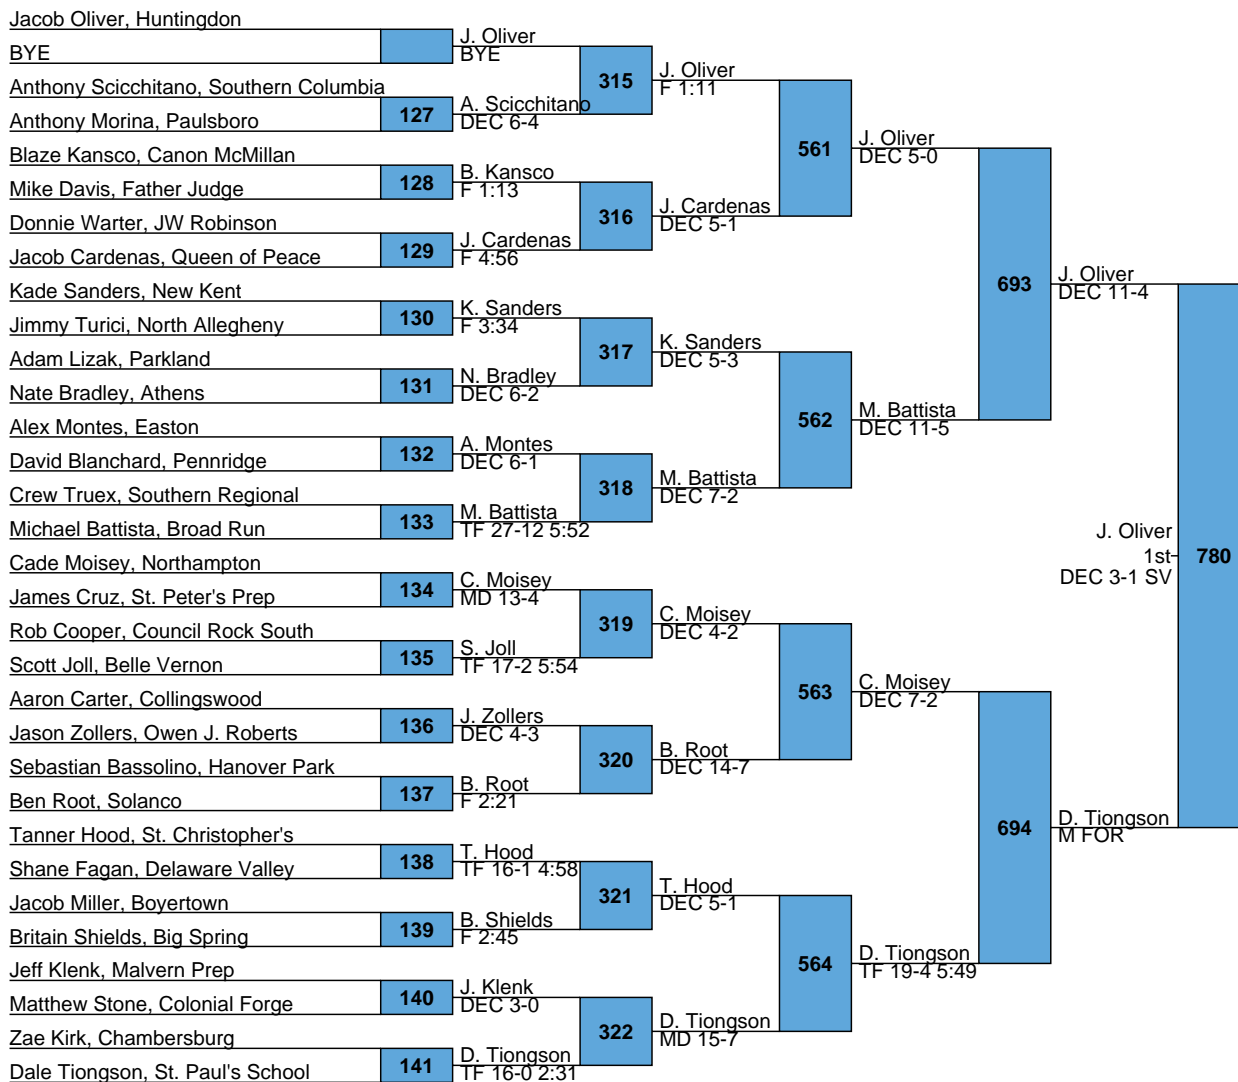

Escape the Rock
Varsity
170