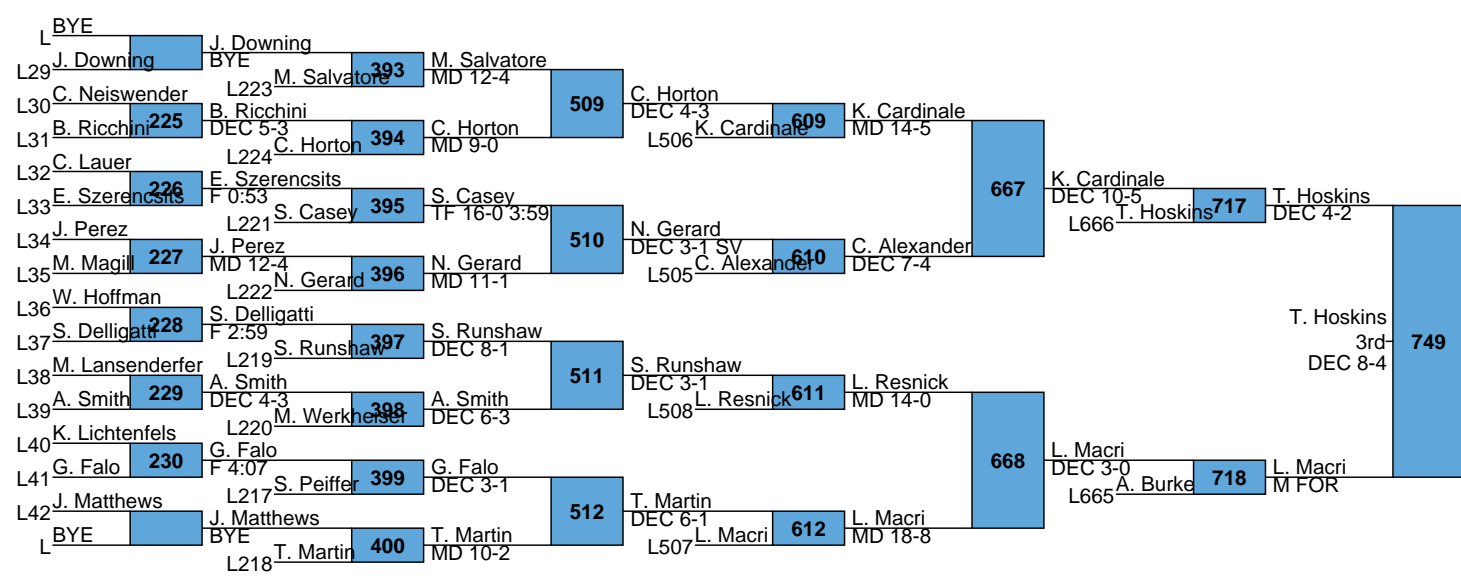

2017 Escape the Rock

Team Scores

Place	Team	Points	1	2	3	4	5	6	7	8
1	Malvern Prep, PA	164	2	2	-	-	1	-	2	-
2	North Allegheny, PA	135.5	2	2	-	-	-	-	1	-
3	Northampton, PA	123.5	1	1	1	-	-	1	-	2
4	Canon McMillan, PA	111	2	-	-	1	-	2	-	-
5	Boyertown, PA	97	-	-	2	1	1	1	-	1
6	St. Paul's School, MD	90.5	1	1	-	1	-	-	-	-
7	Southern Columbia, PA	89	1	-	-	1	1	-		
8	Belle Vernon, PA	85.5	-	-	3	1	-	-	1	-
8	Delbarton, NJ	85.5	1	-	1	-	-	-	-	1
10	Athens, PA	83.5	-	2	-	-	-	-	-	-
11	Easton, PA	77.5	-	-	-	1	-	1	-	2
12	Big Spring	77	-	-	-	1	-	-	2	-
13	Council Rock South, PA	75.5	1	-	-	1	-	1	-	-
14	St. Christopher's, VA	71.5	-	-	1	-	1	-	-	2
15	Bishop McDevitt, PA	69.5	1	-	-	-	-	1	-	-
16	Hanover Park, NJ	65.5	1	-	-	1	-	1	-	-
17	Bishop McCort, PA	64	-	1	1	-	1	-	-	-
17	Huntingdon, PA	64	1	-	-	-	-	-	1	-
19	Chambersburg, PA	63.5	-	1	-	-	-	-	1	-
20	Paulsboro, NJ	61	-	-	-	-	1	1	-	-
21	Southern Regional, NJ	60	-	-	-	-	-	1	1	-
22	Pennridge, PA	55	-	2	-	-	-	-	-	-
23	Owen J. Roberts, PA	54	-	-	-	1	-	-	1	-
24	James W. Robinson, VA	53.5	-	-	-	-	-	-	1	3
25	Council Rock North, PA	49.5	-	-	-	-	1	1	-	1
26	Cave Spring, VA	47	-	-	-	1	-	1	-	-

L713 L. Lucerne (DEC 2-1) vs. L. Lucerne (MD 12-0) - 742

L714 A. Clark (DEC 2-1 UTB) vs. L. Lucerne (MD 12-0) - 742

L659 A. Howell (MD 9-0) vs. D. Harkins (7th DEC 3-2) - 743

L660 A. Howell (DEC 3-0) vs. D. Harkins (DEC 3-2) - 743