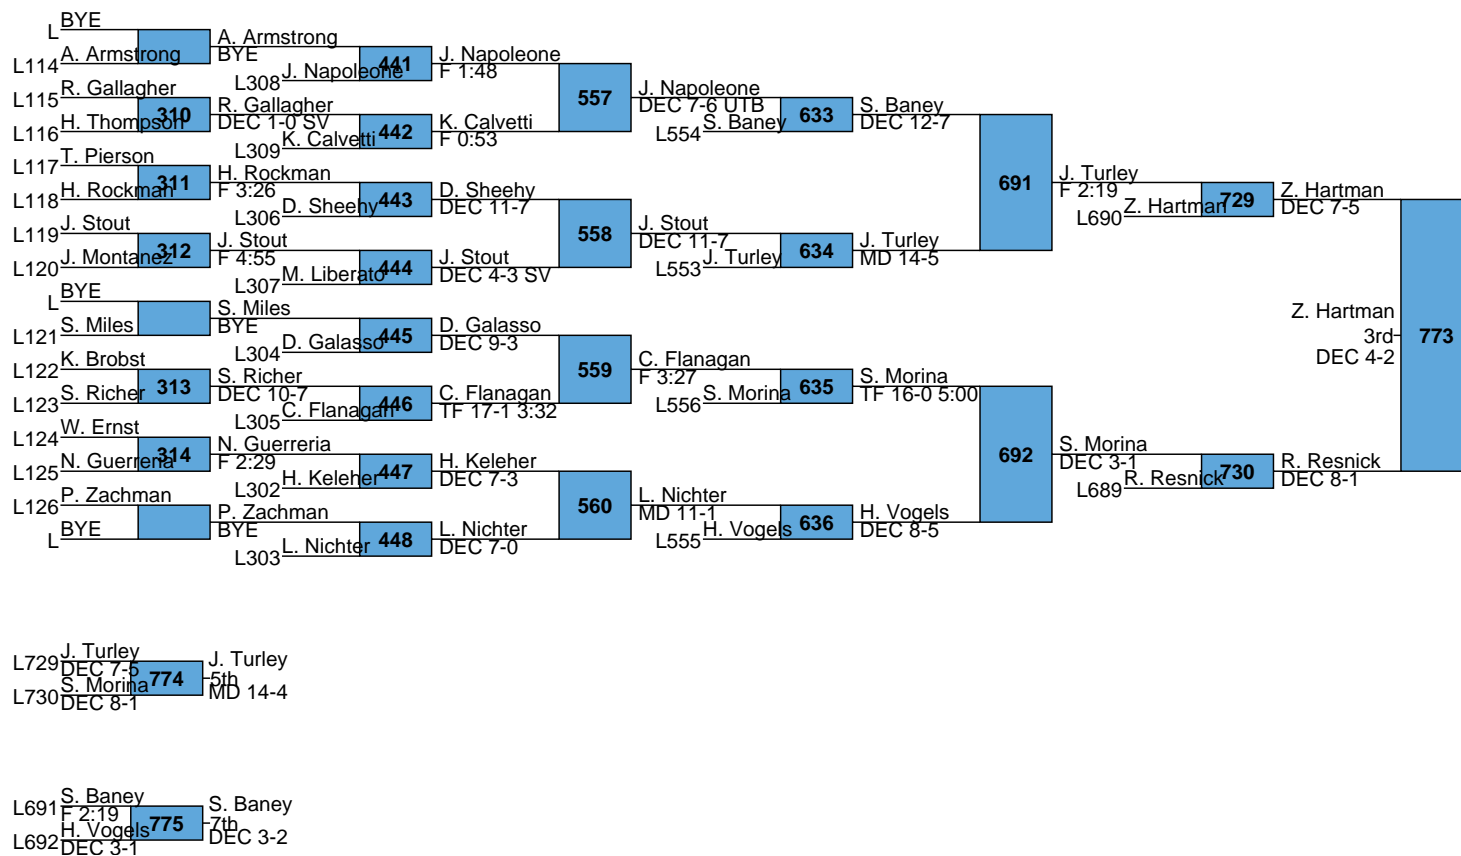

L723 T. Hritsko (DEC 5-4) vs C. Andrews (5th DEC 3-2) - 762

L724 C. Andrews (DEC 10-5) vs C. Andrews (5th DEC 3-2)

L679 A. Rump (DEC 3-1) vs A. Rump (7th) - 763

L680 N. Nunez (DEF 0:58) vs M FOR

L725 N. Santos (DEC 5-3) 766 (5th DEC 7-1)
 L726 N. O'Connell (DEC 8-1) 5th

L683 T. Brough (DEC 3-0) 767 (7th MD 12-2)
 L684 T. Hazard (DEC 7-4)

L727 R. Palmer vs C. Berry (DEF 2:25)
L728 C. Berry vs M FOR (DEC 4-3)

L687 C. Hisey vs C. Hisey (DEC 5-3)
L688 C. Linn vs M FOR (DEC 5-2)