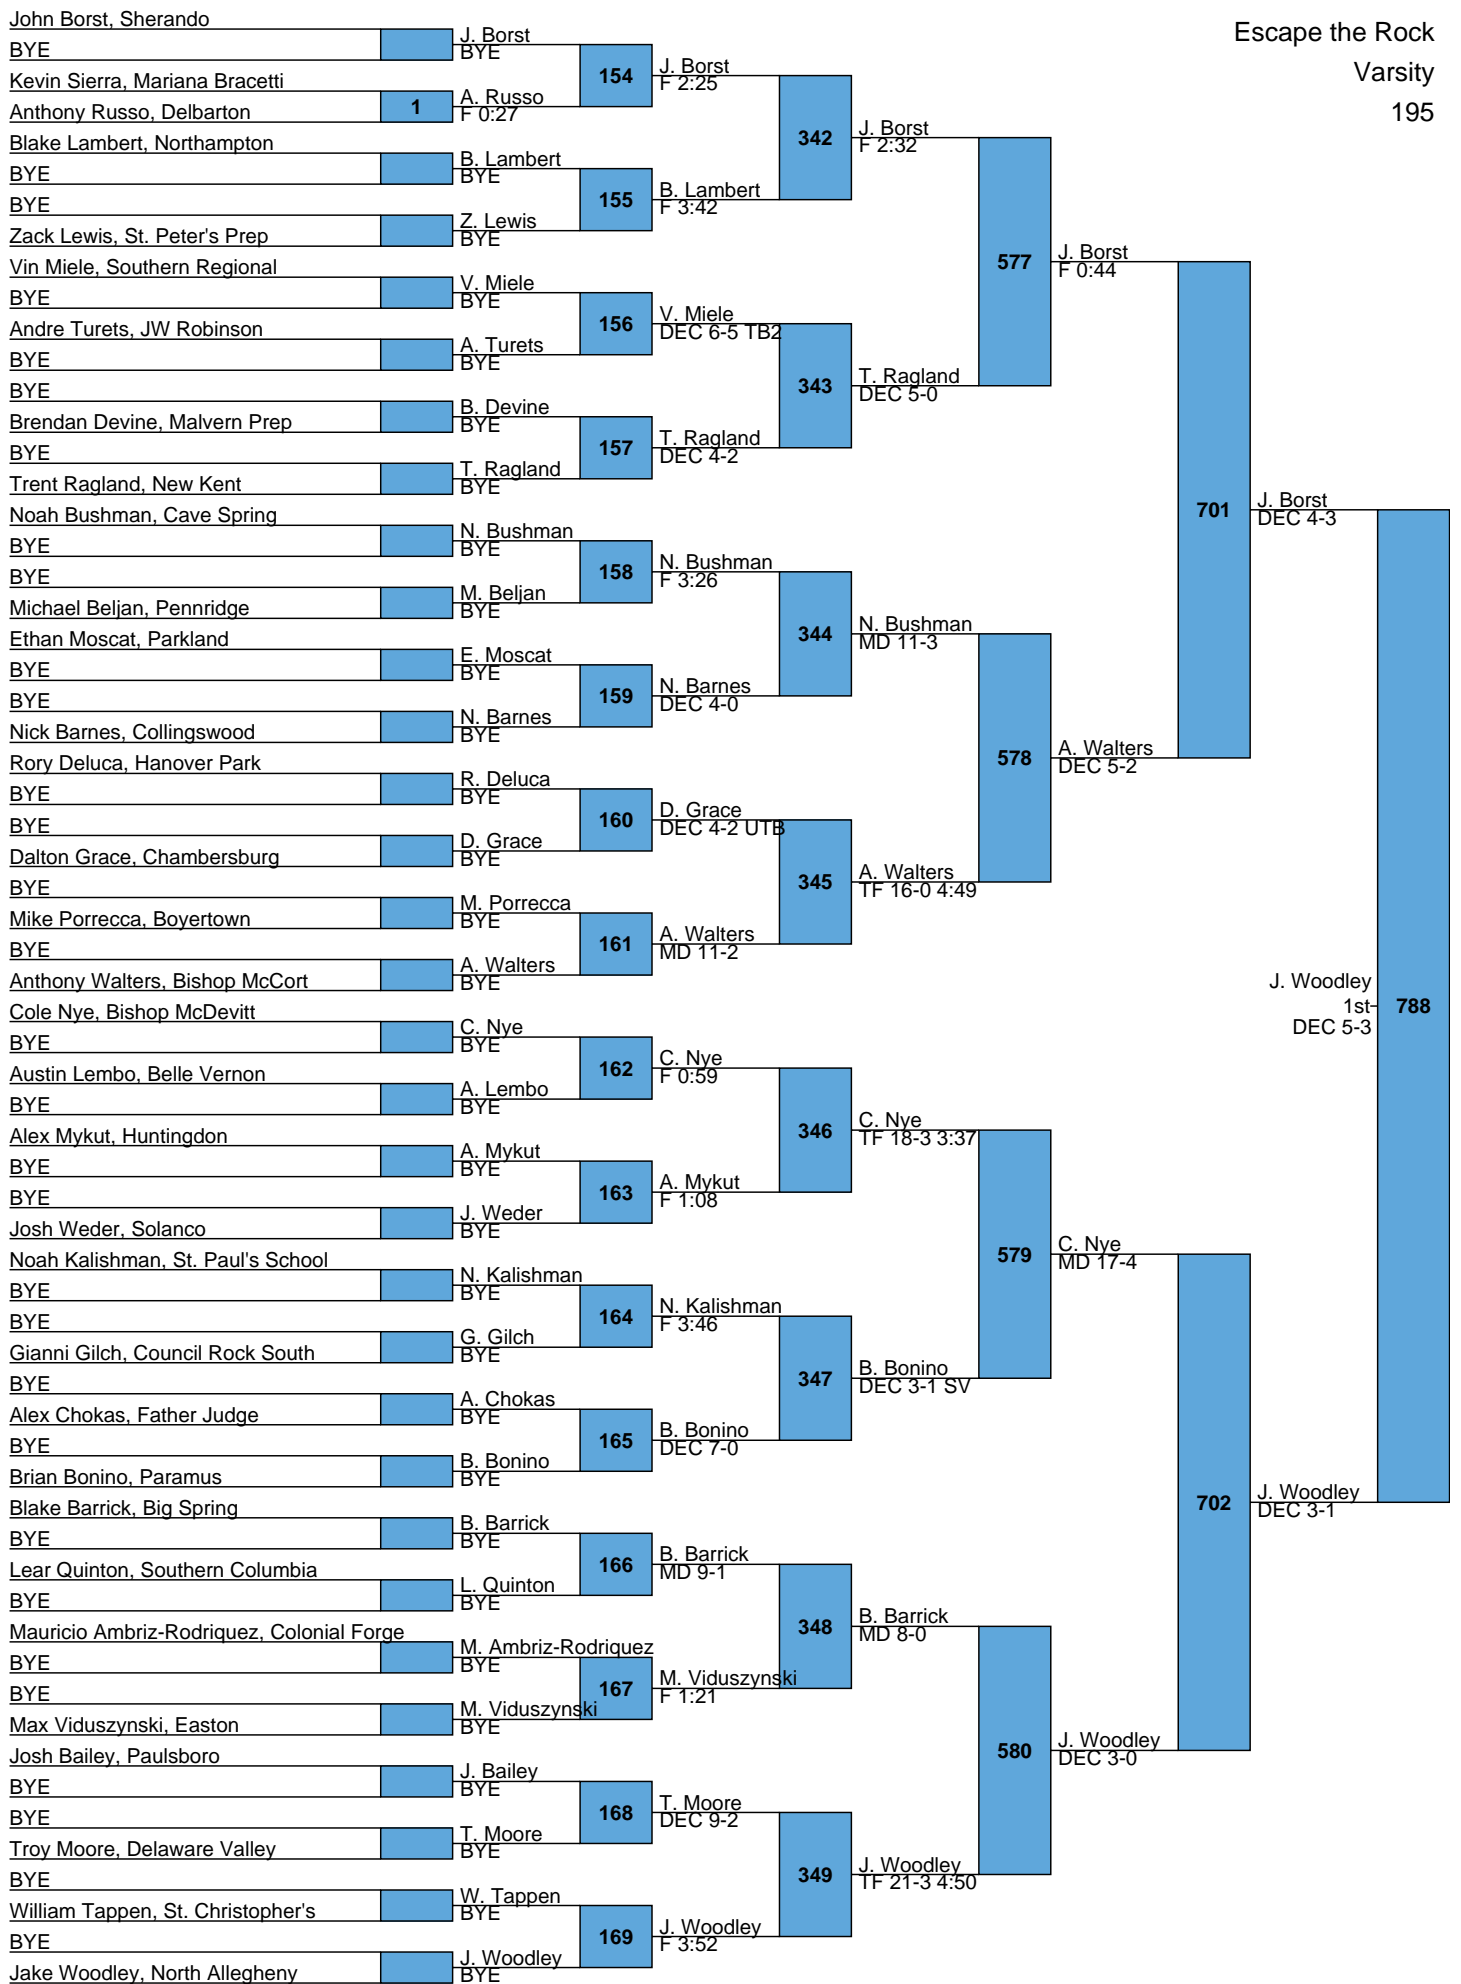

L717 K. Cardinale DEC 4-2
 L718 A. Burke M FOR

L667 C. Alexander DEC 10-5
 L668 L. Resnick DEC 3-0

L721 M. Oblock vs M. Visuwan
MD 10-2
L722 M. Visuwan vs M. Visuwan
DEC 3-1 5th DEC 3-1

L675 C. Darber vs C. Darber
DEC 9-6
L676 C. Robinson vs C. Robinson
DEC 11-5 MD 14-3

L683 T. Brough (DEC 3-0) 767 (7th MD 12-2)
 L684 T. Hazard (DEC 7-4)

L727 R. Palmer vs C. Berry (DEF 2:25)
L728 C. Berry vs M FOR (DEC 4-3)

L687 C. Hisey vs C. Hisey (DEC 5-3)
L688 C. Linn vs M FOR (DEC 5-2)

Escape the Rock
Varsity
170

L733 D. Mainiero
M FOR
F. Guida
L734 DEC 3-1 SV
782
5th
M FOR

L699 L. Castellano
DEC 3-0
S. Bowker
L700 DEC 6-5
783
7th
DEC 3-1

Escape the Rock
Varsity
195

L735 B. Bonino
DEC 5-1 786 B. Bonino
L736 C. Nye 5th
M FOR M FOR