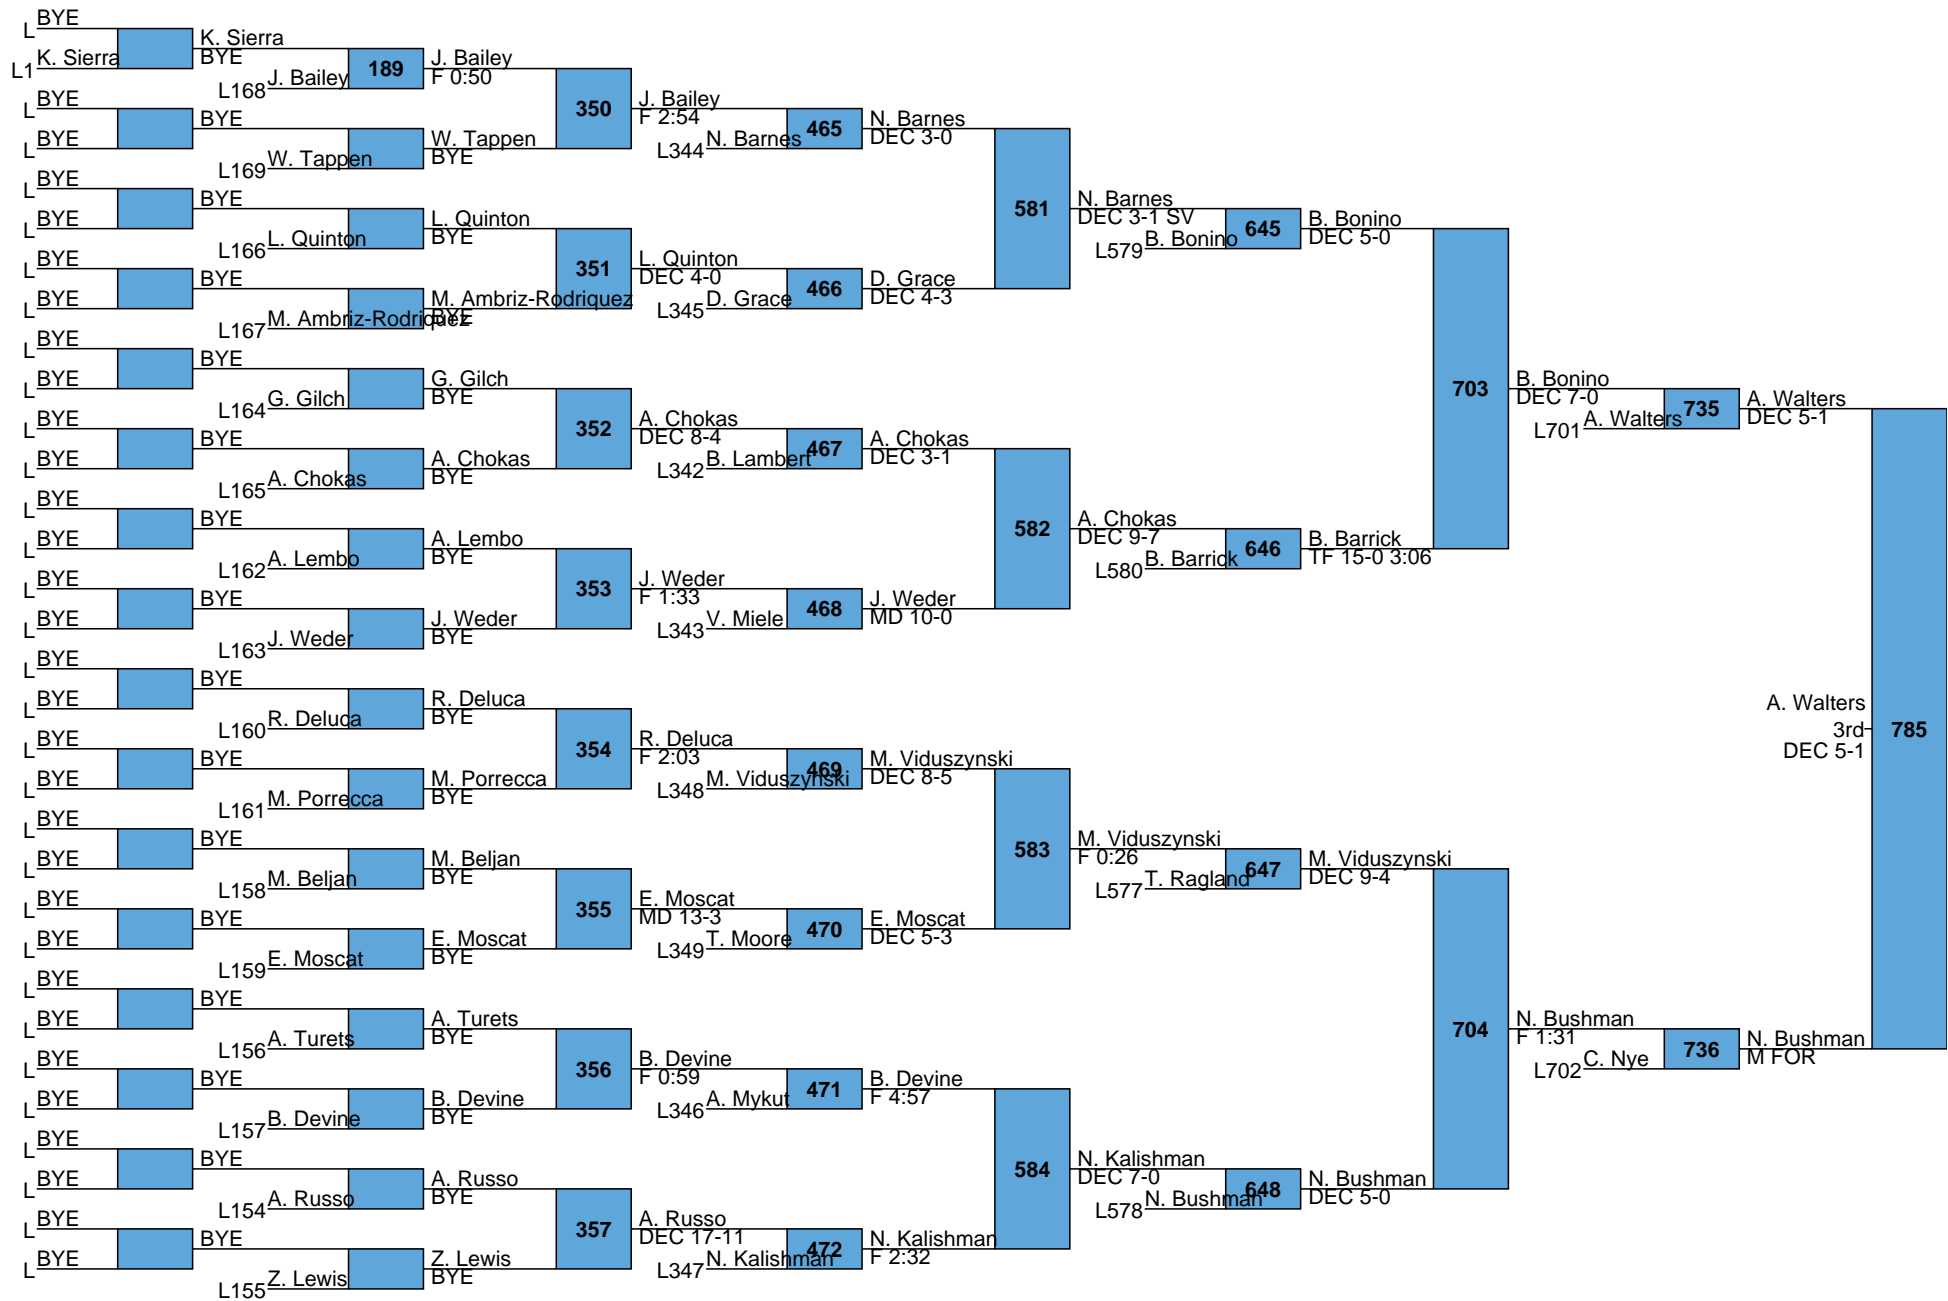

L717 K. Cardinale DEC 4-2
 L718 A. Burke M FOR

L667 C. Alexander DEC 10-5
 L668 L. Resnick DEC 3-0

L721 M. Oblock vs M. Visuwan
MD 10-2
L722 M. Visuwan vs M. Visuwan
DEC 3-1 5th DEC 3-1

L675 C. Darber vs C. Darber
DEC 9-6
L676 C. Robinson vs C. Robinson
DEC 11-5 MD 14-3

L683 T. Brough (DEC 3-0) 767 (7th MD 12-2)
 L684 T. Hazard (DEC 7-4)

L727 R. Palmer vs C. Berry (DEF 2:25)
L728 C. Berry vs M FOR (DEC 4-3)

L687 C. Hisey vs C. Hisey (DEC 5-3)
L688 C. Linn vs M FOR (DEC 5-2)

Escape the Rock
Varsity
170

L733 D. Mainiero
M FOR
F. Guida
L734 DEC 3-1 SV
782
5th
M FOR

L699 L. Castellano
DEC 3-0
S. Bowker
L700 DEC 6-5
783
7th
DEC 3-1

Escape the Rock
Varsity
195

L735 B. Bonino
DEC 5-1 786 B. Bonino
L736 C. Nye 5th
M FOR M FOR

L703 B. Barrick
DEC 7-0 787 B. Barrick
L704 M. Viduszynski Zth
F 1:31 F 2:12

L737 J. Birchmeier (DEC 2-1) vs J. Birchmeier (5th DEC 5-0) → 790

L738 M. Cobbs (DEC 3-1) vs J. Birchmeier (5th DEC 5-0)

L707 N. Feyrer (F 6:30 TB1) vs T. Mukai (7th DEC 9-3) → 791