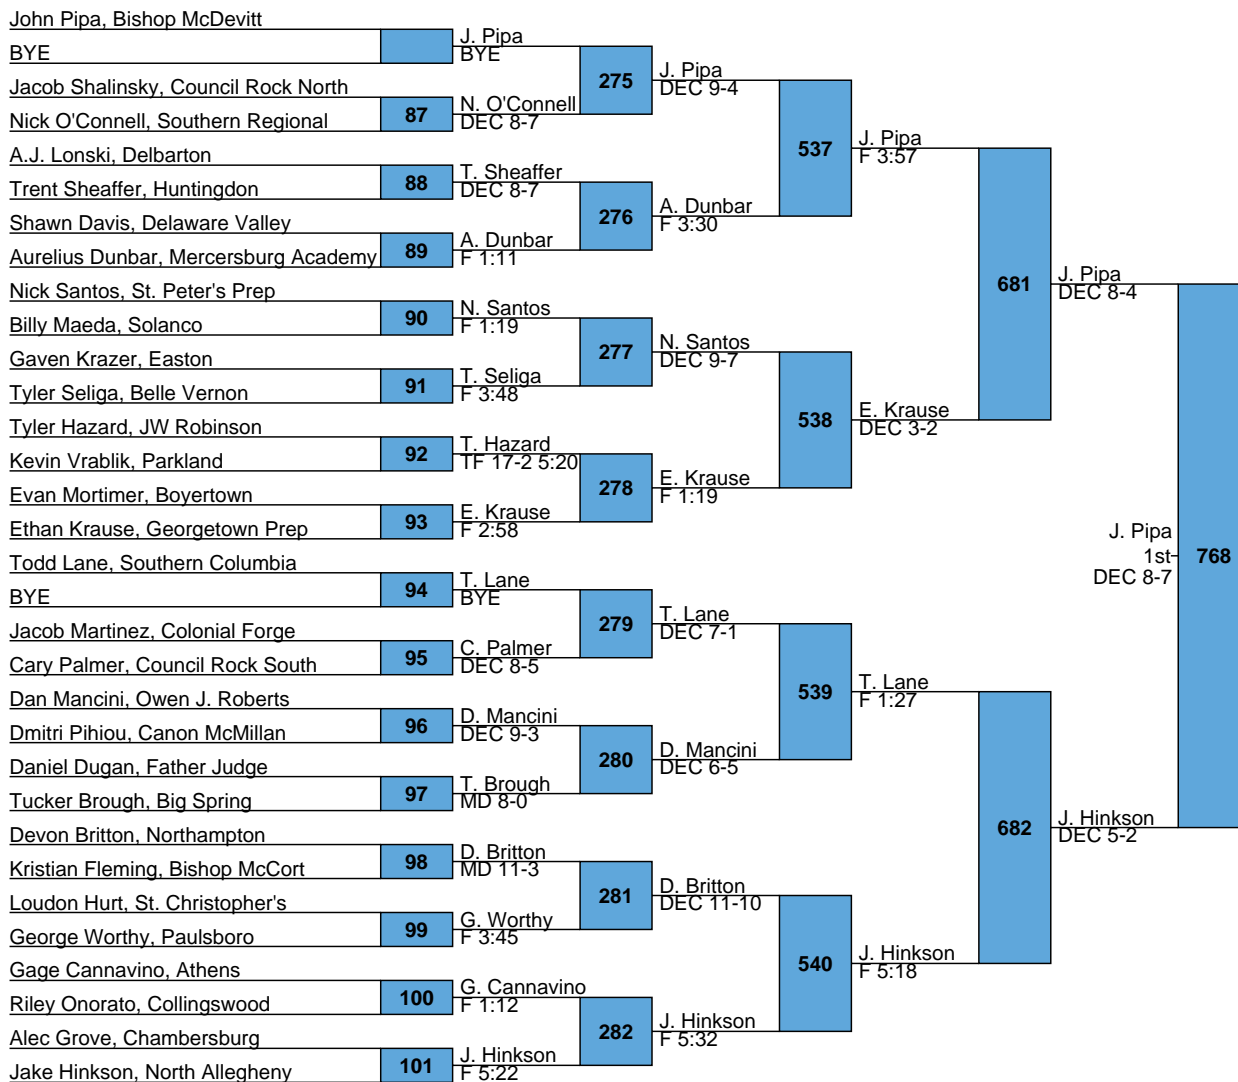

L725 N. Santos (DEC 5-3) 766 (5th DEC 7-1)
L726 N. O'Connell (DEC 8-1) 5th

L683 T. Brough (DEC 3-0) 767 (7th MD 12-2)
L684 T. Hazard (DEC 7-4)