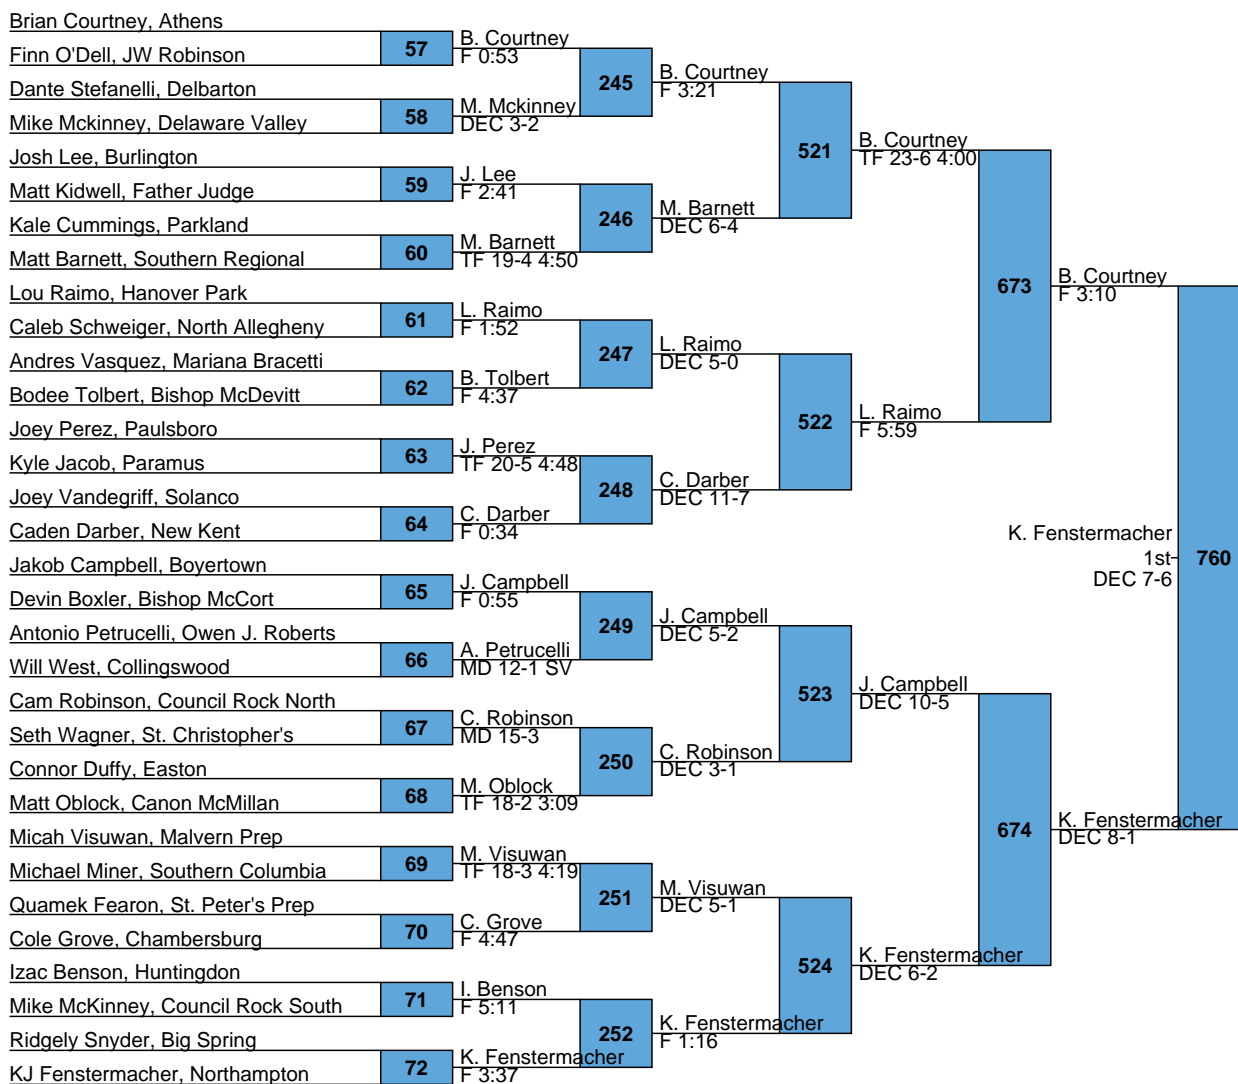

L721 M. Oblock vs M. Visuwan
MD 10-2
L722 M. Visuwan vs M. Visuwan
DEC 3-1 5th DEC 3-1

L675 C. Darber vs C. Darber
DEC 9-6
L676 C. Robinson vs C. Robinson
DEC 11-5 MD 14-3