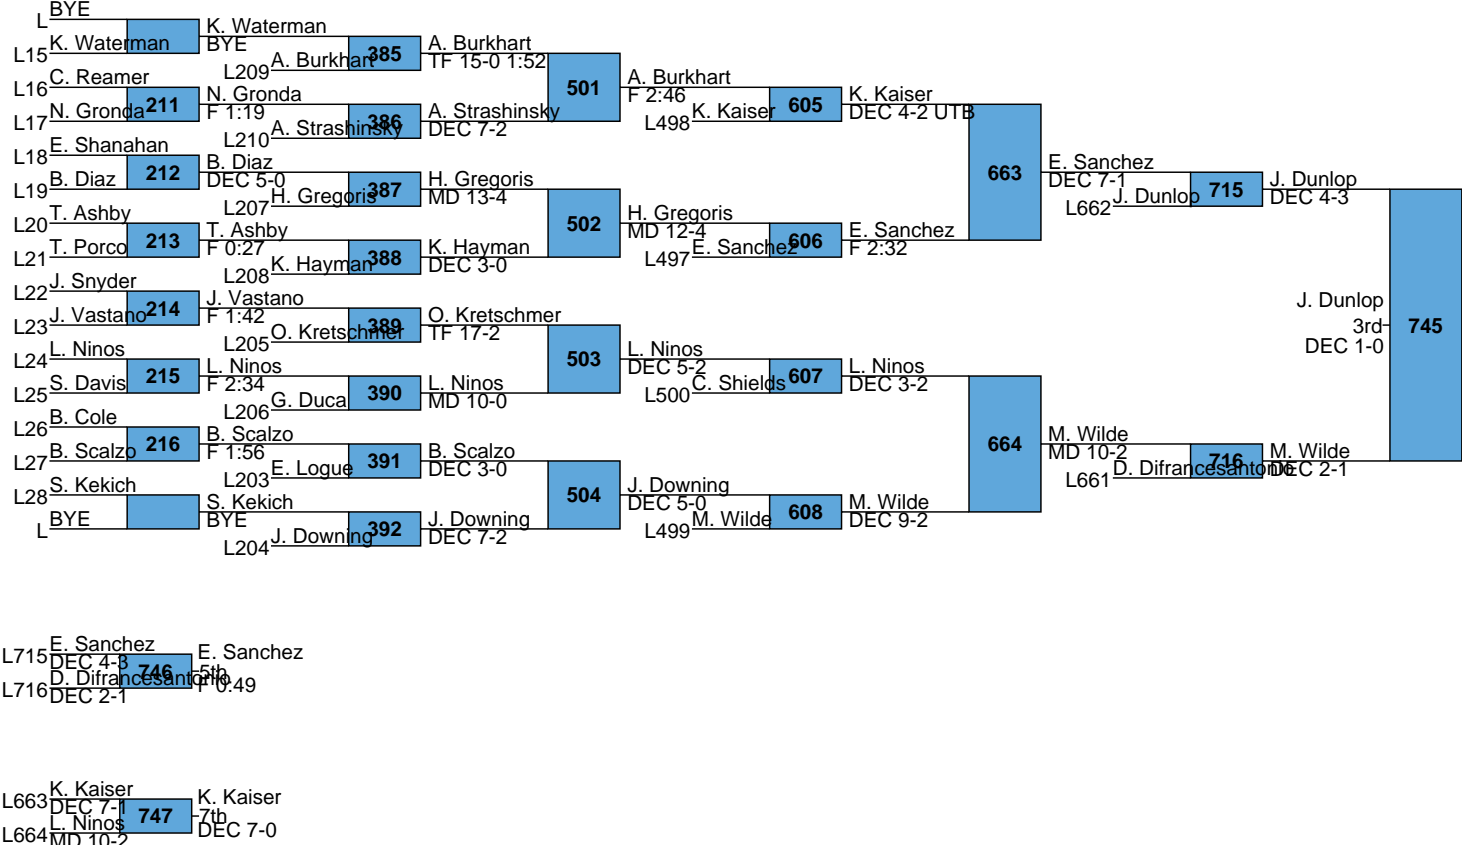

2017 Escape the Rock

Team Scores

Place	Team	Points	1	2	3	4	5	6	7	8
1	Malvern Prep, PA	164	2	2	-	-	1	-	2	-
2	North Allegheny, PA	135.5	2	2	-	-	-	-	1	-
3	Northampton, PA	123.5	1	1	1	-	-	1	-	2
4	Canon McMillan, PA	111	2	-	-	1	-	2	-	-
5	Boyertown, PA	97	-	-	2	1	1	1	-	1
6	St. Paul's School, MD	90.5	1	1	-	1	-	-	-	-
7	Southern Columbia, PA	89	1	-	-	1	1	-		
8	Belle Vernon, PA	85.5	-	-	3	1	-	-	1	-
8	Delbarton, NJ	85.5	1	-	1	-	-	-	-	1
10	Athens, PA	83.5	-	2	-	-	-	-	-	-
11	Easton, PA	77.5	-	-	-	1	-	1	-	2
12	Big Spring	77	-	-	-	1	-	-	2	-
13	Council Rock South, PA	75.5	1	-	-	1	-	1	-	-
14	St. Christopher's, VA	71.5	-	-	1	-	1	-	-	2
15	Bishop McDevitt, PA	69.5	1	-	-	-	-	1	-	-
16	Hanover Park, NJ	65.5	1	-	-	1	-	1	-	-
17	Bishop McCort, PA	64	-	1	1	-	1	-	-	-
17	Huntingdon, PA	64	1	-	-	-	-	-	1	-
19	Chambersburg, PA	63.5	-	1	-	-	-	-	1	-
20	Paulsboro, NJ	61	-	-	-	-	1	1	-	-
21	Southern Regional, NJ	60	-	-	-	-	-	1	1	-
22	Pennridge, PA	55	-	2	-	-	-	-	-	-
23	Owen J. Roberts, PA	54	-	-	-	1	-	-	1	-
24	James W. Robinson, VA	53.5	-	-	-	-	-	-	1	3
25	Council Rock North, PA	49.5	-	-	-	-	1	1	-	1
26	Cave Spring, VA	47	-	-	-	1	-	1	-	-

L713 L. Lucerne (DEC 2-1) vs. L. Lucerne (MD 12-0) - 742

L714 A. Clark (DEC 2-1 UTB) vs. L. Lucerne (MD 12-0) - 742

L659 A. Howell (MD 9-0) vs. D. Harkins (7th DEC 3-2) - 743

L660 A. Howell (DEC 3-0) vs. D. Harkins (DEC 3-2) - 743

L717 K. Cardinale DEC 4-2
 L718 A. Burke M FOR

L667 C. Alexander DEC 10-5
 L668 L. Resnick DEC 3-0

L721 M. Oblock vs M. Visuwan
MD 10-2
L722 M. Visuwan vs M. Visuwan
DEC 3-1 5th DEC 3-1

L675 C. Darber vs C. Darber
DEC 9-6
L676 C. Robinson vs C. Robinson
DEC 11-5 MD 14-3

L708 T. Mukai (DEC 6-4) vs T. Mukai (7th DEC 9-3)