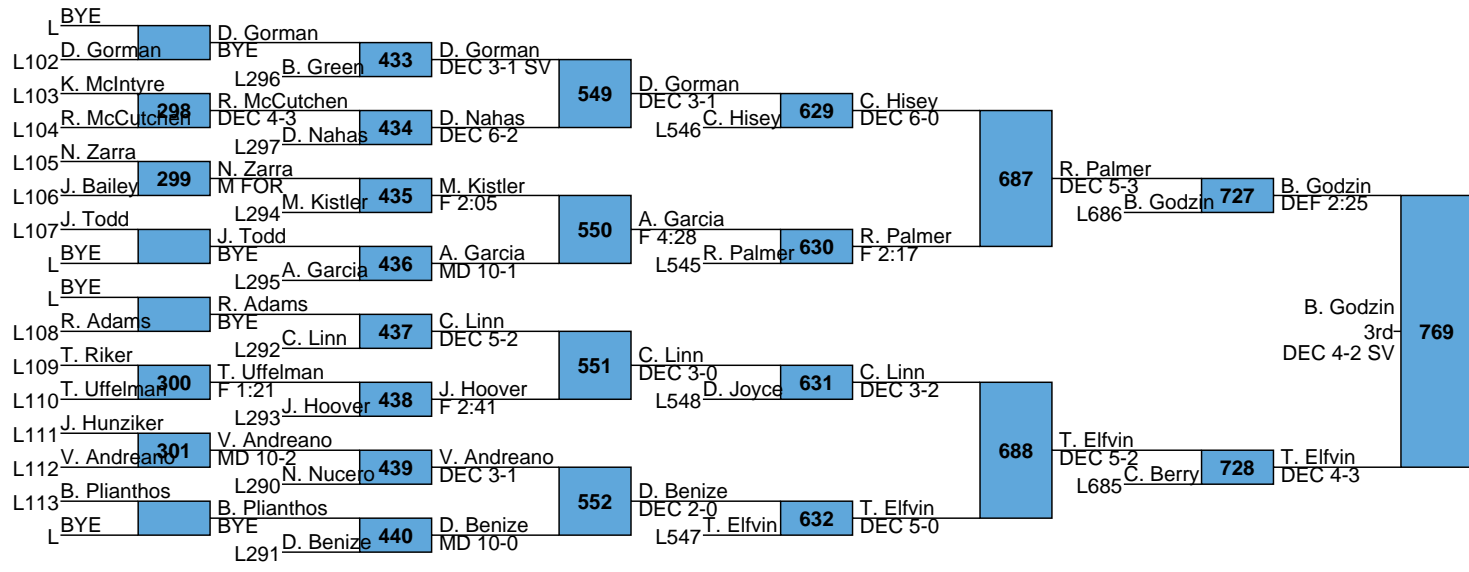

L727 R. Palmer vs C. Berry (DEF 2:25)
L728 C. Berry vs M FOR (DEC 4-3)

L687 C. Hisey vs C. Hisey (DEC 5-3)
L688 C. Linn vs M FOR (DEC 5-2)