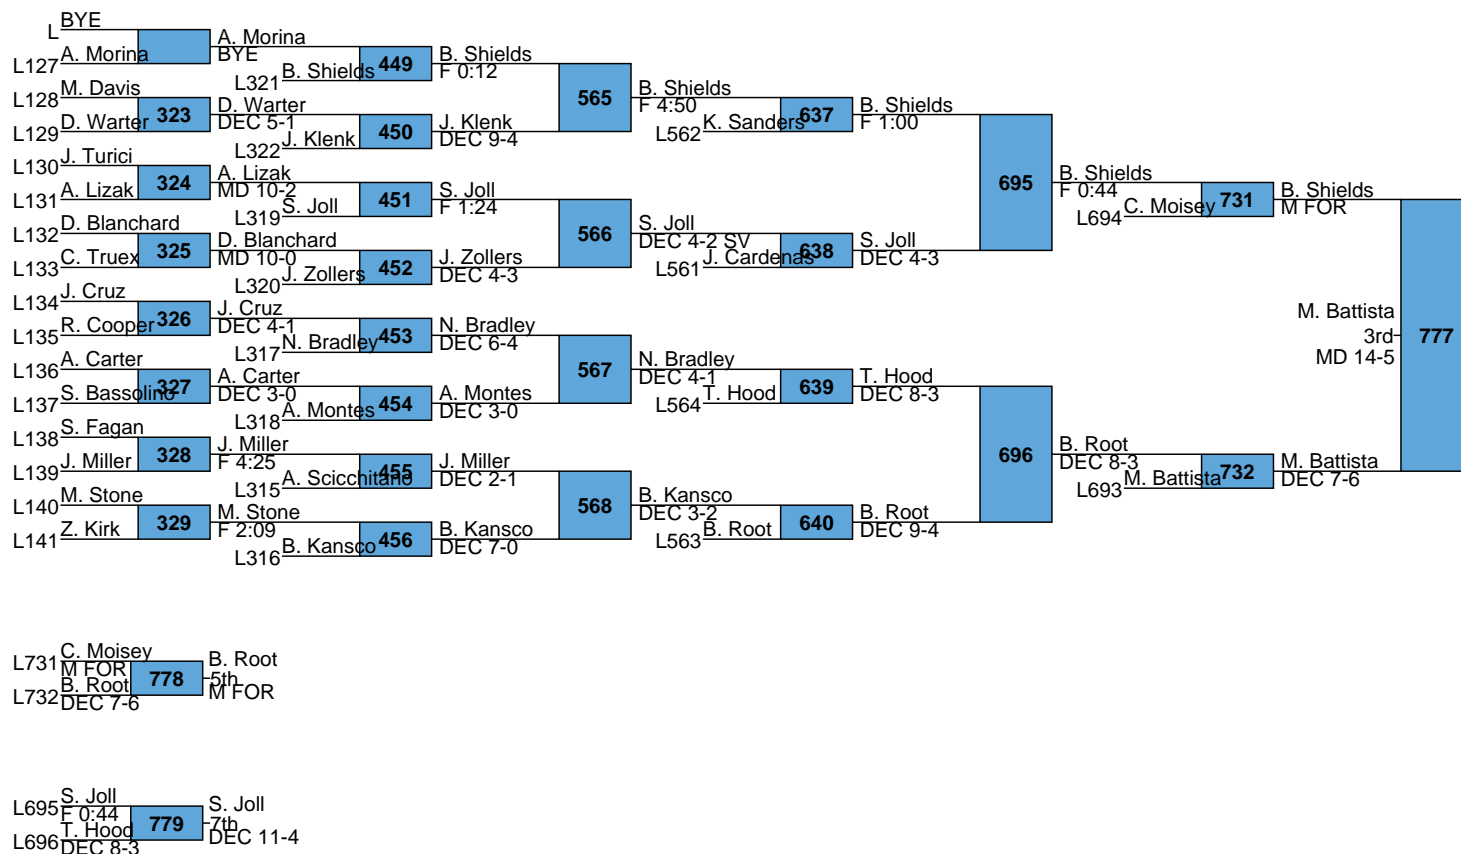

Escape the Rock
Varsity
170