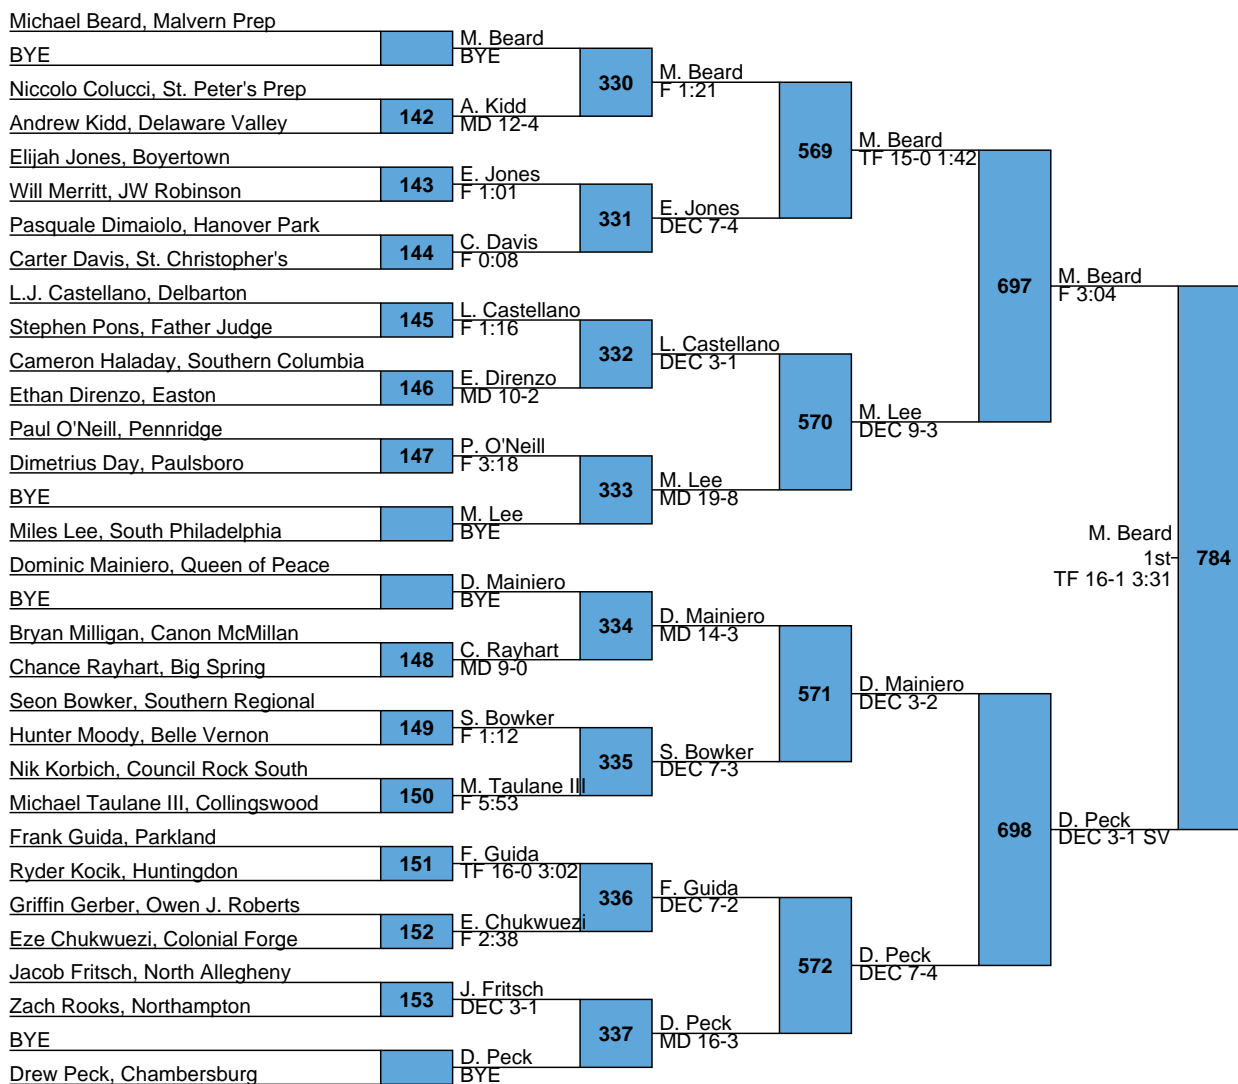

L733 D. Mainiero
M FOR
F. Guida
L734 DEC 3-1 SV
782
5th
M FOR

L699 L. Castellano
DEC 3-0
S. Bowker
L700 DEC 6-5
783
7th
DEC 3-1