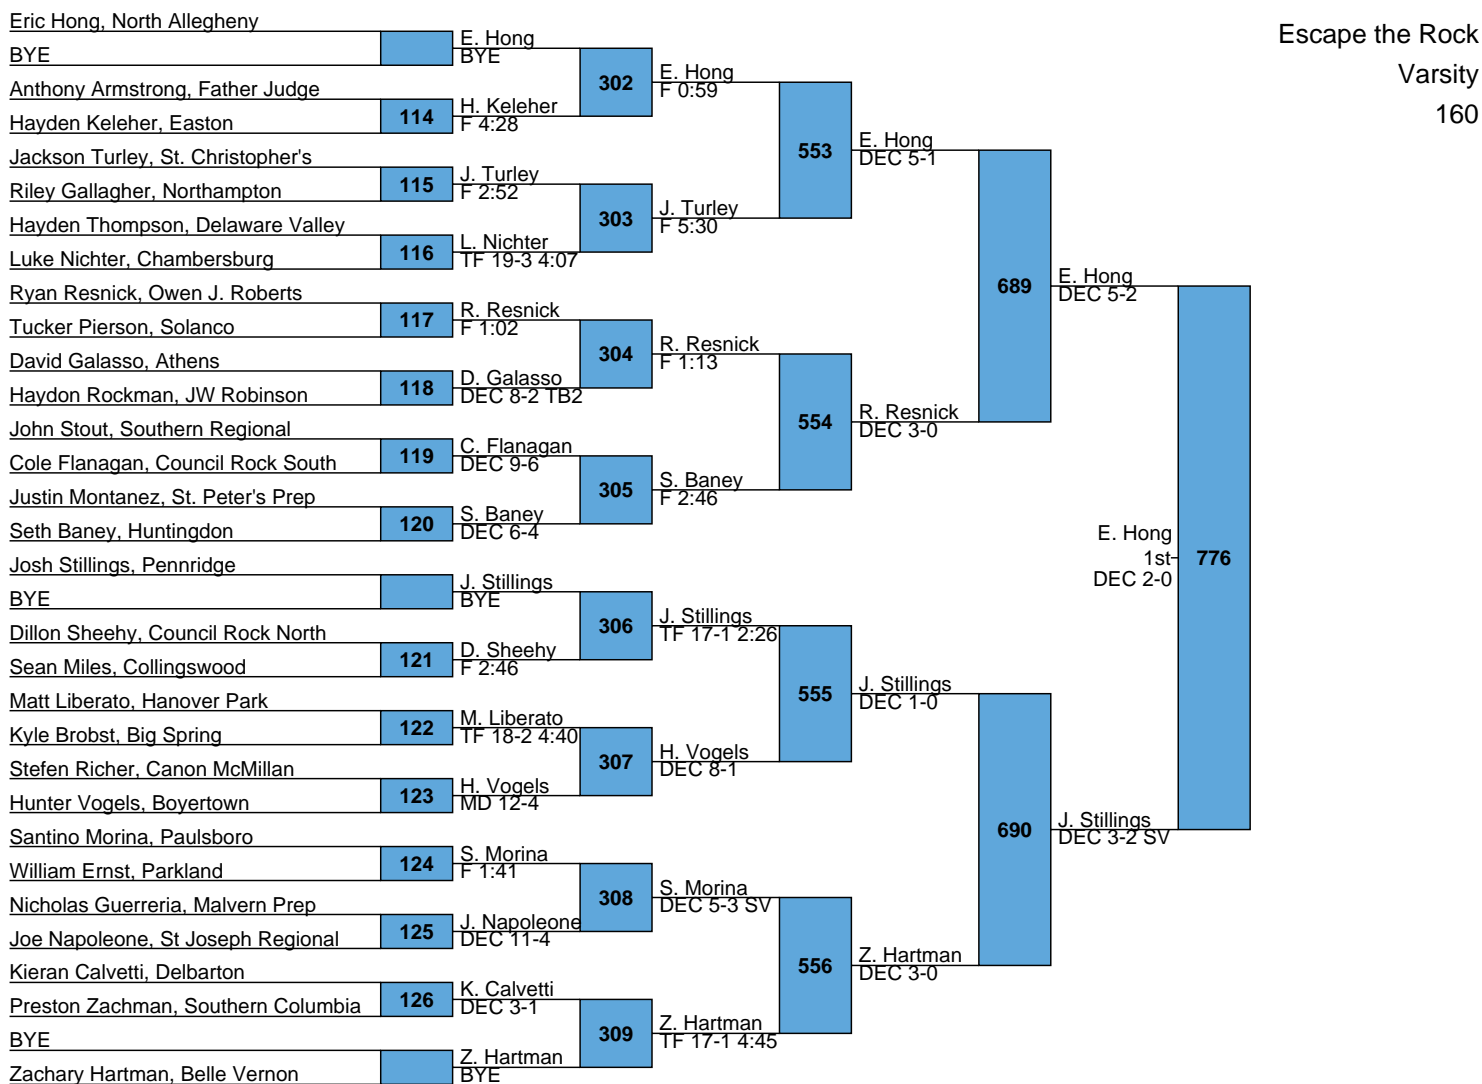

L723 T. Hritsko (DEC 5-4) vs C. Andrews (5th DEC 3-2) - 762

L724 C. Andrews (DEC 10-5) vs C. Andrews (5th DEC 3-2)

L679 A. Rump (DEC 3-1) vs A. Rump (7th) - 763

L680 N. Nunez (DEF 0:58) vs M FOR

L725 N. Santos (DEC 5-3) 766 (5th DEC 7-1)
 L726 N. O'Connell (DEC 8-1) 5th

L683 T. Brough (DEC 3-0) 767 (7th MD 12-2)
 L684 T. Hazard (DEC 7-4)

L727 R. Palmer vs C. Berry (DEF 2:25)
L728 C. Berry vs M FOR (DEC 4-3)

L687 C. Hisey vs C. Hisey (DEC 5-3)
L688 C. Linn vs M FOR (DEC 5-2)