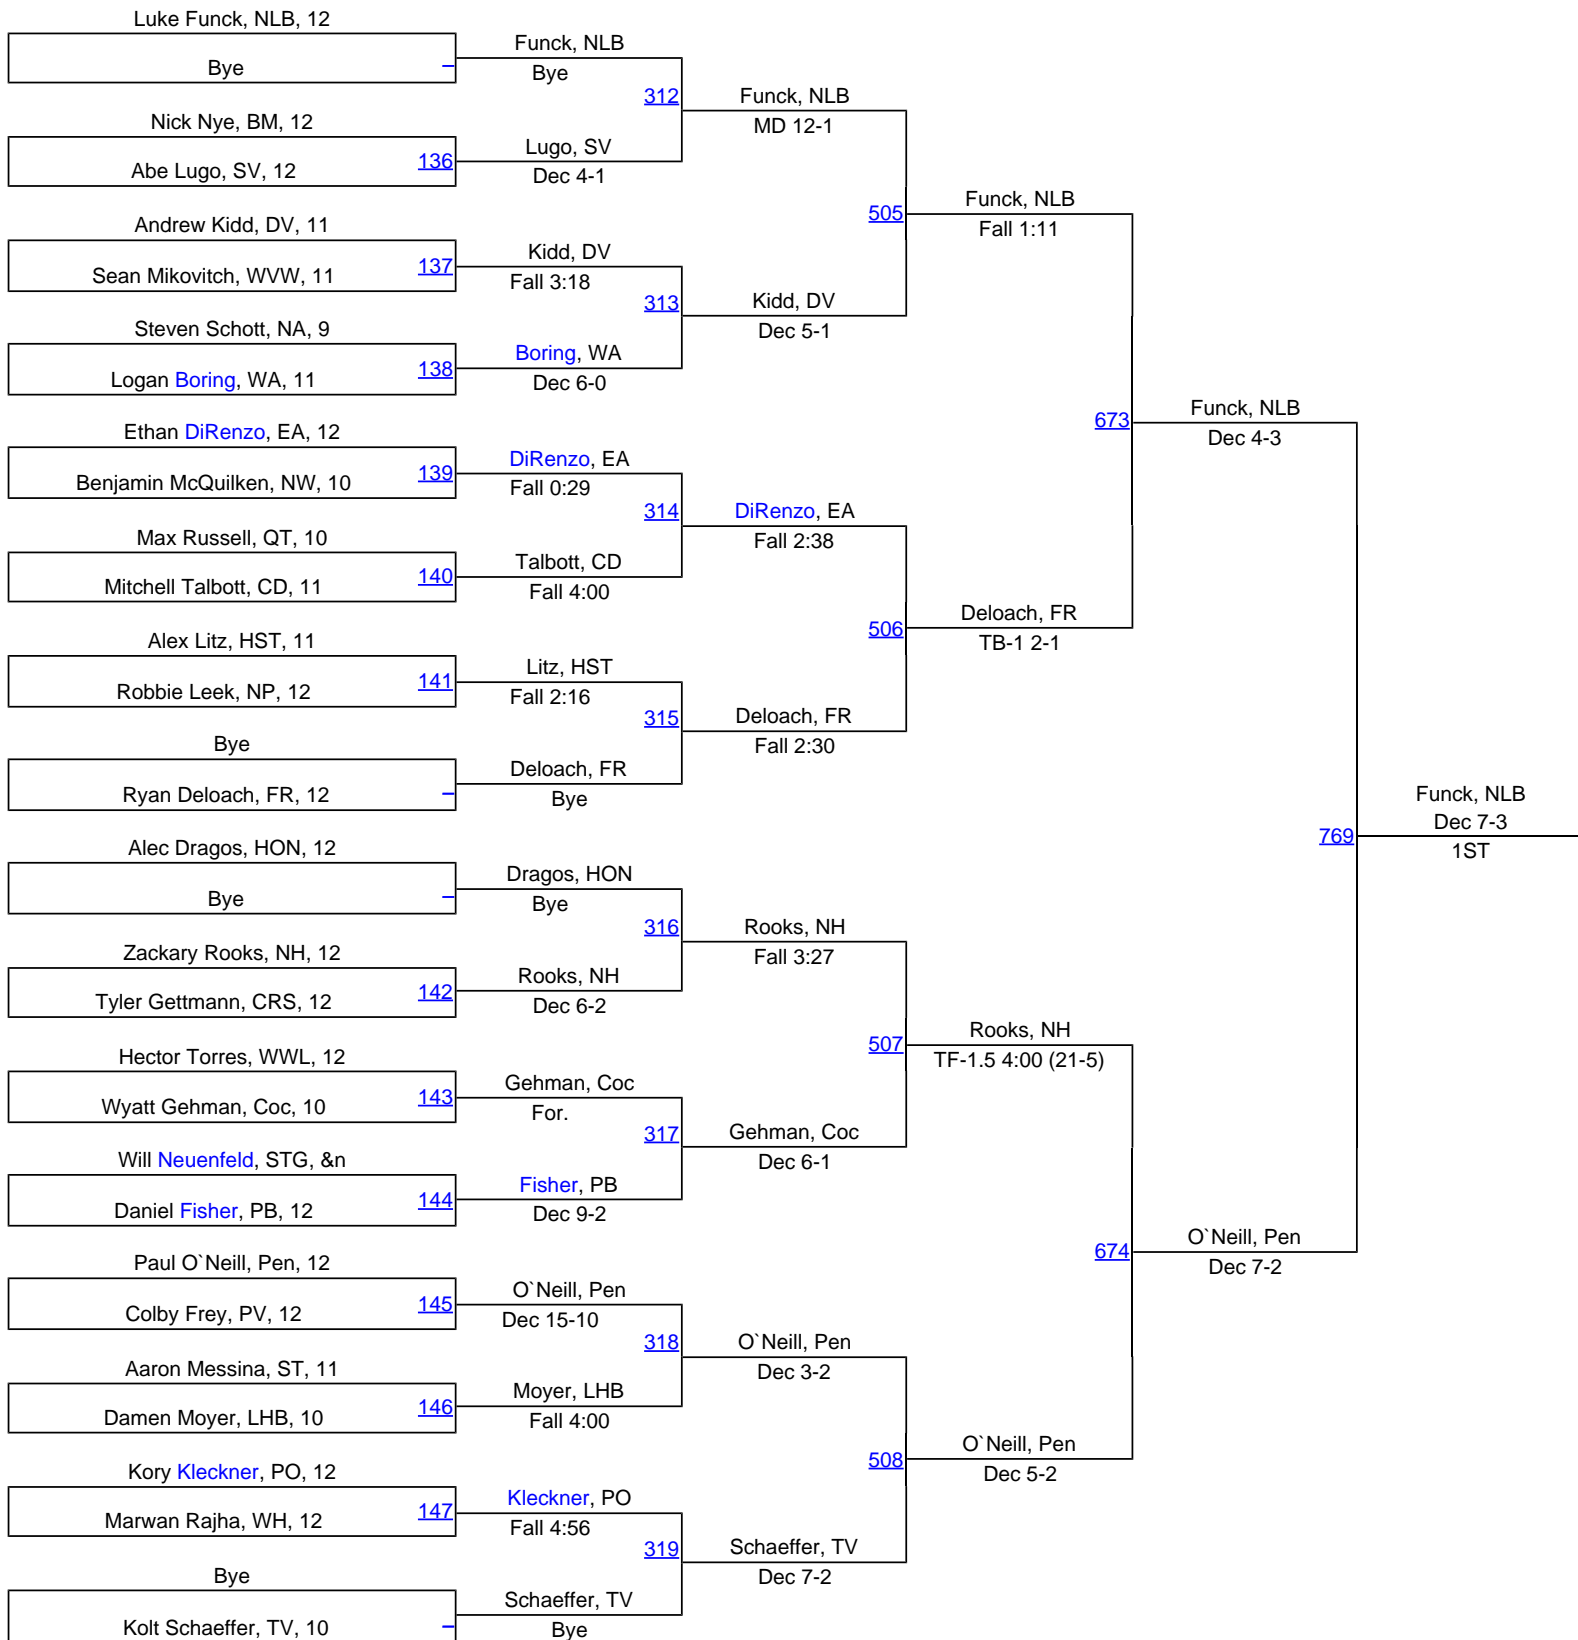

Bracket List

Bethlehem Holiday Wrestling Classic

182 lbs.