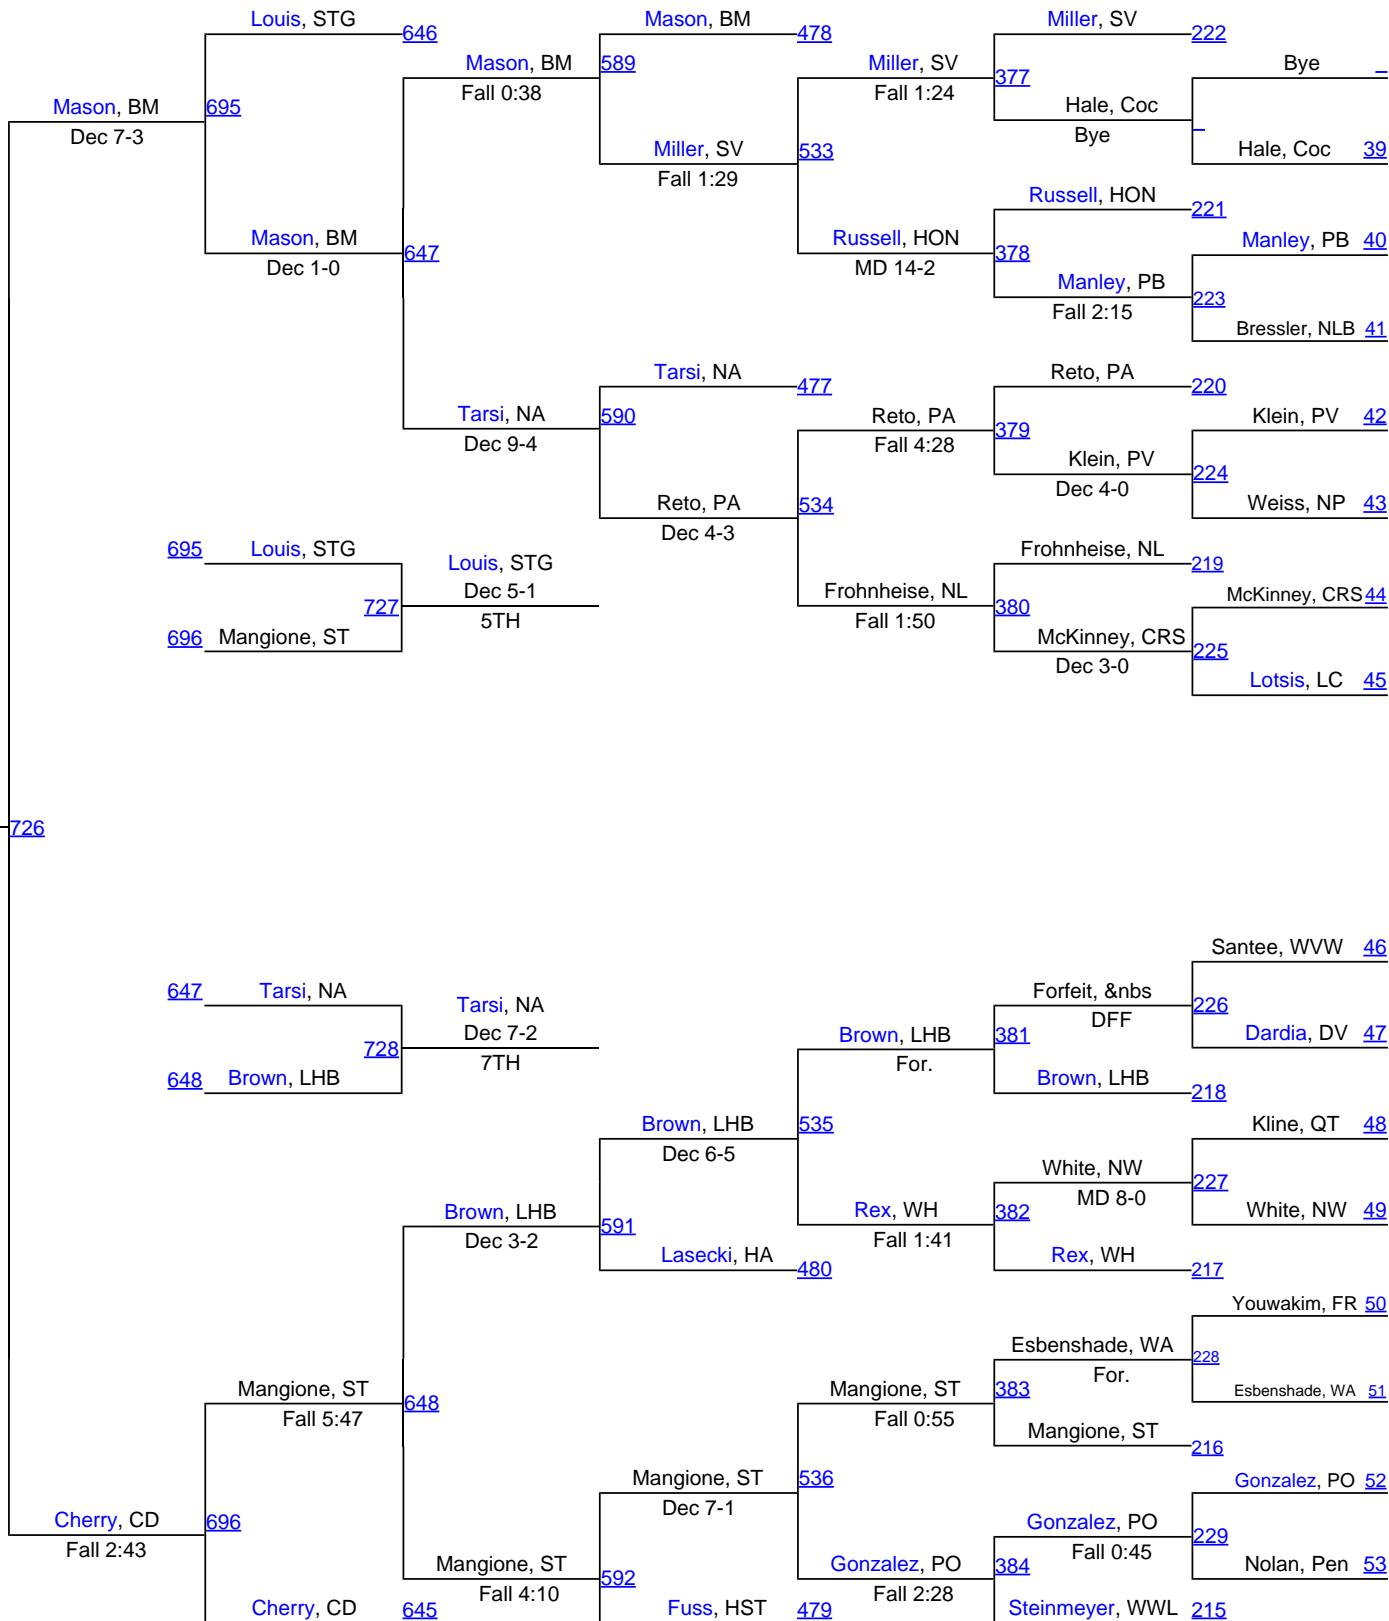

Bracket List

126 Lbs.