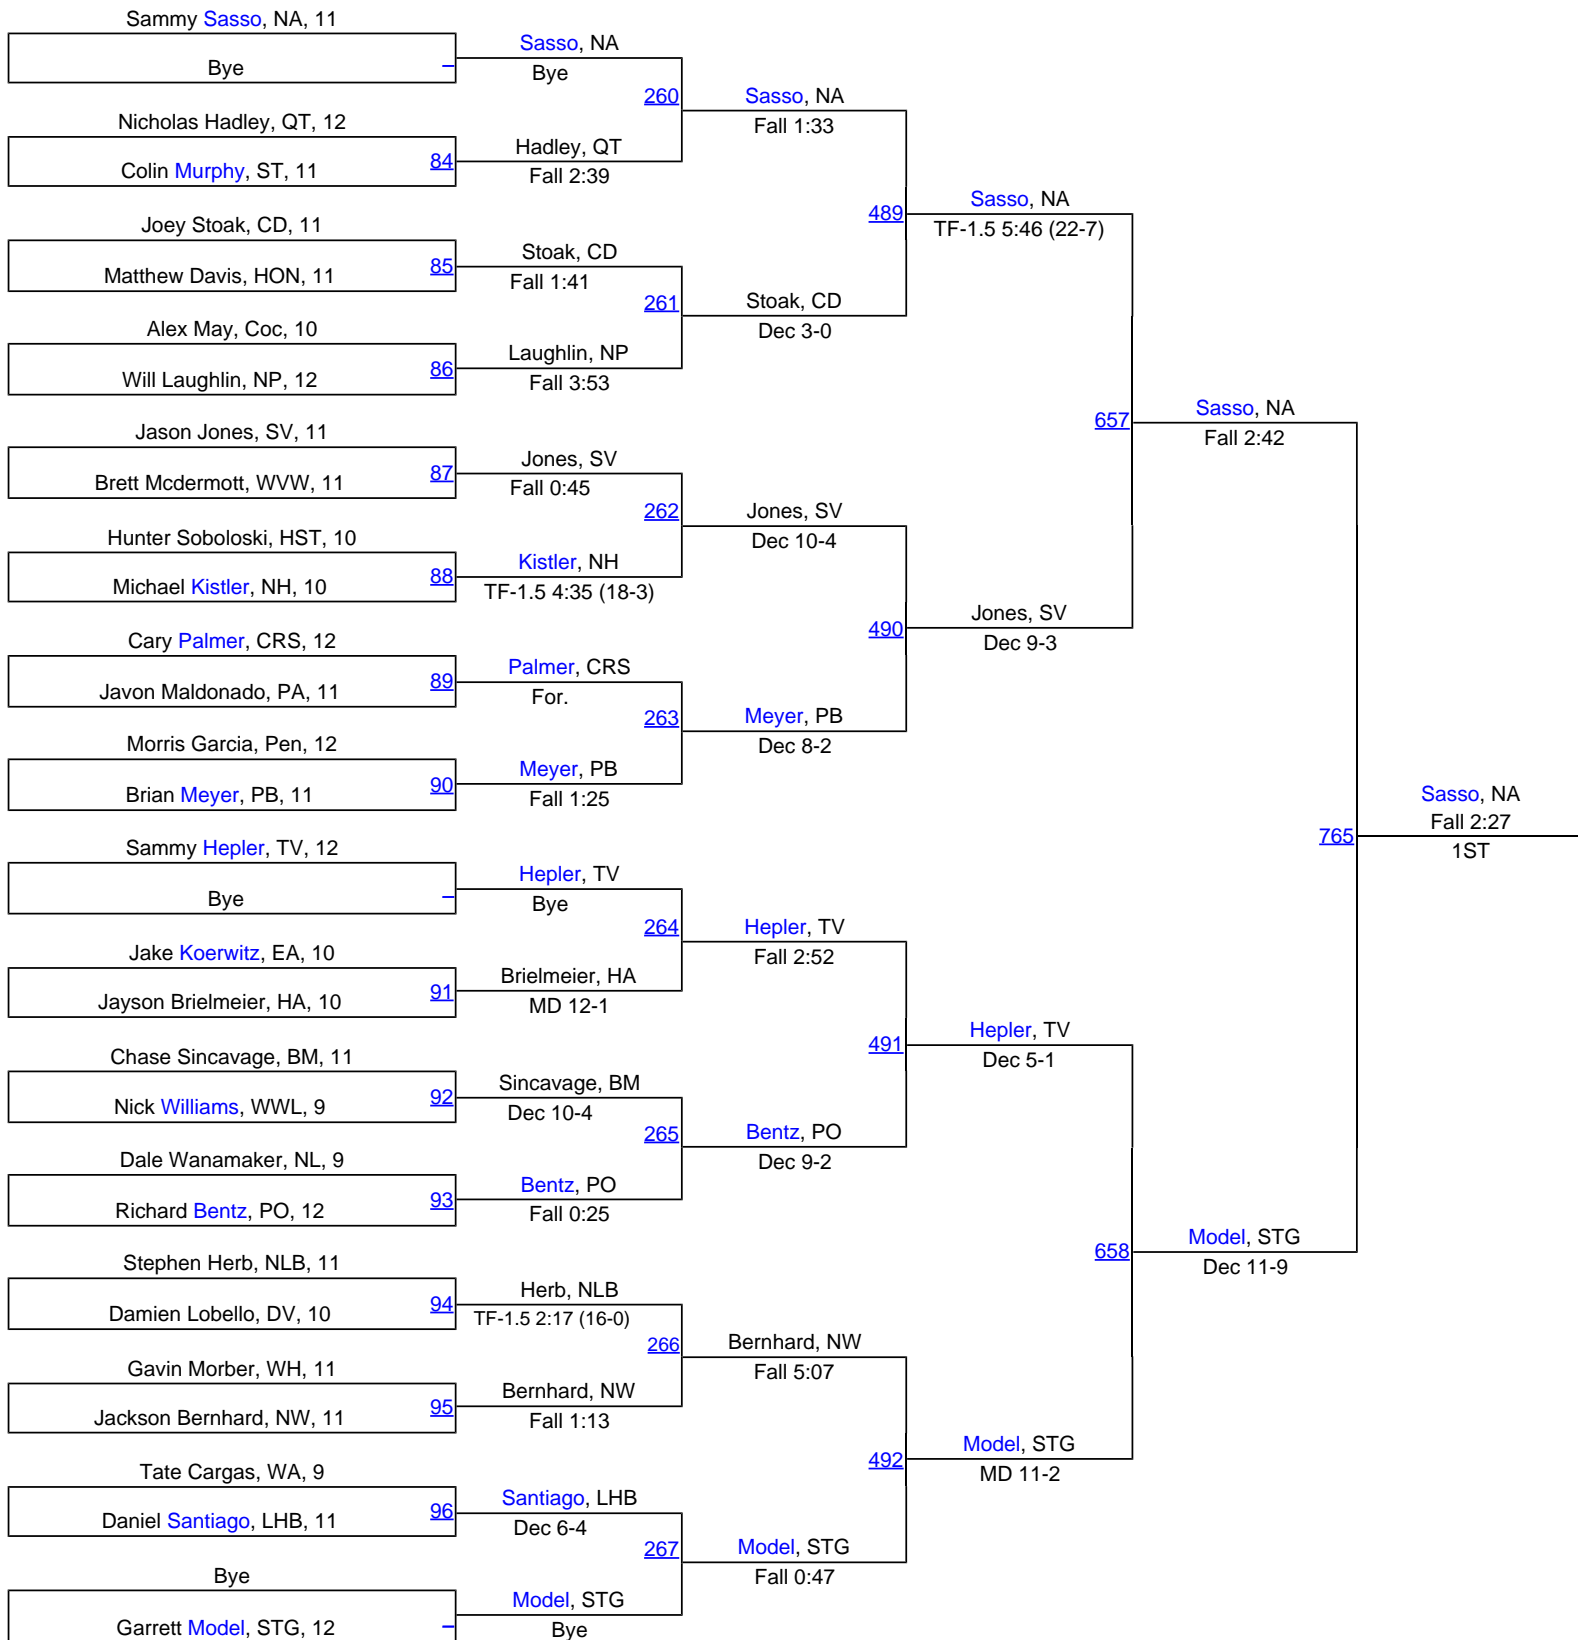

Bethlehem Holiday Wrestling Classic

138 Lbs.

Bracket List

138 Lbs.

Bracket List

Bethlehem Holiday Wrestling Classic

145 Lbs.

Bracket List