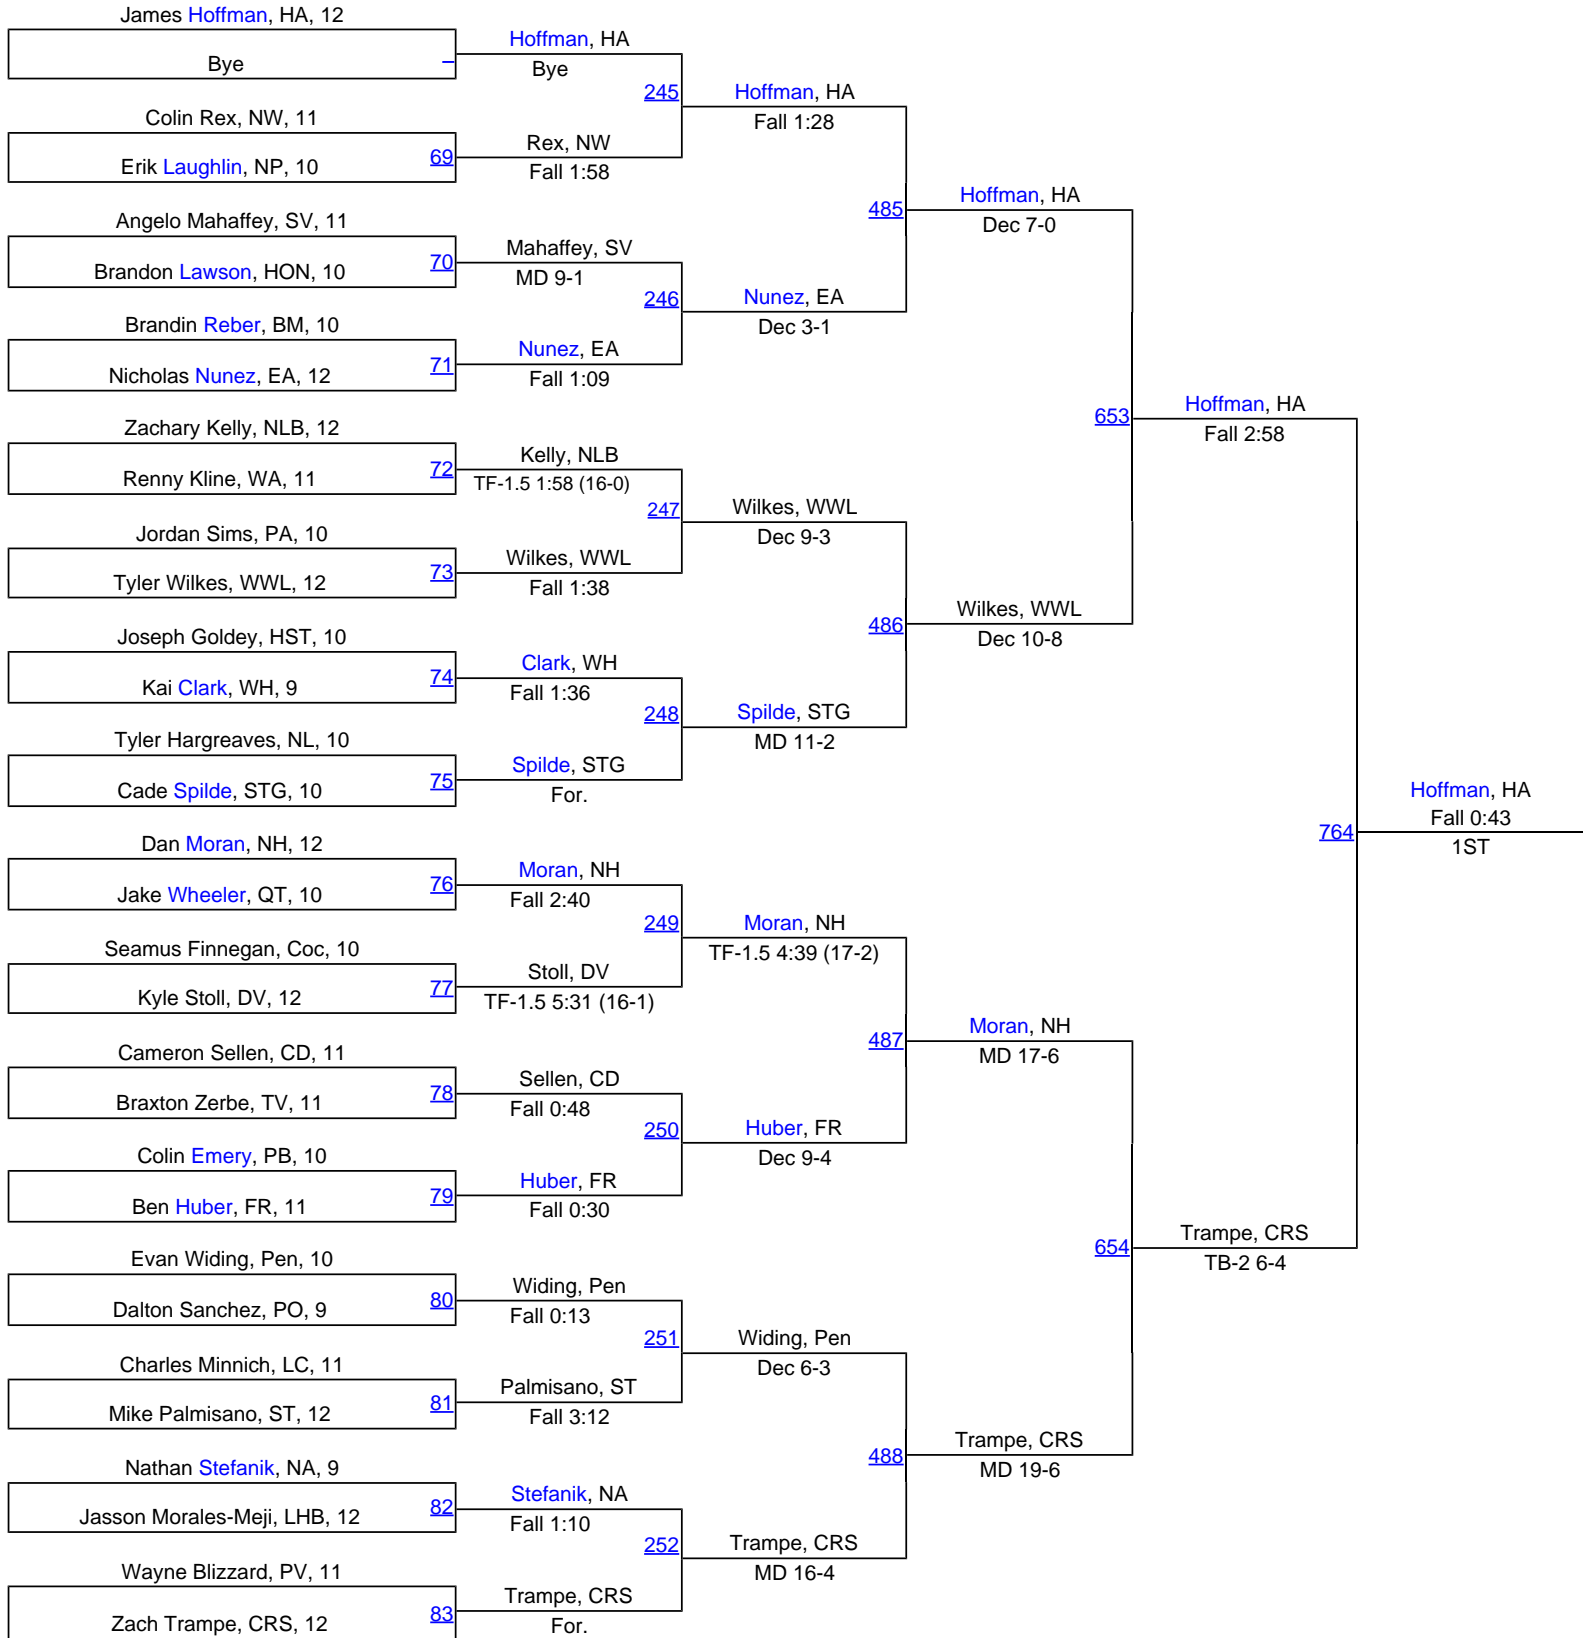

Bracket List

Bethlehem Holiday Wrestling Classic

138 Lbs.