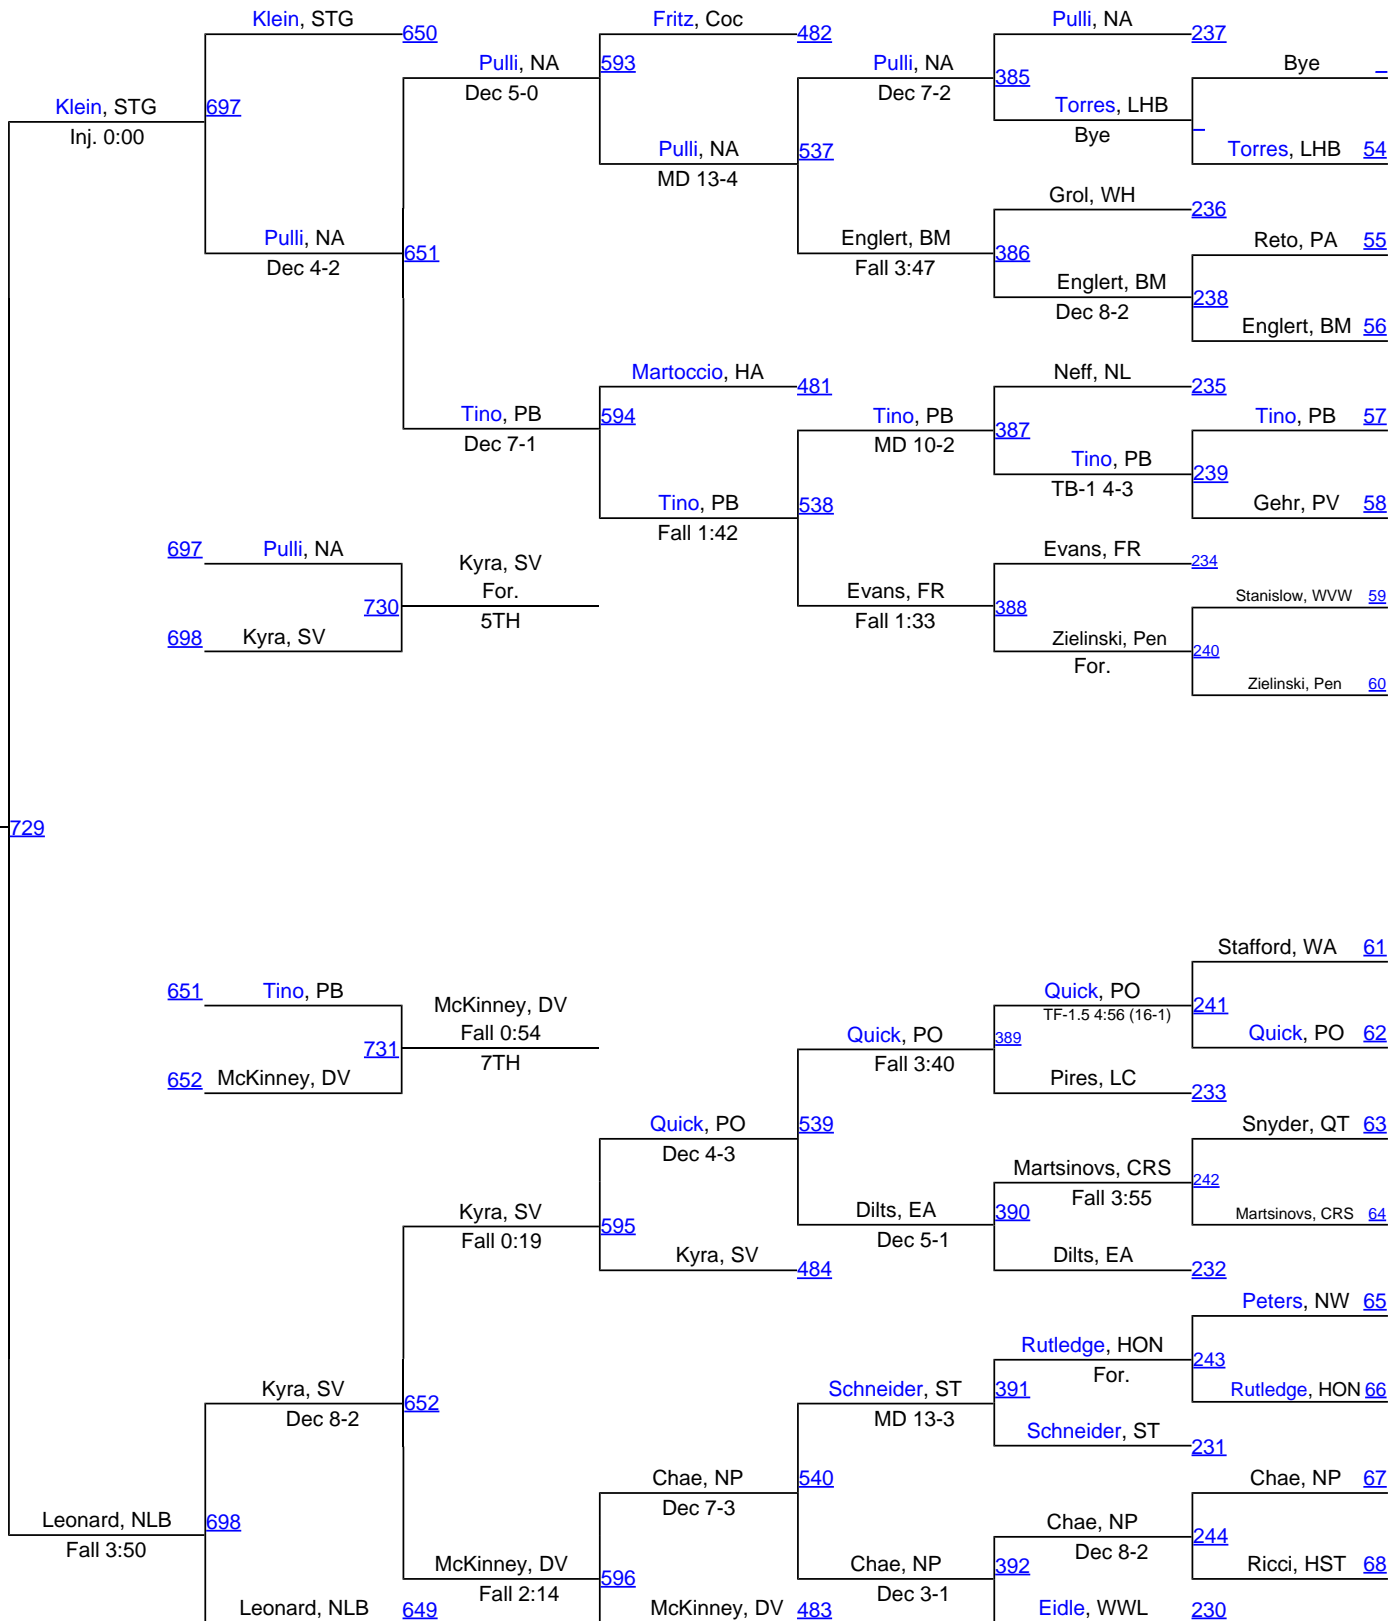

Bracket List

126 Lbs.

Bracket List

Bethlehem Holiday Wrestling Classic

132 lbs.

Bracket List

132 lbs.

Bracket List