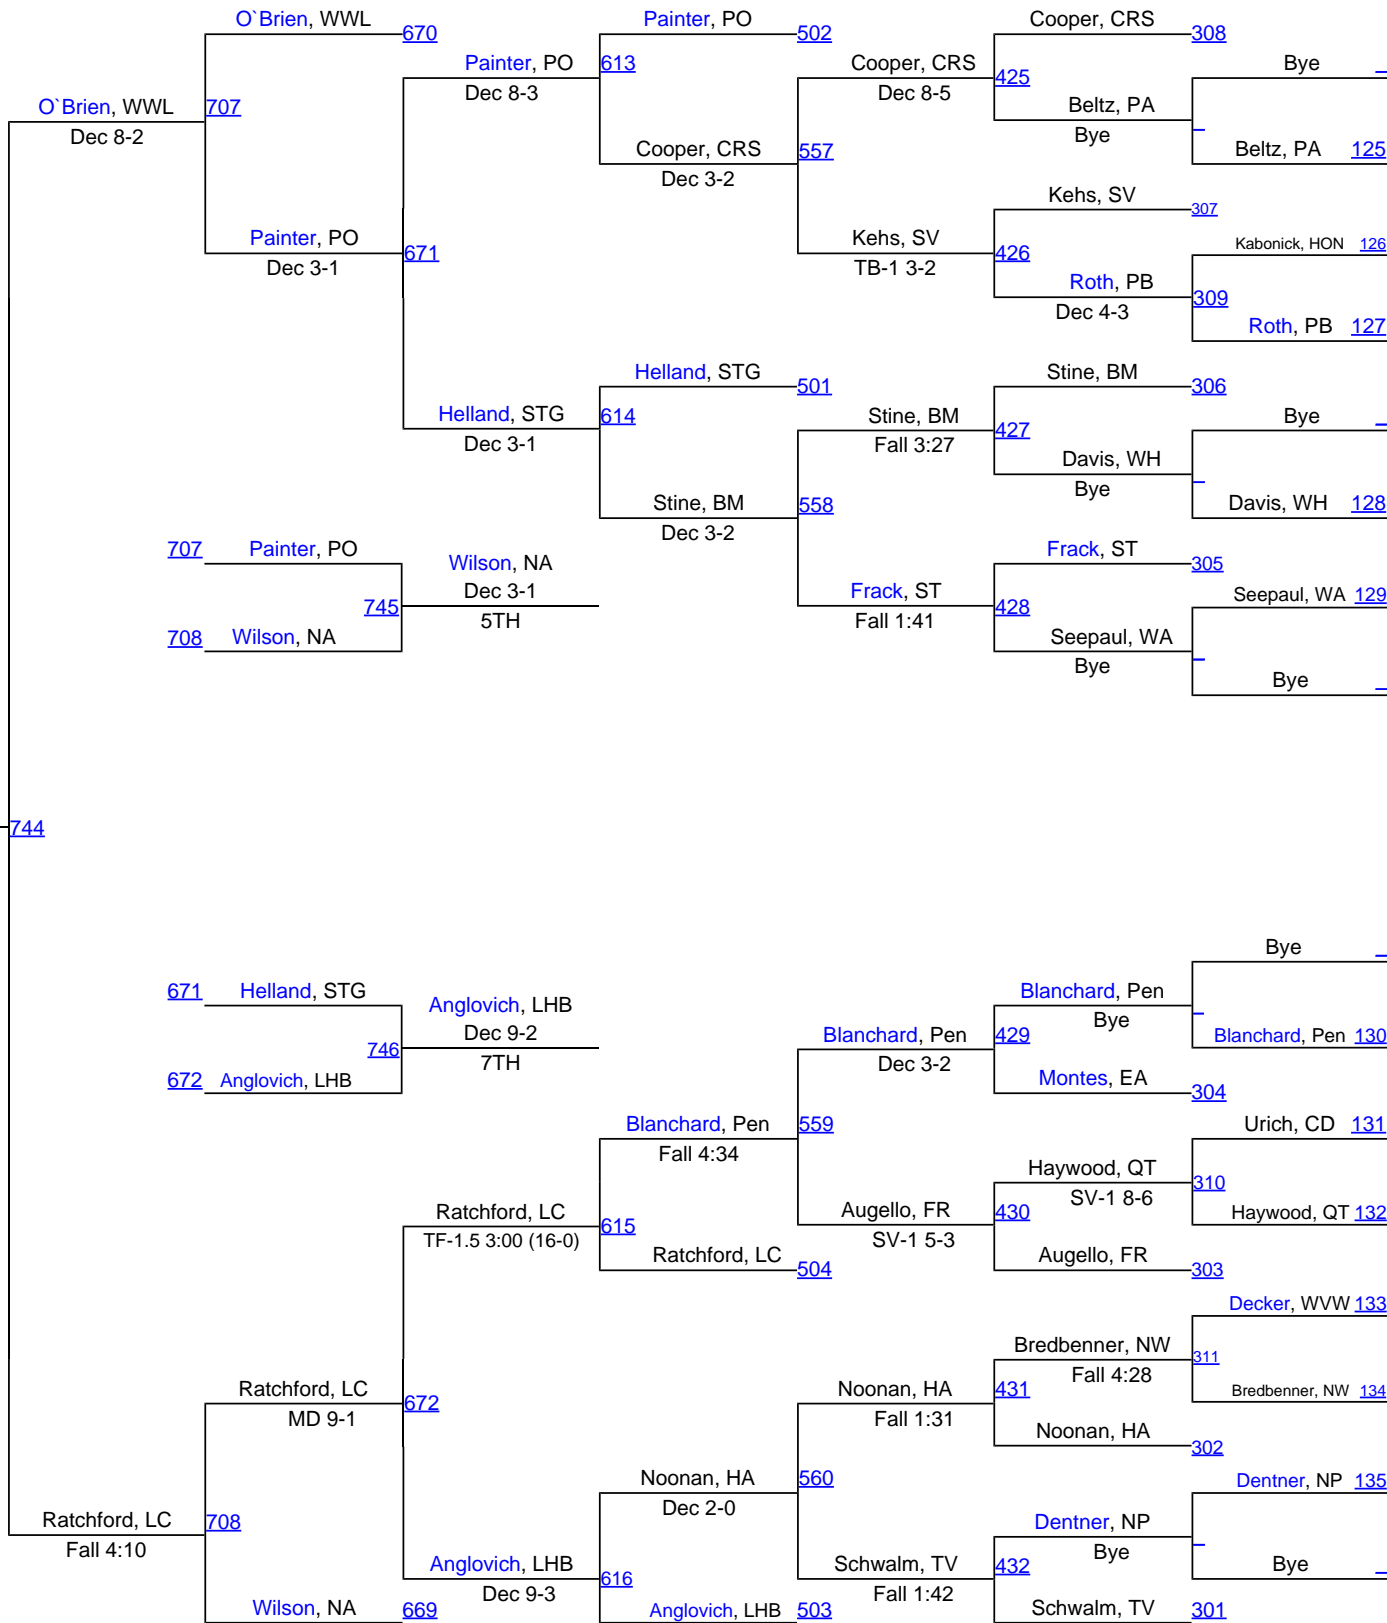

160 Lbs.

Bracket List

Bethlehem Holiday Wrestling Classic

170 Lbs.

Bracket List

170 Lbs.

Bracket List

Bethlehem Holiday Wrestling Classic