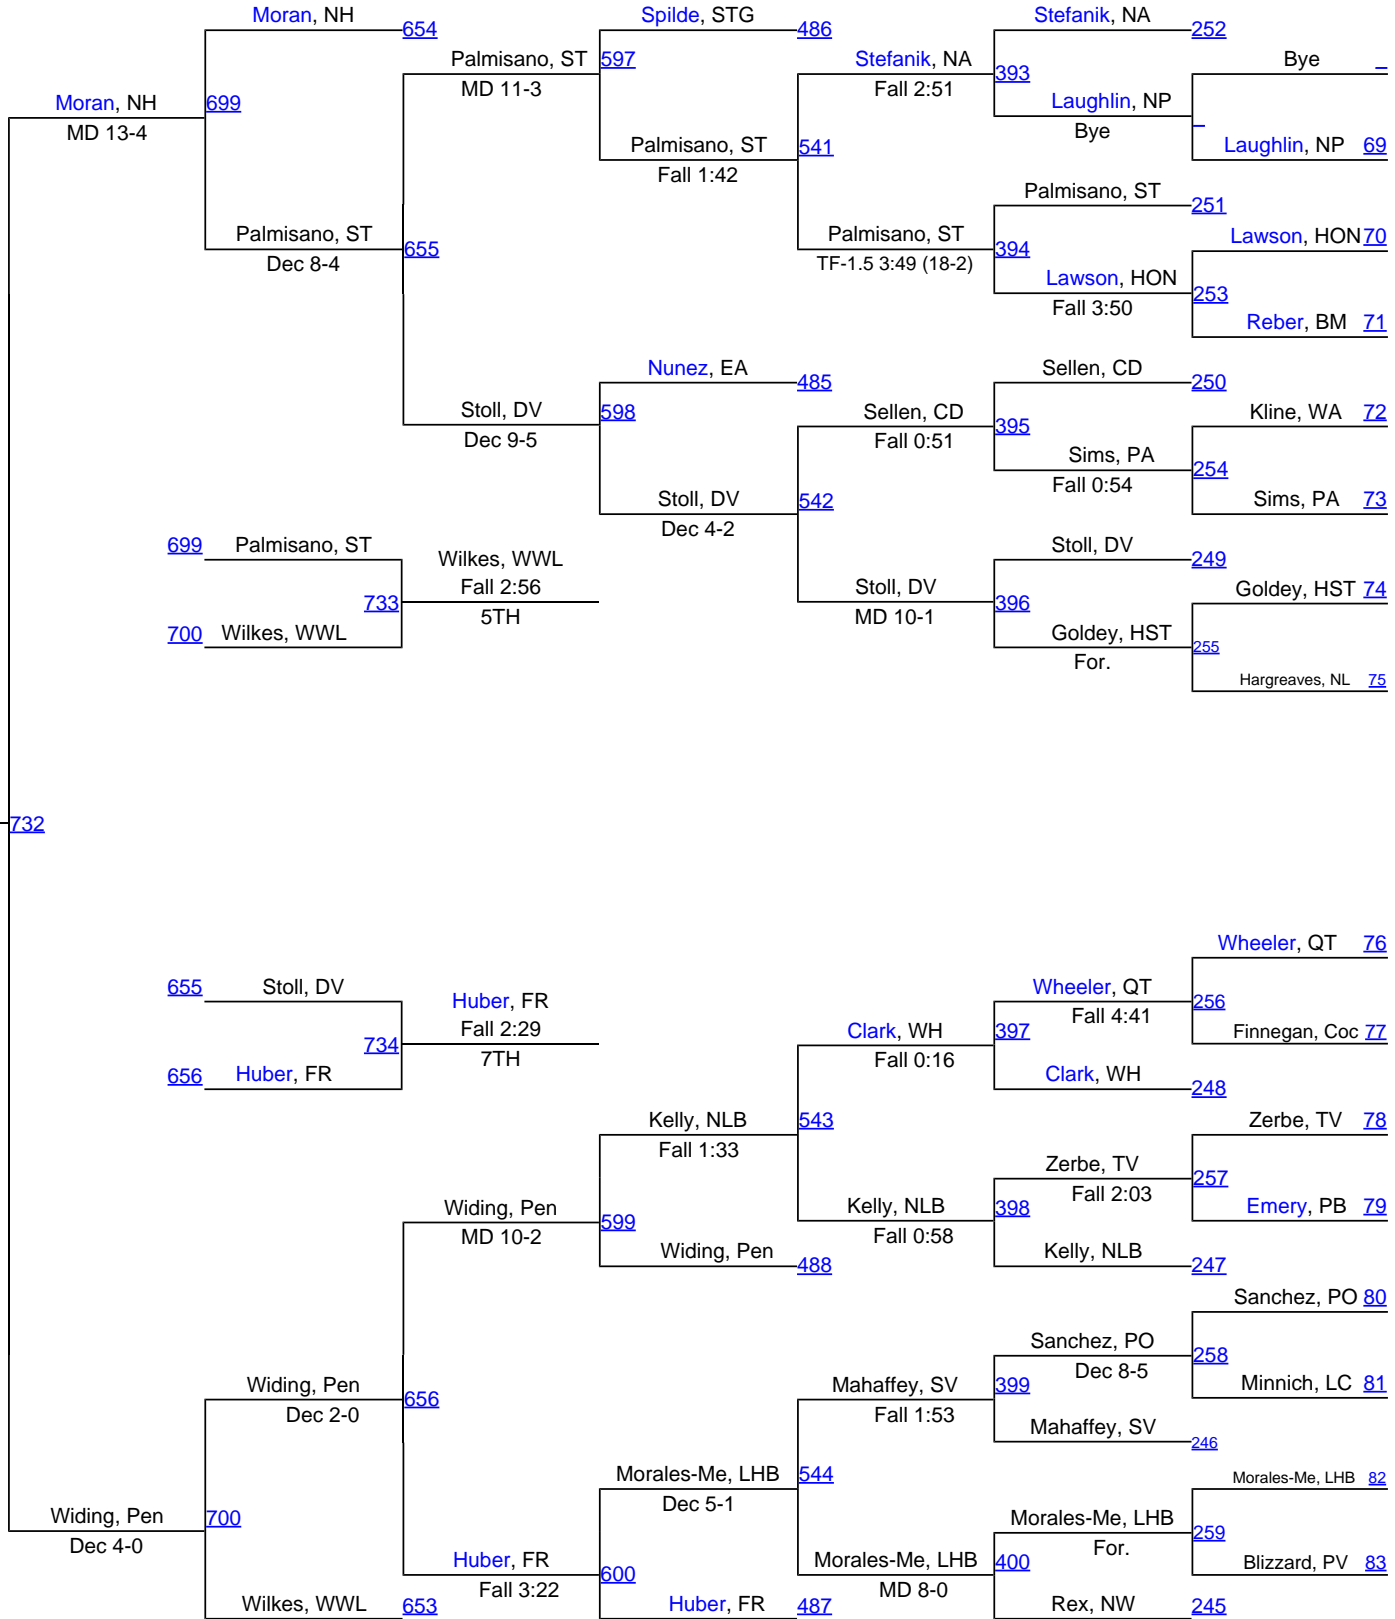

Bracket List

138 Lbs.