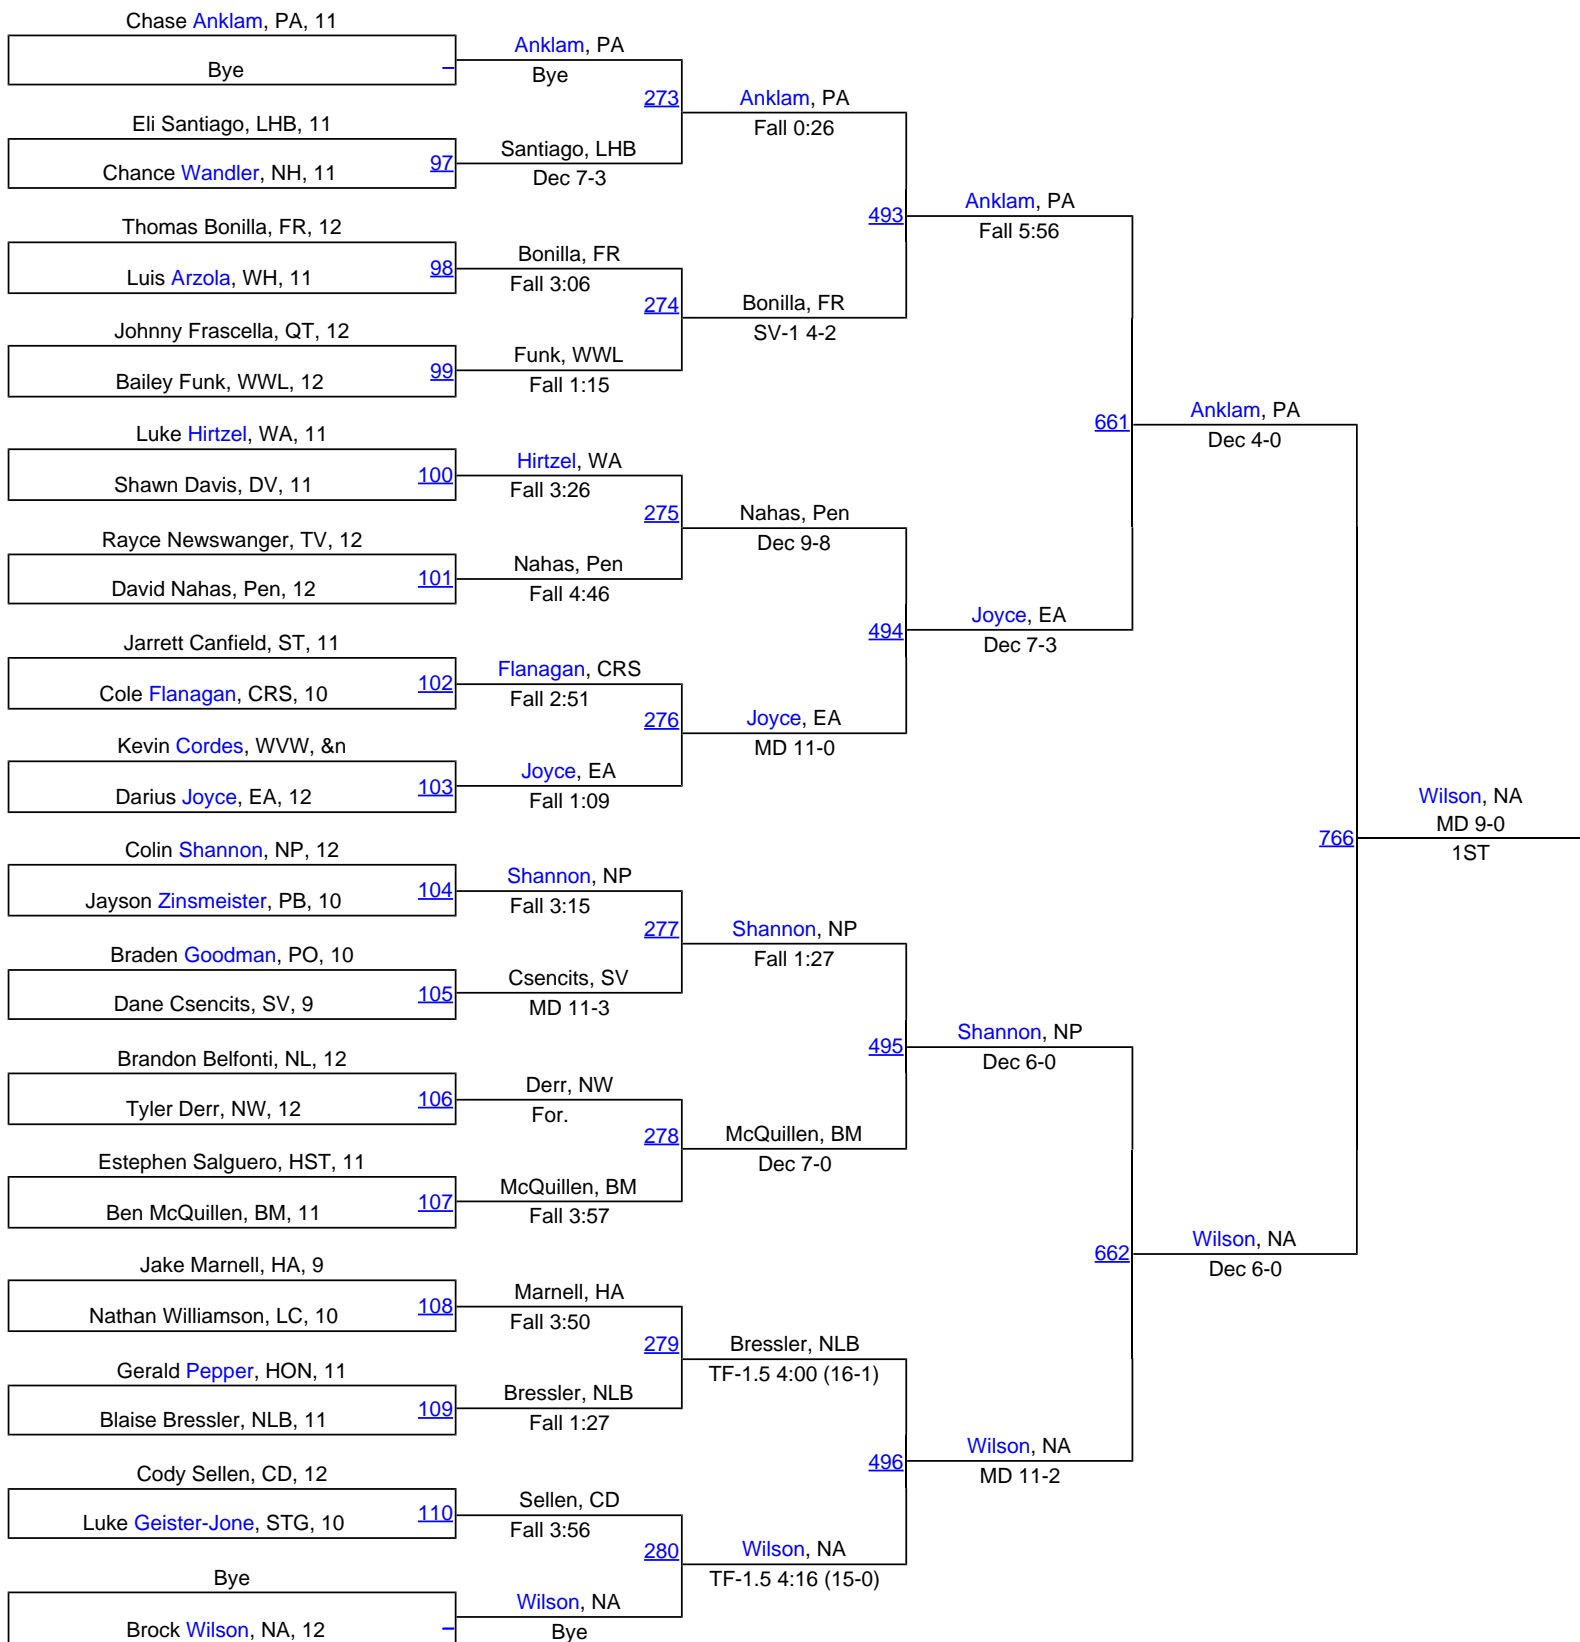

Bracket List

Bethlehem Holiday Wrestling Classic

152 **Lbs.**