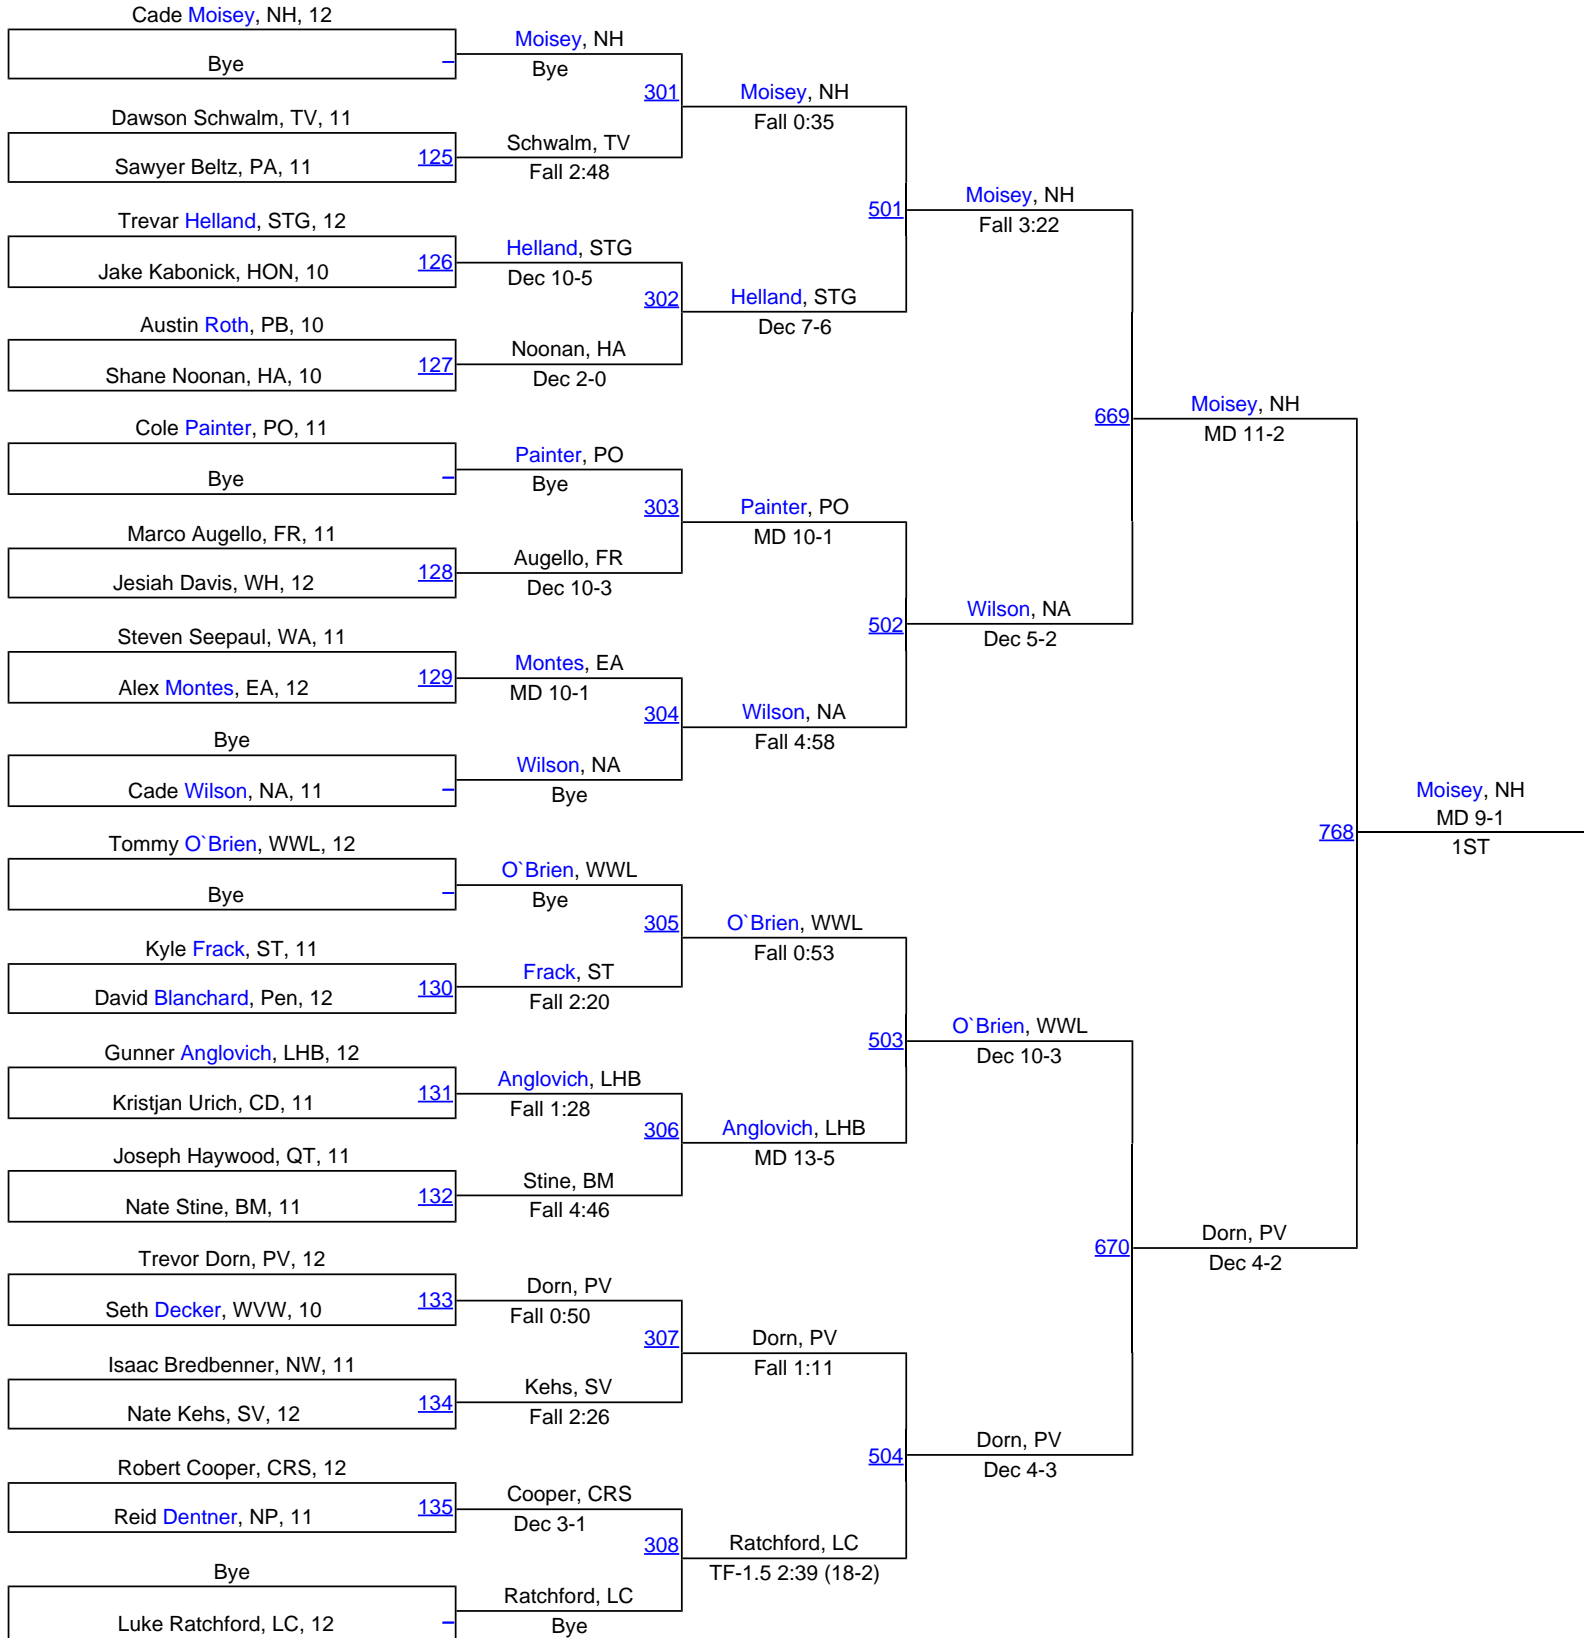

Bracket List

Bethlehem Holiday Wrestling Classic

170 Lbs.