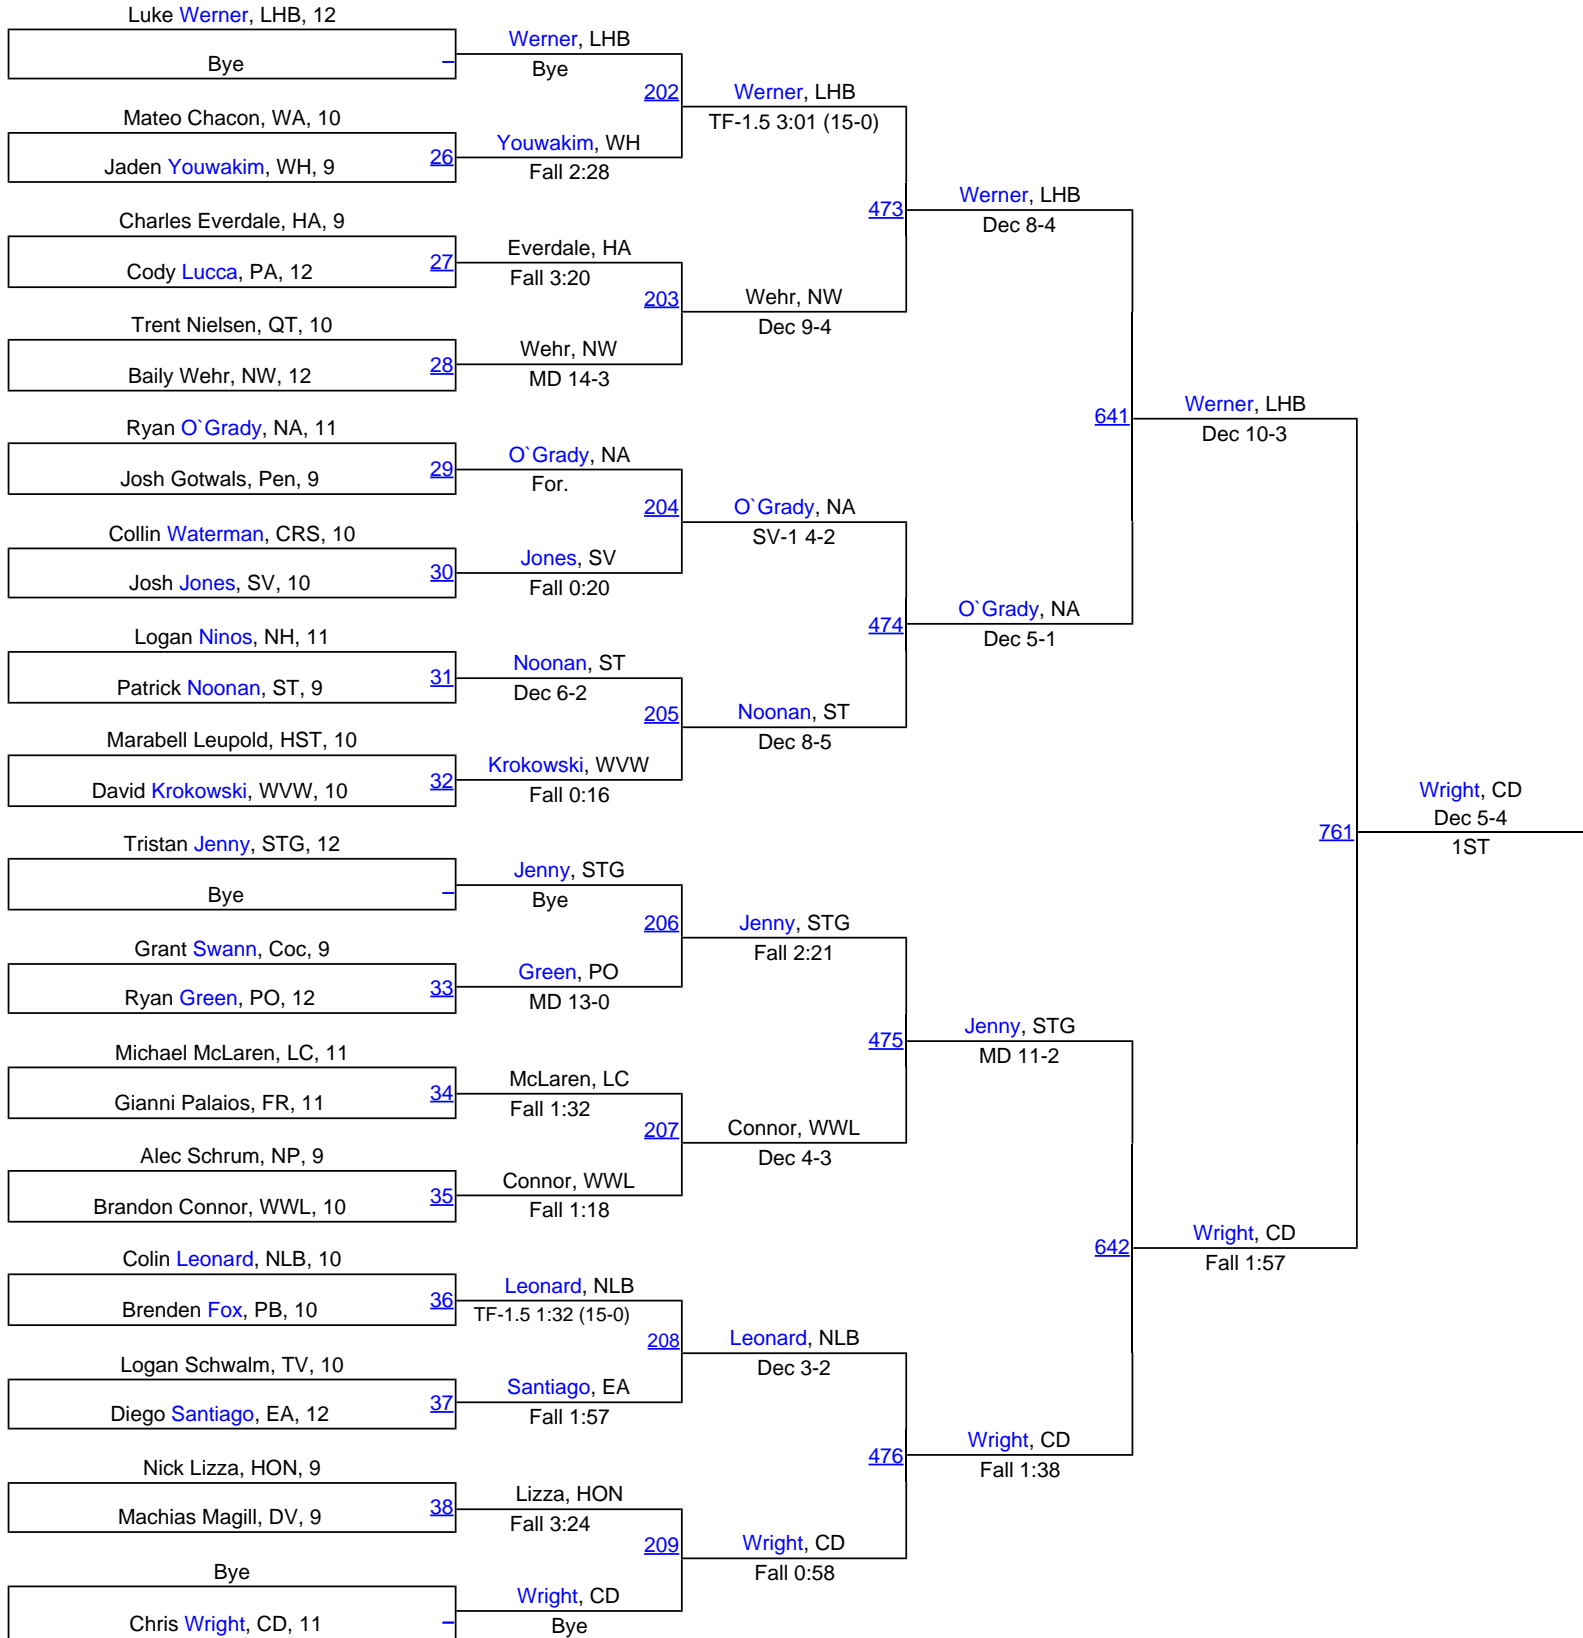

Bracket List

Bethlehem Holiday Wrestling Classic

120 **Lbs.**