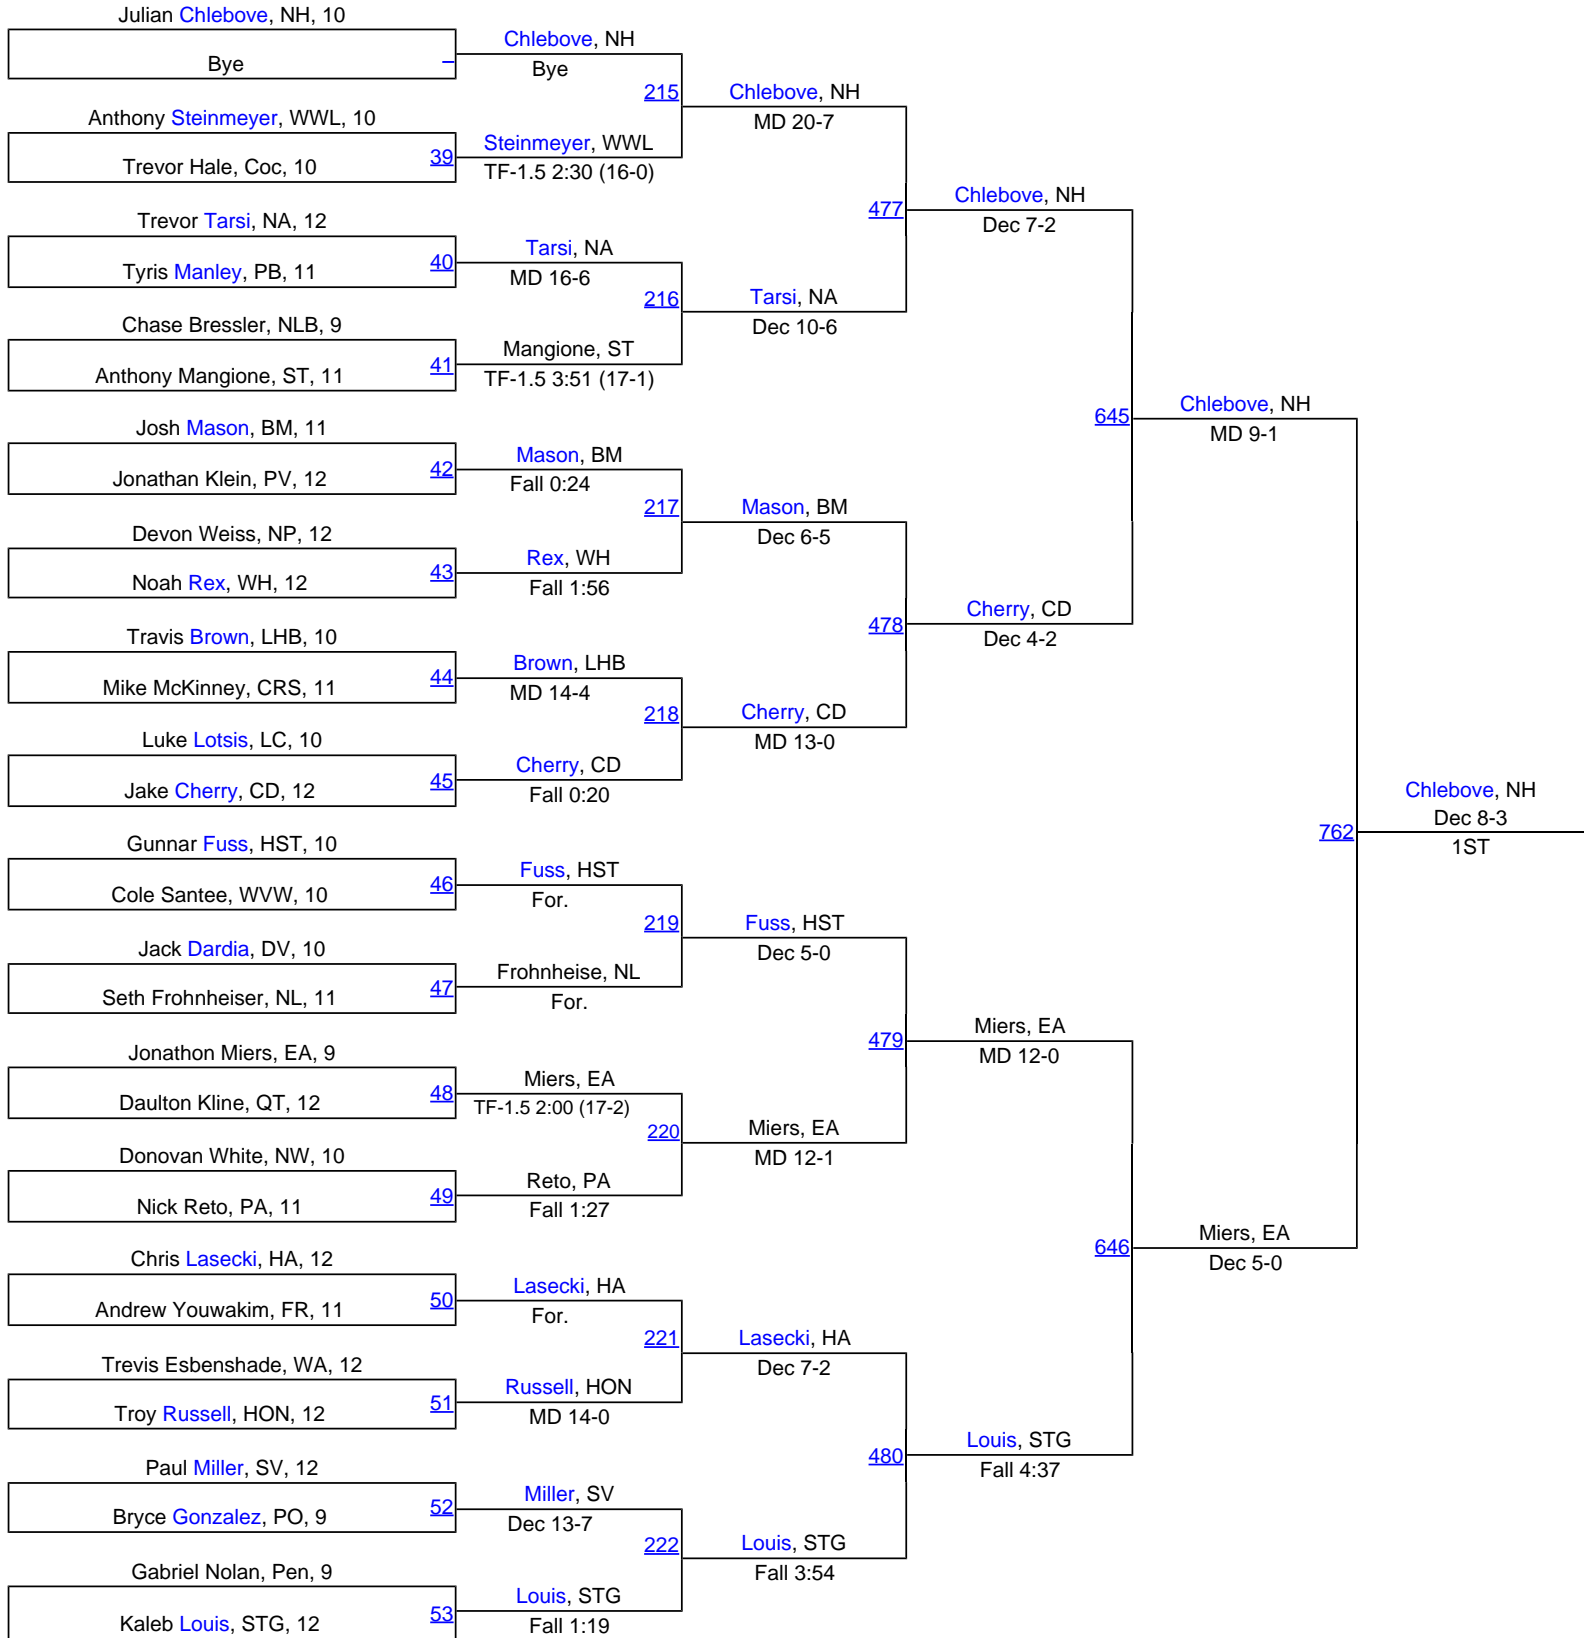

113 **Lbs.**

Bracket List

Bethlehem Holiday Wrestling Classic

120 **Lbs.**

Bracket List

120 Lbs.

Bethlehem Holiday Wrestling Classic

126 Lbs.