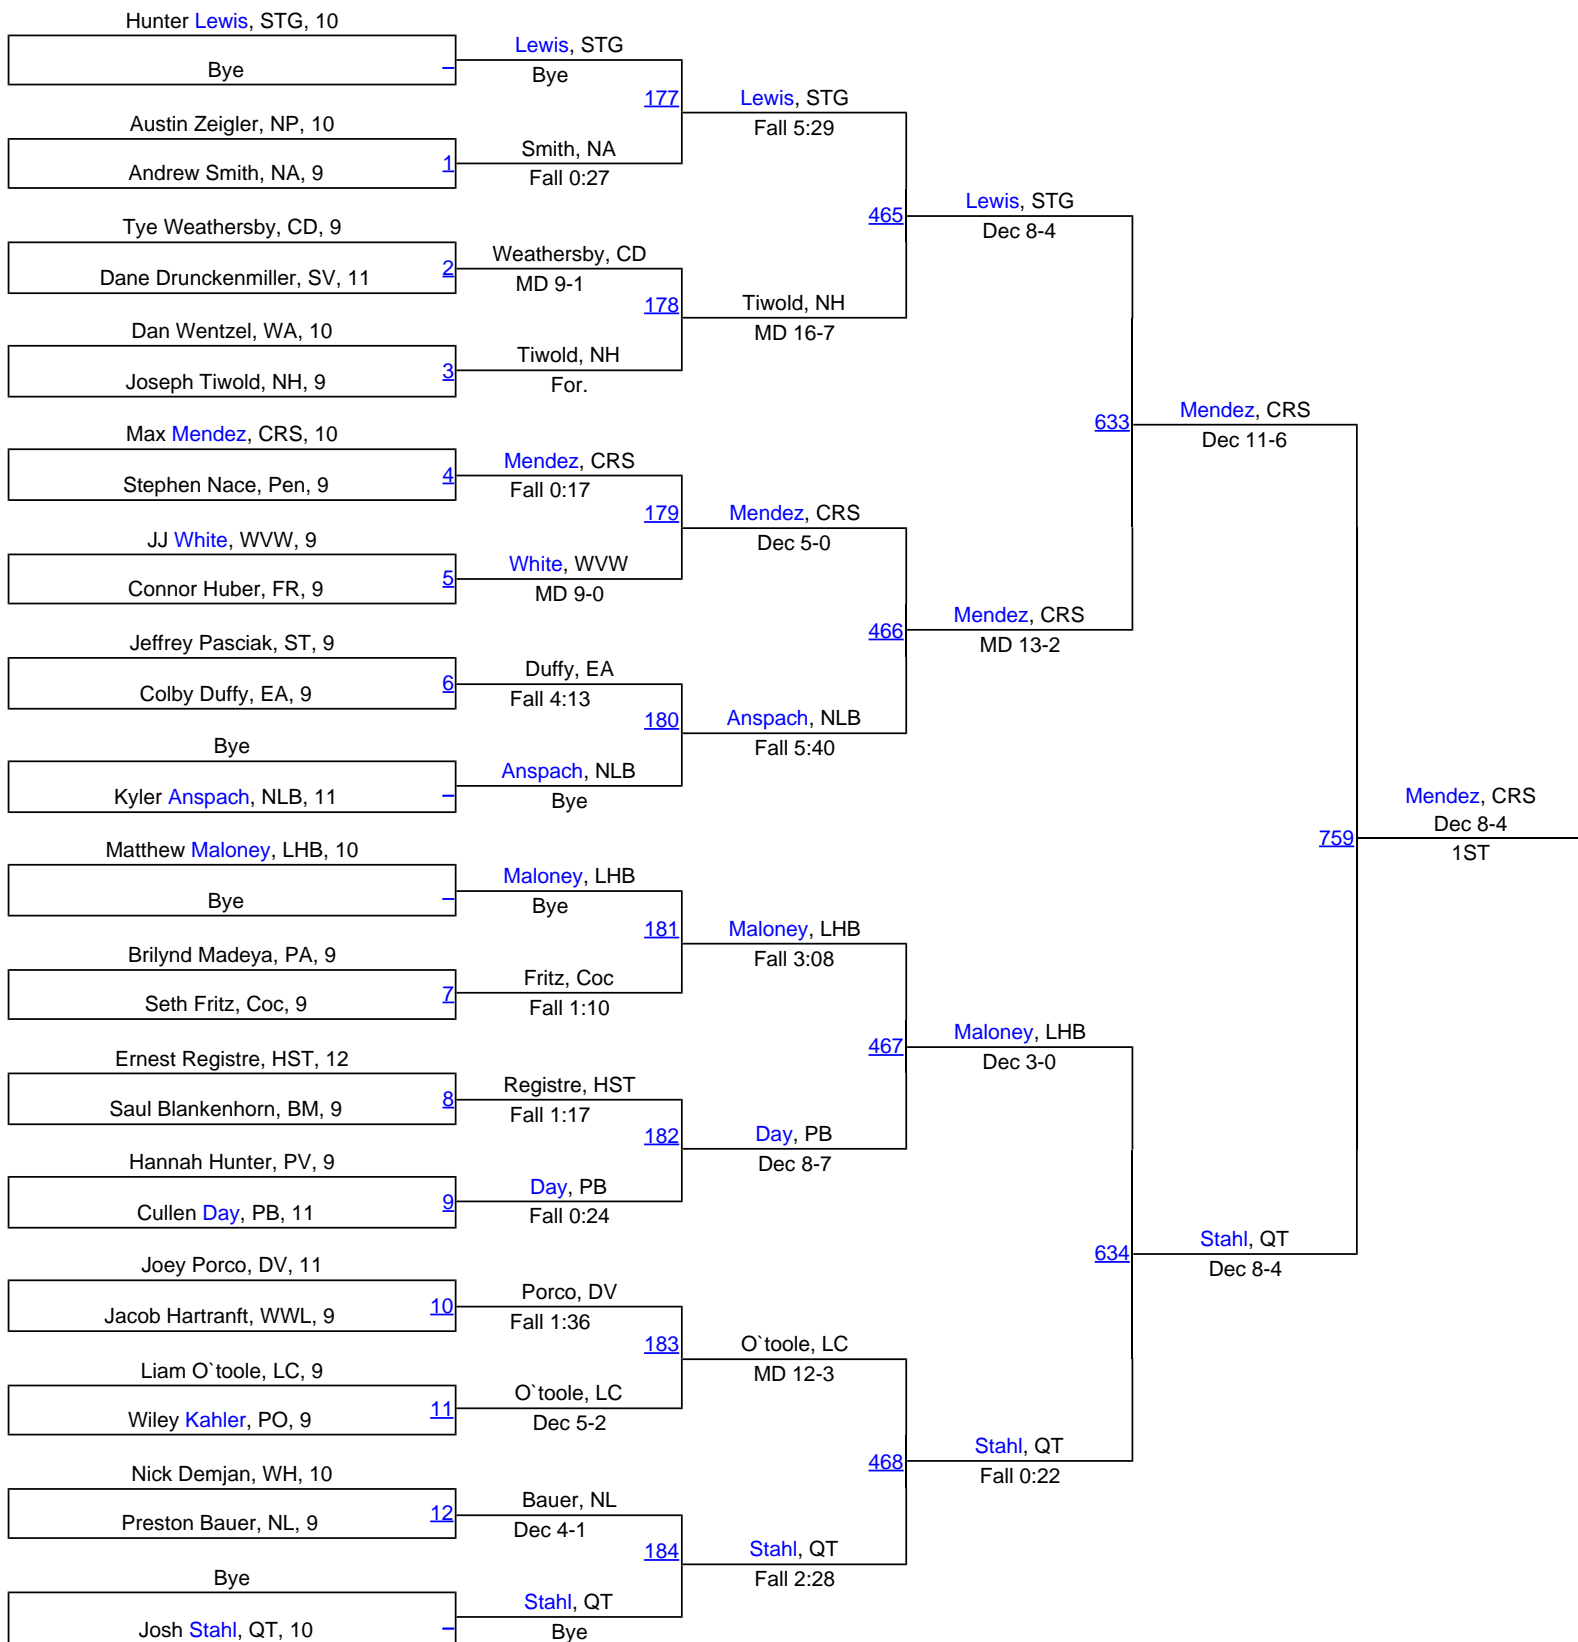

Bethlehem Holiday Wrestling Classic

106 **Lbs.**