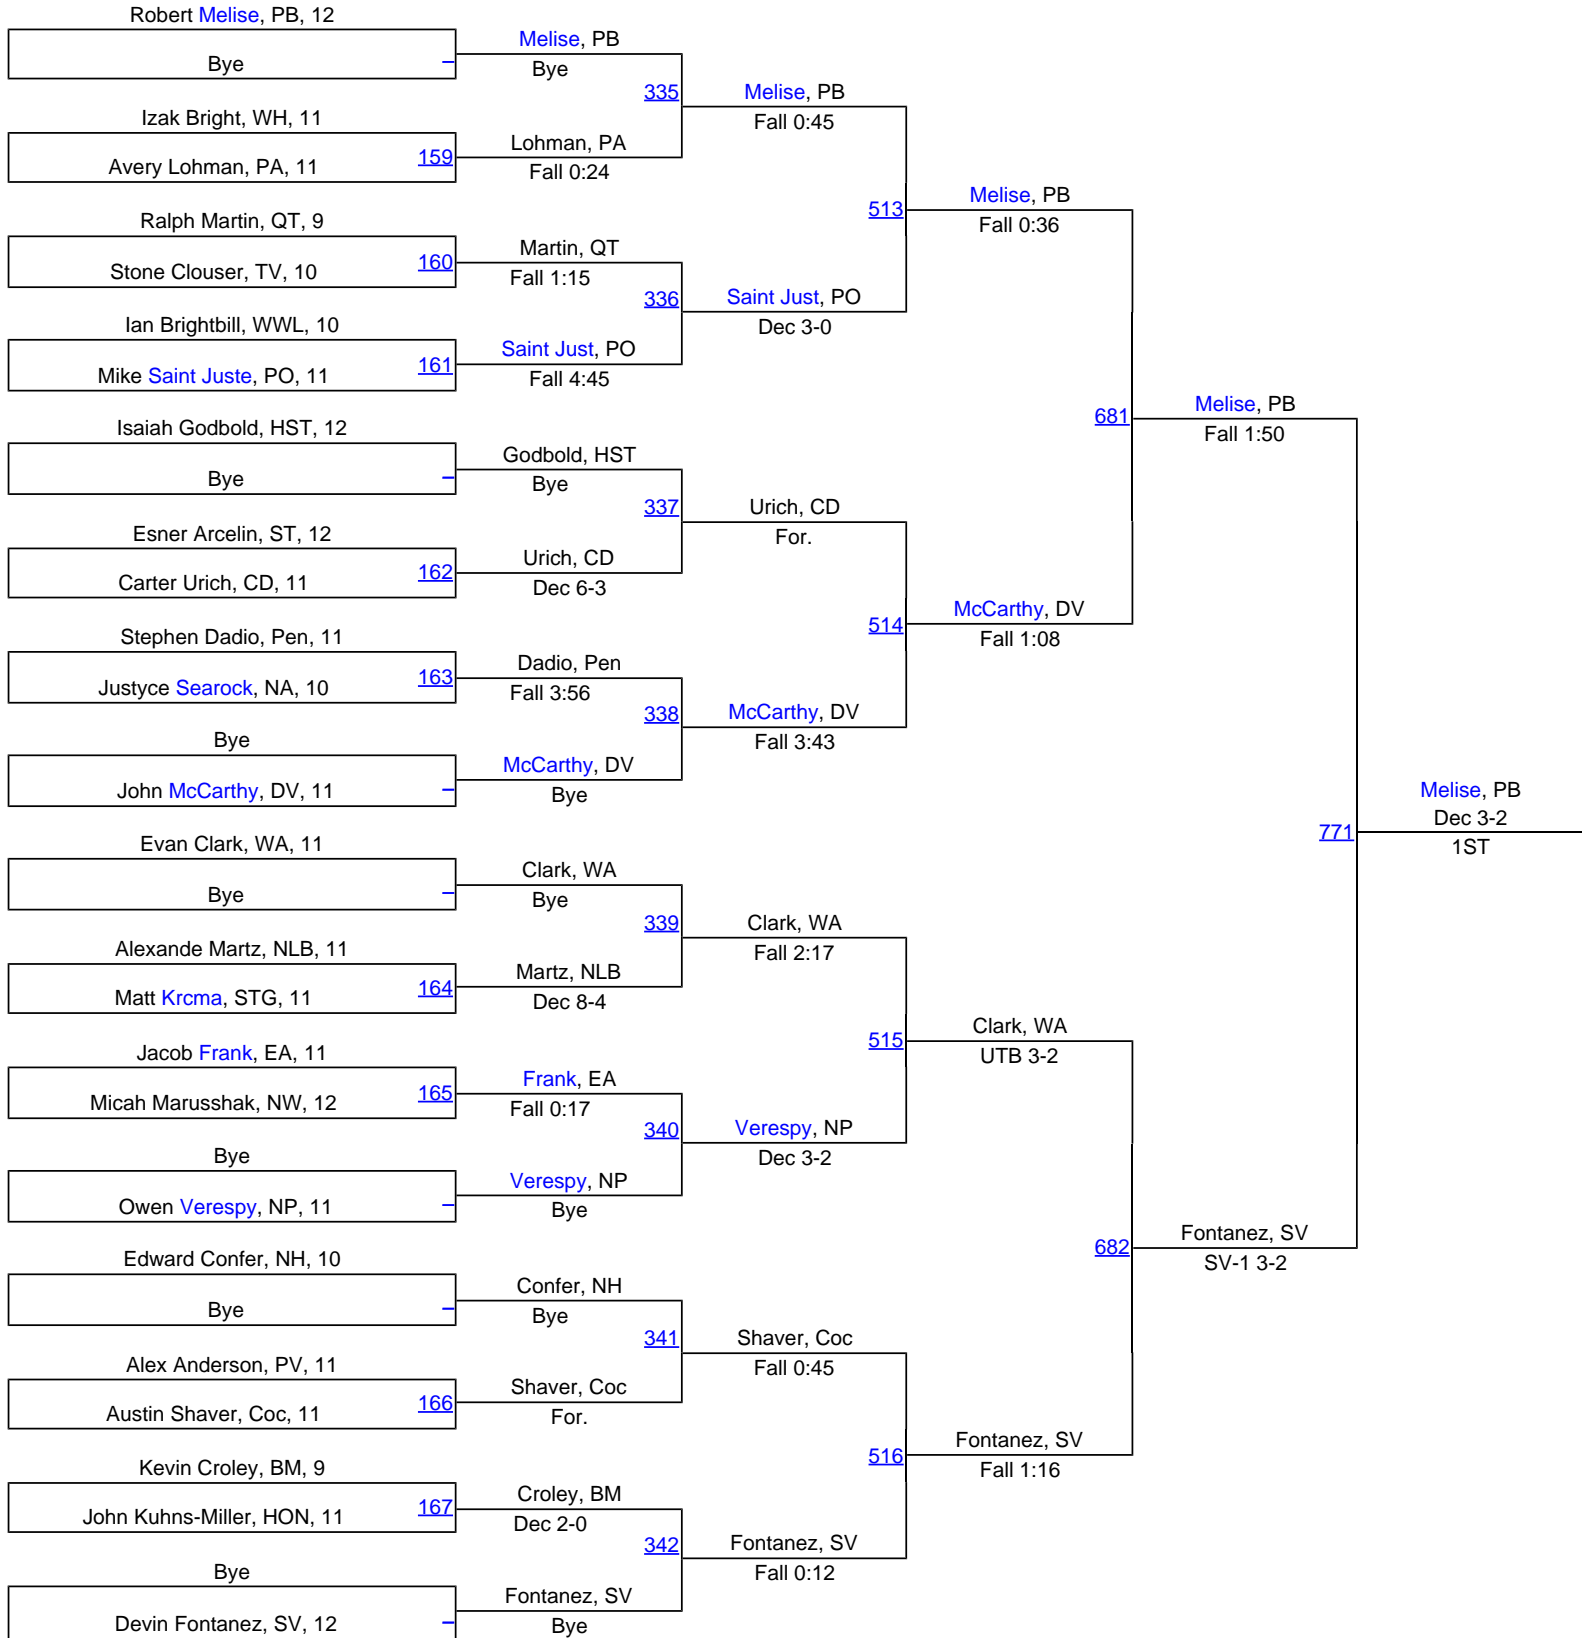

Bracket List

Bethlehem Holiday Wrestling Classic

220 lbs.