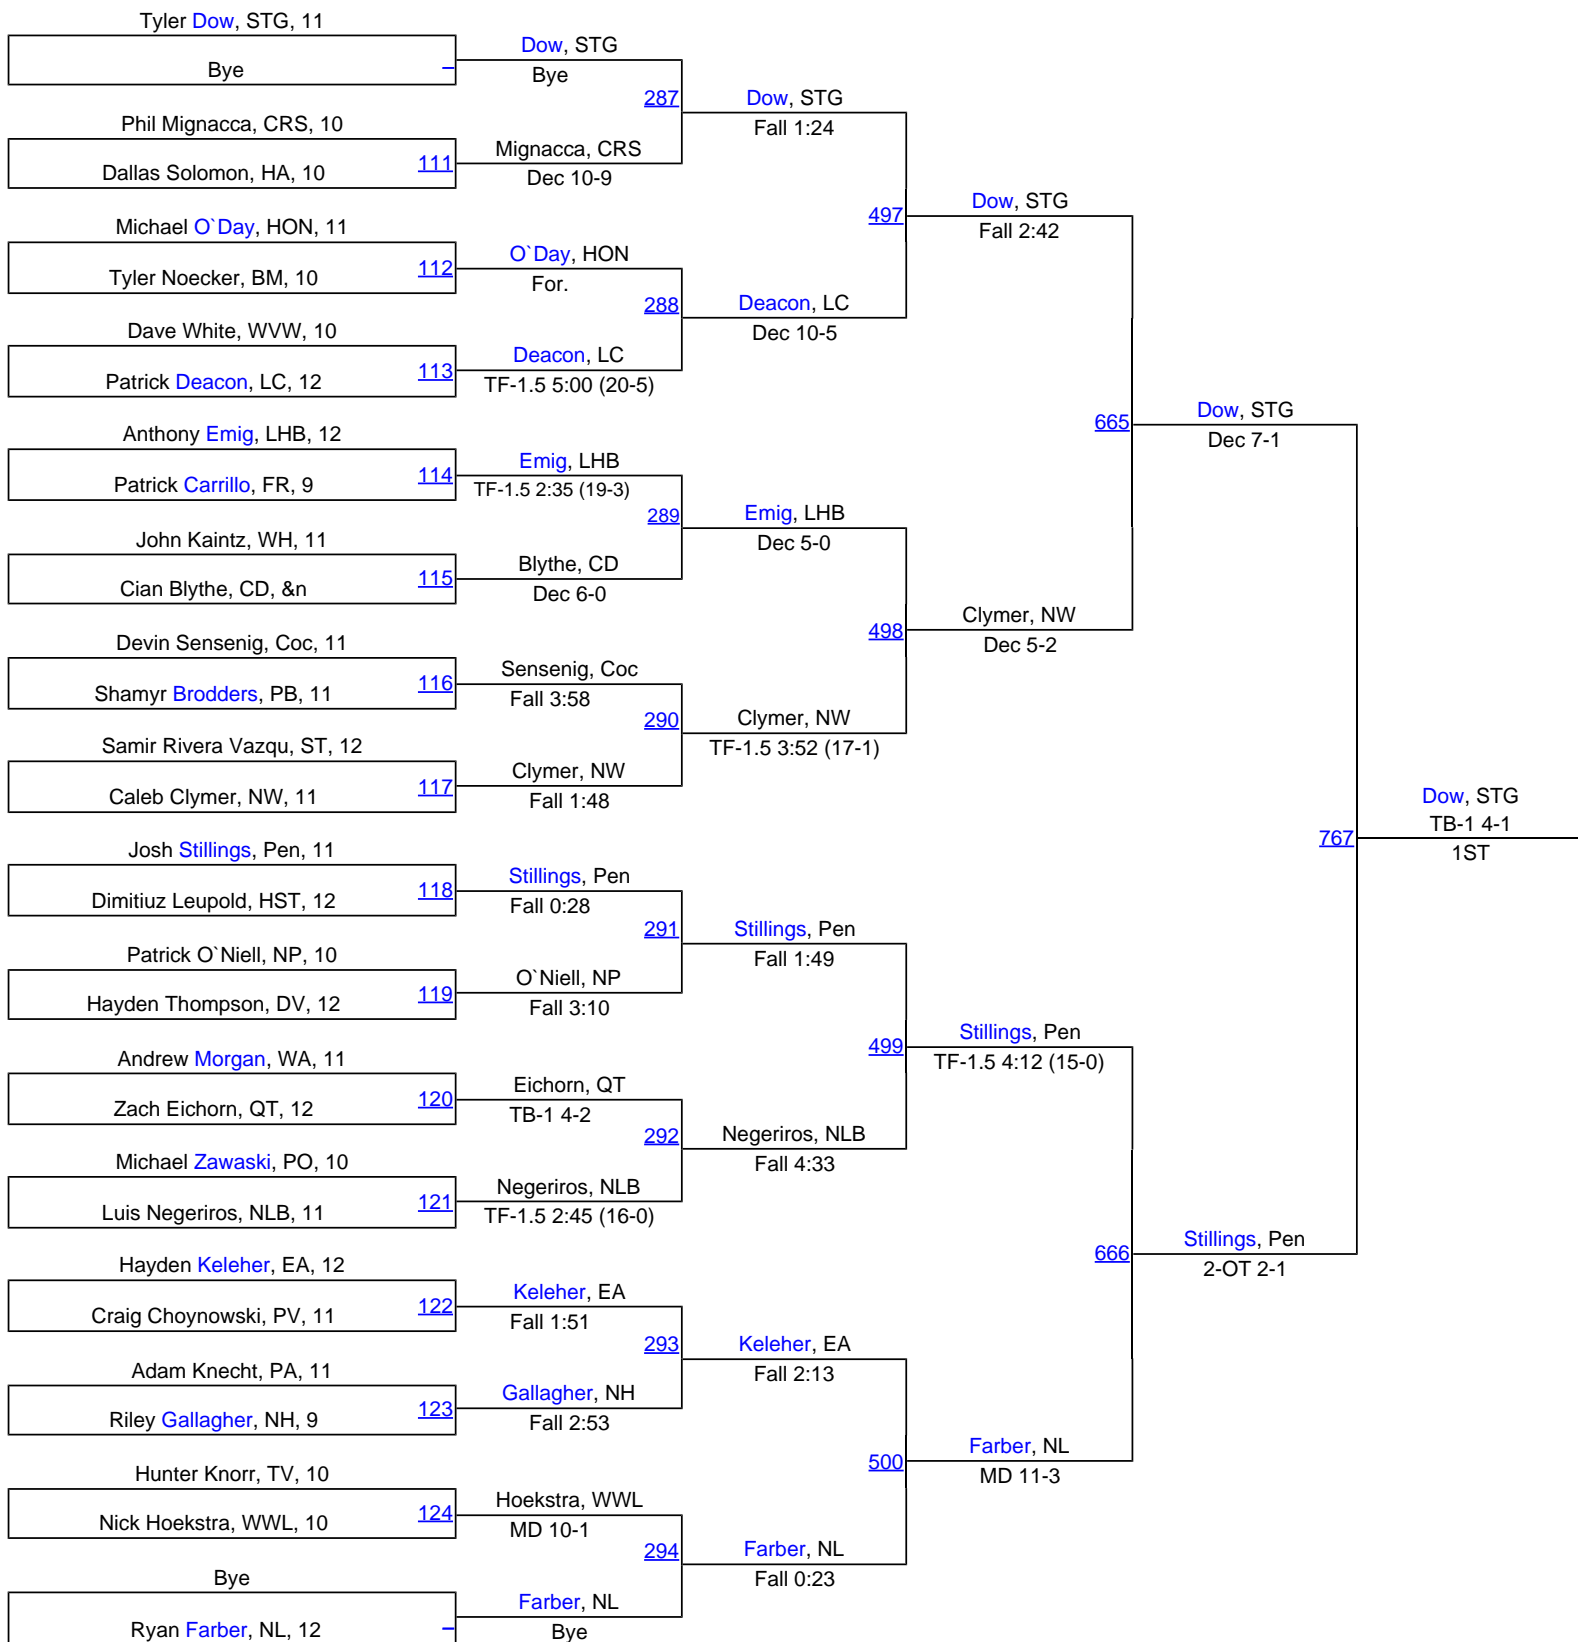

Bracket List

Bethlehem Holiday Wrestling Classic

160 Lbs.