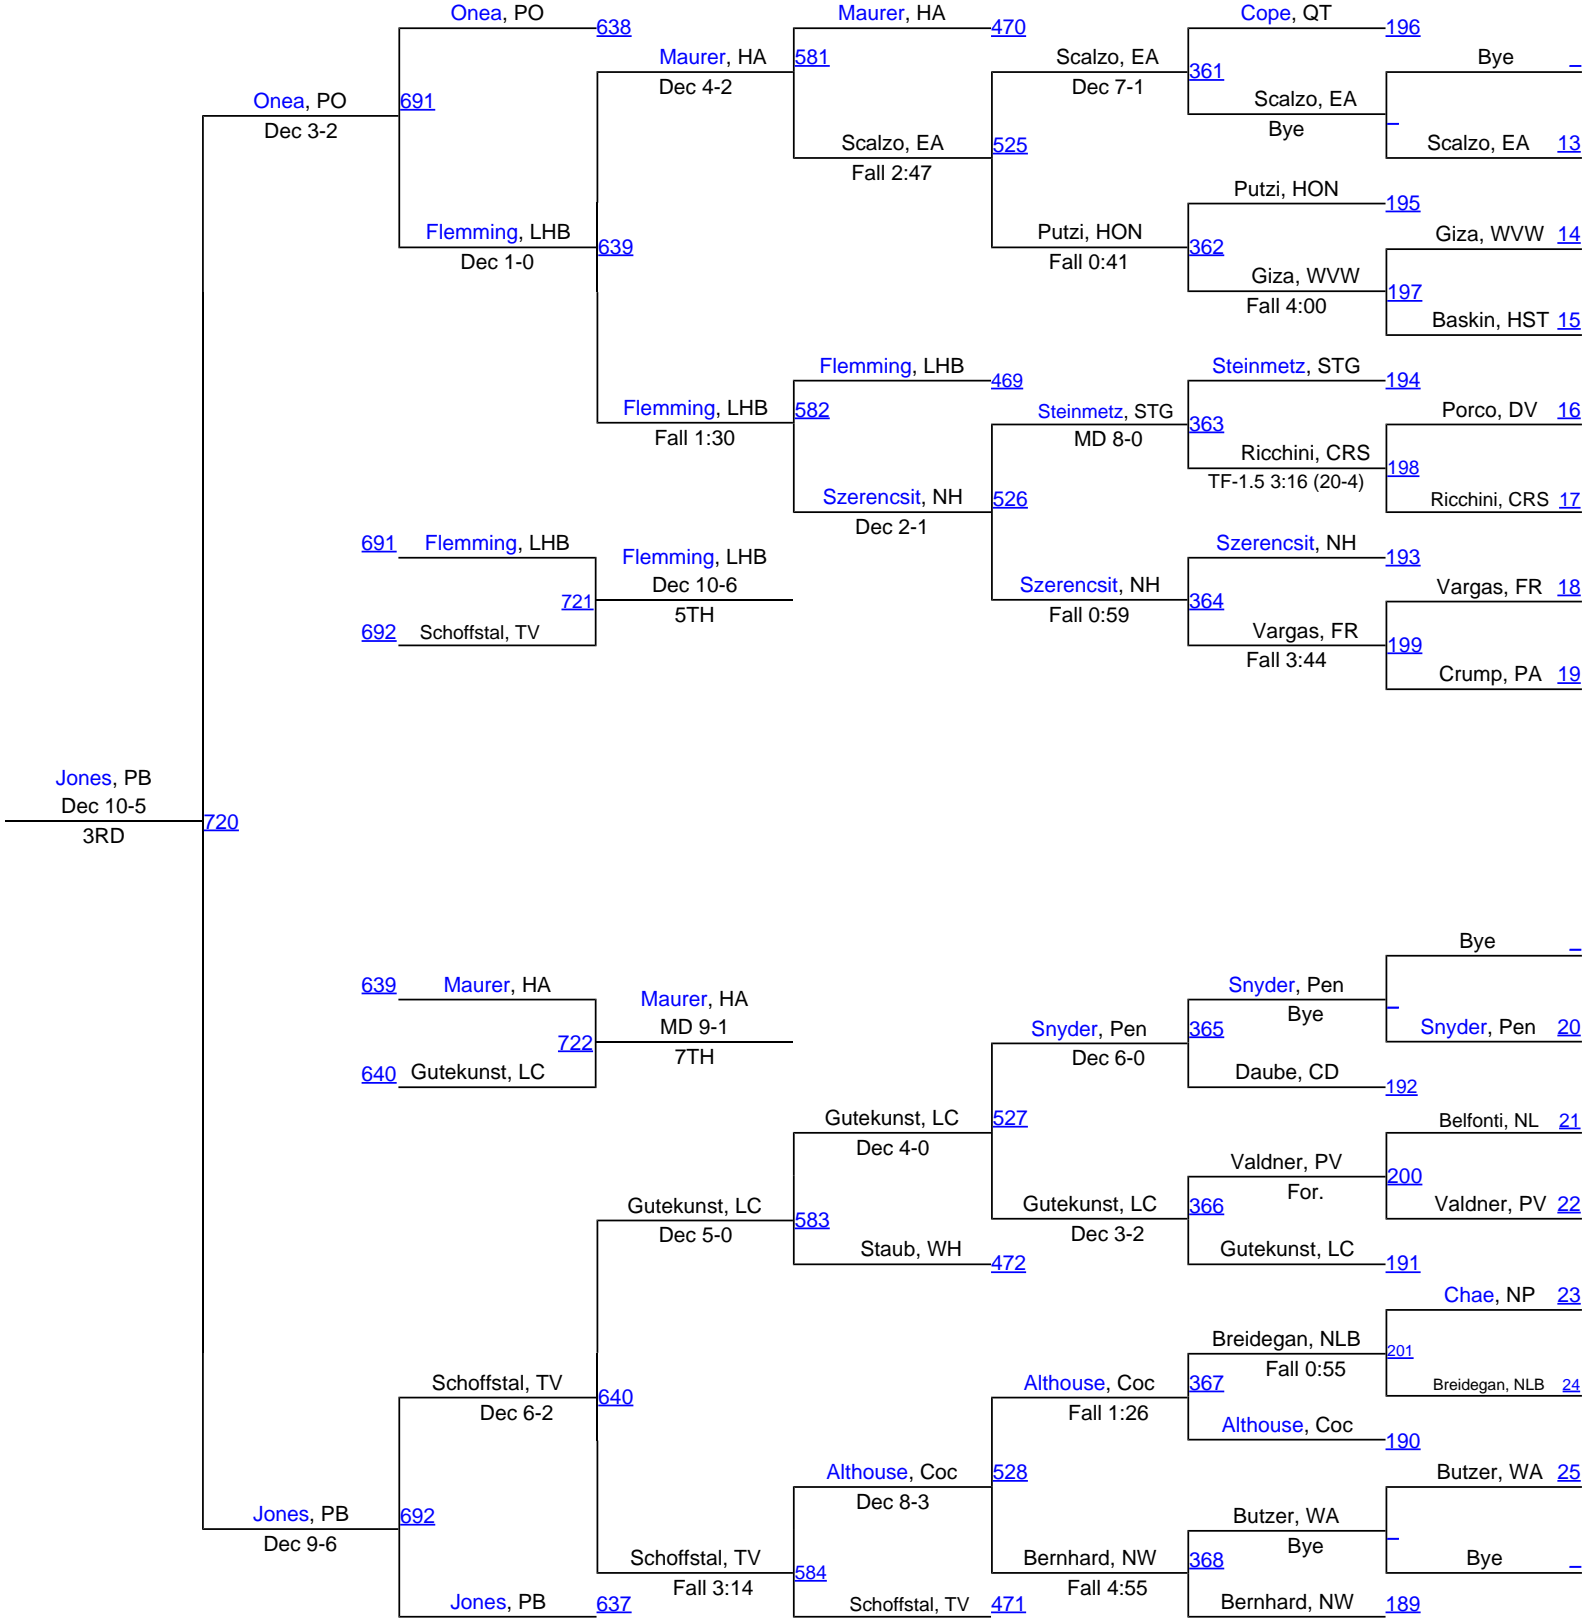

Bracket List

113 **Lbs.**