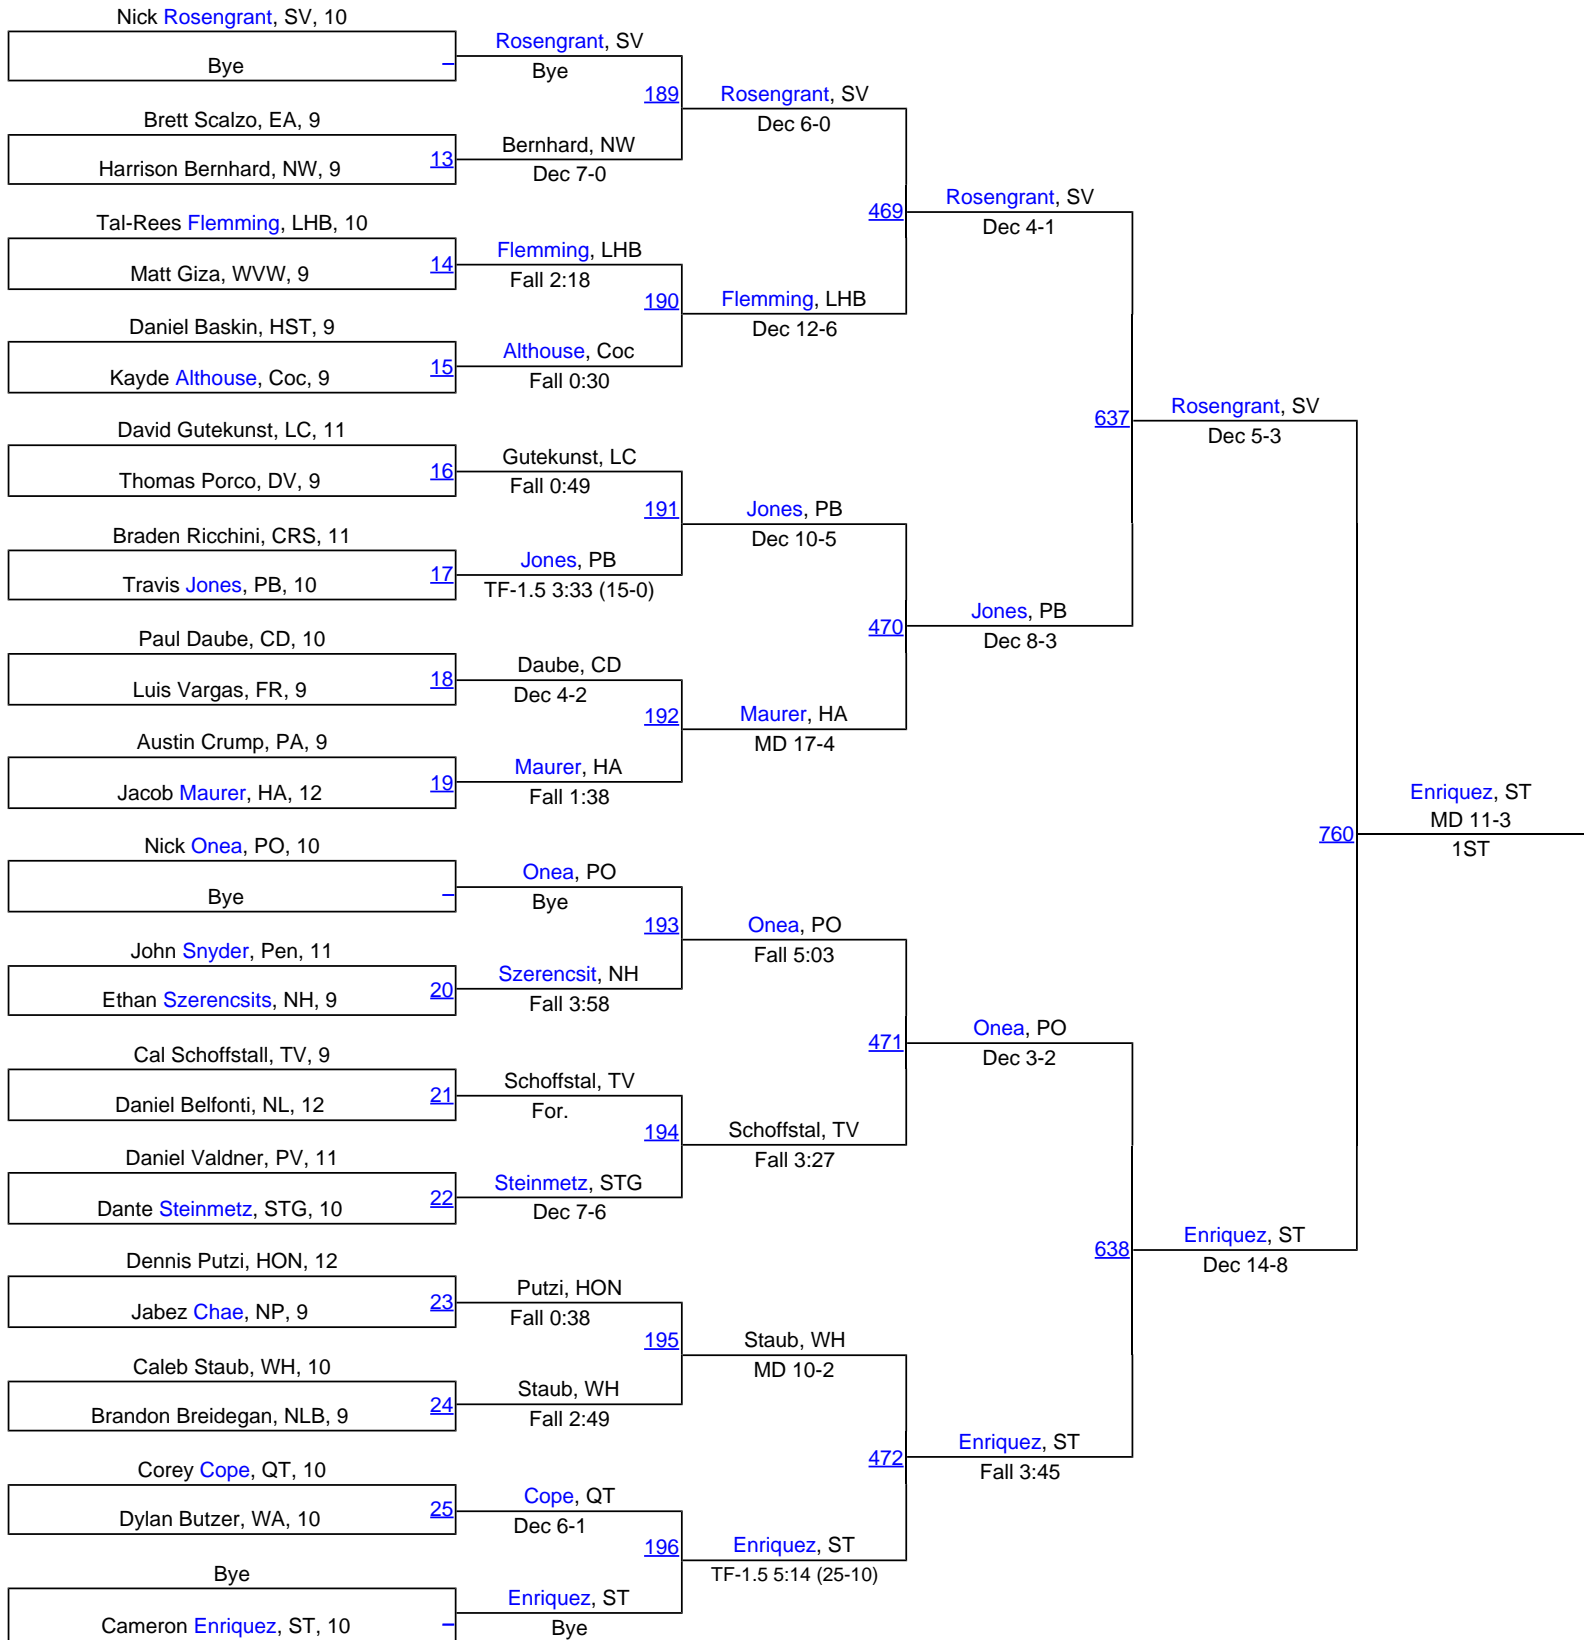

Bethlehem Holiday Wrestling Classic

106 **Lbs.**

Bracket List

106 Lbs.

Bracket List

Bethlehem Holiday Wrestling Classic

113 Lbs.

Bracket List