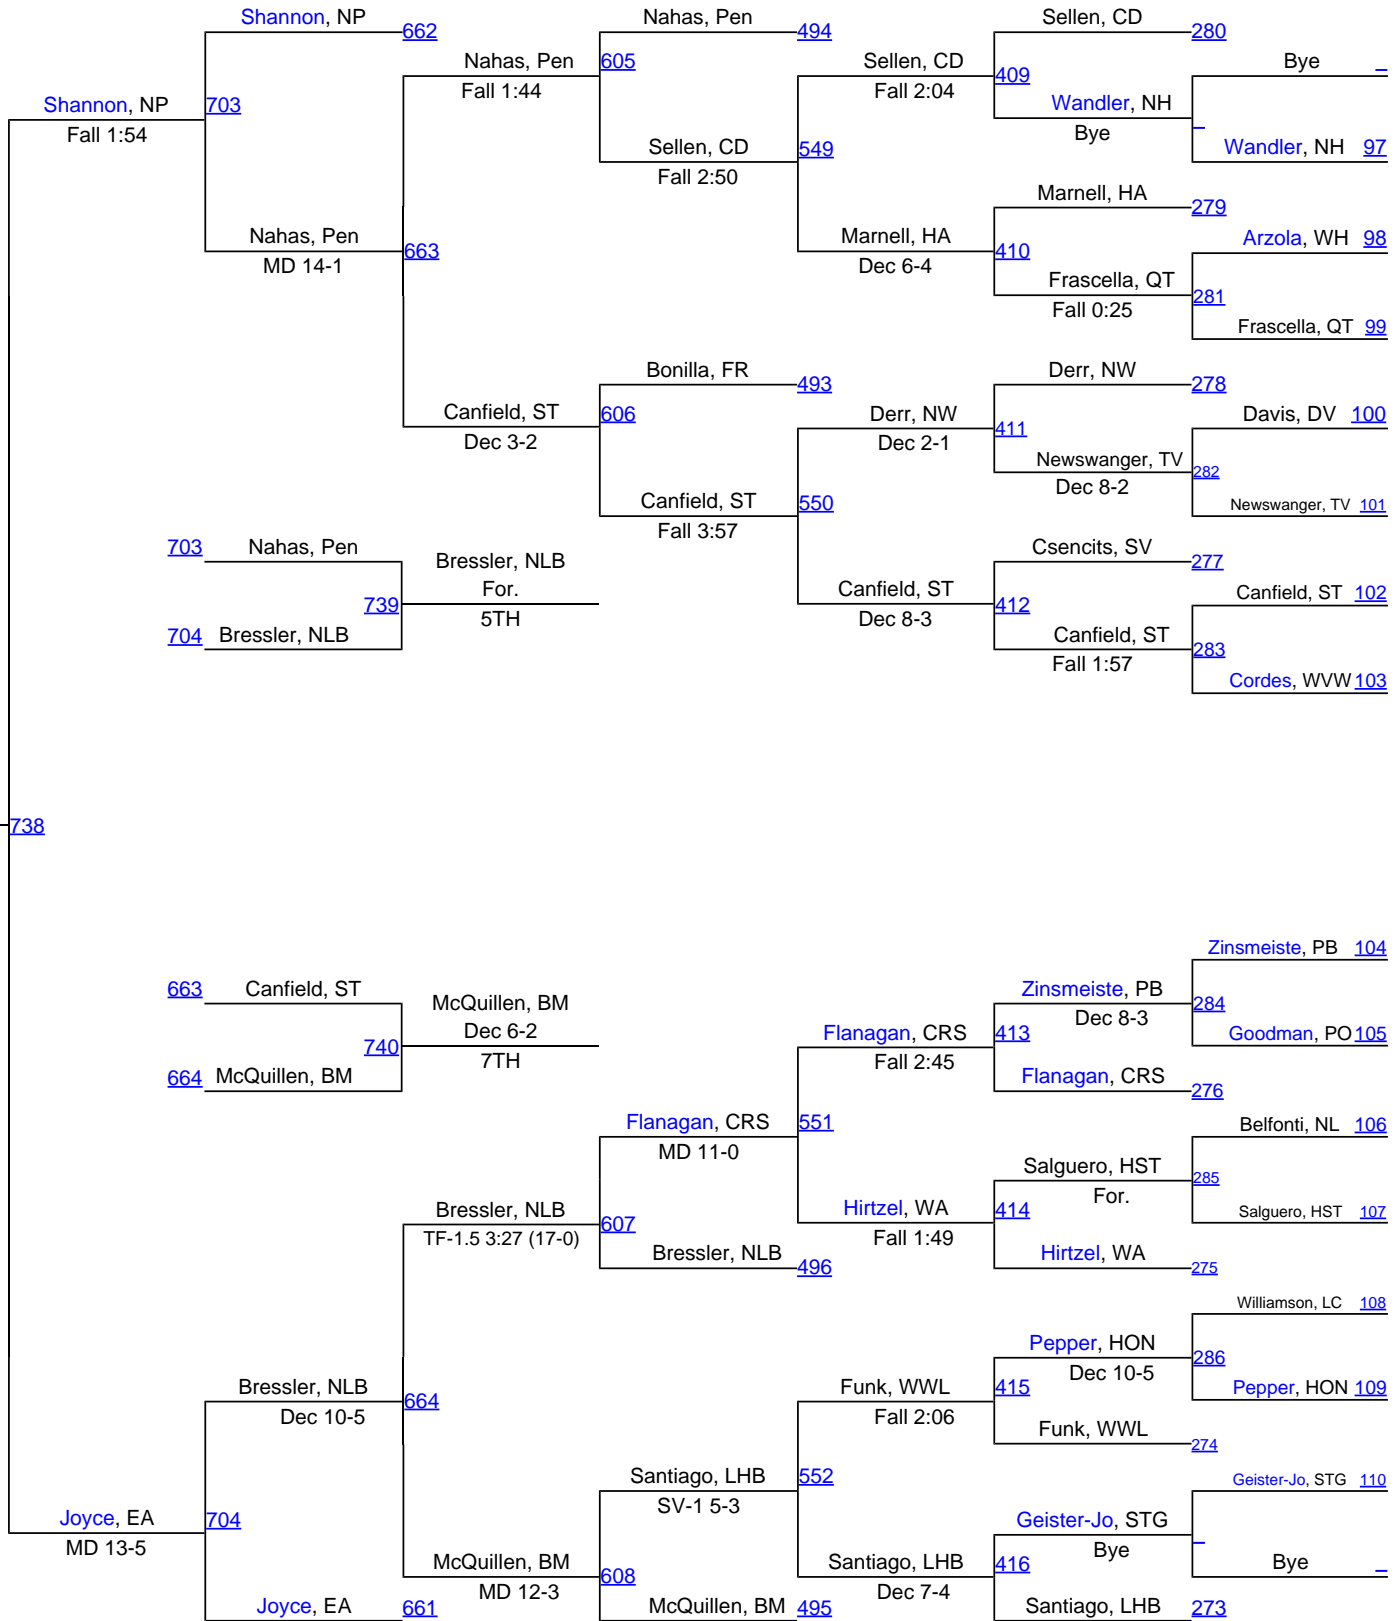

145 **Lbs.**

Bracket List

Bethlehem Holiday Wrestling Classic

152 **Lbs.**

Bracket List

152 Lbs.

Bracket List

Bethlehem Holiday Wrestling Classic