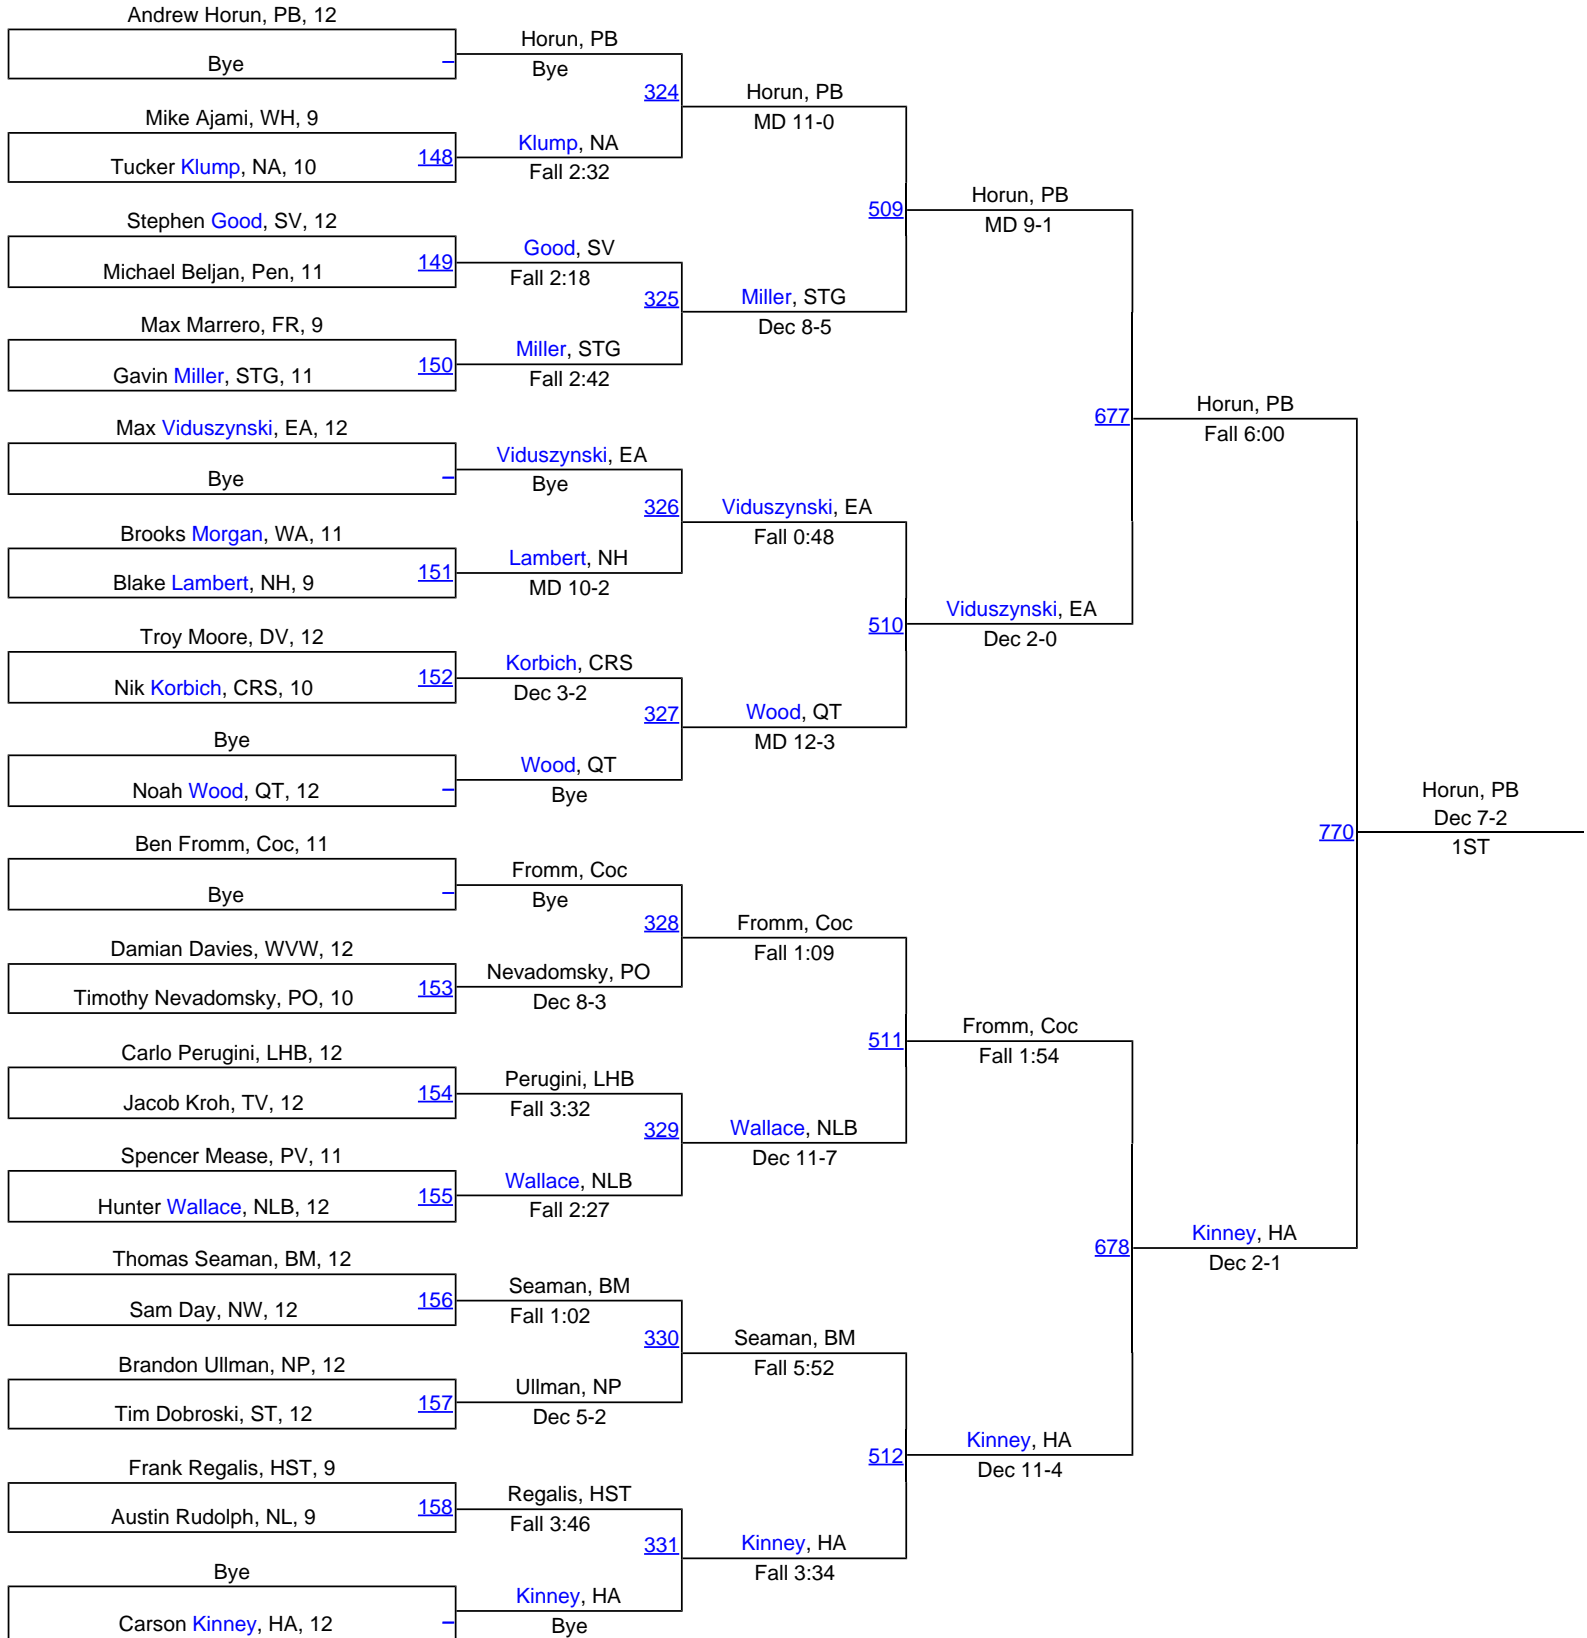

182 lbs.

Bracket List

182 Lbs.

Bracket List

Bethlehem Holiday Wrestling Classic

195 Lbs.

Bracket List

195 **Lbs.**