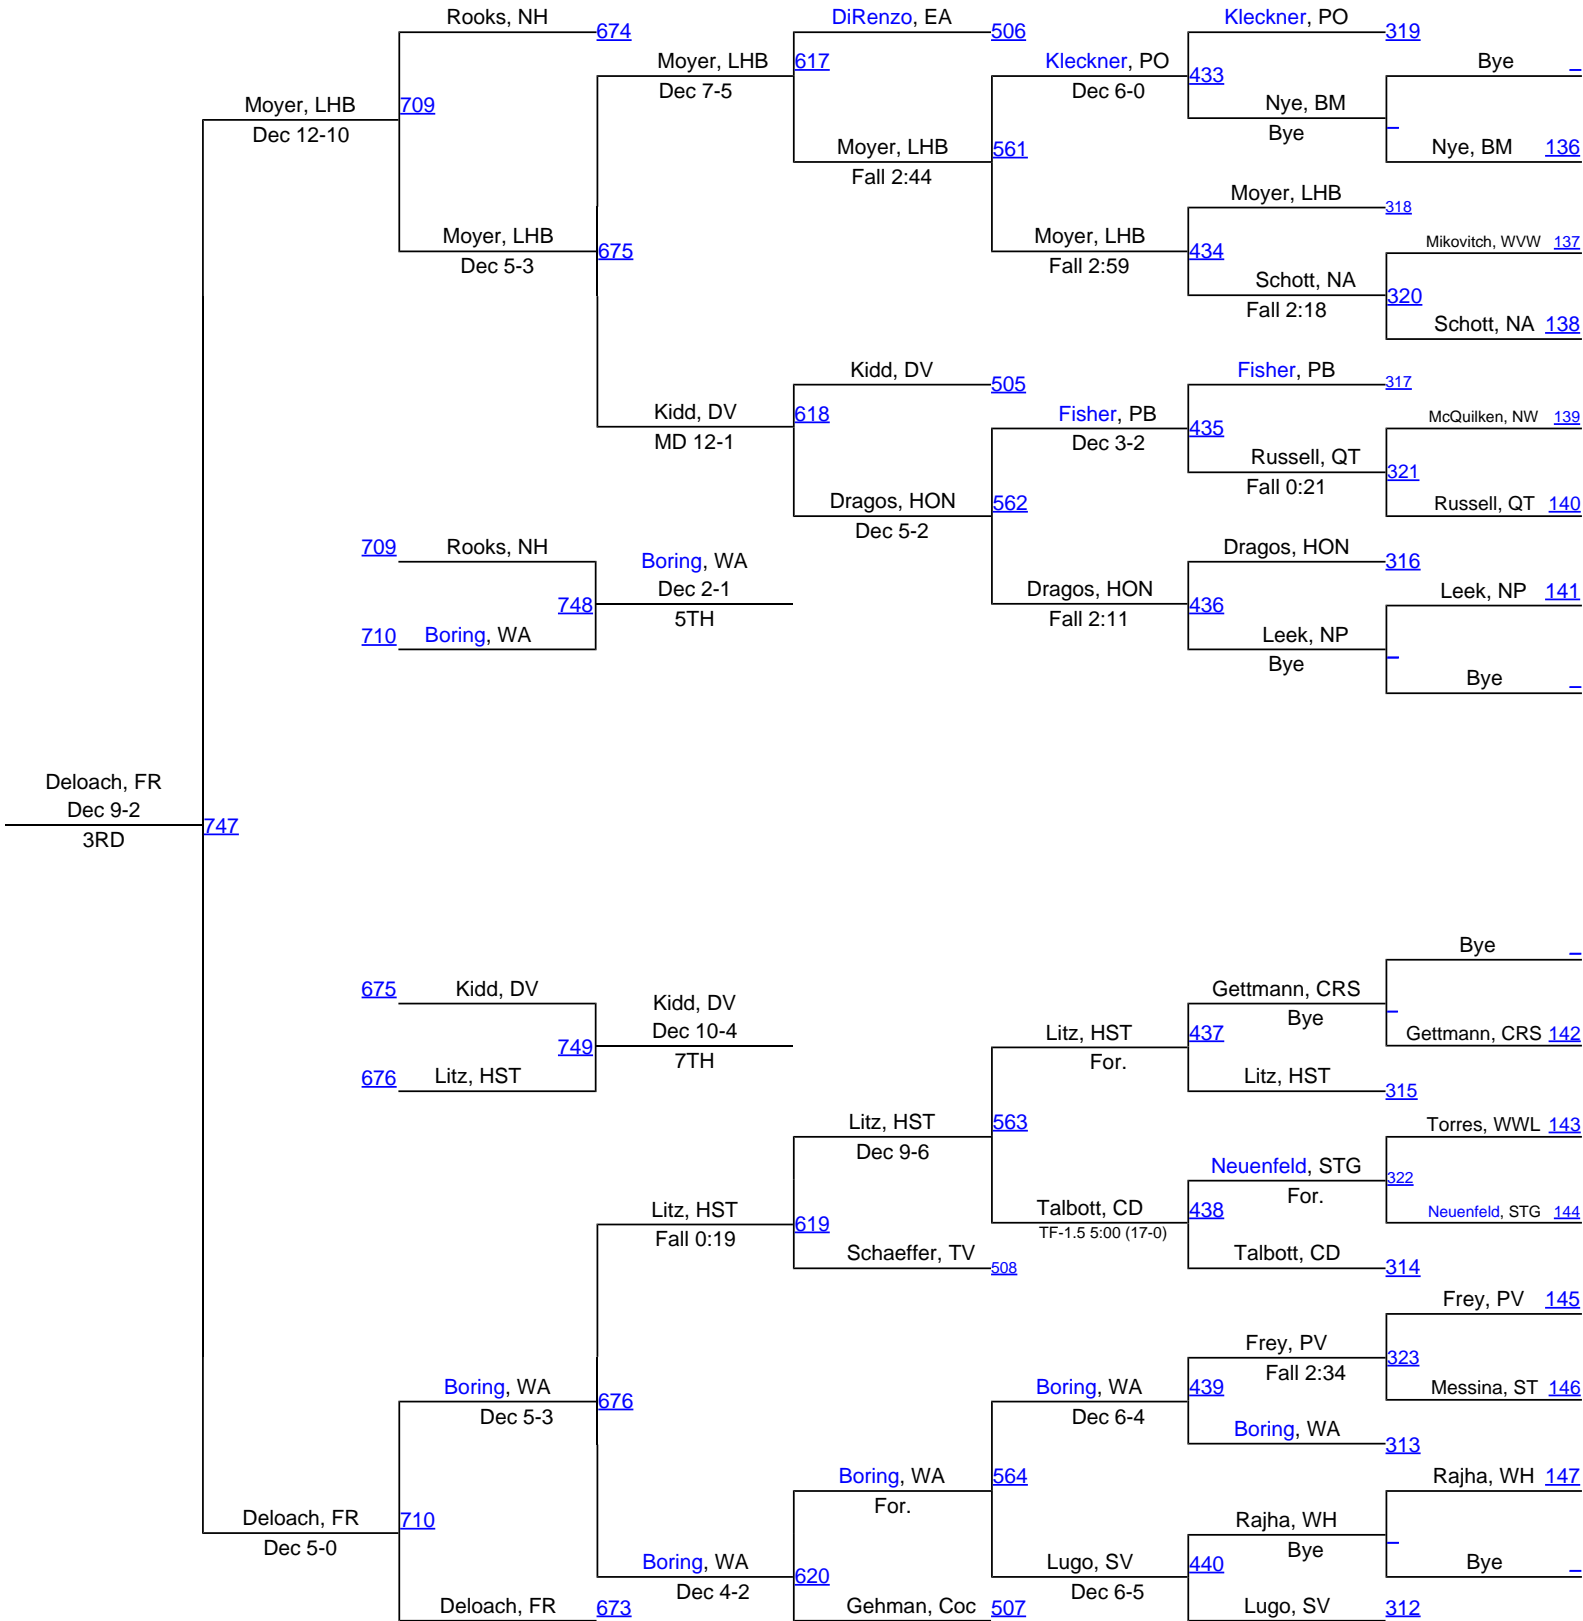

Bracket List

182 Lbs.