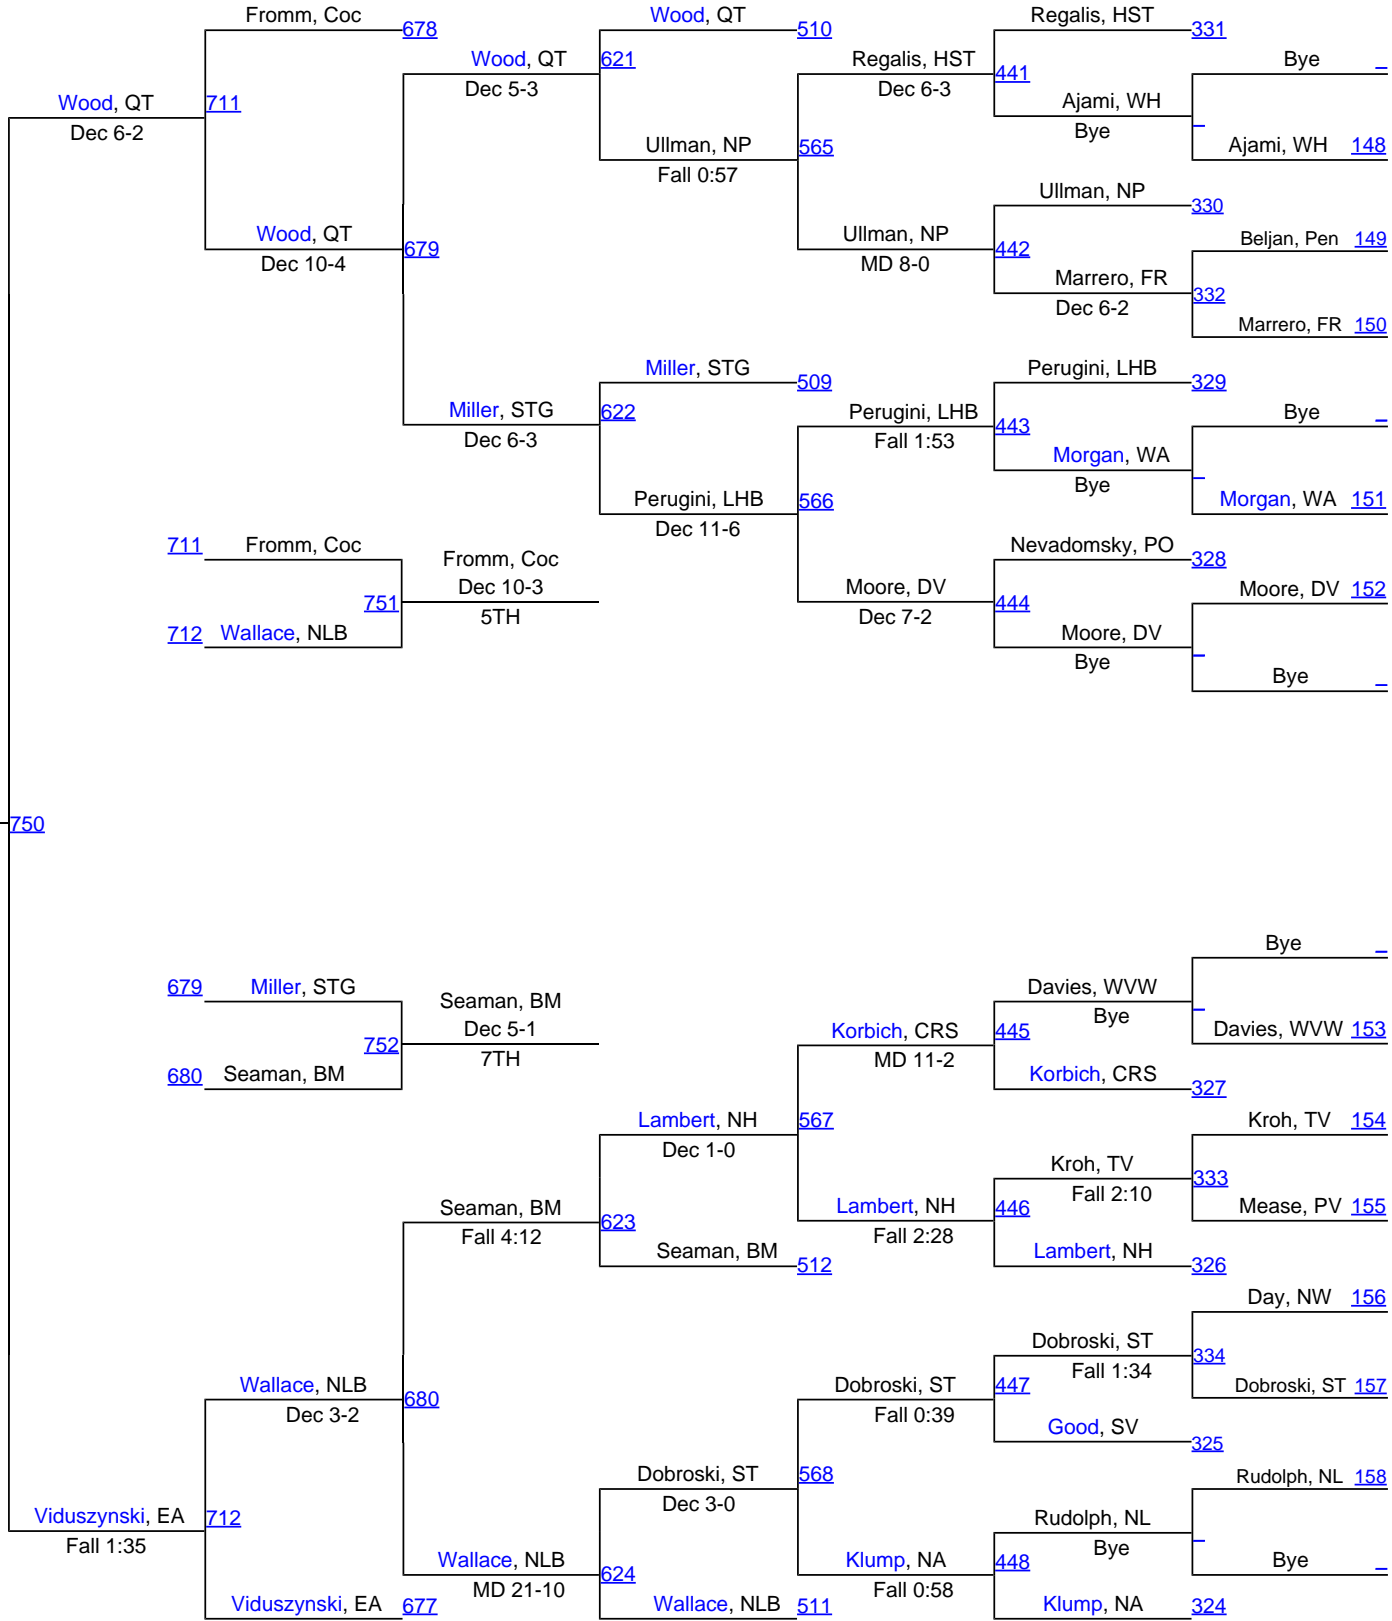

182 lbs.

Bracket List

182 Lbs.

Bracket List

Bethlehem Holiday Wrestling Classic

195 Lbs.

Bracket List

195 **Lbs.**