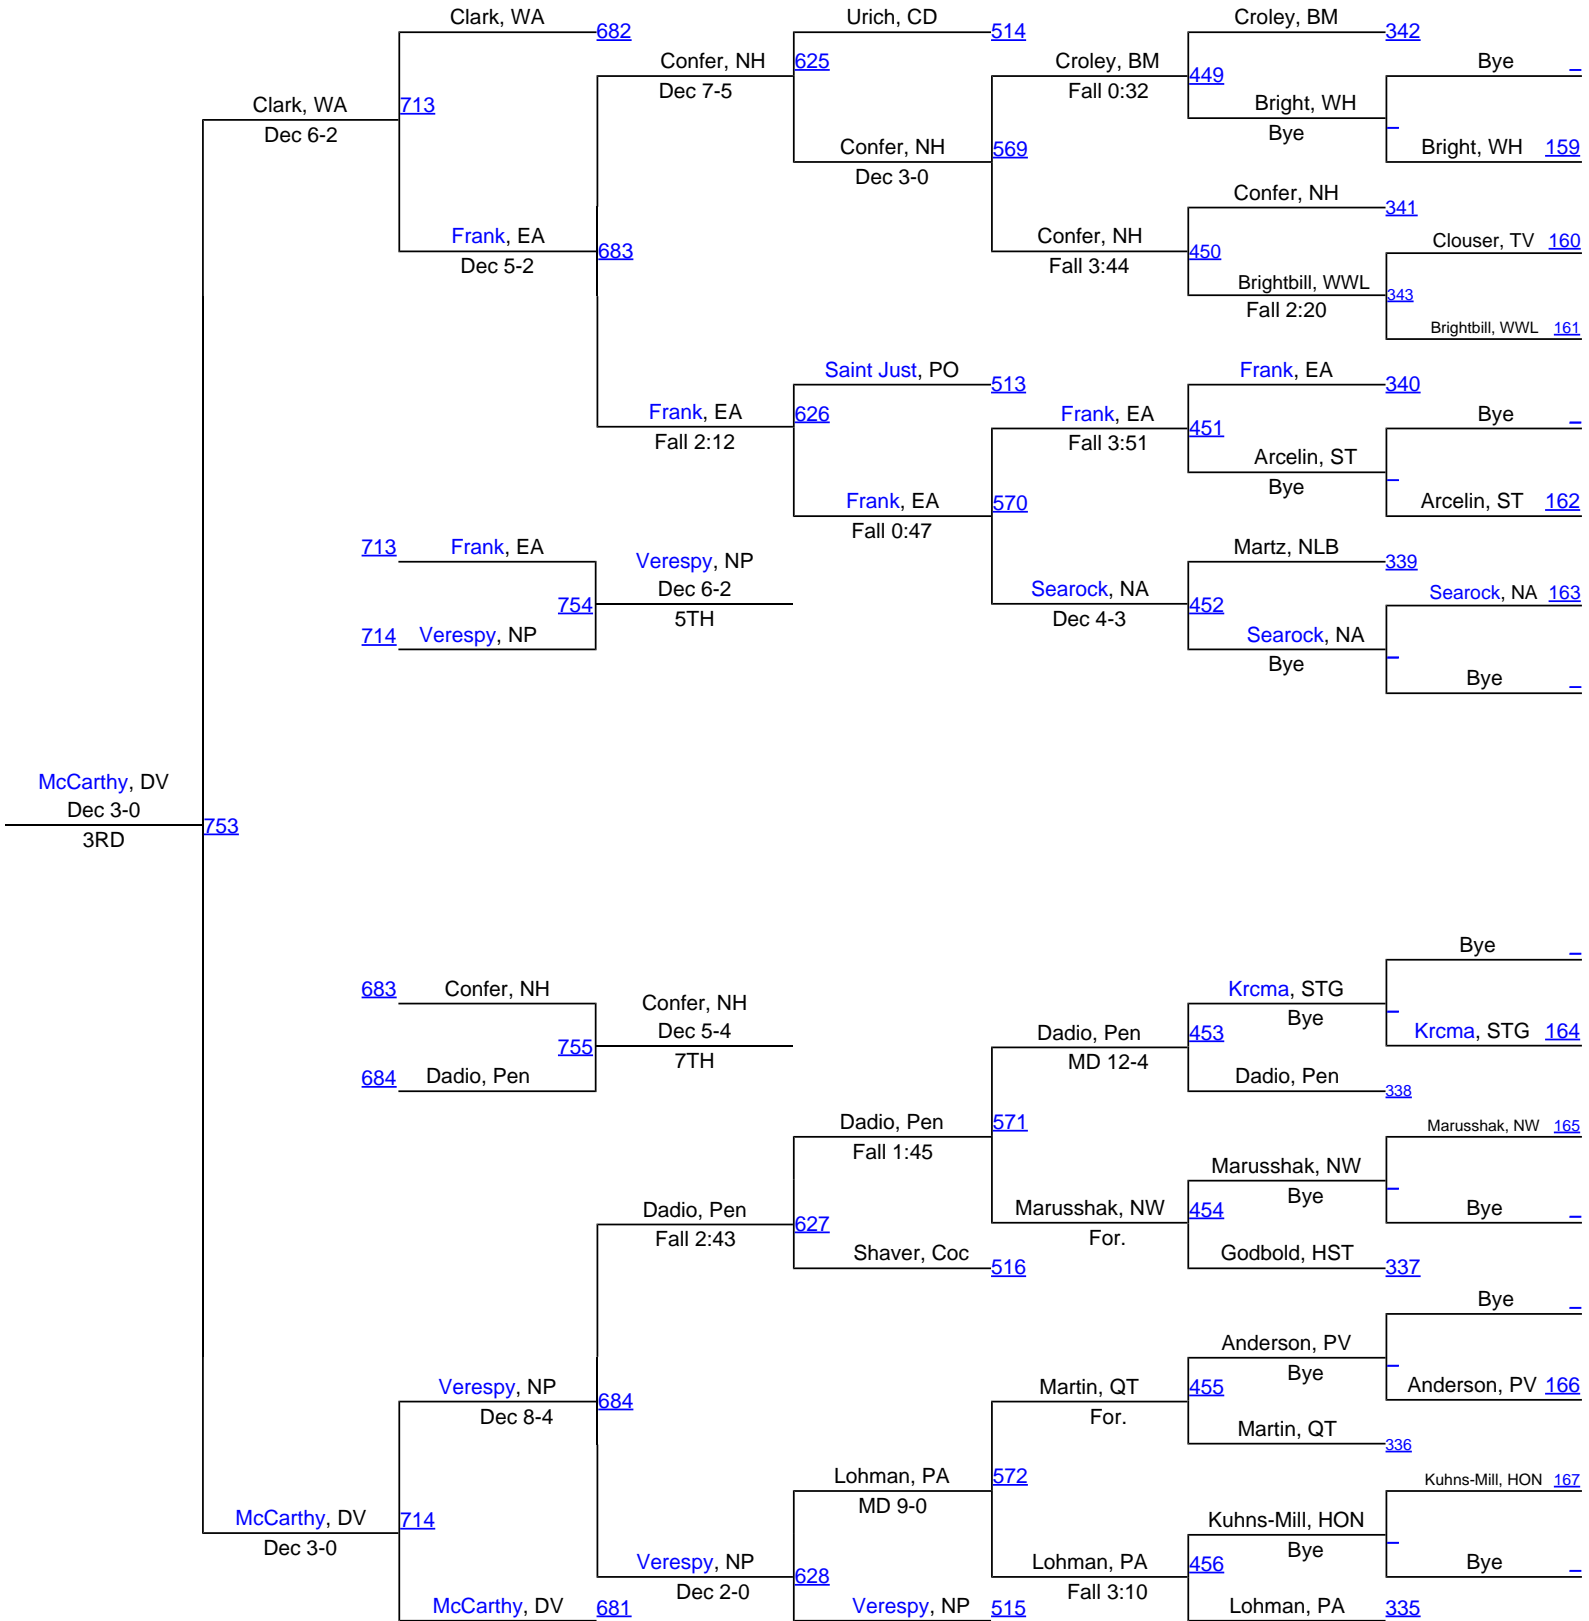

Bracket List

Bethlehem Holiday Wrestling Classic

220 lbs.

Bracket List

220 Lbs.

Bracket List

285 Lbs.