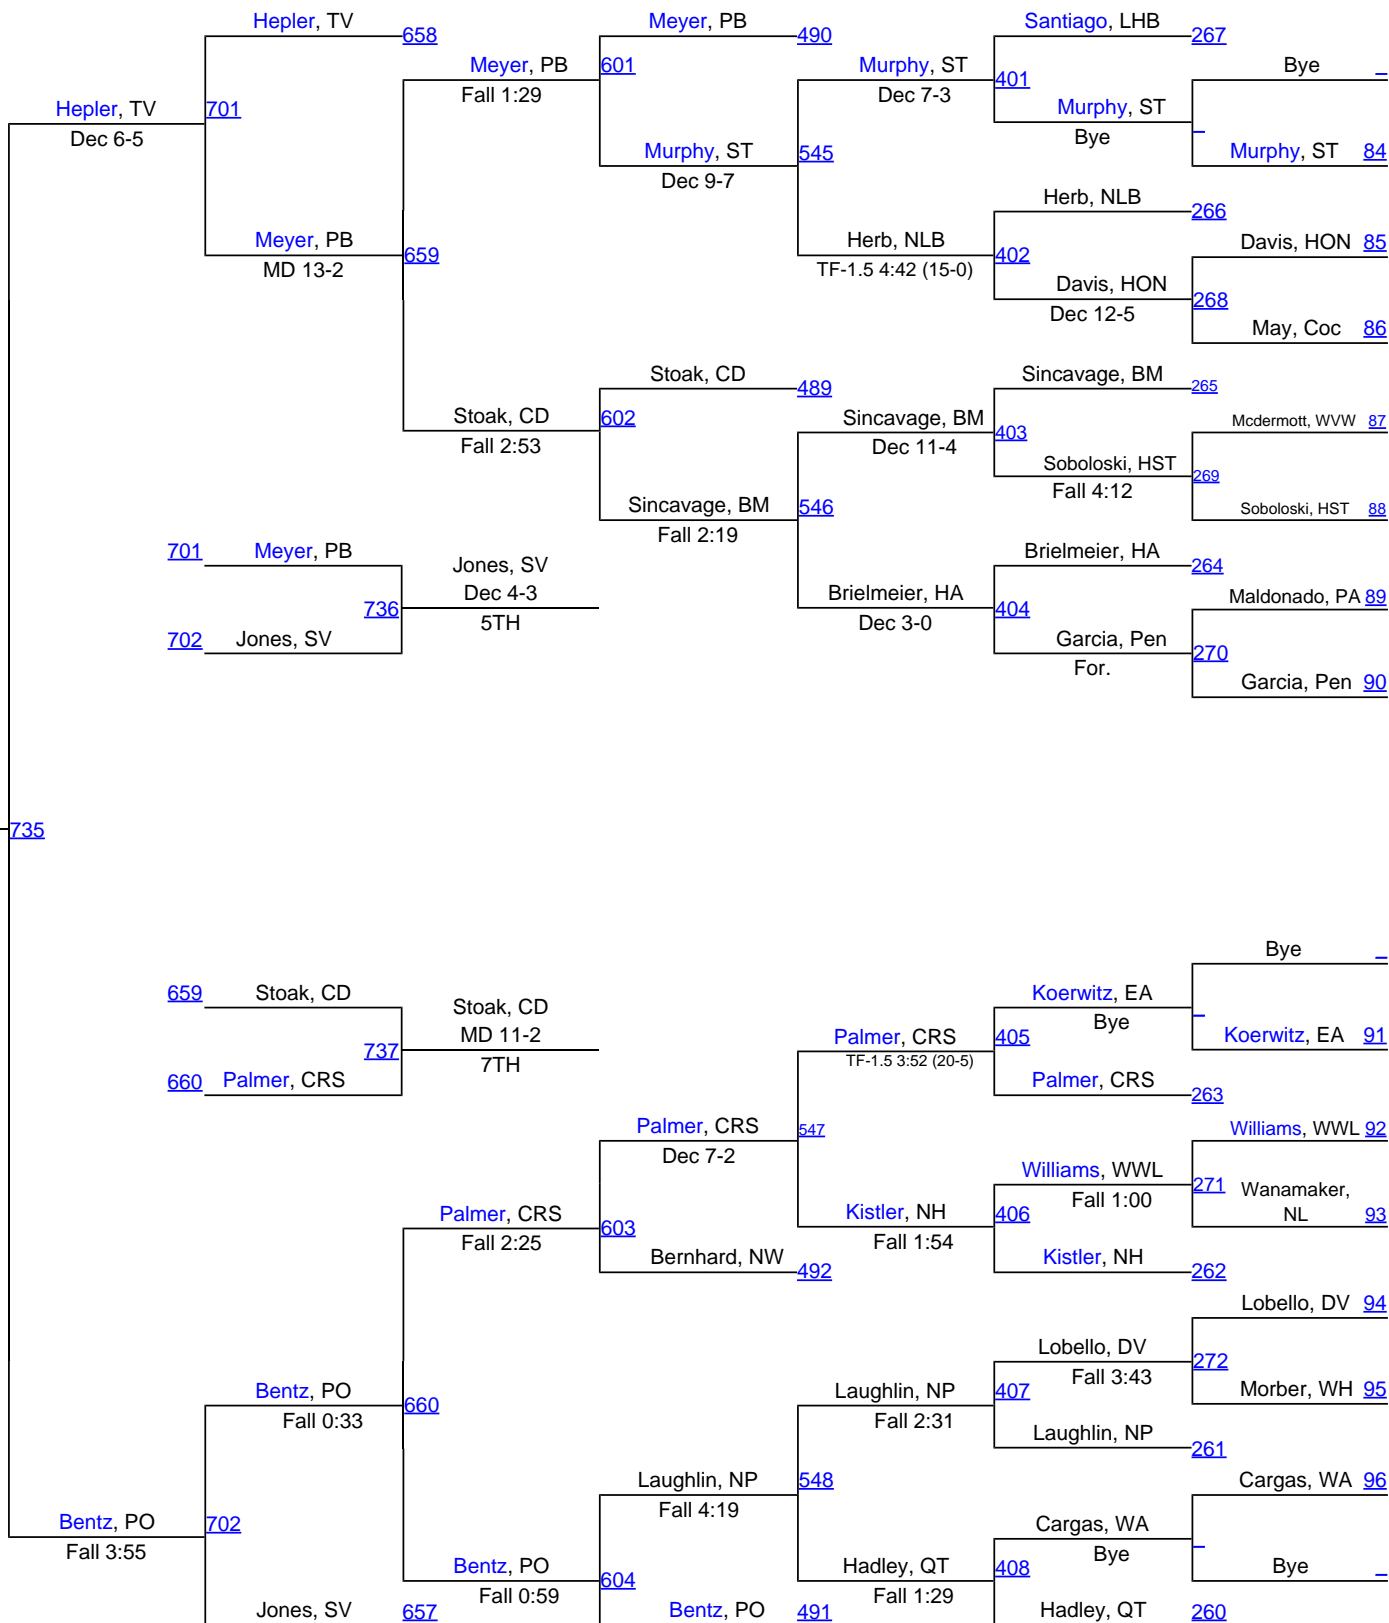

Bracket List

145 **Lbs.**