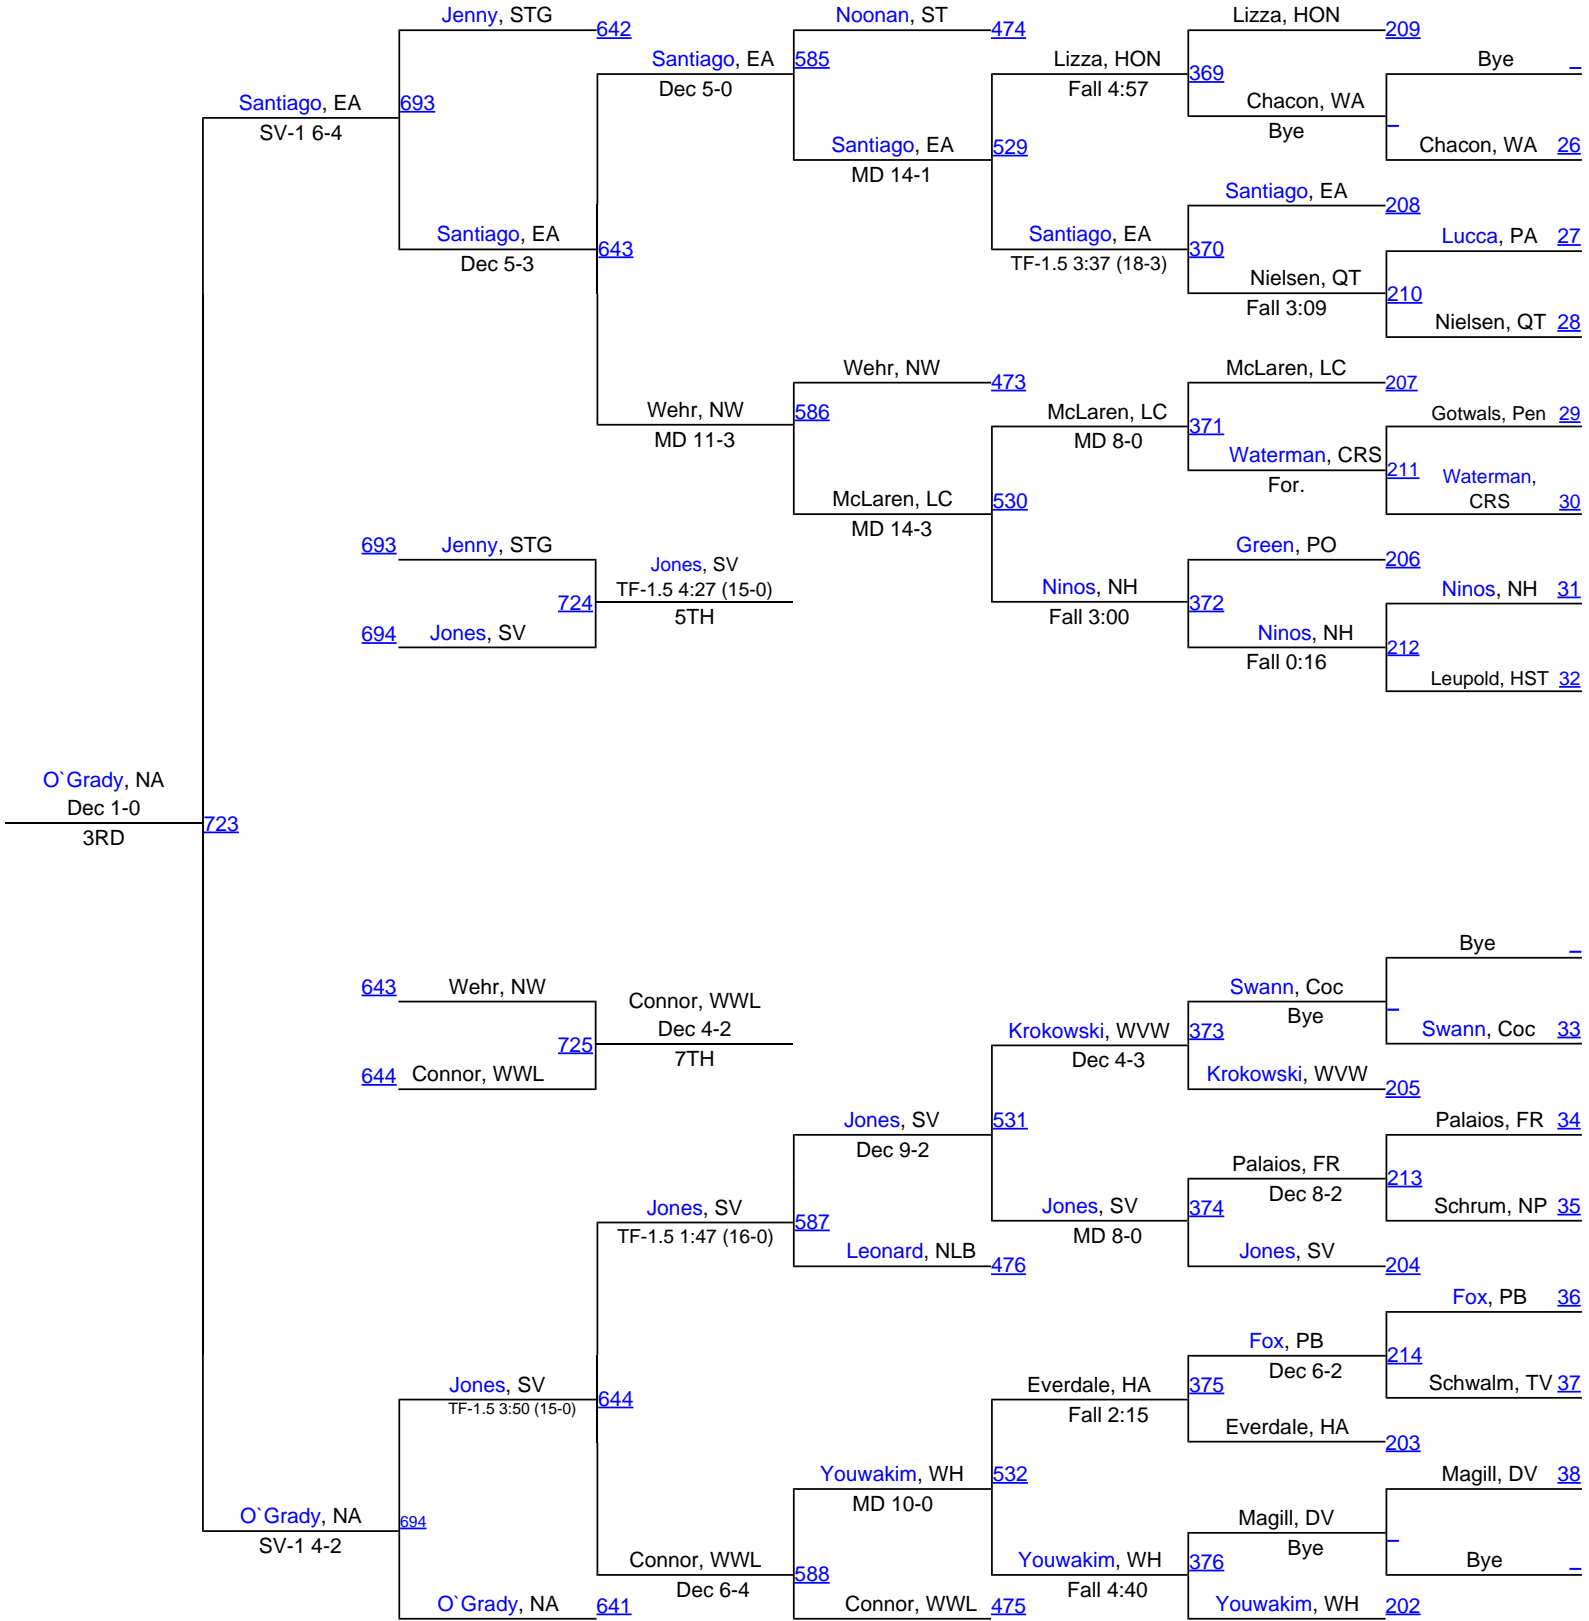

113 **Lbs.**

Bracket List

Bethlehem Holiday Wrestling Classic

120 **Lbs.**

Bracket List

120 Lbs.

Bethlehem Holiday Wrestling Classic

126 Lbs.