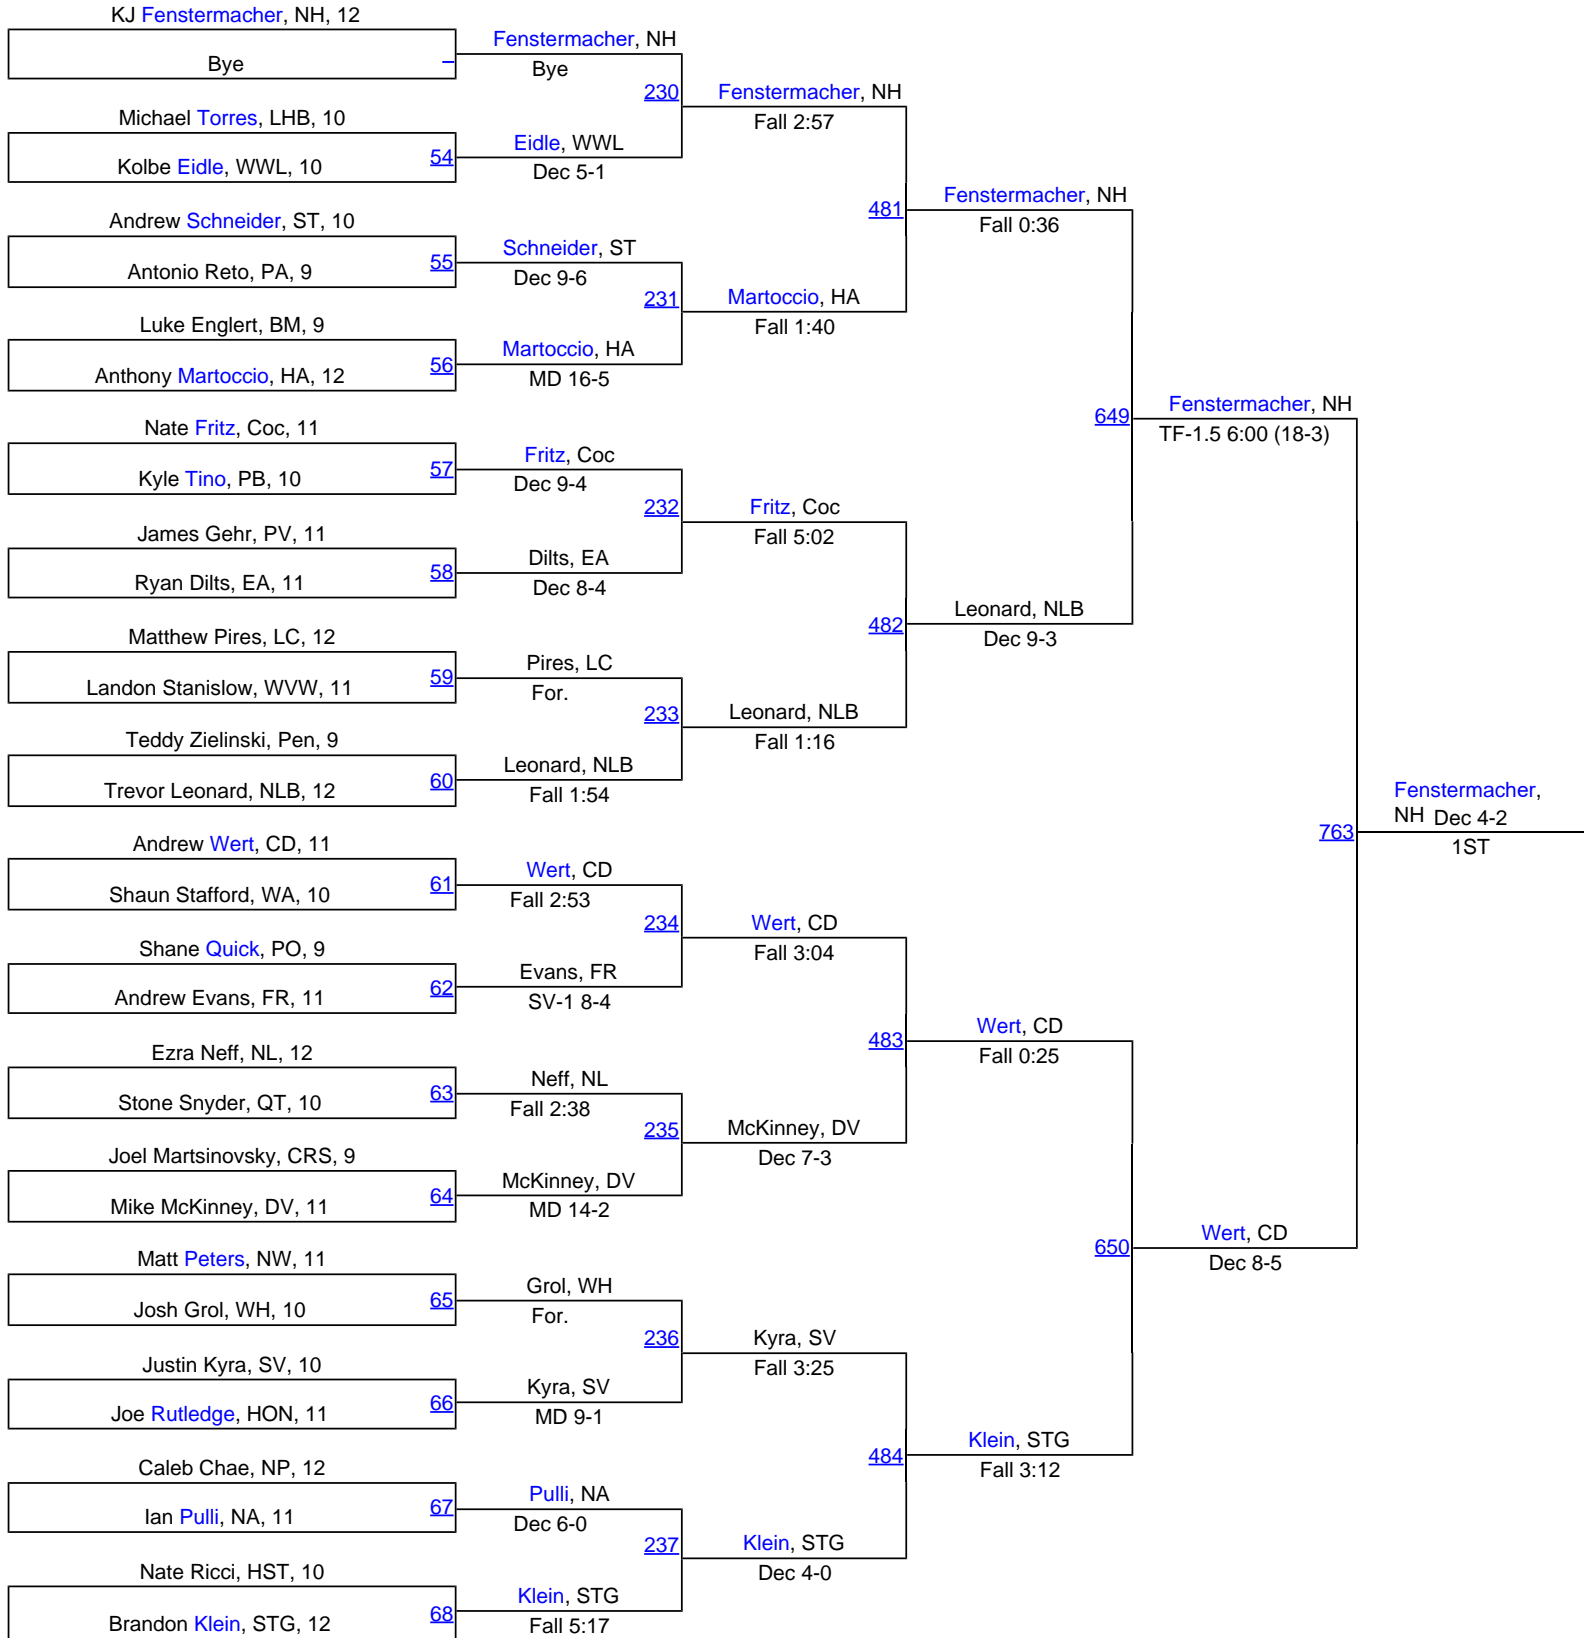

Bracket List

126 Lbs.

Bracket List

Bethlehem Holiday Wrestling Classic

132 lbs.

Bracket List

132 lbs.

Bracket List