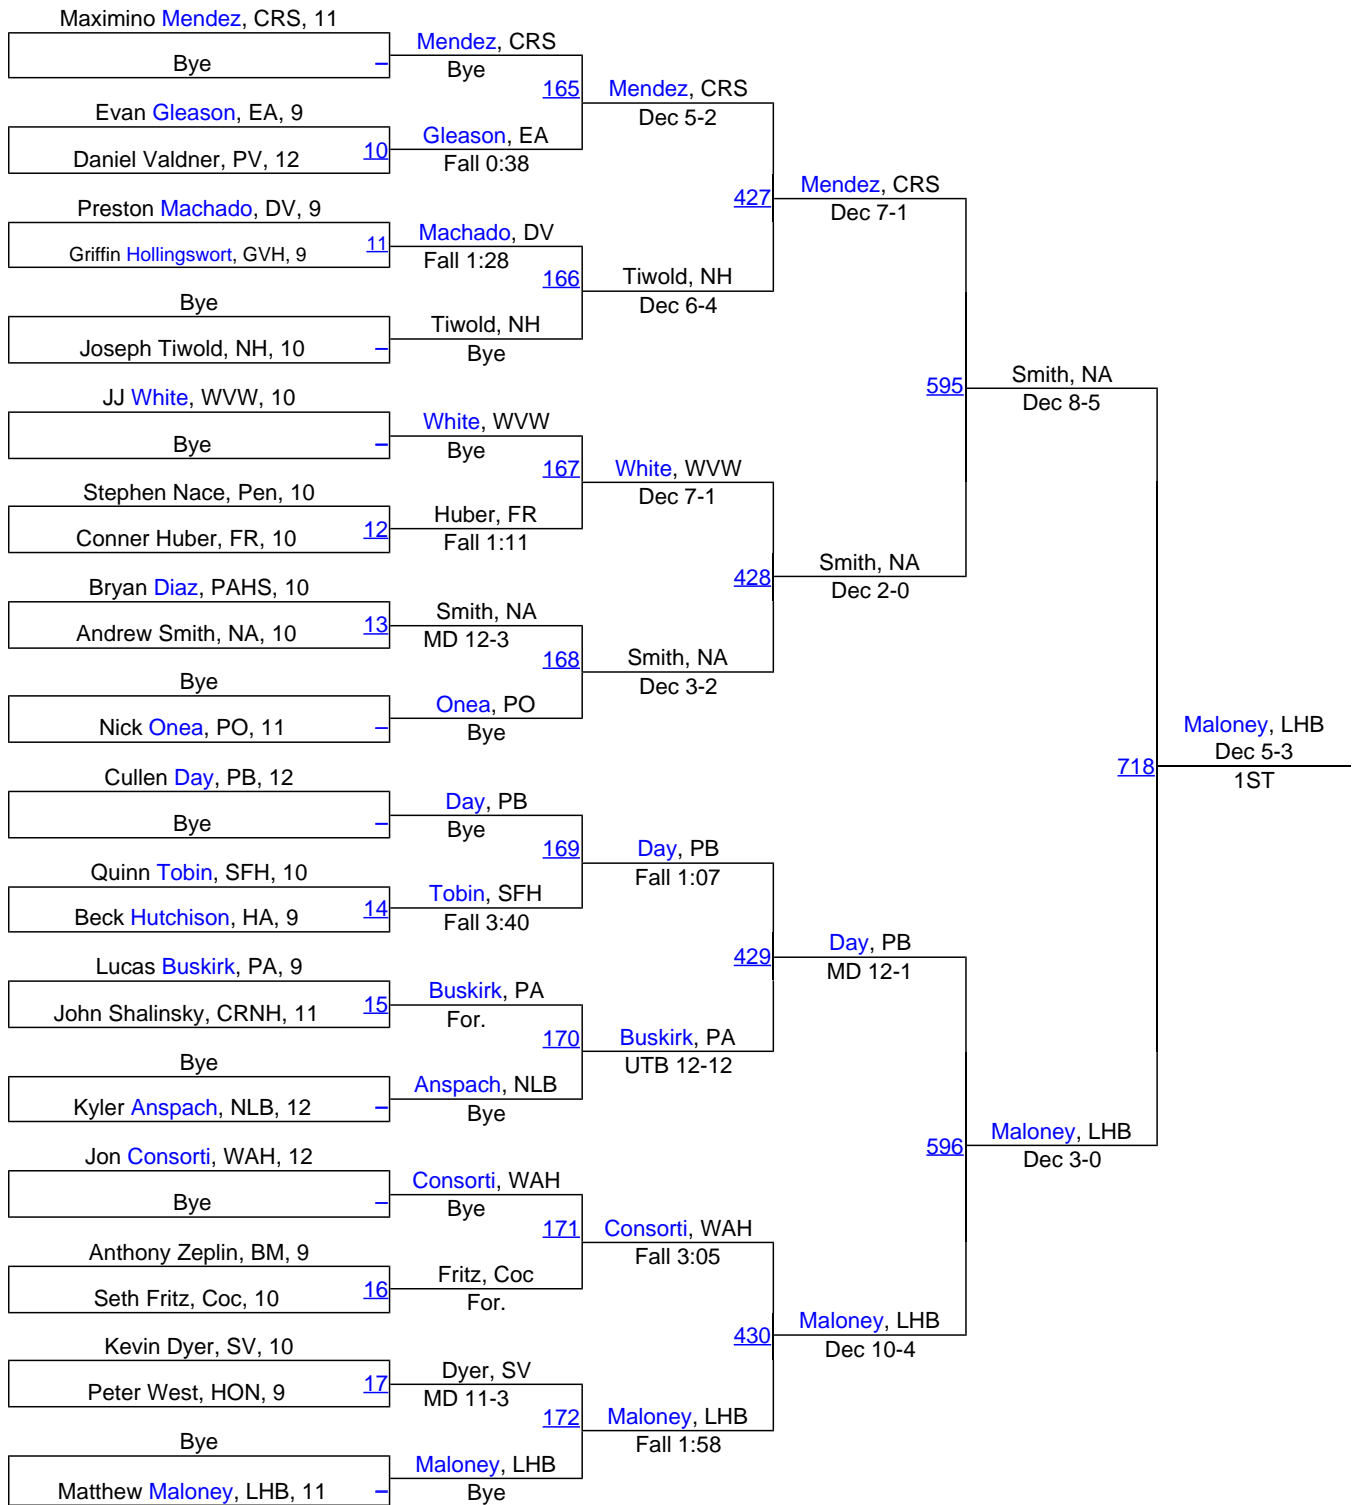

Bethlehem Holiday Wrestling Classic