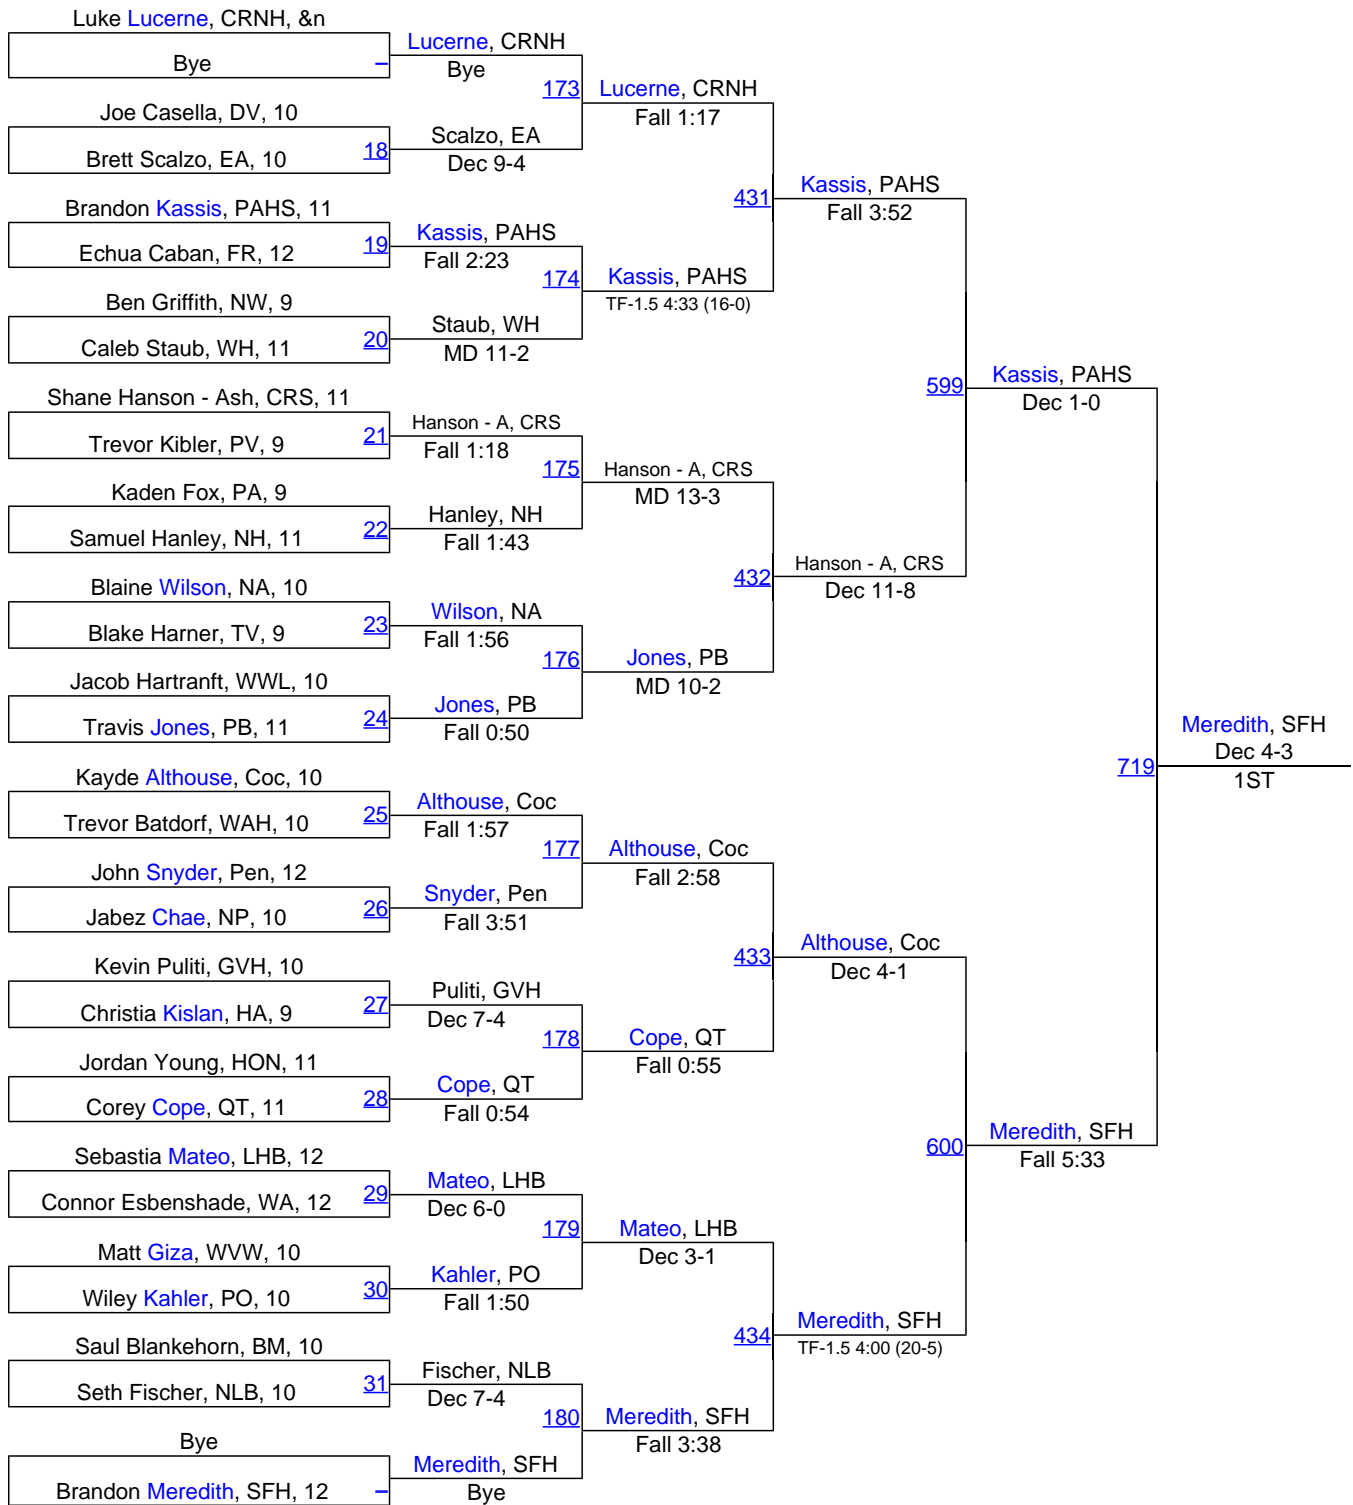

2017 Bethlehem Holiday Wrestling Classic

Team Scores

Place	Team	Abbr	Count	Points
1	Liberty, PA	LHB	14	185
2	Nazareth, PA	NA	12	169.5
3	Phillipsburg, NJ	PB	14	151
4	Saucon Valley, PA	SV	13	137
5	Easton, PA	EA	13	134
6	Northampton, PA	NH	13	122.5
7	Council Rock South, PA	CRS	13	114
7	Spring Ford, PA	SFH	13	114
9	Pottsville Area, PA	PO	13	108
10	Penridge, PA	Pen	12	103.5
11	Delaware Valley, PA	DV	13	102
12	Parkland, PA	PAHS	11	98.5
13	Northern Lebanon, PA	NLB	13	91
14	North Penn, PA	NP	13	89
15	Council Rock North, PA	CRNH	10	86
15	Northwestern Lehigh, PA	NW	12	86
17	Warwick, PA	WA	11	85.5
18	Freedom, PA	FR	11	82.5
19	Blue Mountain, PA	BM	14	69
20	Tri Valley, PA	TV	7	59
20	Wyoming Valley West, PA	WVW	12	59
22	Wilson West Lawn, PA	WWL	10	57
23	Hazleton, PA	HA	13	56
24	Wilson Area, PA	WAH	14	55
25	Cocalico, PA	Coc	13	54.5
26	Quakertown, PA	QT	12	51
27	Pen Argyl, PA	PA	11	43.5
28	Honesdale, PA	HON	14	39
29	Garnet Valley, PA	GVH	11	38.5
30	Pleasant Valley, PA	PV	12	23
31	Whitehall, PA	WH	12	14.5

Click On Bracket Weight To Come Back To This List

Bethlehem Holiday Wrestling Classic

Bethlehem Holiday Wrestling Classic

Bethlehem Holiday Wrestling Classic

120

Bethlehem Holiday Wrestling Classic

Bethlehem Holiday Wrestling Classic

Bethlehem Holiday Wrestling Classic

Bethlehem Holiday Wrestling Classic

Bethlehem Holiday Wrestling Classic

Bethlehem Holiday Wrestling Classic

Bethlehem Holiday Wrestling Classic

Bethlehem Holiday Wrestling Classic