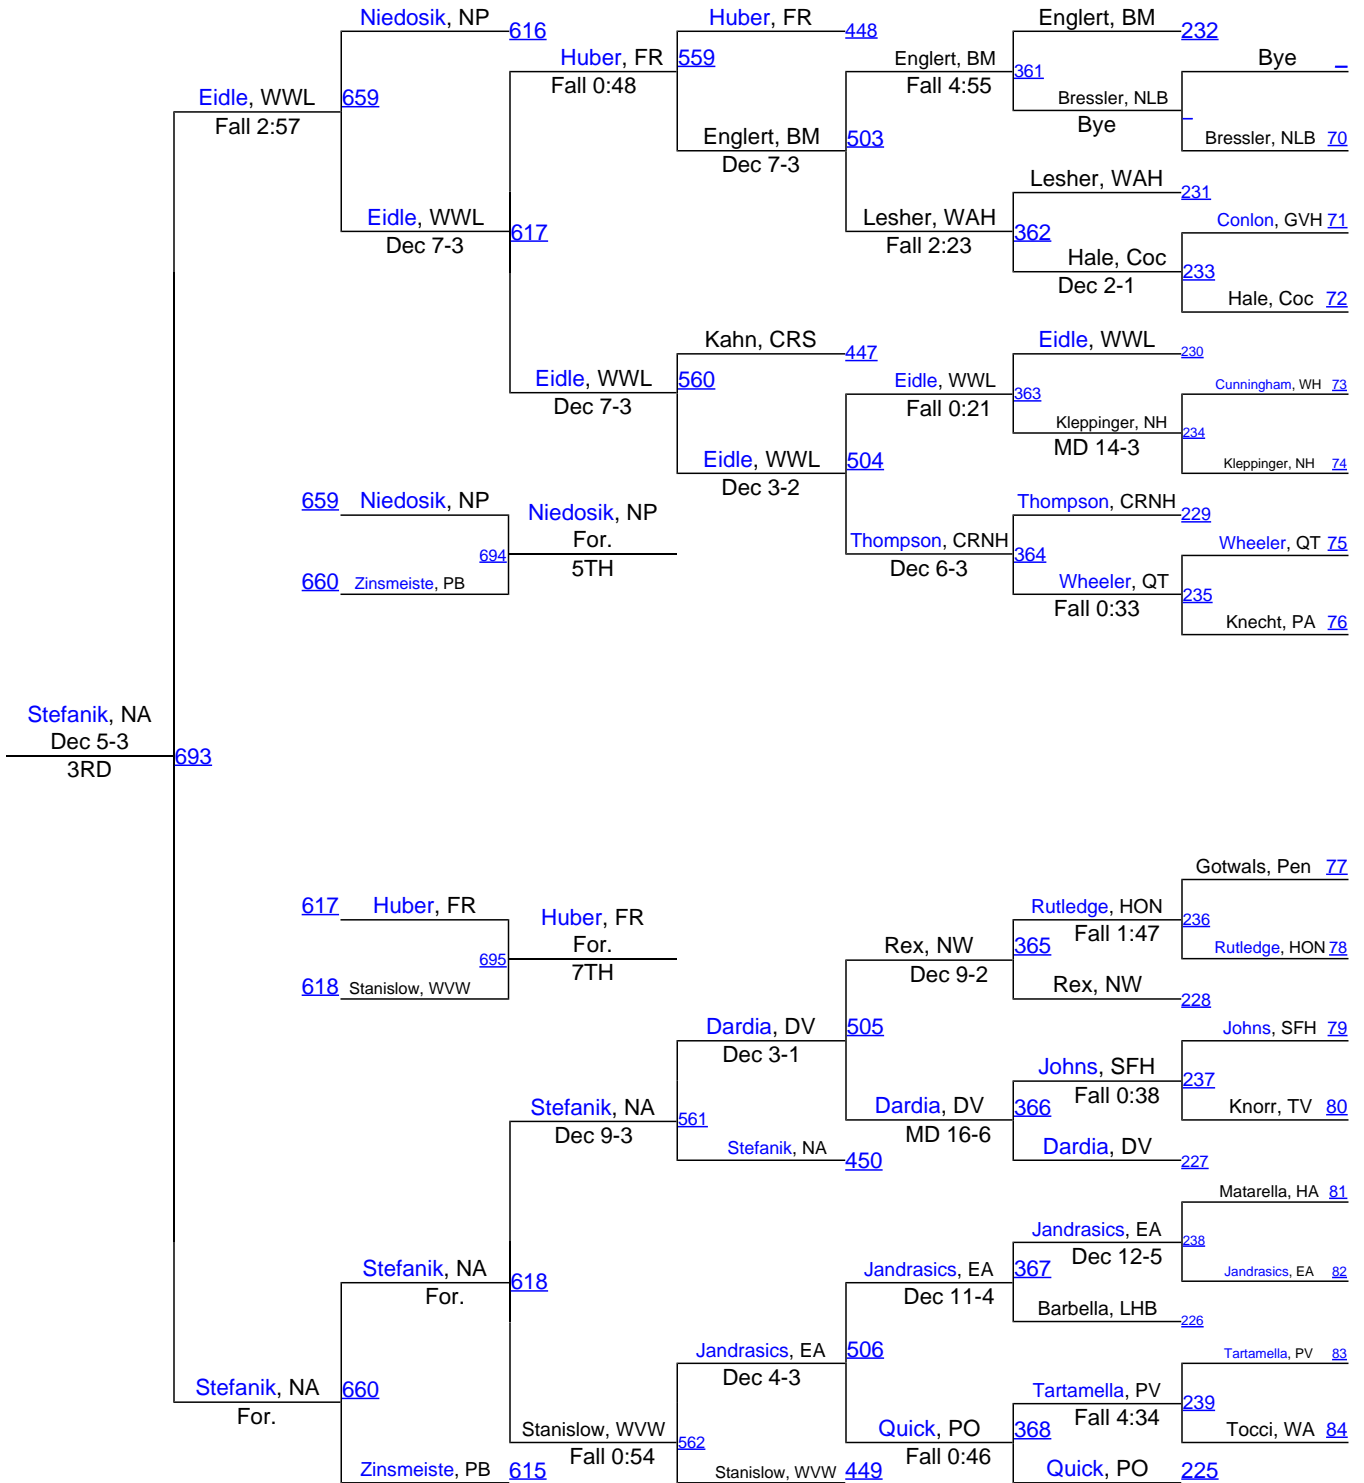

106 Lbs.	Consolations
113 Lbs.	Consolations
120 Lbs.	Consolations
126 Lbs.	Consolations
132 Lbs.	Consolations
138 Lbs.	Consolations
145 Lbs.	Consolations
152 Lbs.	Consolations
160 Lbs.	Consolations
170 Lbs.	Consolations
182 Lbs.	Consolations
195 Lbs.	Consolations
220 Lbs.	Consolations
285 Lbs.	Consolations

Click On Bracket Weight To Come Back To This List

Bethlehem Holiday Wrestling Classic

Bethlehem Holiday Wrestling Classic

Bethlehem Holiday Wrestling Classic

120

Bethlehem Holiday Wrestling Classic

Bethlehem Holiday Wrestling Classic

Bethlehem Holiday Wrestling Classic

Bethlehem Holiday Wrestling Classic

Bethlehem Holiday Wrestling Classic

Bethlehem Holiday Wrestling Classic

Bethlehem Holiday Wrestling Classic

Bethlehem Holiday Wrestling Classic