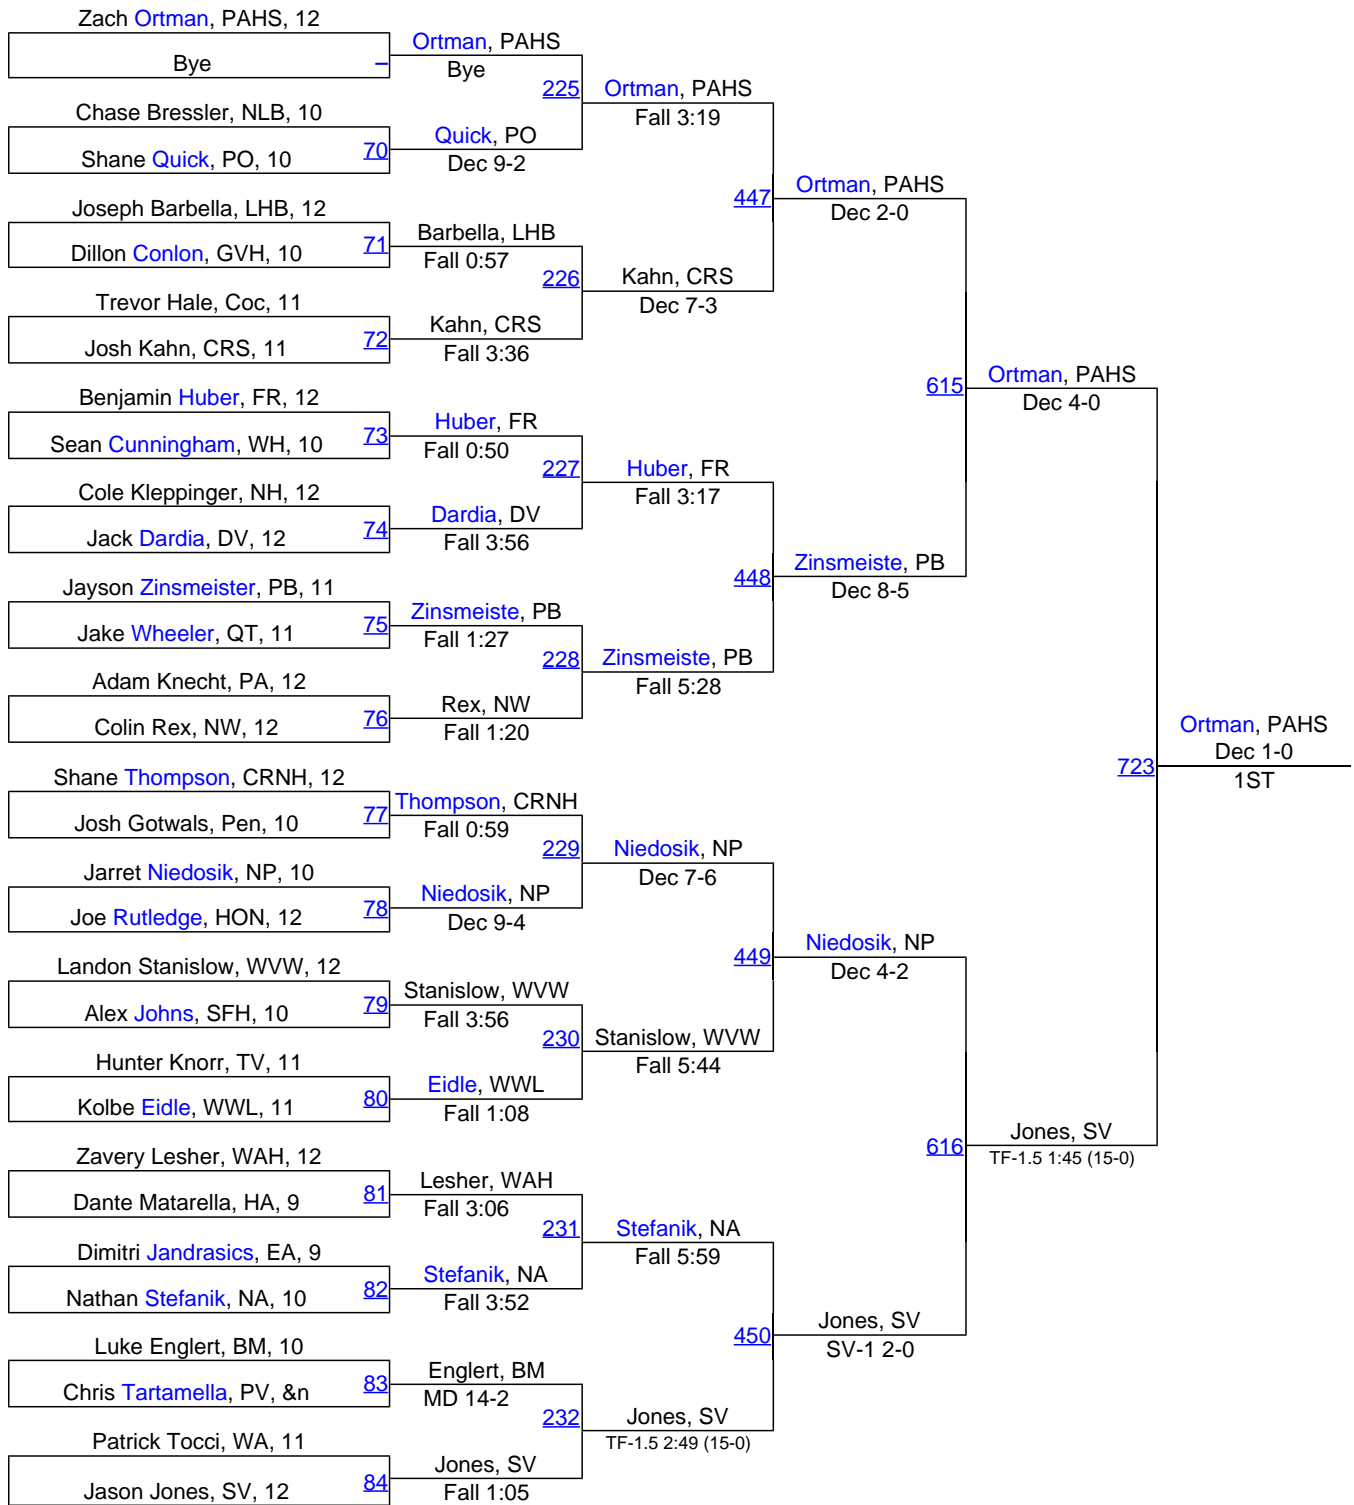

2017 Bethlehem Holiday Wrestling Classic

Team Scores

Place	Team	Abbr	Count	Points
1	Liberty, PA	LHB	14	185
2	Nazareth, PA	NA	12	169.5
3	Phillipsburg, NJ	PB	14	151
4	Saucon Valley, PA	SV	13	137
5	Easton, PA	EA	13	134
6	Northampton, PA	NH	13	122.5
7	Council Rock South, PA	CRS	13	114
7	Spring Ford, PA	SFH	13	114
9	Pottsville Area, PA	PO	13	108
10	Penridge, PA	Pen	12	103.5
11	Delaware Valley, PA	DV	13	102
12	Parkland, PA	PAHS	11	98.5
13	Northern Lebanon, PA	NLB	13	91
14	North Penn, PA	NP	13	89
15	Council Rock North, PA	CRNH	10	86
15	Northwestern Lehigh, PA	NW	12	86
17	Warwick, PA	WA	11	85.5
18	Freedom, PA	FR	11	82.5
19	Blue Mountain, PA	BM	14	69
20	Tri Valley, PA	TV	7	59
20	Wyoming Valley West, PA	WVW	12	59
22	Wilson West Lawn, PA	WWL	10	57
23	Hazleton, PA	HA	13	56
24	Wilson Area, PA	WAH	14	55
25	Cocalico, PA	Coc	13	54.5
26	Quakertown, PA	QT	12	51
27	Pen Argyl, PA	PA	11	43.5
28	Honesdale, PA	HON	14	39
29	Garnet Valley, PA	GVH	11	38.5
30	Pleasant Valley, PA	PV	12	23
31	Whitehall, PA	WH	12	14.5

Click On Bracket Weight To Come Back To This List

Bethlehem Holiday Wrestling Classic

Bethlehem Holiday Wrestling Classic

Bethlehem Holiday Wrestling Classic

120

Bethlehem Holiday Wrestling Classic

Bethlehem Holiday Wrestling Classic

Bethlehem Holiday Wrestling Classic

Bethlehem Holiday Wrestling Classic

Bethlehem Holiday Wrestling Classic

Bethlehem Holiday Wrestling Classic

Bethlehem Holiday Wrestling Classic

Bethlehem Holiday Wrestling Classic