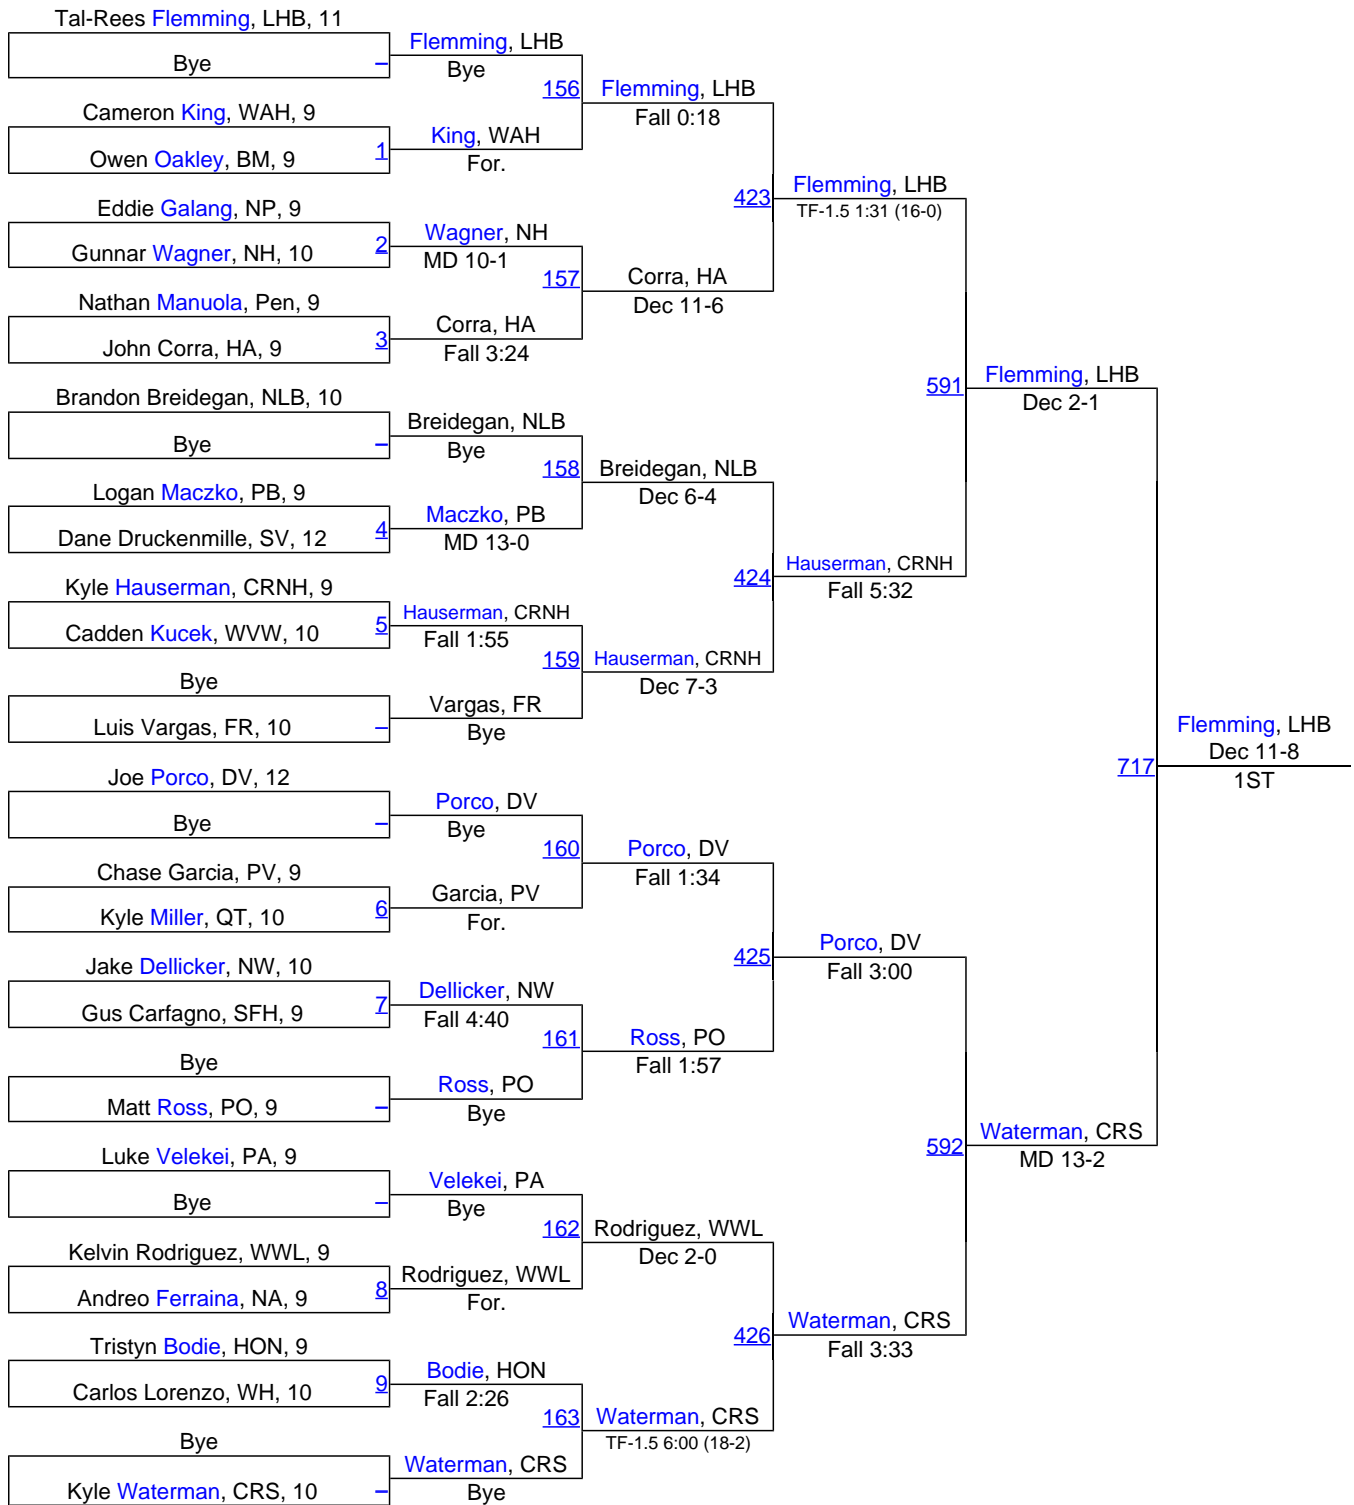

Bethlehem Holiday Wrestling Classic