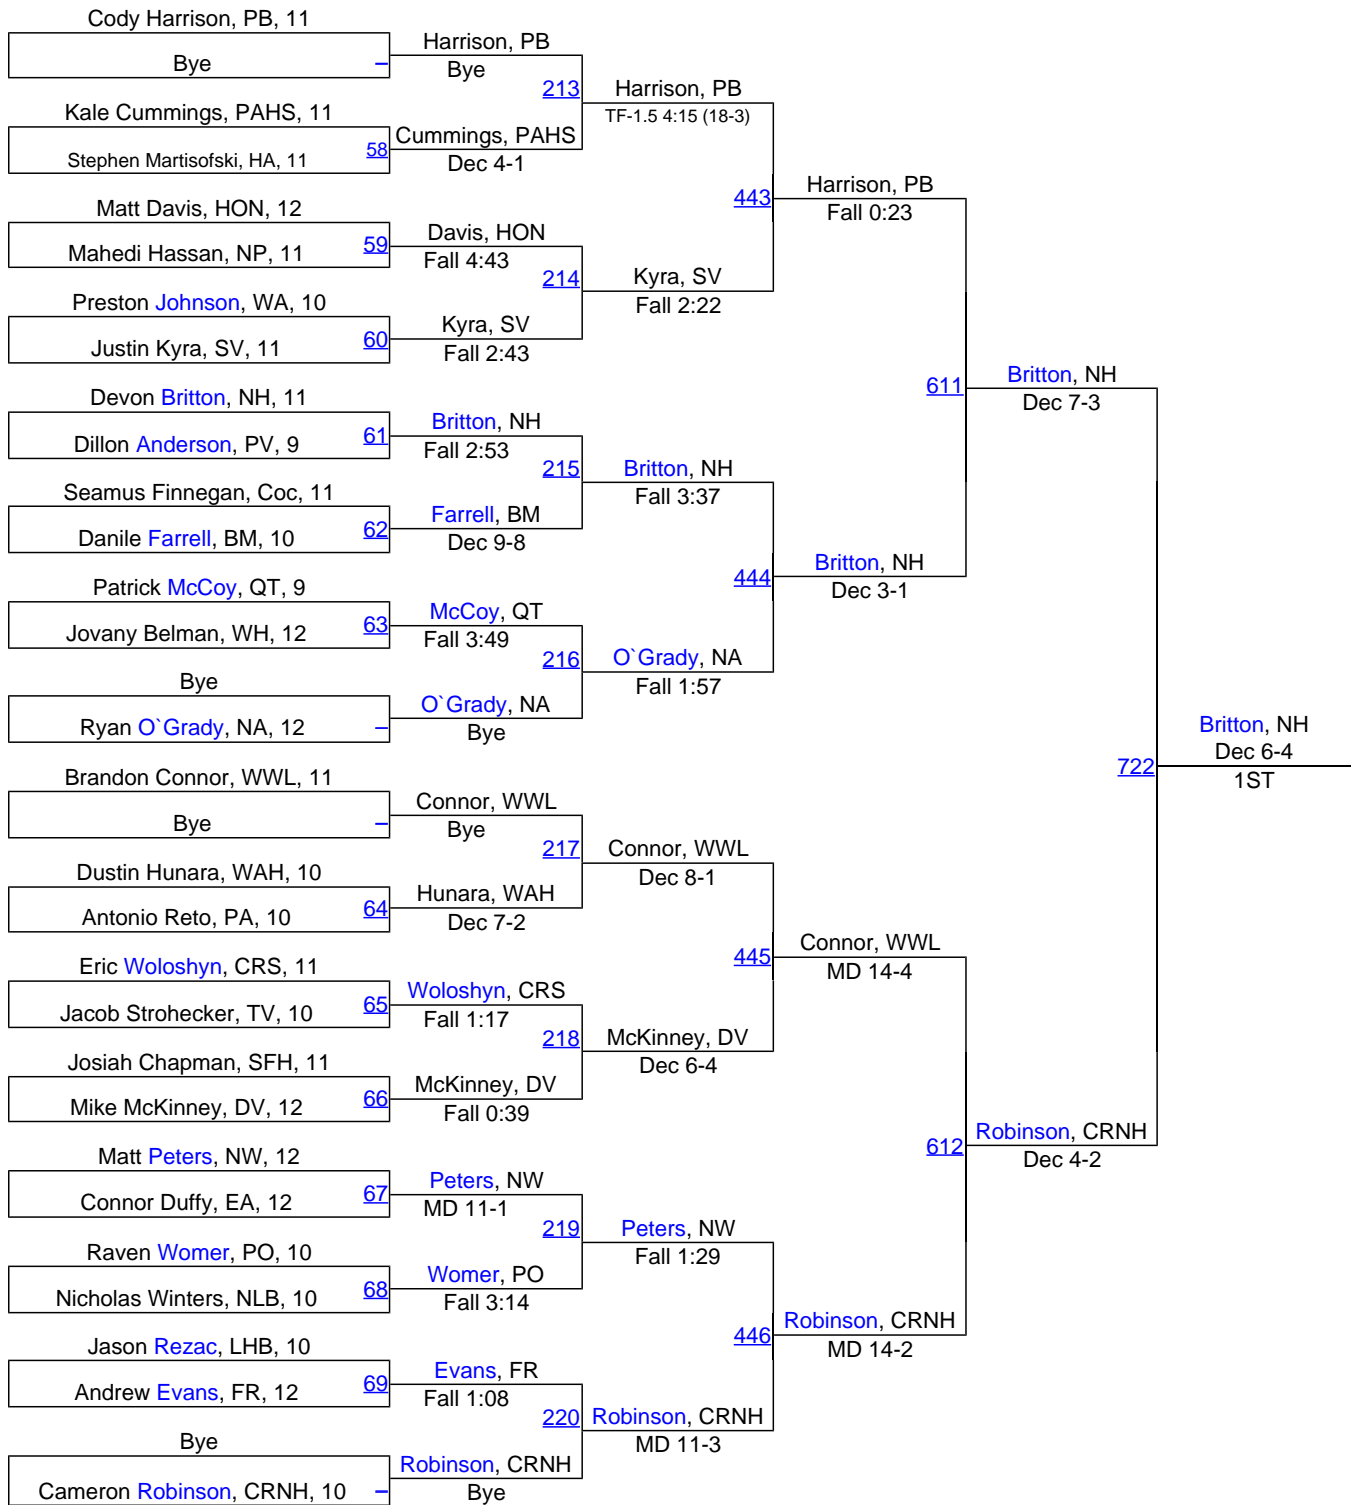

Click On Bracket Weight To Come Back To This List

Bethlehem Holiday Wrestling Classic

Bethlehem Holiday Wrestling Classic

Bethlehem Holiday Wrestling Classic

120

Bethlehem Holiday Wrestling Classic

Bethlehem Holiday Wrestling Classic

Bethlehem Holiday Wrestling Classic

Bethlehem Holiday Wrestling Classic

Bethlehem Holiday Wrestling Classic

Bethlehem Holiday Wrestling Classic

Bethlehem Holiday Wrestling Classic

Bethlehem Holiday Wrestling Classic