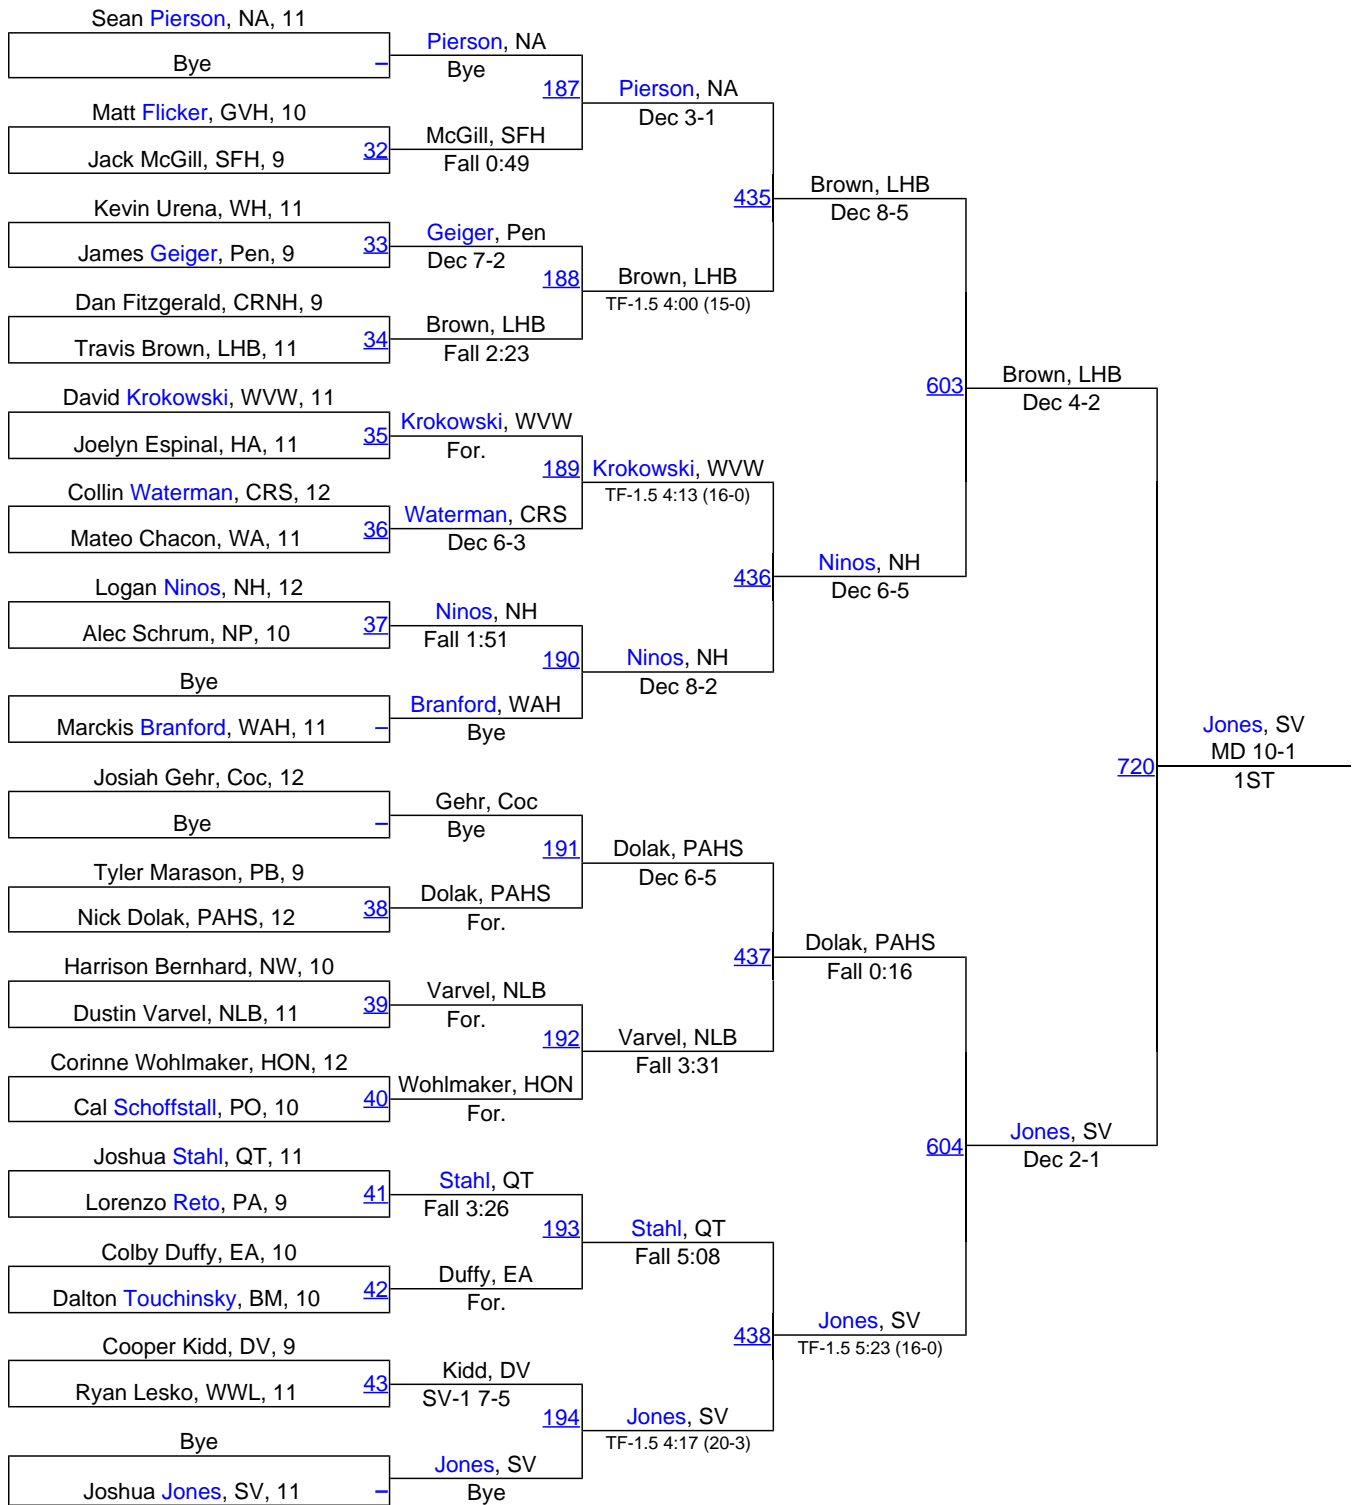

Click On Bracket Weight To Come Back To This List

Bethlehem Holiday Wrestling Classic

Bethlehem Holiday Wrestling Classic

Bethlehem Holiday Wrestling Classic

120

Bethlehem Holiday Wrestling Classic

Bethlehem Holiday Wrestling Classic

Bethlehem Holiday Wrestling Classic

Bethlehem Holiday Wrestling Classic

Bethlehem Holiday Wrestling Classic

Bethlehem Holiday Wrestling Classic

Bethlehem Holiday Wrestling Classic

Bethlehem Holiday Wrestling Classic