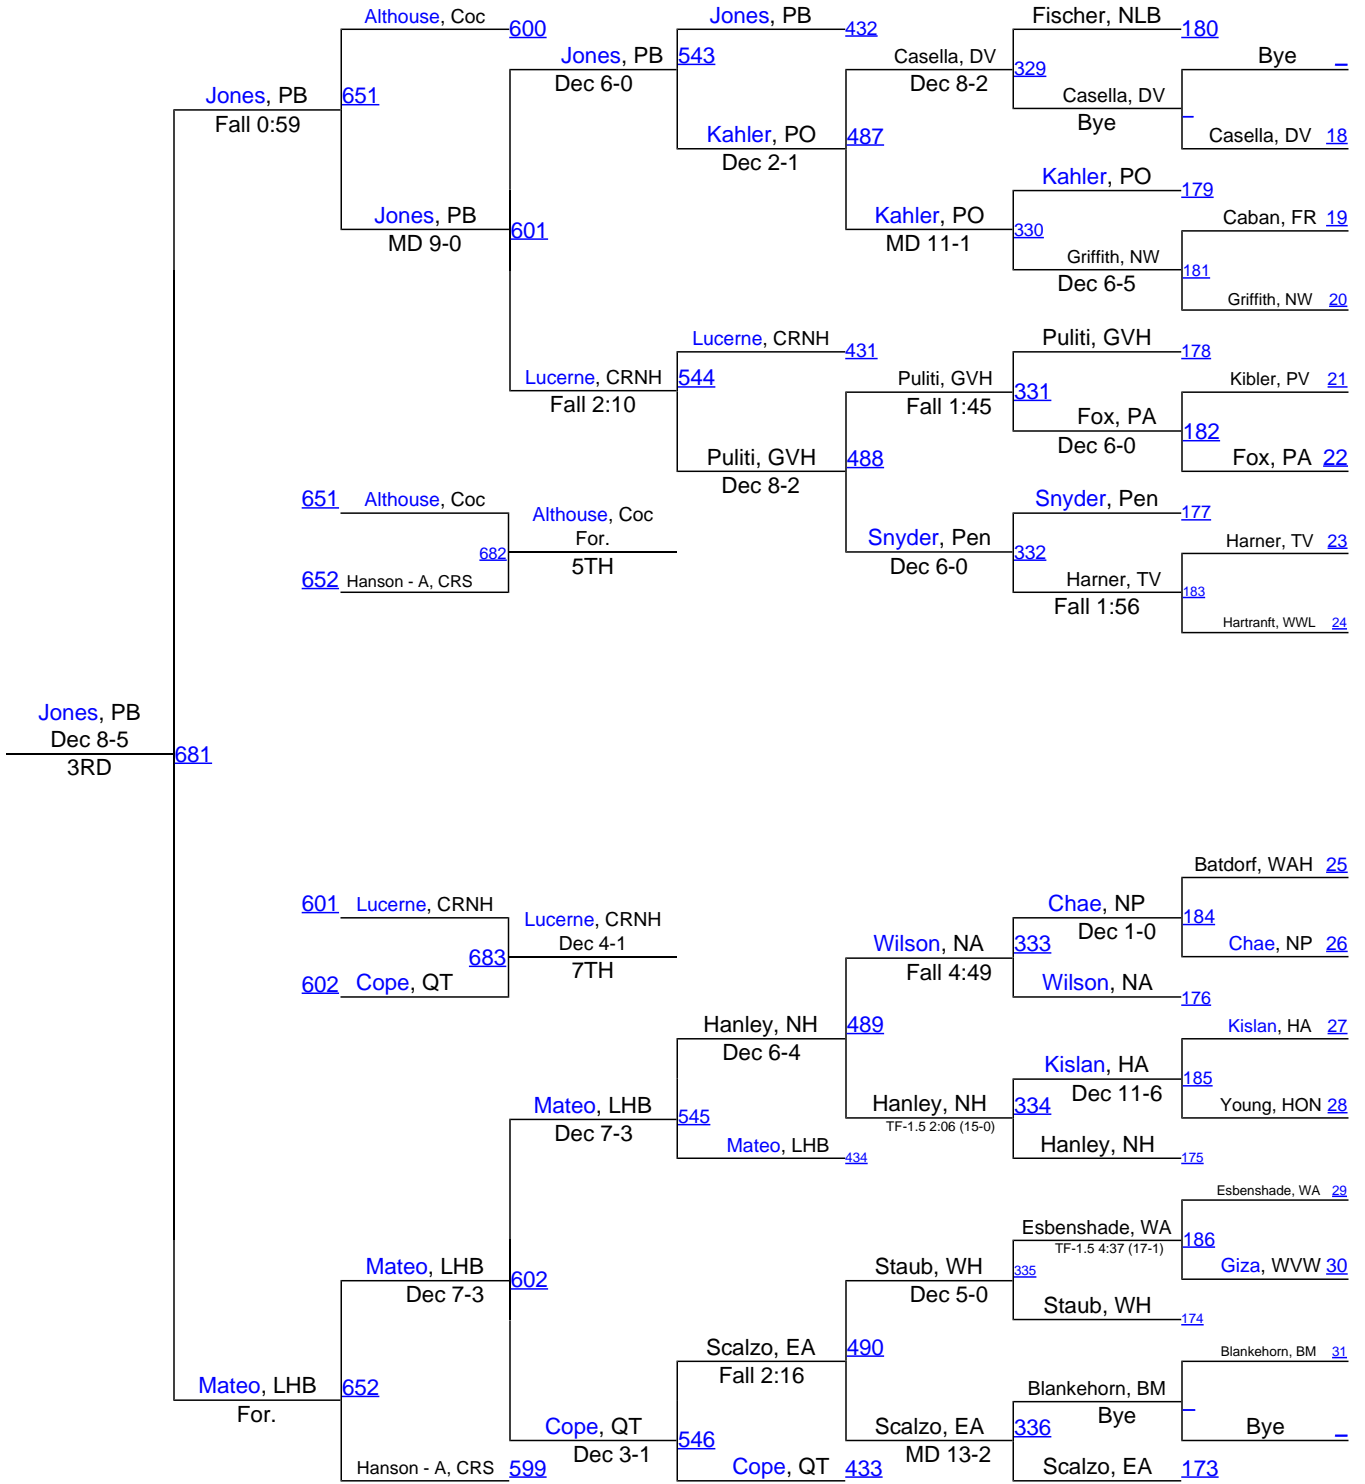

106 Lbs.	Consolations
113 Lbs.	Consolations
120 Lbs.	Consolations
126 Lbs.	Consolations
132 Lbs.	Consolations
138 Lbs.	Consolations
145 Lbs.	Consolations
152 Lbs.	Consolations
160 Lbs.	Consolations
170 Lbs.	Consolations
182 Lbs.	Consolations
195 Lbs.	Consolations
220 Lbs.	Consolations
285 Lbs.	Consolations

Click On Bracket Weight To Come Back To This List

Bethlehem Holiday Wrestling Classic

Bethlehem Holiday Wrestling Classic

Bethlehem Holiday Wrestling Classic

120

Bethlehem Holiday Wrestling Classic

Bethlehem Holiday Wrestling Classic

Bethlehem Holiday Wrestling Classic

Bethlehem Holiday Wrestling Classic

Bethlehem Holiday Wrestling Classic

Bethlehem Holiday Wrestling Classic

Bethlehem Holiday Wrestling Classic

Bethlehem Holiday Wrestling Classic