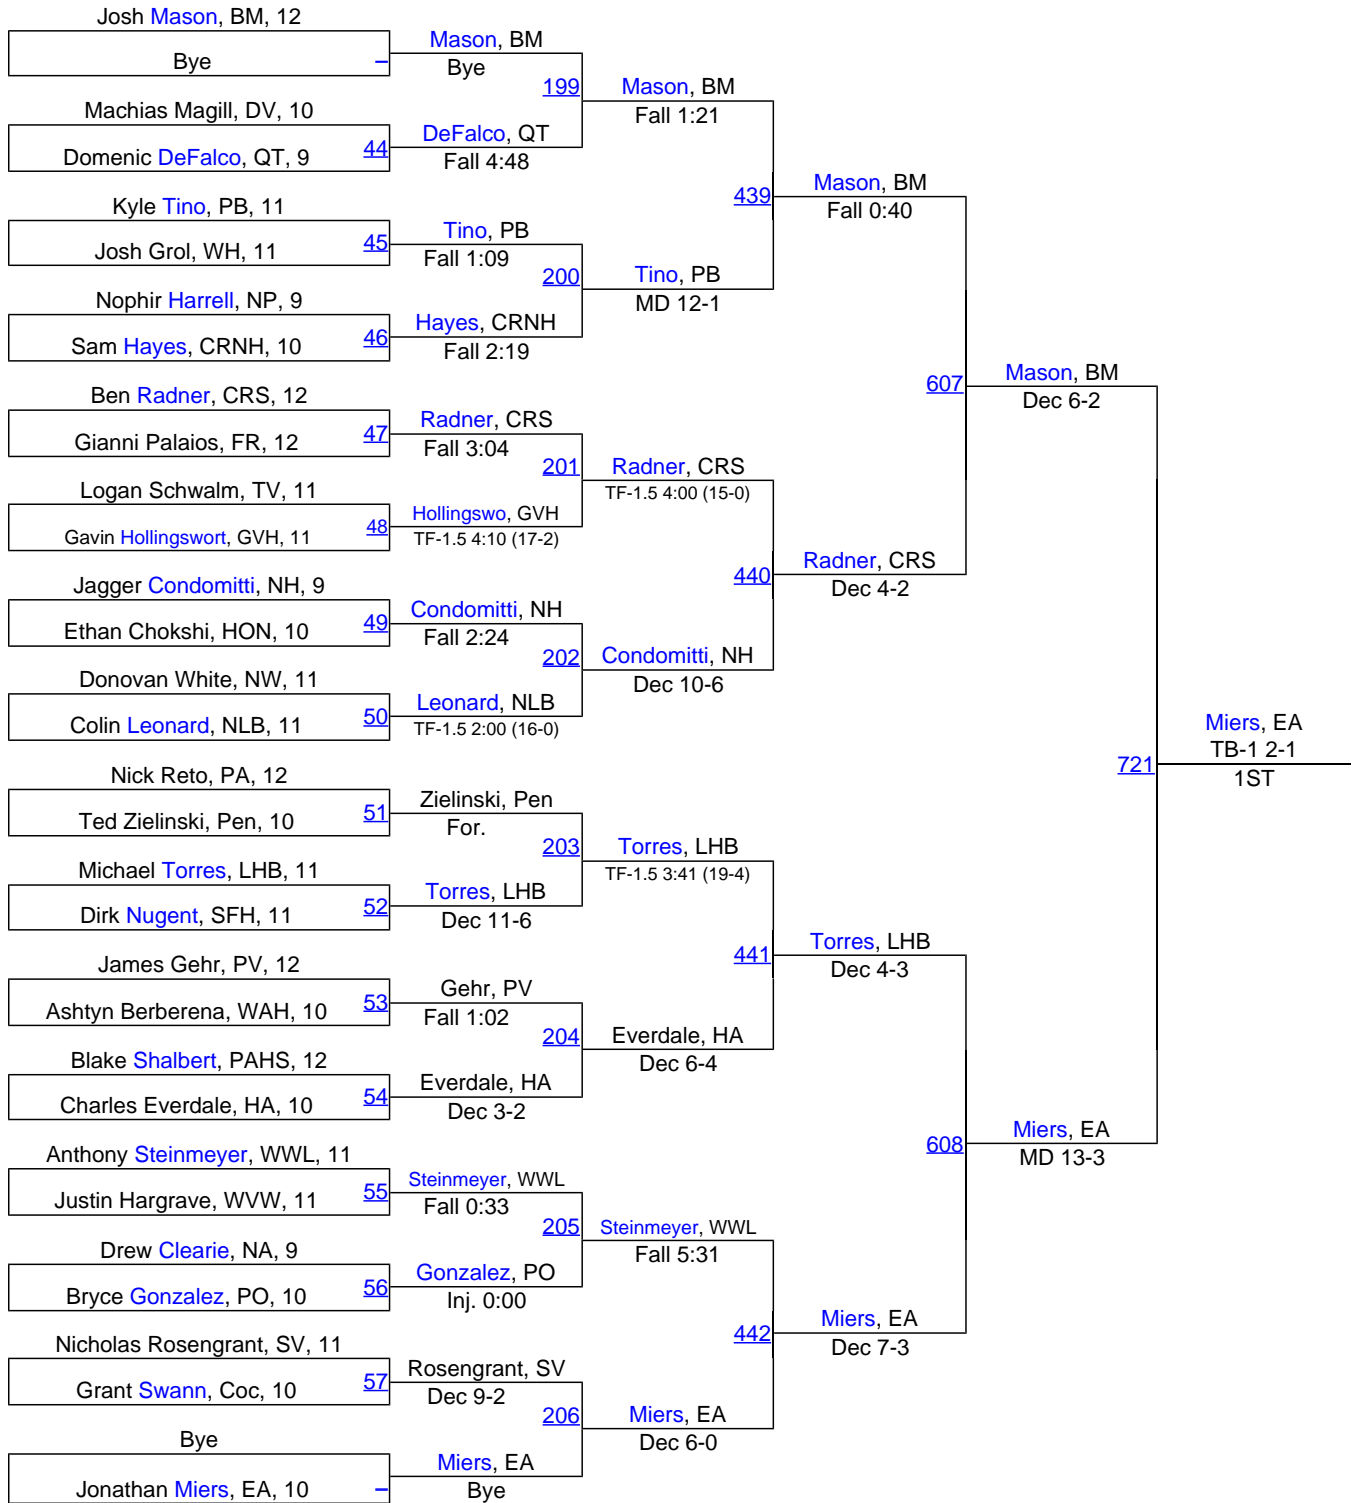

Click On Bracket Weight To Come Back To This List

Bethlehem Holiday Wrestling Classic

Bethlehem Holiday Wrestling Classic

Bethlehem Holiday Wrestling Classic

120

Bethlehem Holiday Wrestling Classic

Bethlehem Holiday Wrestling Classic

Bethlehem Holiday Wrestling Classic

Bethlehem Holiday Wrestling Classic

Bethlehem Holiday Wrestling Classic

Bethlehem Holiday Wrestling Classic

Bethlehem Holiday Wrestling Classic

Bethlehem Holiday Wrestling Classic