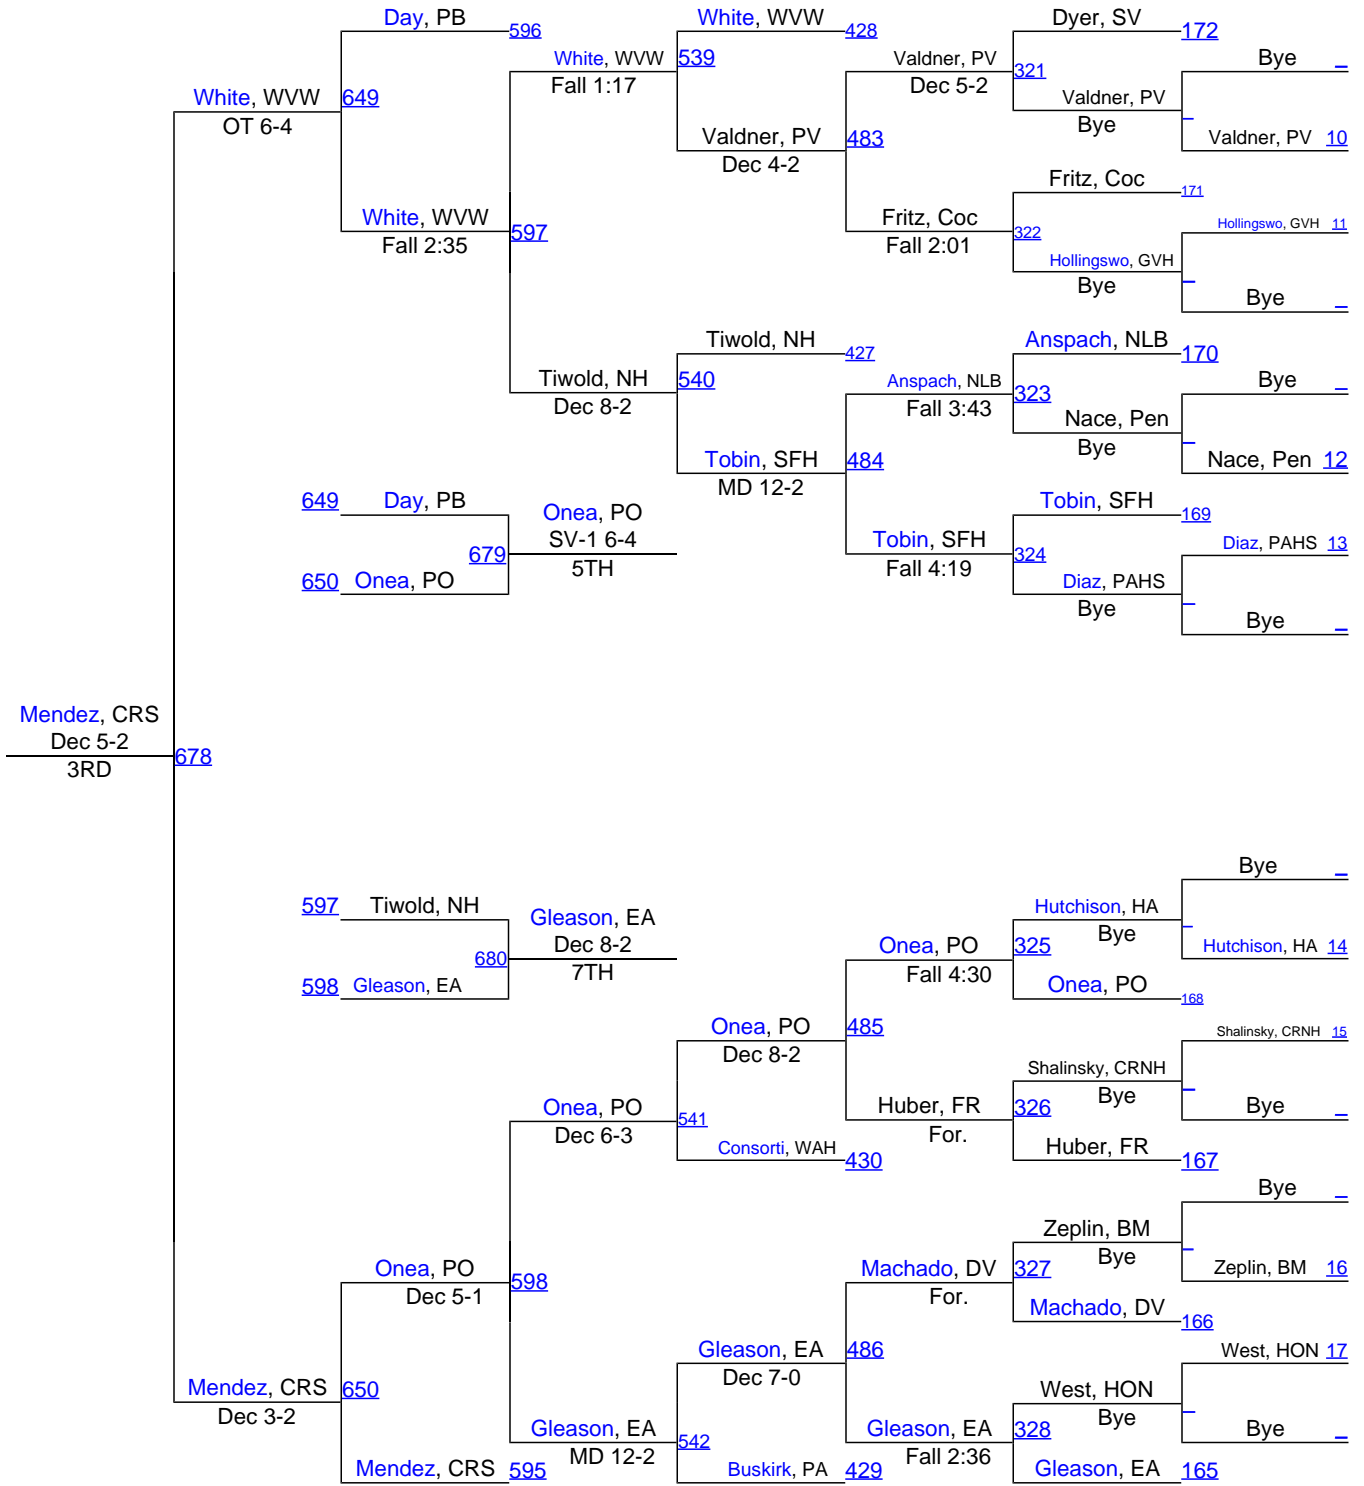

106 Lbs.	Consolations
113 Lbs.	Consolations
120 Lbs.	Consolations
126 Lbs.	Consolations
132 Lbs.	Consolations
138 Lbs.	Consolations
145 Lbs.	Consolations
152 Lbs.	Consolations
160 Lbs.	Consolations
170 Lbs.	Consolations
182 Lbs.	Consolations
195 Lbs.	Consolations
220 Lbs.	Consolations
285 Lbs.	Consolations

Click On Bracket Weight To Come Back To This List

Bethlehem Holiday Wrestling Classic

Bethlehem Holiday Wrestling Classic

Bethlehem Holiday Wrestling Classic

120

Bethlehem Holiday Wrestling Classic

Bethlehem Holiday Wrestling Classic

Bethlehem Holiday Wrestling Classic

Bethlehem Holiday Wrestling Classic

Bethlehem Holiday Wrestling Classic

Bethlehem Holiday Wrestling Classic

Bethlehem Holiday Wrestling Classic

Bethlehem Holiday Wrestling Classic