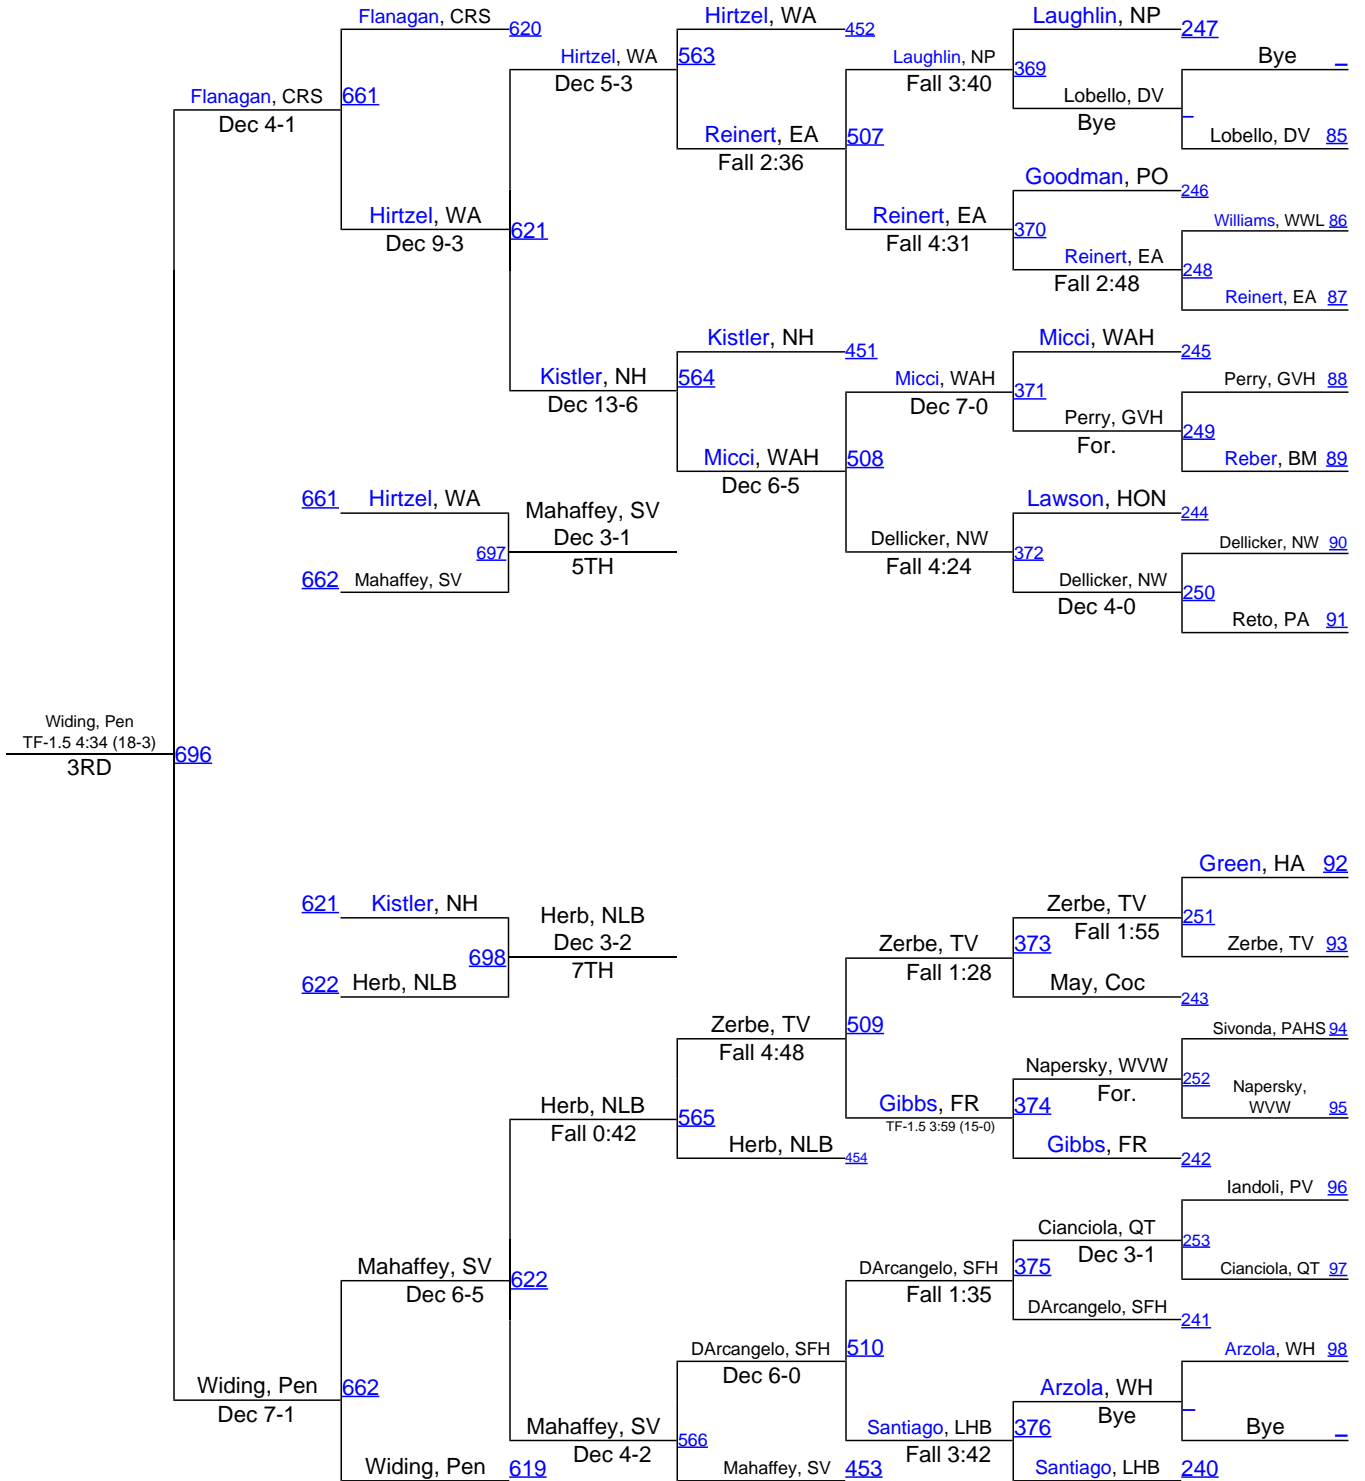

2017 Bethlehem Holiday Wrestling Classic

Team Scores

Place	Team	Abbr	Count	Points
1	Liberty, PA	LHB	14	185
2	Nazareth, PA	NA	12	169.5
3	Phillipsburg, NJ	PB	14	151
4	Saucon Valley, PA	SV	13	137
5	Easton, PA	EA	13	134
6	Northampton, PA	NH	13	122.5
7	Council Rock South, PA	CRS	13	114
7	Spring Ford, PA	SFH	13	114
9	Pottsville Area, PA	PO	13	108
10	Penridge, PA	Pen	12	103.5
11	Delaware Valley, PA	DV	13	102
12	Parkland, PA	PAHS	11	98.5
13	Northern Lebanon, PA	NLB	13	91
14	North Penn, PA	NP	13	89
15	Council Rock North, PA	CRNH	10	86
15	Northwestern Lehigh, PA	NW	12	86
17	Warwick, PA	WA	11	85.5
18	Freedom, PA	FR	11	82.5
19	Blue Mountain, PA	BM	14	69
20	Tri Valley, PA	TV	7	59
20	Wyoming Valley West, PA	WVW	12	59
22	Wilson West Lawn, PA	WWL	10	57
23	Hazleton, PA	HA	13	56
24	Wilson Area, PA	WAH	14	55
25	Cocalico, PA	Coc	13	54.5
26	Quakertown, PA	QT	12	51
27	Pen Argyl, PA	PA	11	43.5
28	Honesdale, PA	HON	14	39
29	Garnet Valley, PA	GVH	11	38.5
30	Pleasant Valley, PA	PV	12	23
31	Whitehall, PA	WH	12	14.5

Click On Bracket Weight To Come Back To This List

Bethlehem Holiday Wrestling Classic

Bethlehem Holiday Wrestling Classic

Bethlehem Holiday Wrestling Classic

120

Bethlehem Holiday Wrestling Classic

Bethlehem Holiday Wrestling Classic

Bethlehem Holiday Wrestling Classic

Bethlehem Holiday Wrestling Classic

Bethlehem Holiday Wrestling Classic

Bethlehem Holiday Wrestling Classic

Bethlehem Holiday Wrestling Classic

Bethlehem Holiday Wrestling Classic

Bethlehem Holiday Wrestling Classic

Bethlehem Holiday Wrestling Classic

Bethlehem Holiday Wrestling Classic