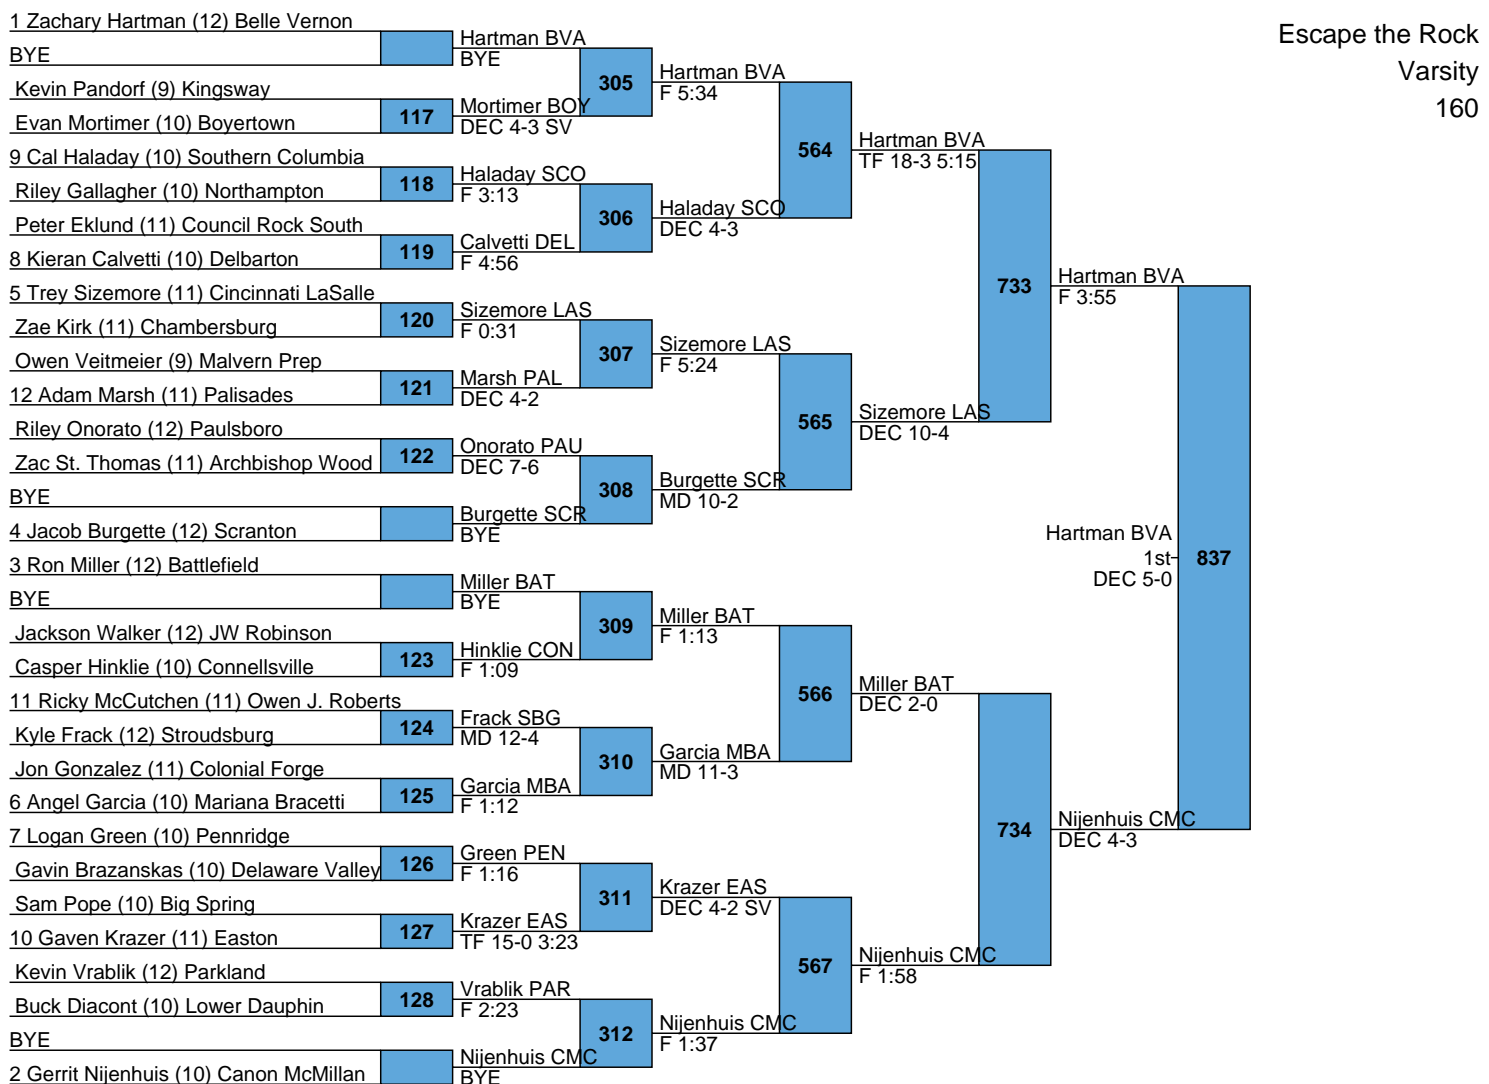

L727 Oakes SCR DEC 4-2
L728 Bennett **791** Oakes SCR 7th DEC 2-1

L739 Lonski DEL
DEC 3-2
L740 Florschutz MP
DEC 1-0

L775 Chukwuezi COF
F 2:19
L776 Green PAU
DEC 4-1