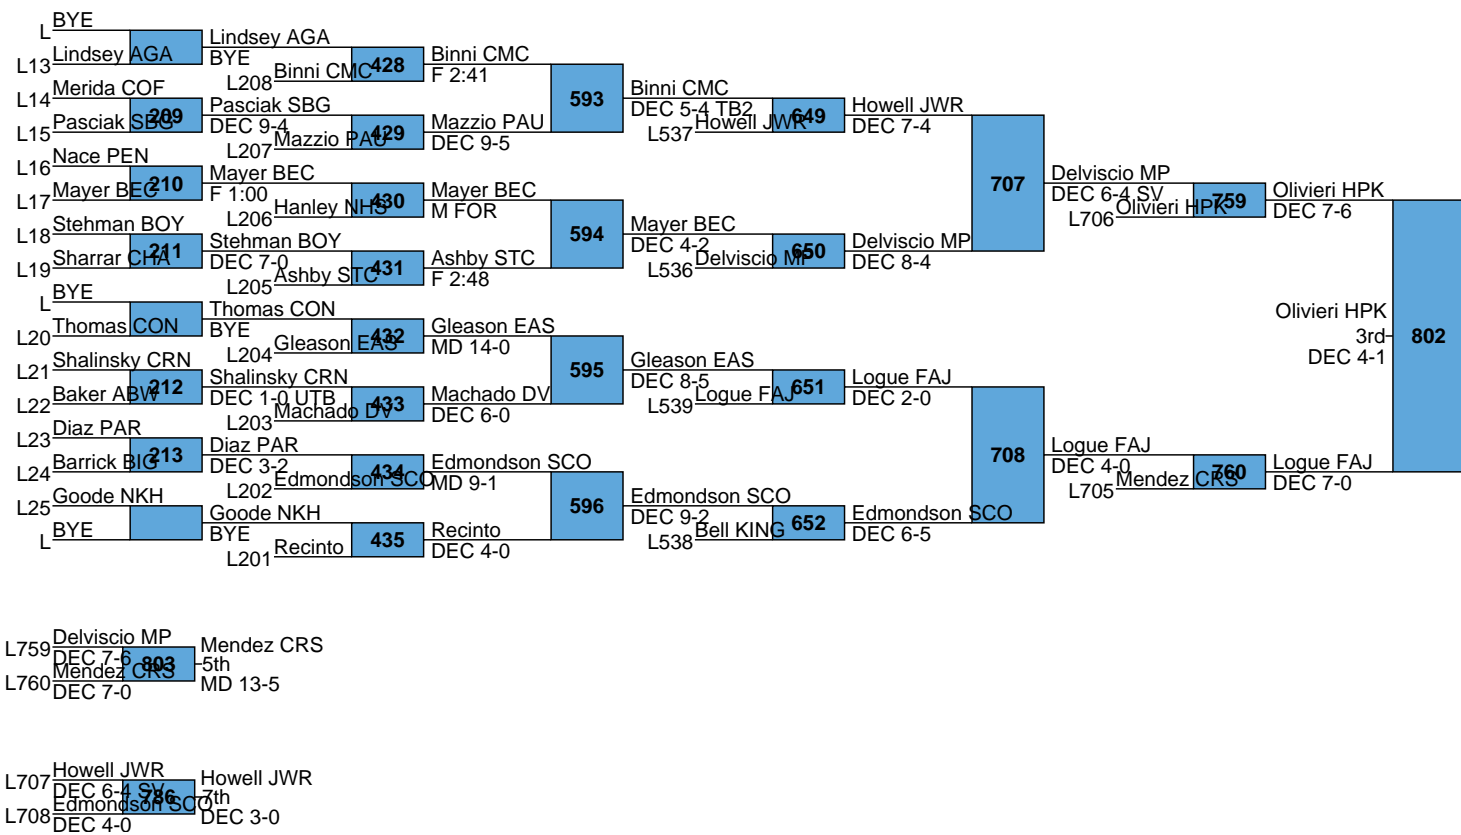

L757 Lawlor FAJ DEC 5-0
L758 Baxter CMC DEC 7-2

L703 Porco DV DEC 2-0
L704 Roggie STC DEC 4-2

1 Jaret Lane (12) Southern Columbia	Lane SCO	BYE	BYE	
Zack Wasser (12) Palisades	Wasser PAL	214	Lane SCO	TF 20-4 5:16
Geno Duca (11) Paulsboro	DEC 7-5	26		
9 Logan Ninos (12) Northampton	Ninos NHS			
Joey Martinez (10) Mariana Bracetti	F 1:25	27		
Joe Casella (10) Delaware Valley	Allen LAS	215	Ninos NHS	DEC 5-1
8 Antoine Allen (10) Cincinnati LaSalle	TF 18-2 3:57	28		
5 Matt Lackman (10) Bethlehem Catholic	Lackman BEC			
Brendan Smith (9) Boyertown	F 1:55	29		
Sidney Mathues (10) Malvern Prep	Hayman CMC	216	Lackman BEC	DEC 5-2
12 Kenny Hayman (11) Canon McMillan	TF 16-0 3:18	30		
Alex Strashinsky (10) Delbarton	Strashinsky DEL			
Kevin Michael Schork (9) St. Christopher's	TF 15-0 4:49	31		
Anthony Colangelo (9) Chambersburg	Enriquez SBG	217	Enriquez SBG	F 5:30
4 Cameron Enriquez (11) Stroudsburg	F 0:48	32		
3 Shane Hanson - Ashworth (11) Council Rock South	Hanson - Ashworth CRS			
Sean Donnelly (10) Lower Dauphin	TF 19-3 4:00	33		
John Snyder (12) Pennridge	Kinner KING	218	Hanson - Ashworth CRS	F 3:11
Cheney Kinner (10) Kingsway	F 1:43	34		
11 Eamonn Logue (10) Father Judge	Logue FAJ			
Dom Merola (9) Hanover Park	TF 15-0 3:54	35		
Jonah Diaz (10) Colonial Forge	Lucerne CRN	219	Logue FAJ	DEC 7-1
6 Luke Lucerne (10) Council Rock North	TF 16-0 2:41	36		
7 Brandon Wittenberg (11) Battlefield	Wittenberg BAT			
Jacob Dunleavy (10) Owen J. Roberts	F 0:52	37		
Travis Griffith (10) Delsea	England ABW	220	England ABW	DEC 9-7
10 TJ England (10) Archbishop Wood	F 2:30	38		
Dylan Keefer (12) Connellsville	Keefer CON			
Liam Gordon (9) JW Robinson	F 5:33	39		
Wyatt Hoffman (10) Big Spring	Kassis PAR	221	Kassis PAR	F 4:46
2 Brandon Kassis (11) Parkland	F 1:51	40		