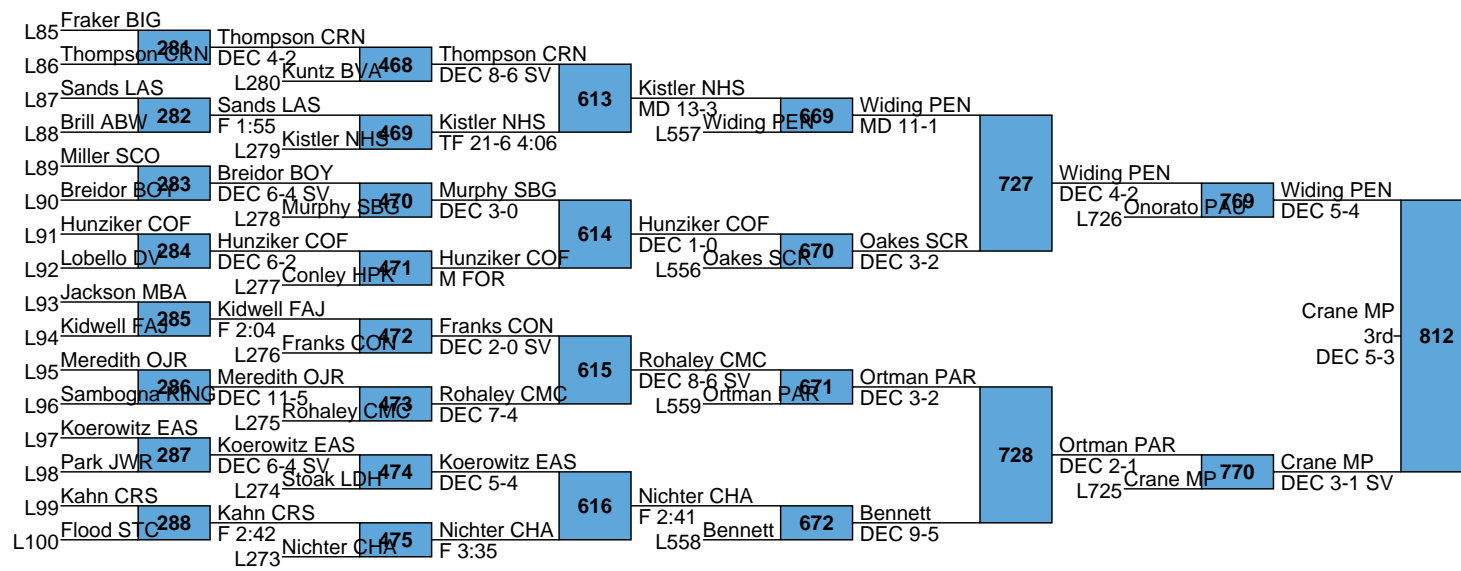

L769 Onorato PAU DEC 5-1
L770 Ortman PAR **613** Ortman PAR 5th F 0:42

L727 Oakes SCR DEC 4-2
L728 Bennett **791** Oakes SCR 7th DEC 2-1