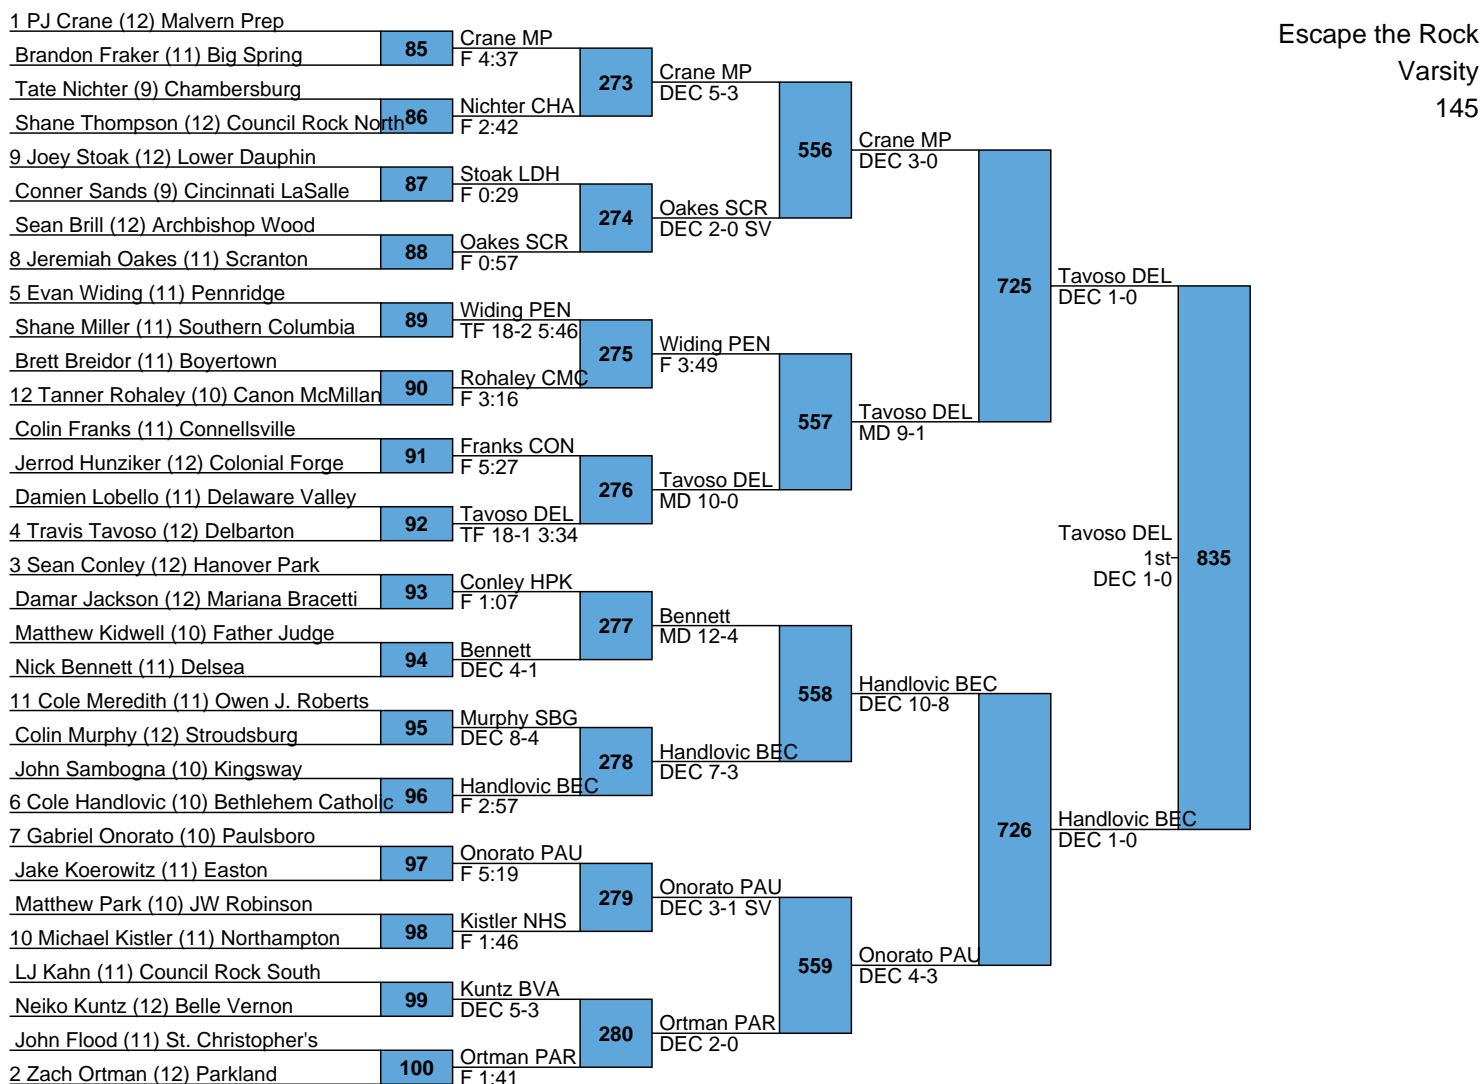

L769 Onorato PAU DEC 5-1
L770 Ortman PAR **613** Ortman PAR 5th F 0:42

L727 Oakes SCR DEC 4-2
L728 Bennett **791** Oakes SCR 7th DEC 2-1