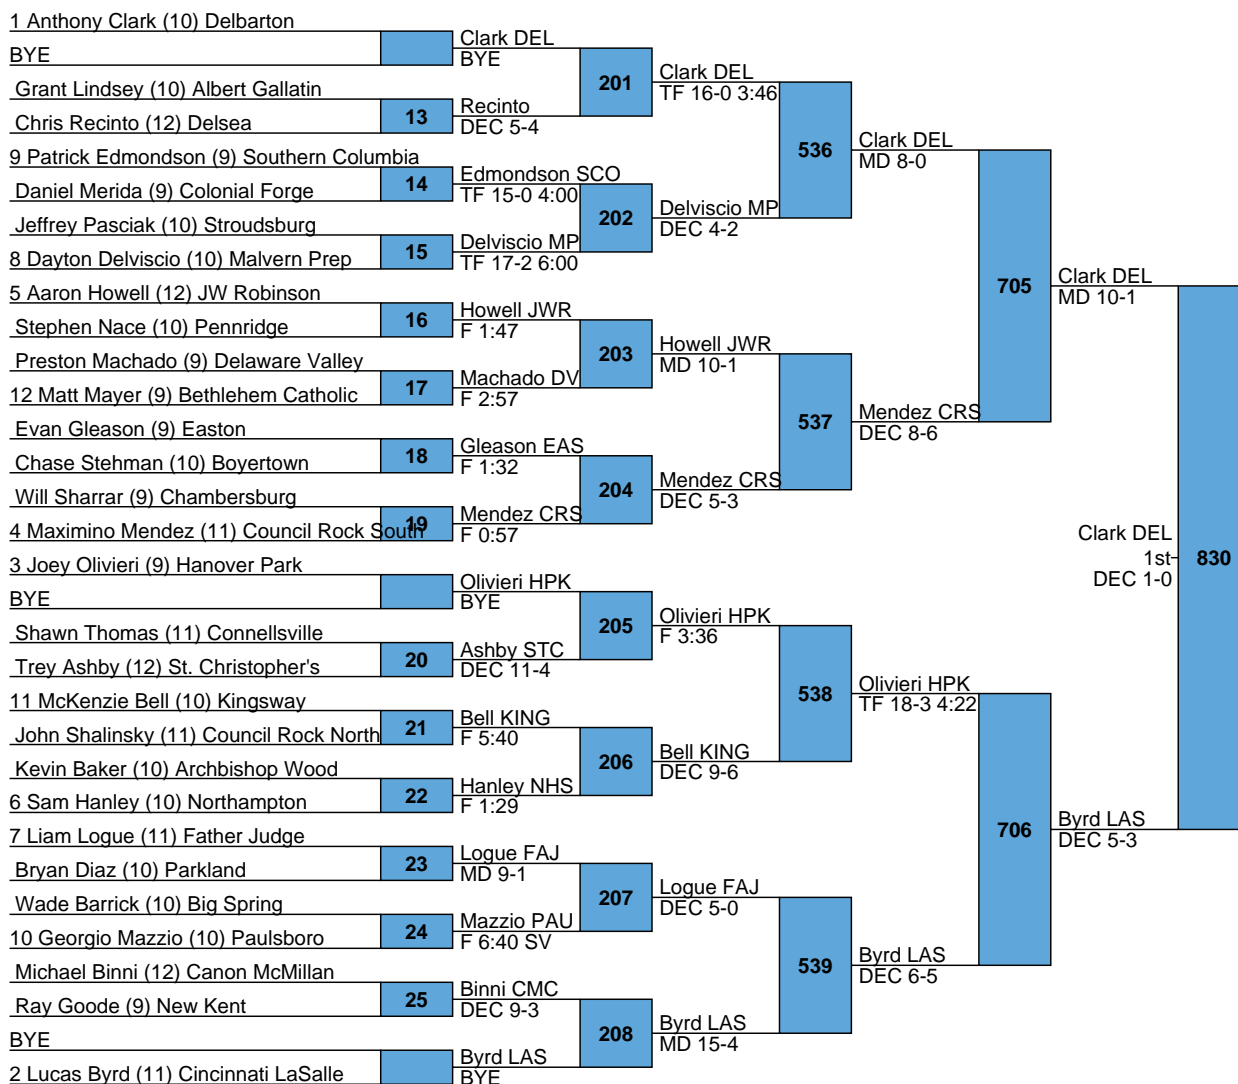

L757 Lawlor FAJ DEC 5-0
L758 Baxter CMC DEC 7-2

L703 Porco DV DEC 2-0
L704 Roggie STC DEC 4-2

1 Jaret Lane (12) Southern Columbia	Lane SCO	BYE	BYE	
Zack Wasser (12) Palisades	Wasser PAL	214	Lane SCO	TF 20-4 5:16
Geno Duca (11) Paulsboro	DEC 7-5	26		
9 Logan Ninos (12) Northampton	Ninos NHS			
Joey Martinez (10) Mariana Bracetti	F 1:25	27		
Joe Casella (10) Delaware Valley	Allen LAS	215	Ninos NHS	DEC 5-1
8 Antoine Allen (10) Cincinnati LaSalle	TF 18-2 3:57	28		
5 Matt Lackman (10) Bethlehem Catholic	Lackman BEC			
Brendan Smith (9) Boyertown	F 1:55	29		
Sidney Mathues (10) Malvern Prep	Hayman CMC	216	Lackman BEC	DEC 5-2
12 Kenny Hayman (11) Canon McMillan	TF 16-0 3:18	30		
Alex Strashinsky (10) Delbarton	Strashinsky DEL			
Kevin Michael Schork (9) St. Christopher's	TF 15-0 4:49	31		
Anthony Colangelo (9) Chambersburg	Enriquez SBG	217	Enriquez SBG	F 5:30
4 Cameron Enriquez (11) Stroudsburg	F 0:48	32		
3 Shane Hanson - Ashworth (11) Council Rock South	Hanson - Ashworth CRS			
Sean Donnelly (10) Lower Dauphin	TF 19-3 4:00	33		
John Snyder (12) Pennridge	Kinner KING	218	Hanson - Ashworth CRS	F 3:11
Cheney Kinner (10) Kingsway	F 1:43	34		
11 Eamonn Logue (10) Father Judge	Logue FAJ			
Dom Merola (9) Hanover Park	TF 15-0 3:54	35		
Jonah Diaz (10) Colonial Forge	Lucerne CRN	219	Logue FAJ	DEC 7-1
6 Luke Lucerne (10) Council Rock North	TF 16-0 2:41	36		
7 Brandon Wittenberg (11) Battlefield	Wittenberg BAT			
Jacob Dunleavy (10) Owen J. Roberts	F 0:52	37		
Travis Griffith (10) Delsea	England ABW	220	England ABW	DEC 9-7
10 TJ England (10) Archbishop Wood	F 2:30	38		
Dylan Keefer (12) Connellsville	Keefer CON			
Liam Gordon (9) JW Robinson	F 5:33	39		
Wyatt Hoffman (10) Big Spring	Kassis PAR	221	Kassis PAR	F 4:46
2 Brandon Kassis (11) Parkland	F 1:51	40		