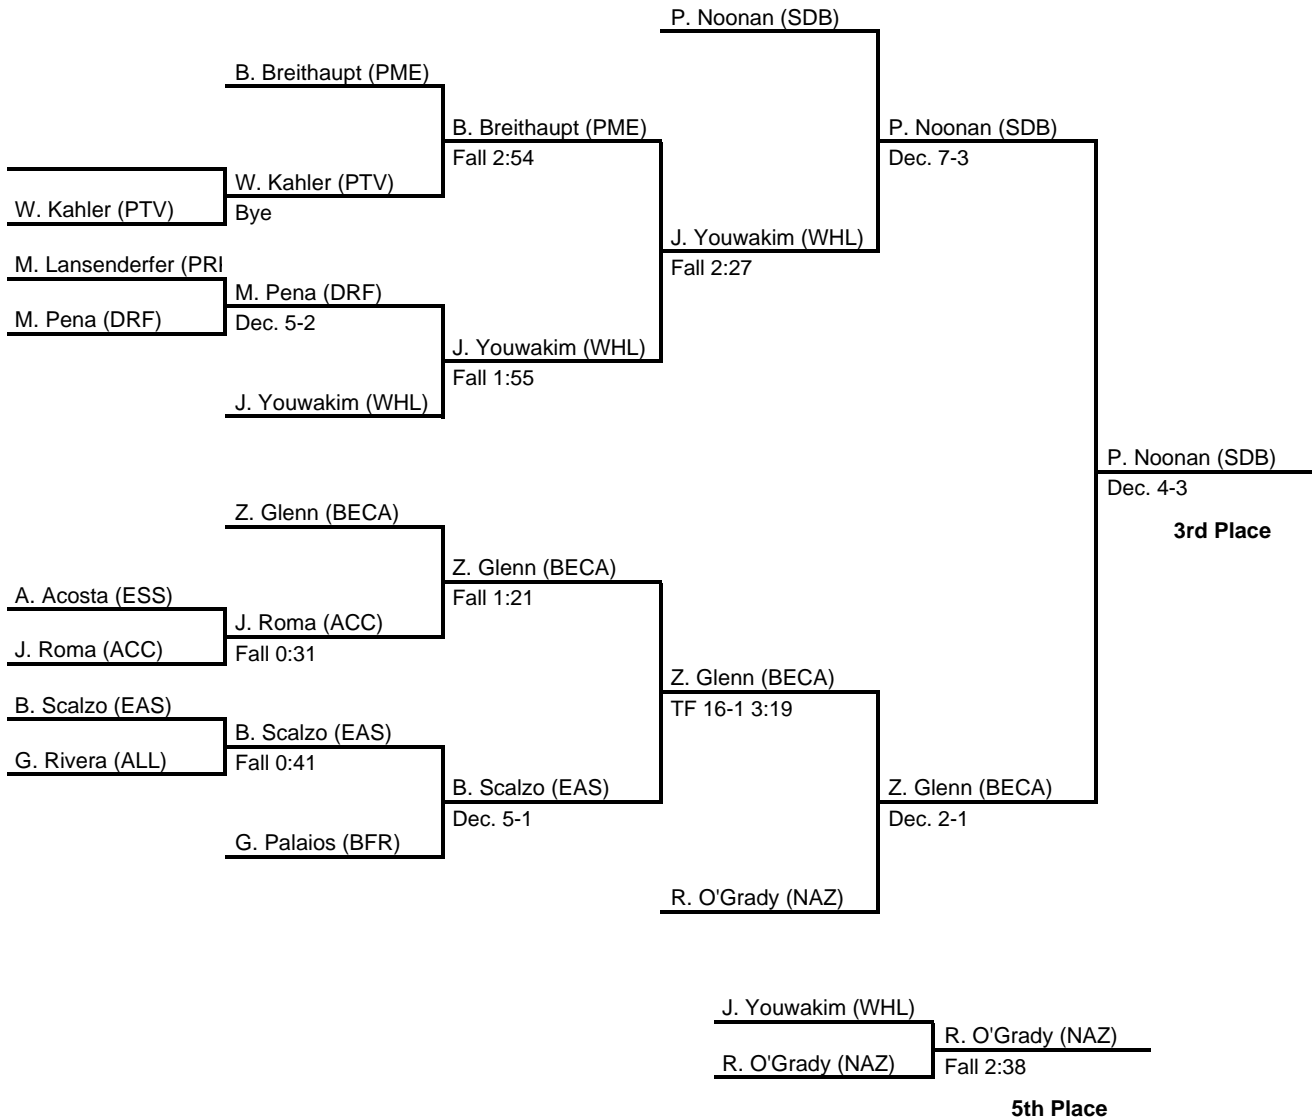

2017 District 11 AAA

at Bethlehem Liberty HS -- February 24-25, 2017