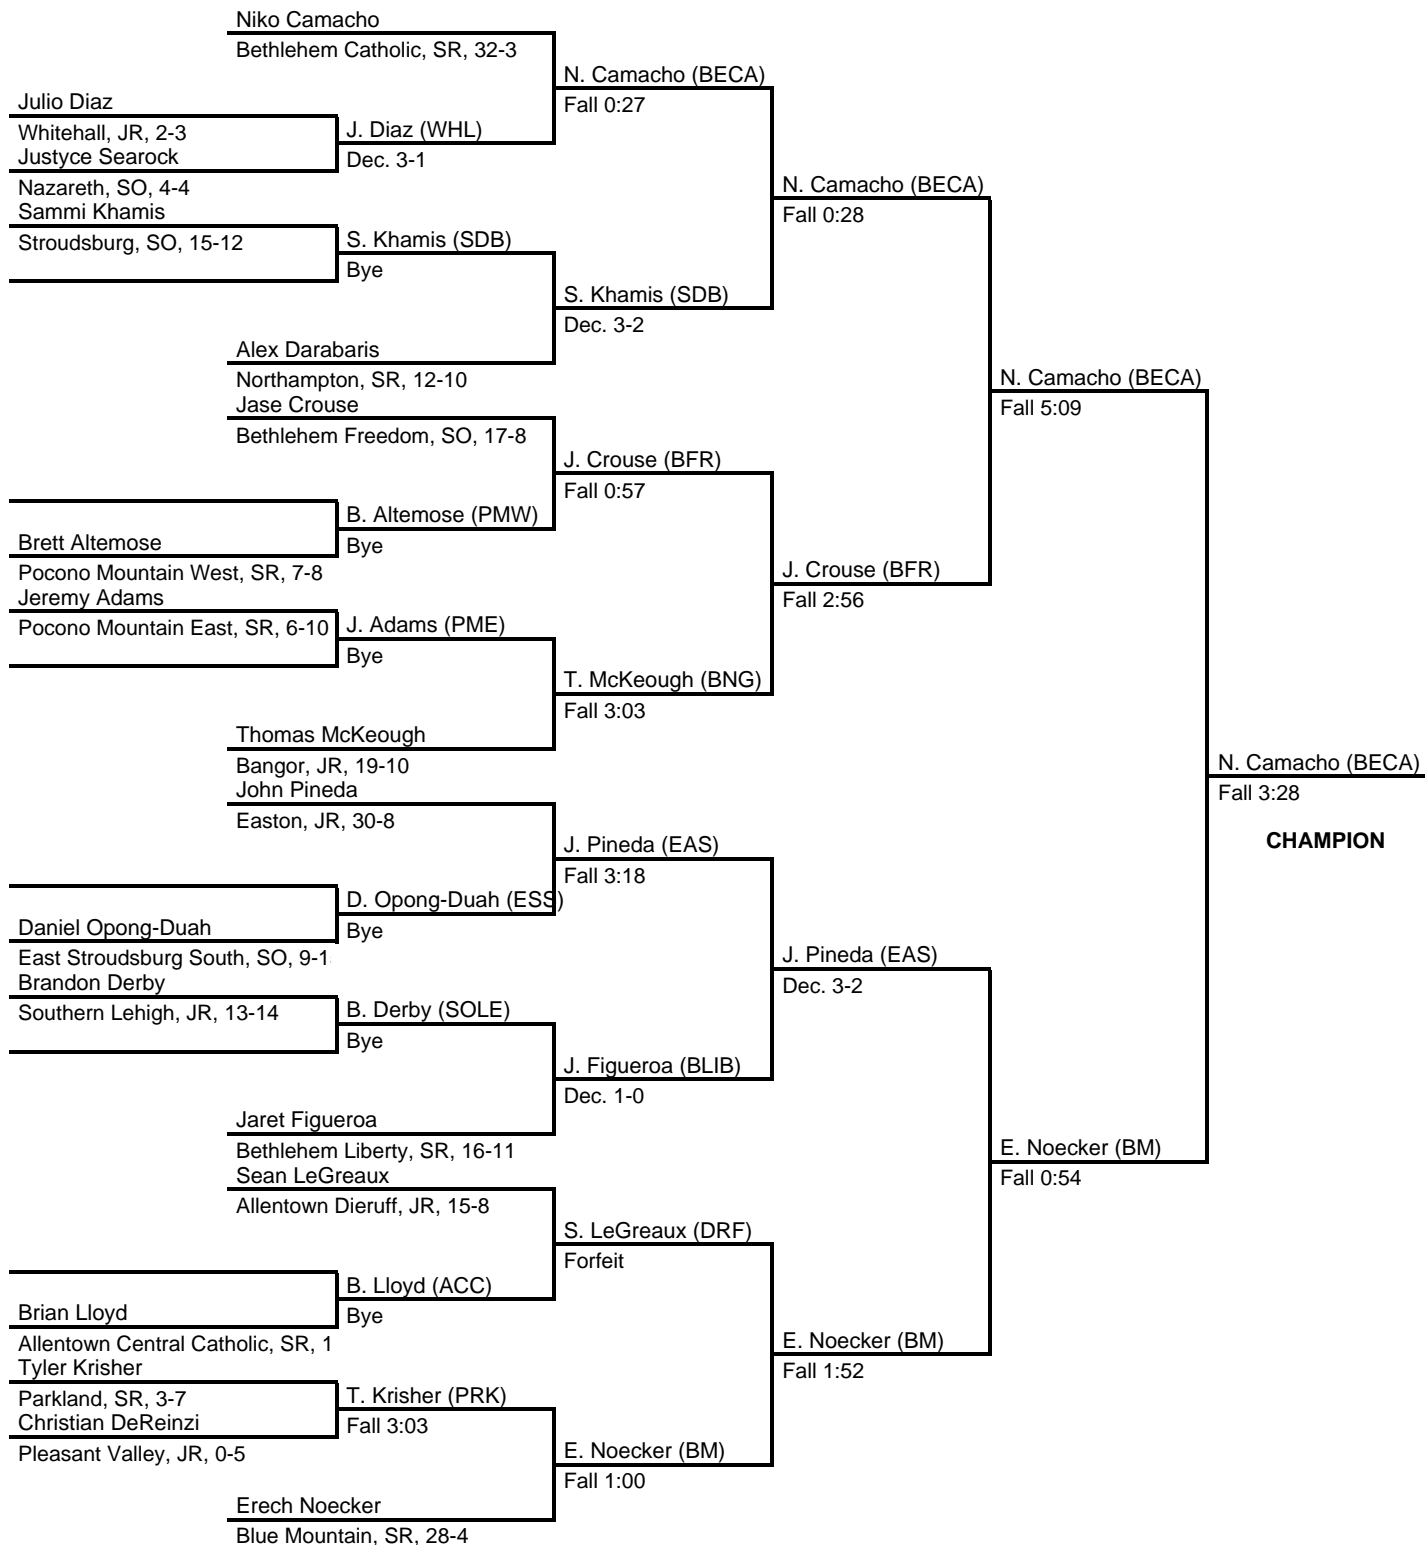

2017 District 11 AAA

at Bethlehem Liberty HS -- February 24-25, 2017