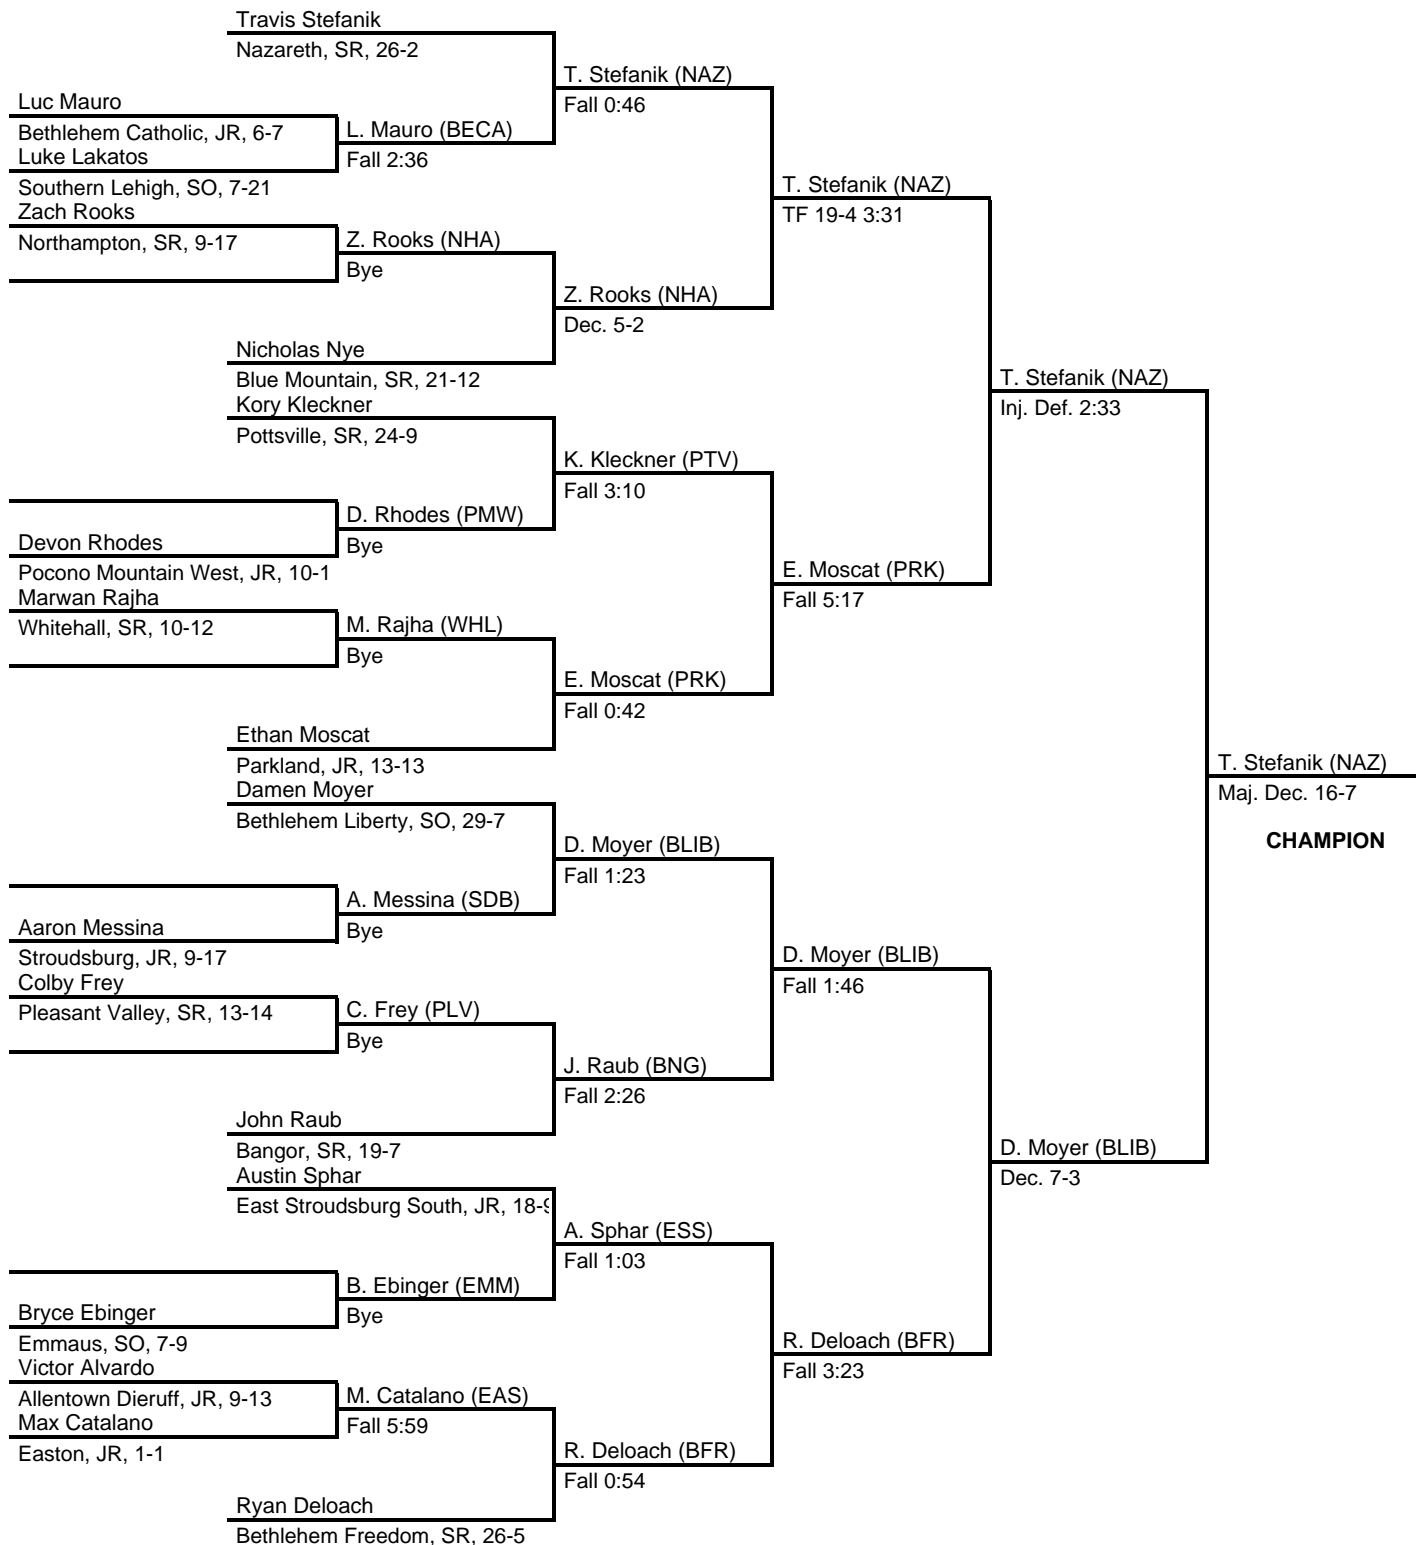

2017 District 11 AAA

at Bethlehem Liberty HS -- February 24-25, 2017