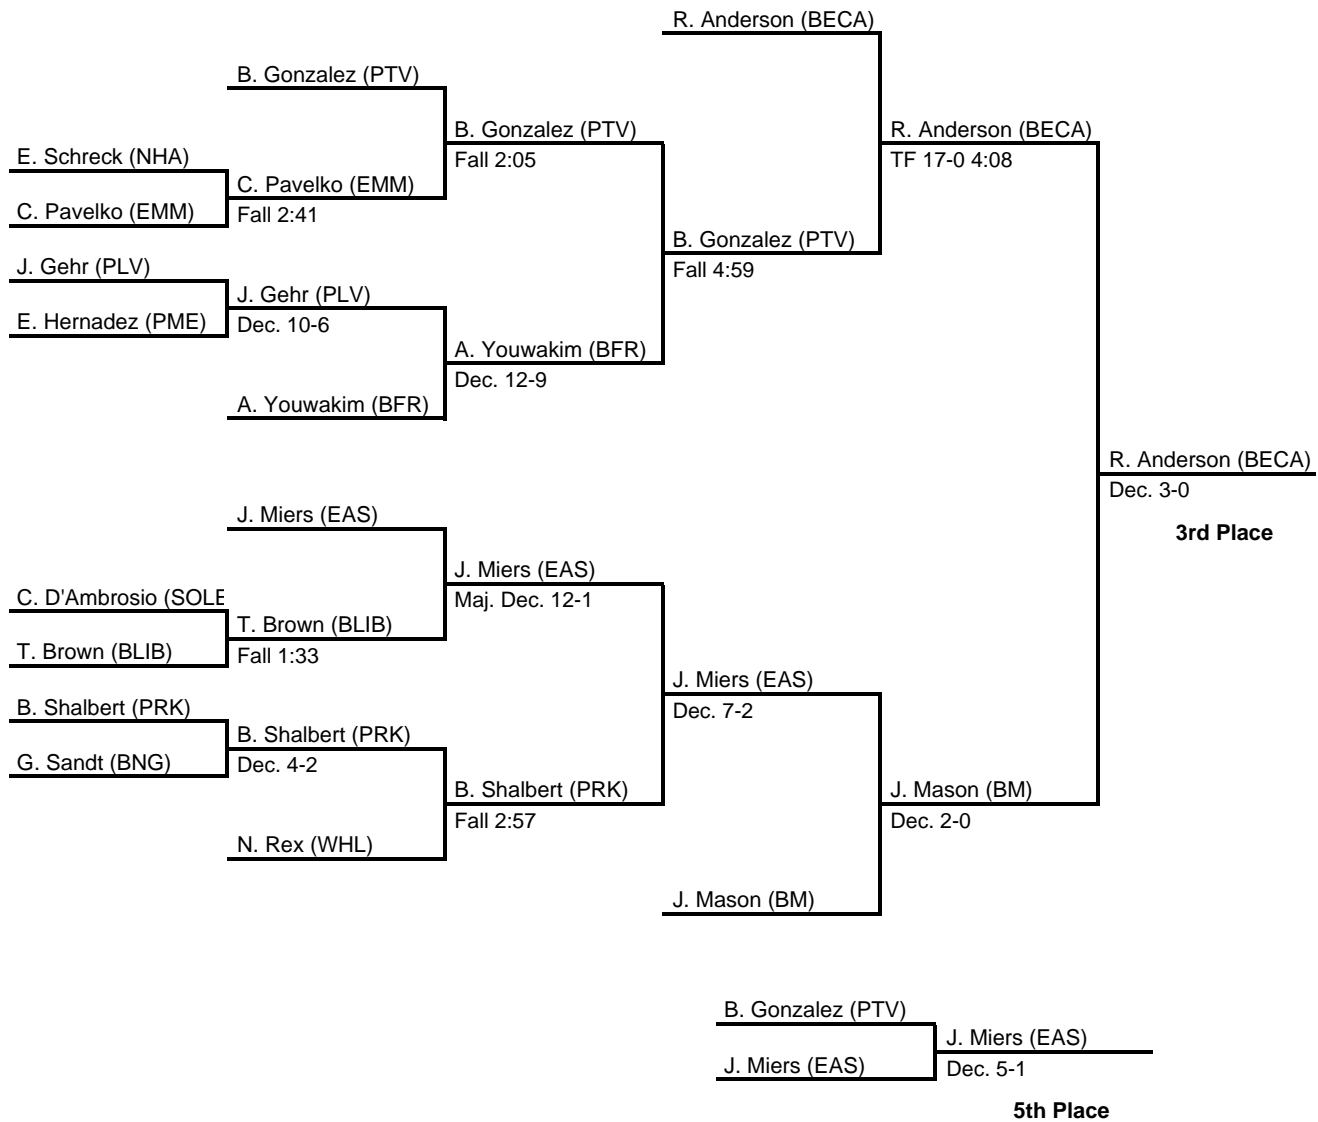

2017 District 11 AAA

at Bethlehem Liberty HS -- February 24-25, 2017

2017 District 11 AAA

at Bethlehem Liberty HS -- February 24-25, 2017

2017 District 11 AAA

at Bethlehem Liberty HS -- February 24-25, 2017