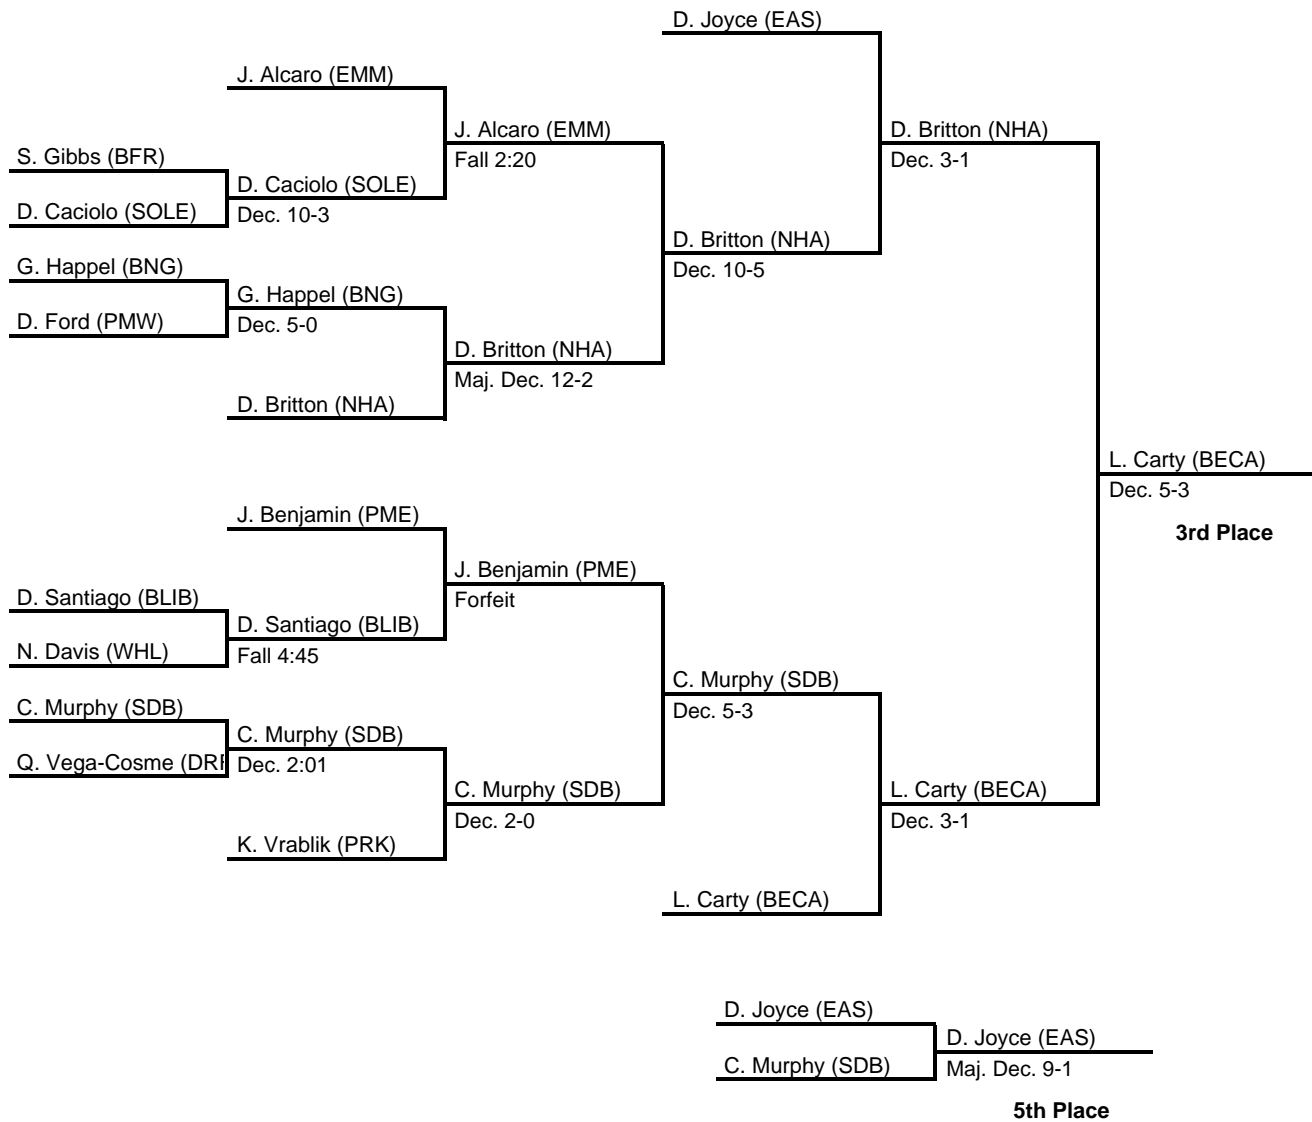

2017 District 11 AAA

at Bethlehem Liberty HS -- February 24-25, 2017