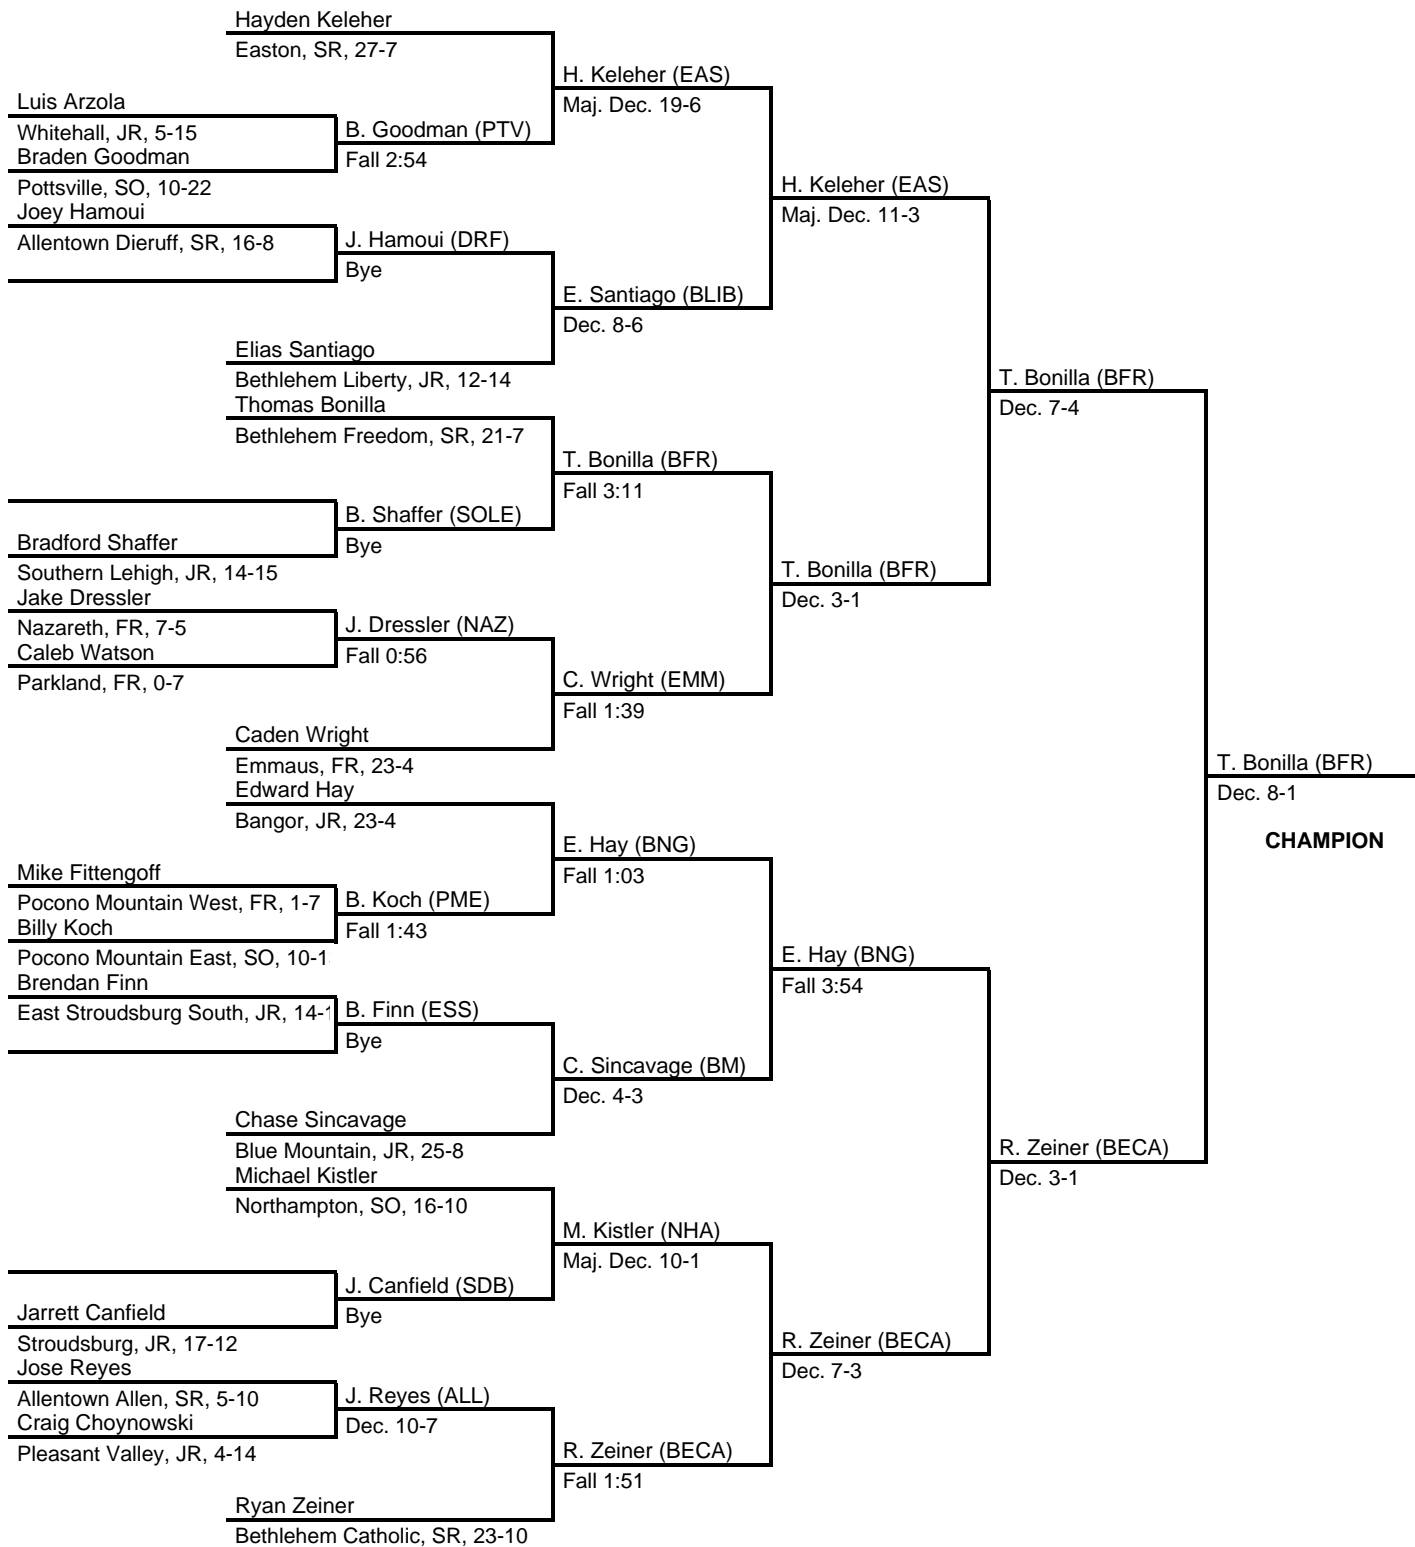

2017 District 11 AAA

at Bethlehem Liberty HS -- February 24-25, 2017