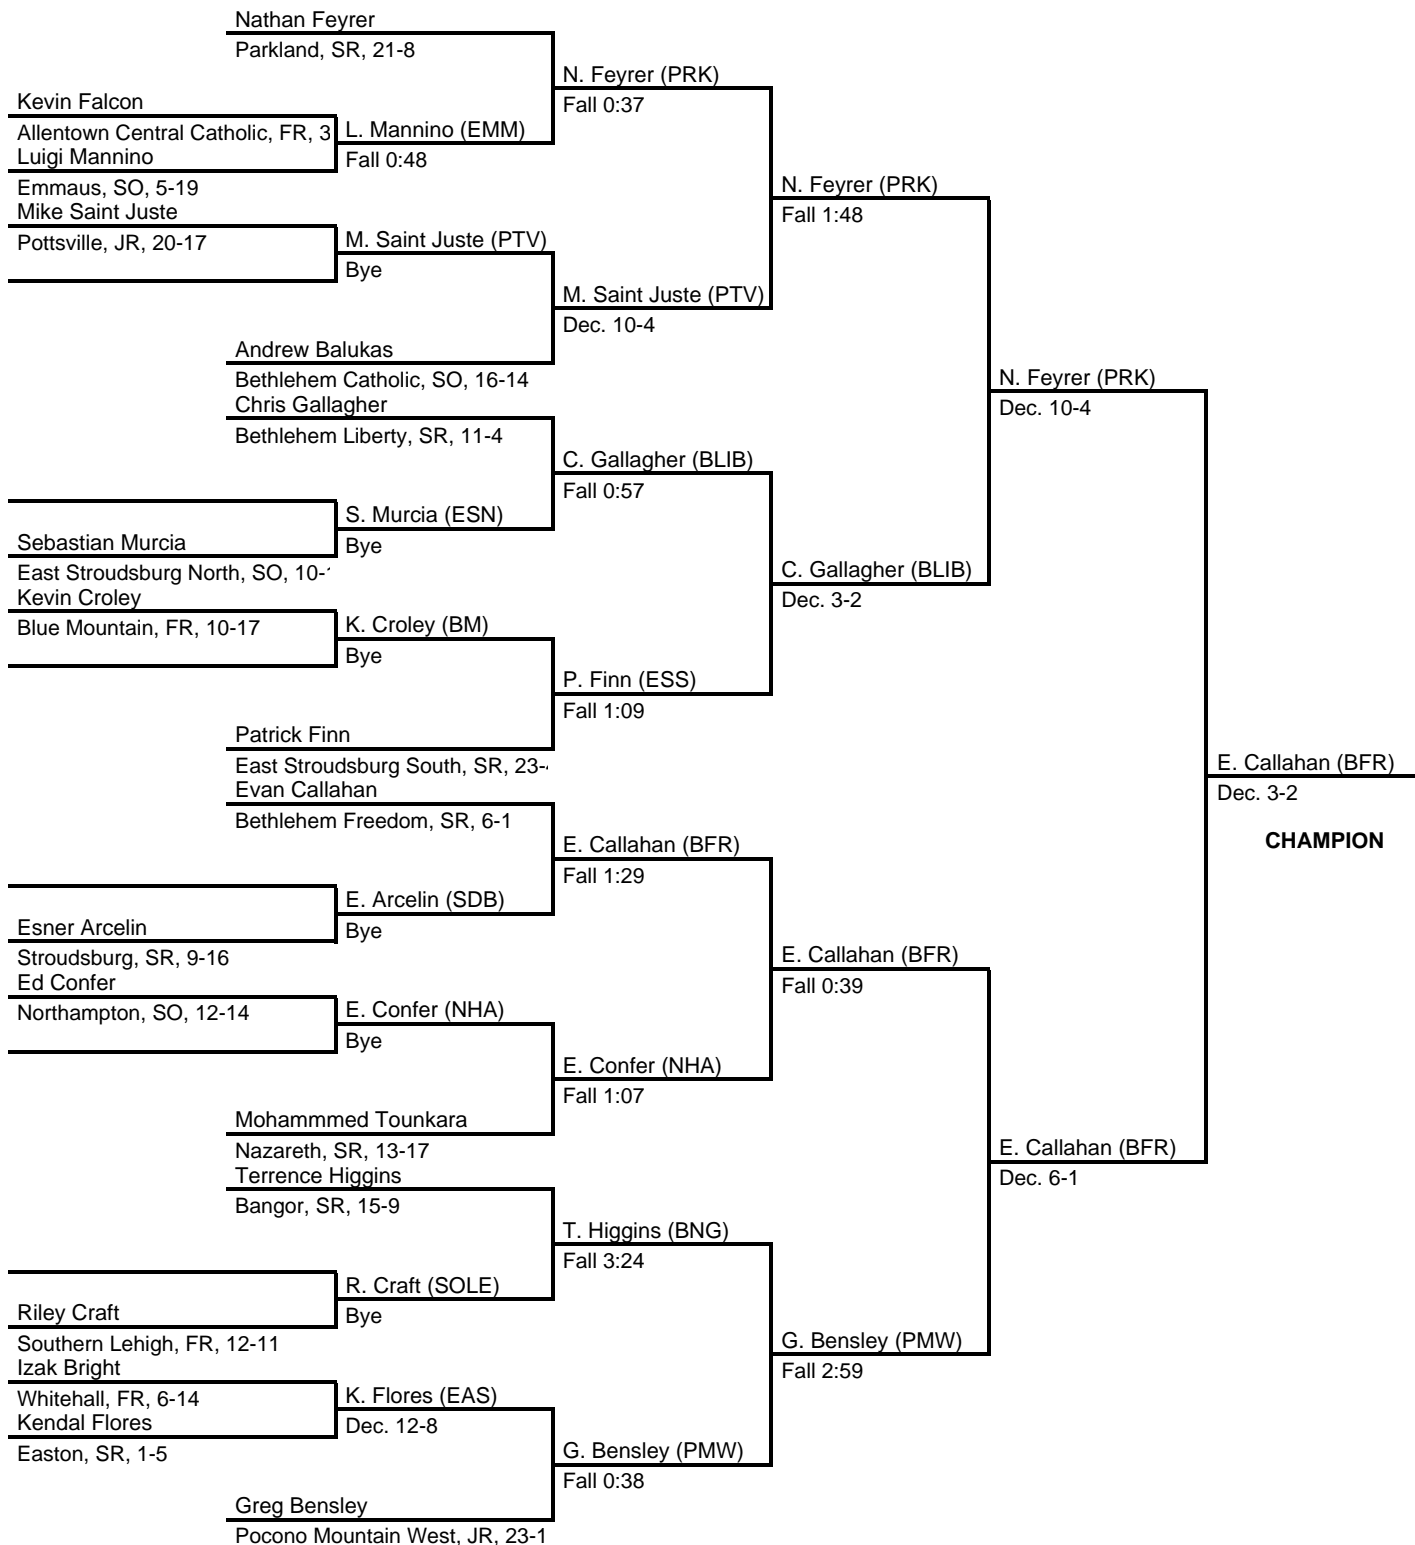

2017 District 11 AAA

at Bethlehem Liberty HS -- February 24-25, 2017