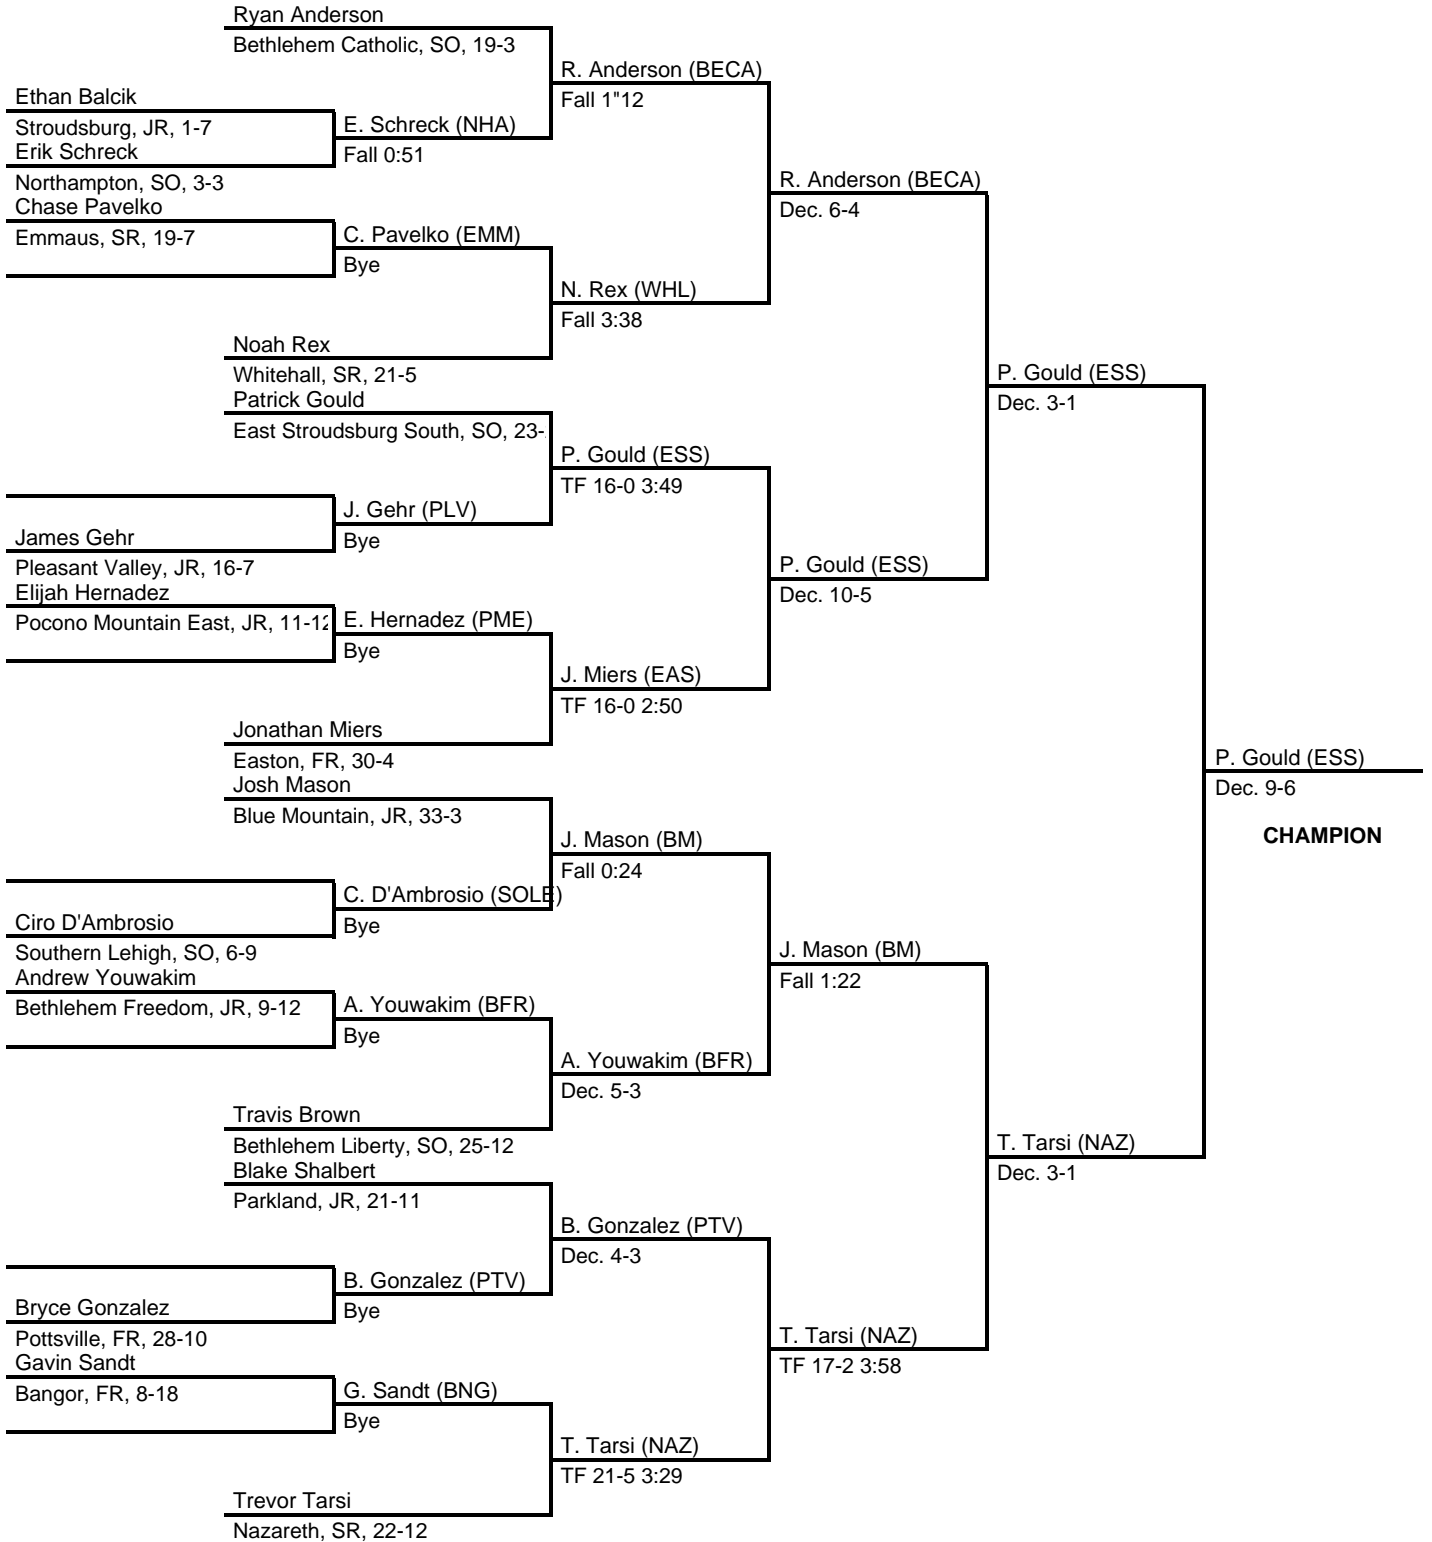

2017 District 11 AAA

at Bethlehem Liberty HS -- February 24-25, 2017