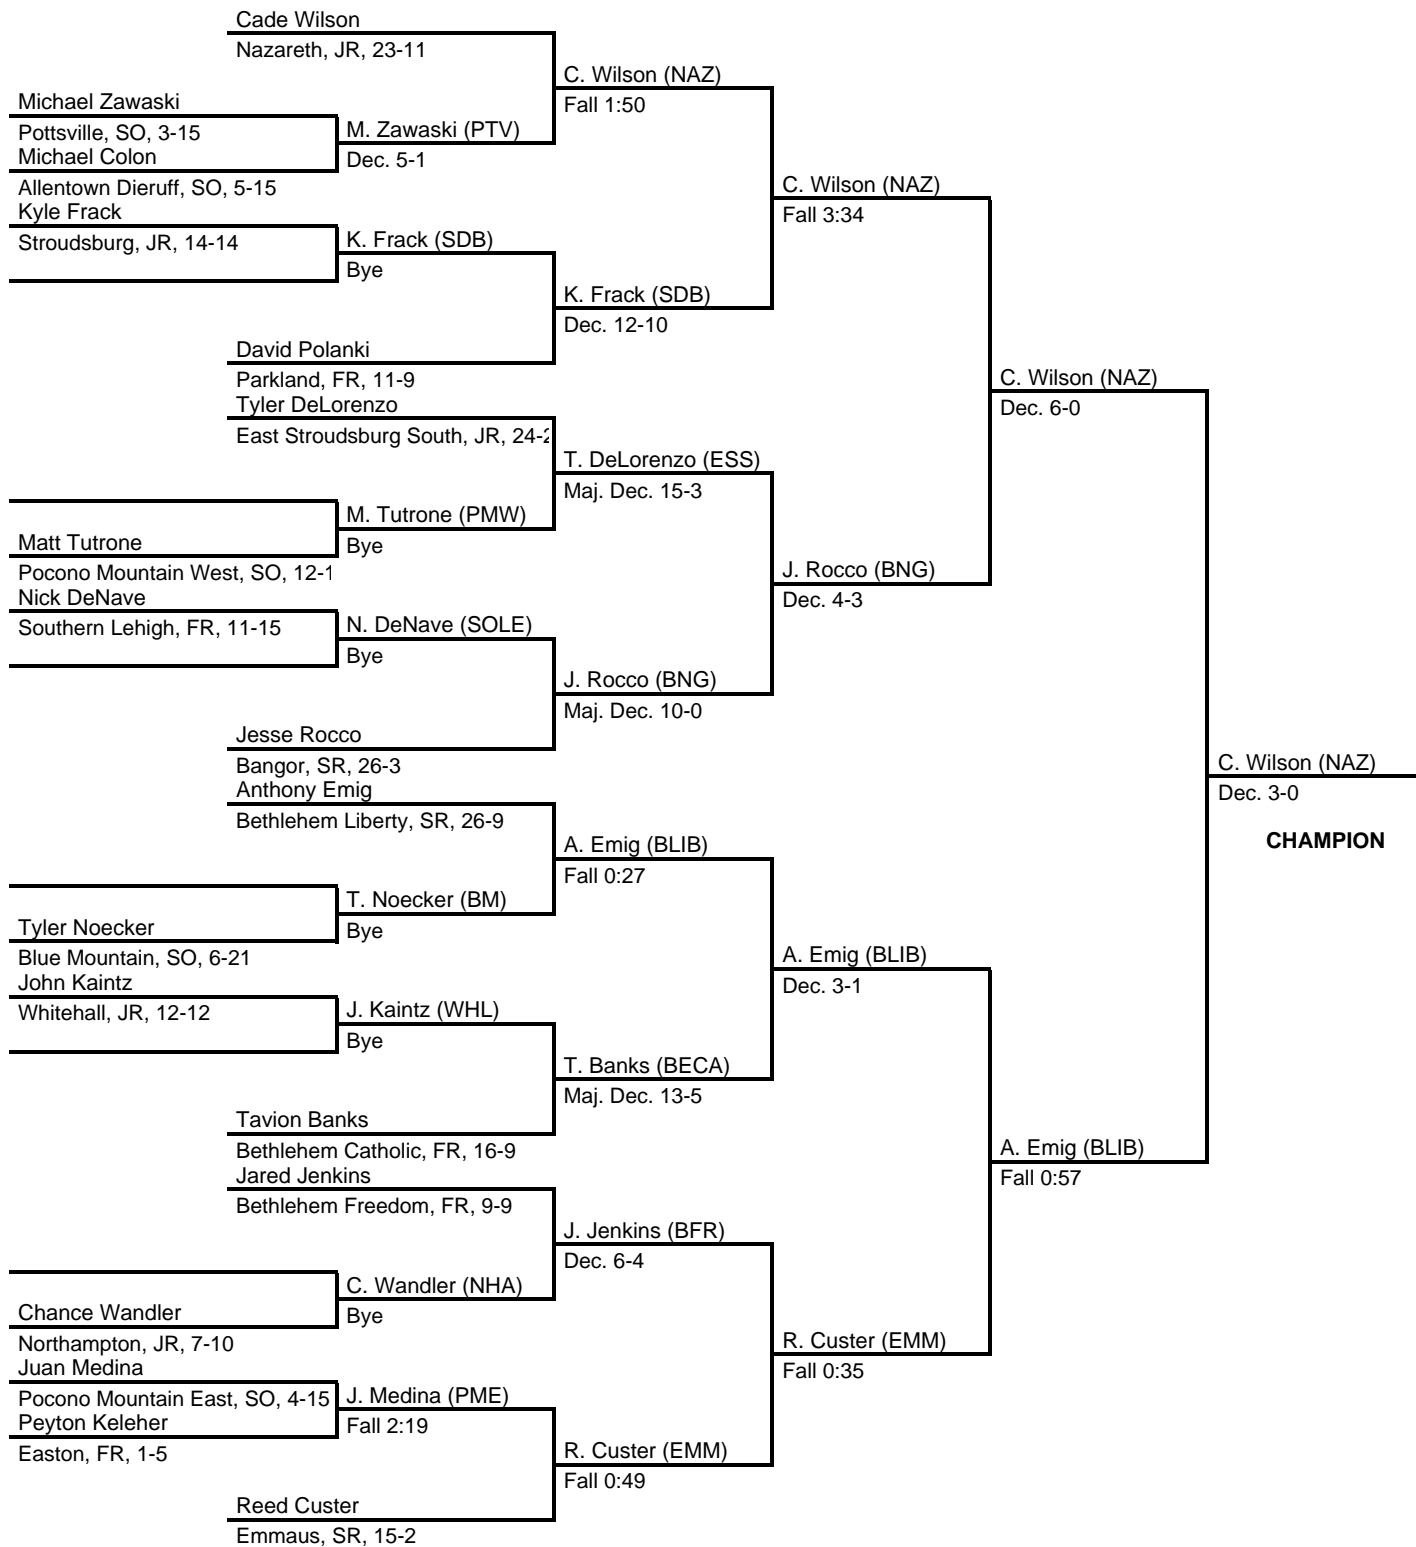

2017 District 11 AAA

at Bethlehem Liberty HS -- February 24-25, 2017