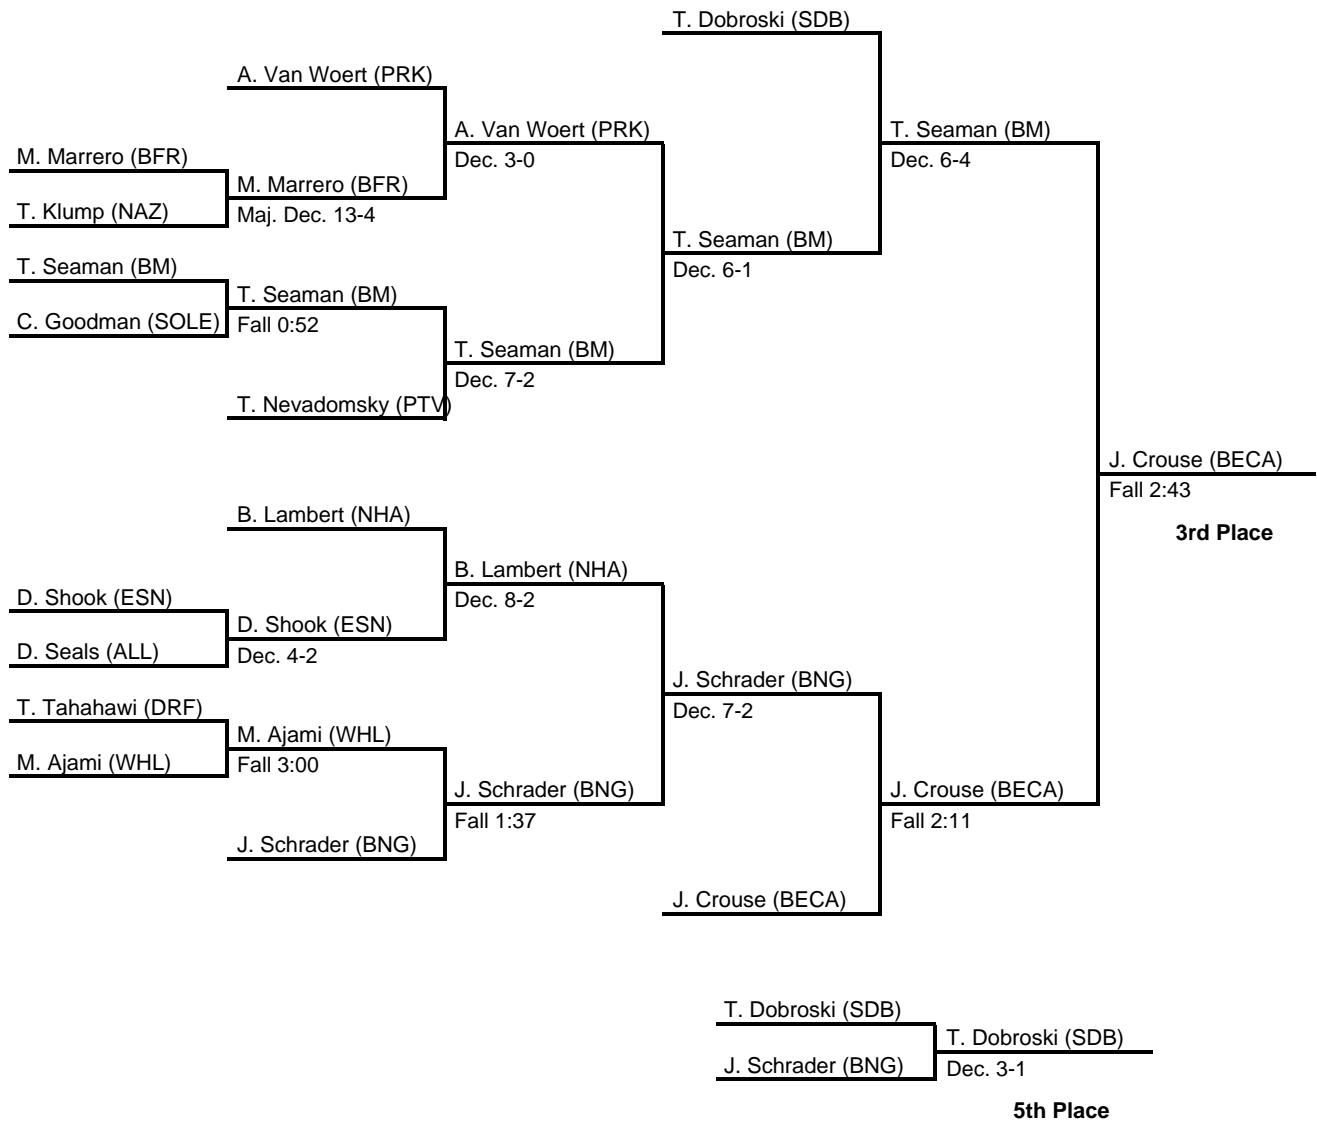

2017 District 11 AAA

at Bethlehem Liberty HS -- February 24-25, 2017