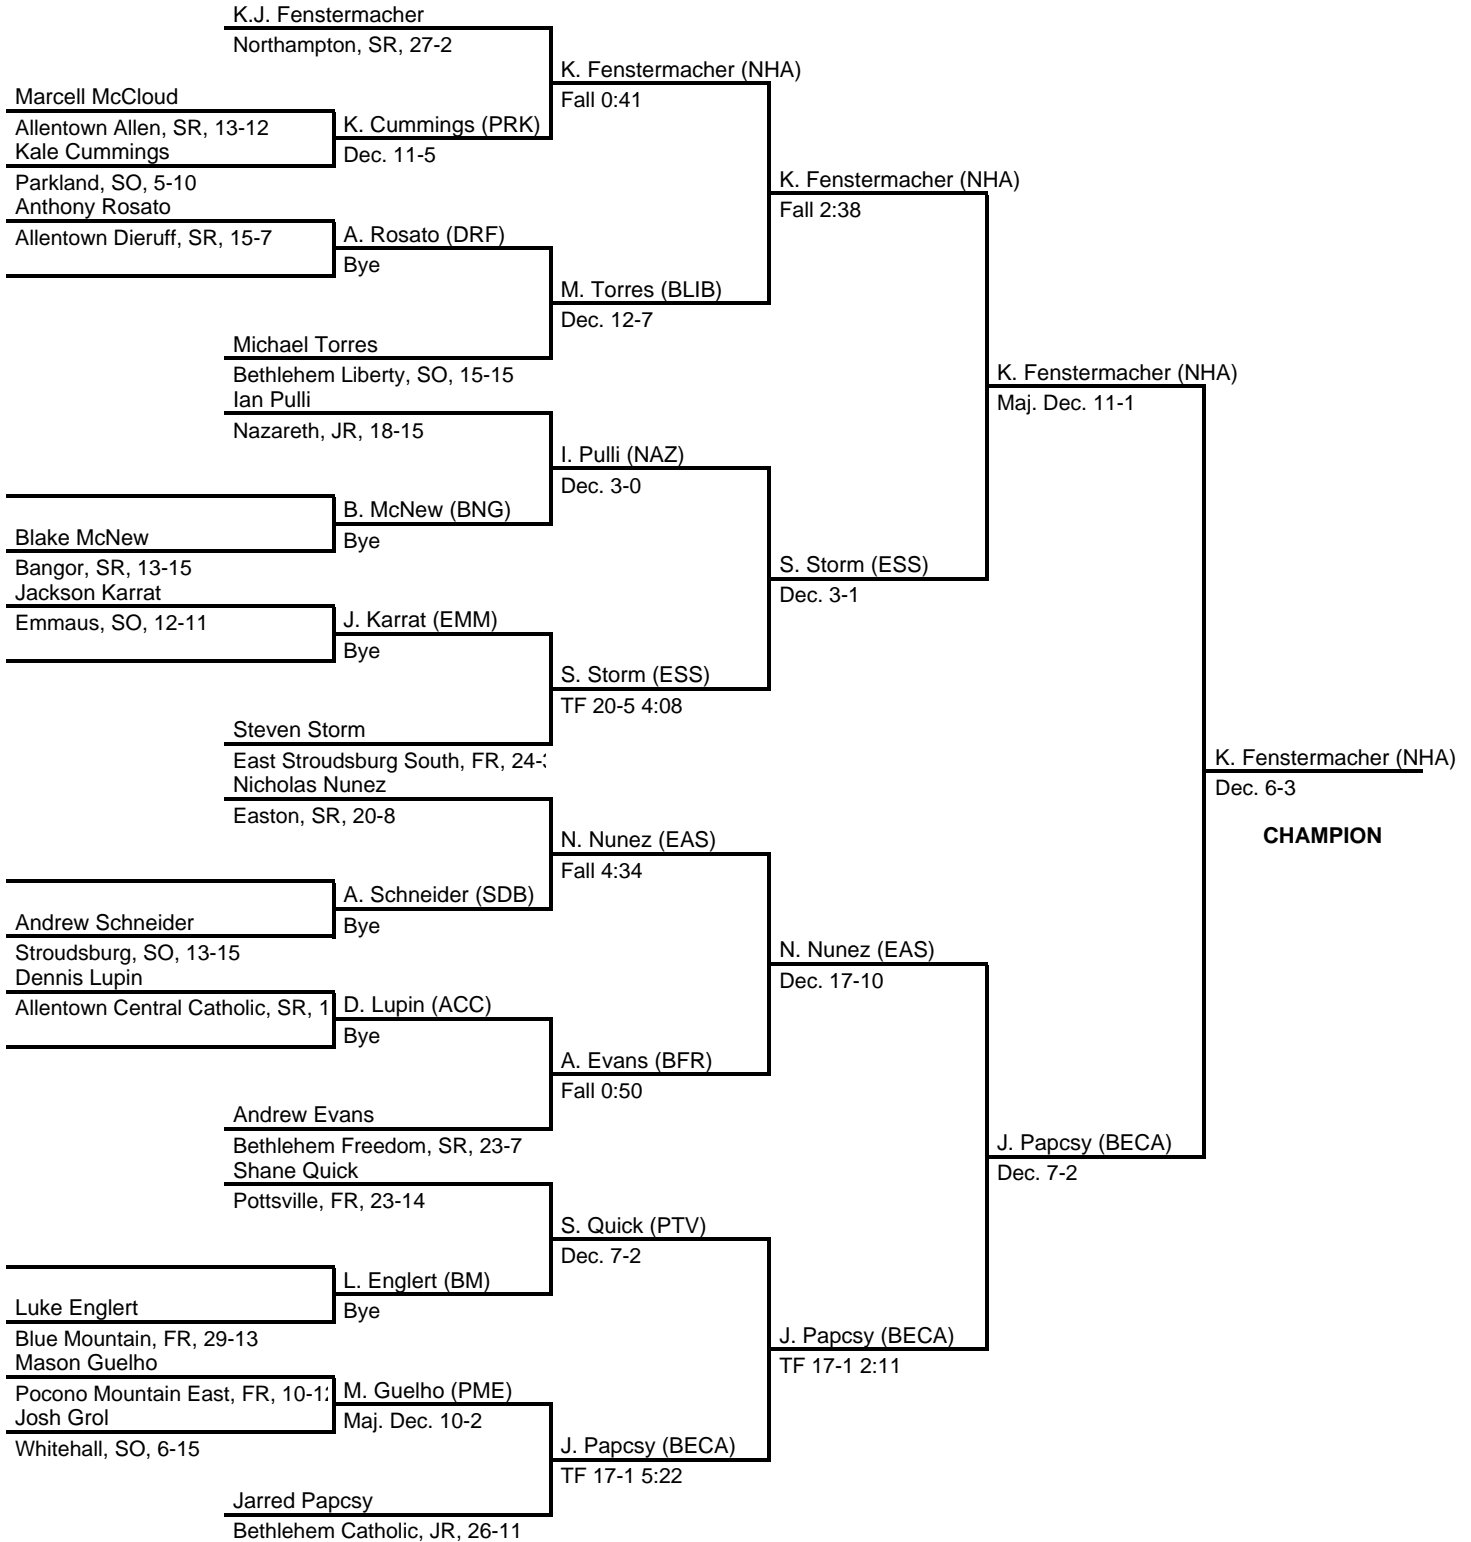

2017 District 11 AAA

at Bethlehem Liberty HS -- February 24-25, 2017