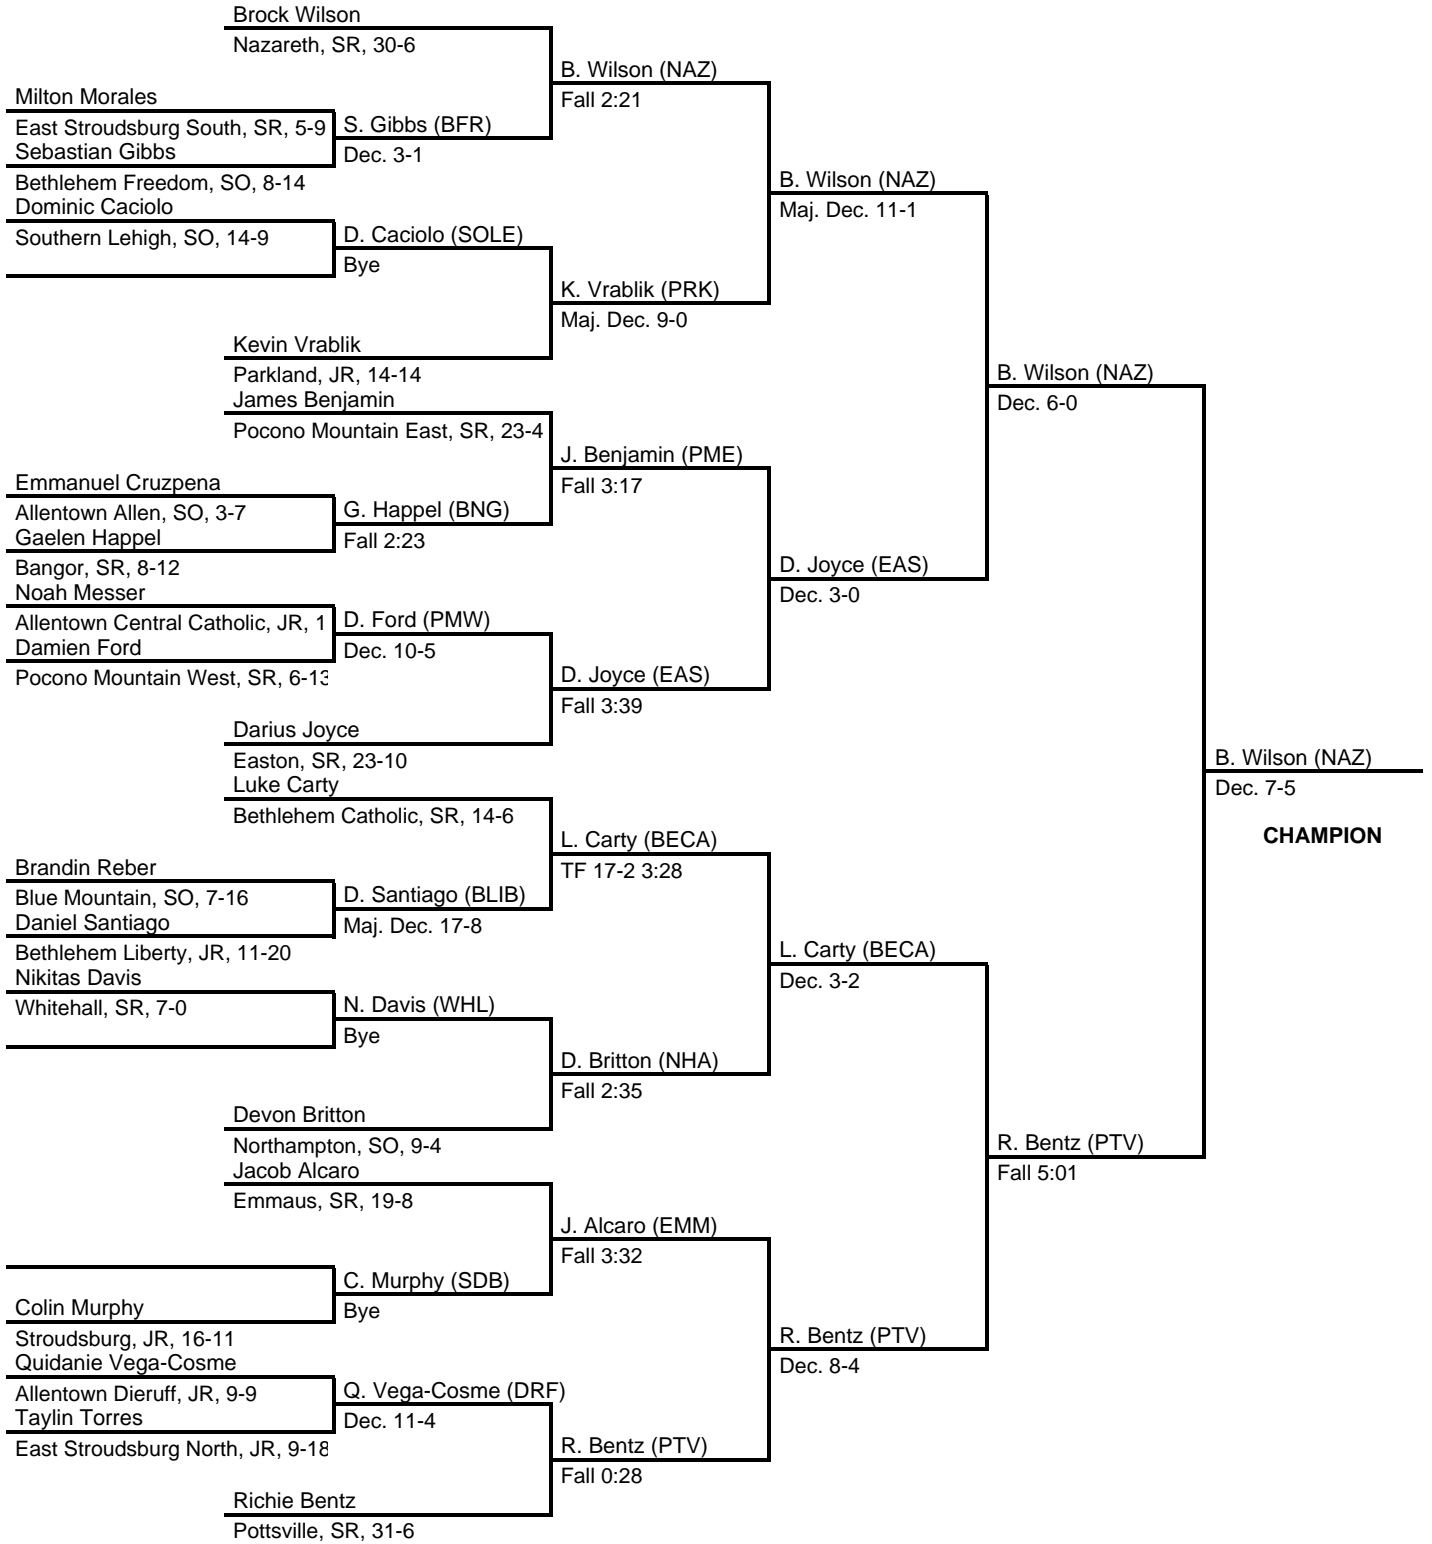

2017 District 11 AAA

at Bethlehem Liberty HS -- February 24-25, 2017

2017 District 11 AAA

at Bethlehem Liberty HS -- February 24-25, 2017

2017 District 11 AAA

at Bethlehem Liberty HS -- February 24-25, 2017