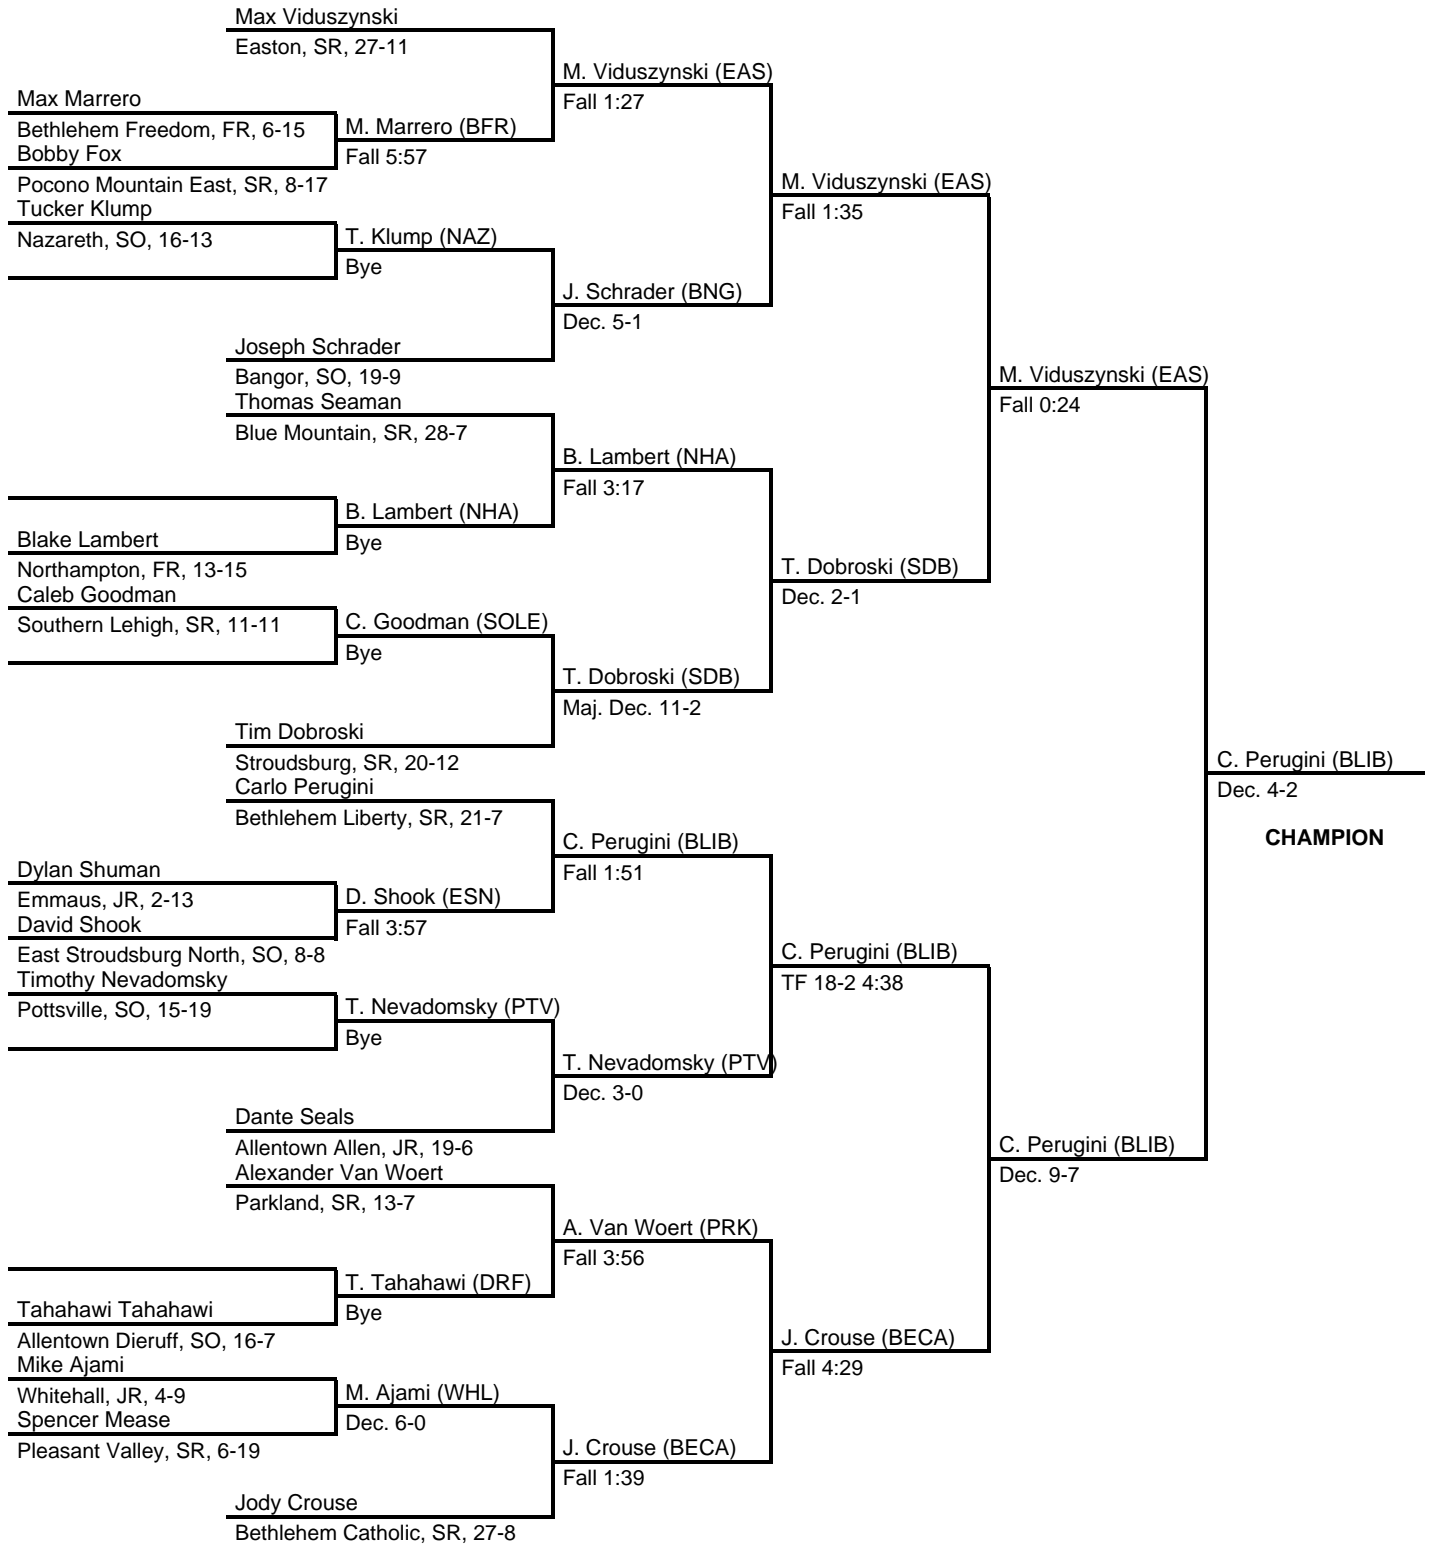

2017 District 11 AAA

at Bethlehem Liberty HS -- February 24-25, 2017

2017 District 11 AAA

at Bethlehem Liberty HS -- February 24-25, 2017

2017 District 11 AAA

at Bethlehem Liberty HS -- February 24-25, 2017