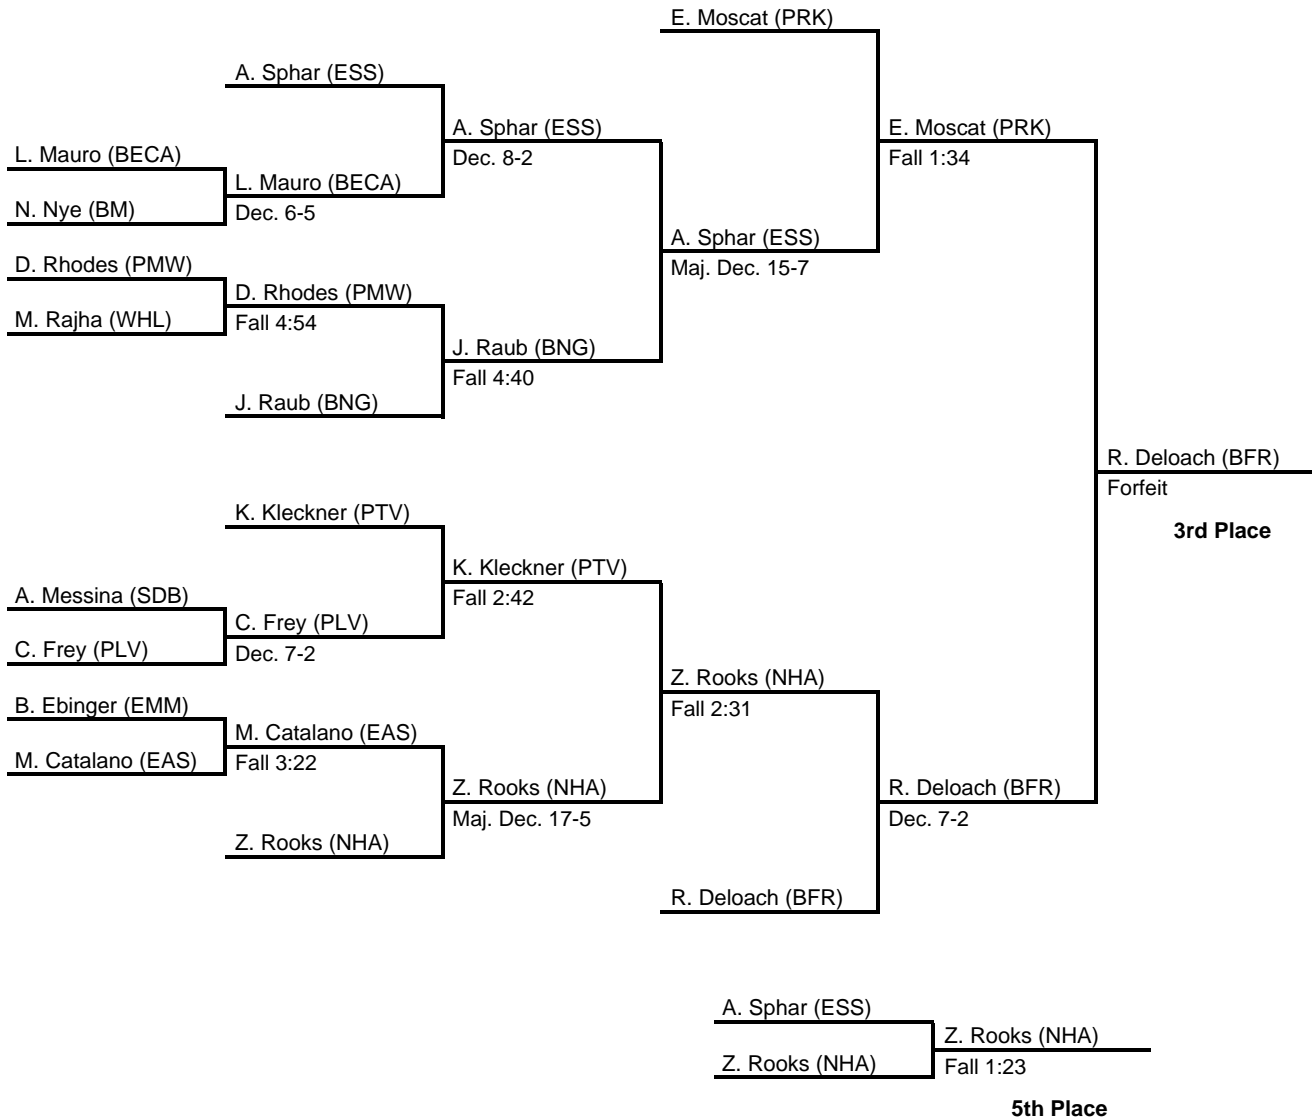

2017 District 11 AAA

at Bethlehem Liberty HS -- February 24-25, 2017