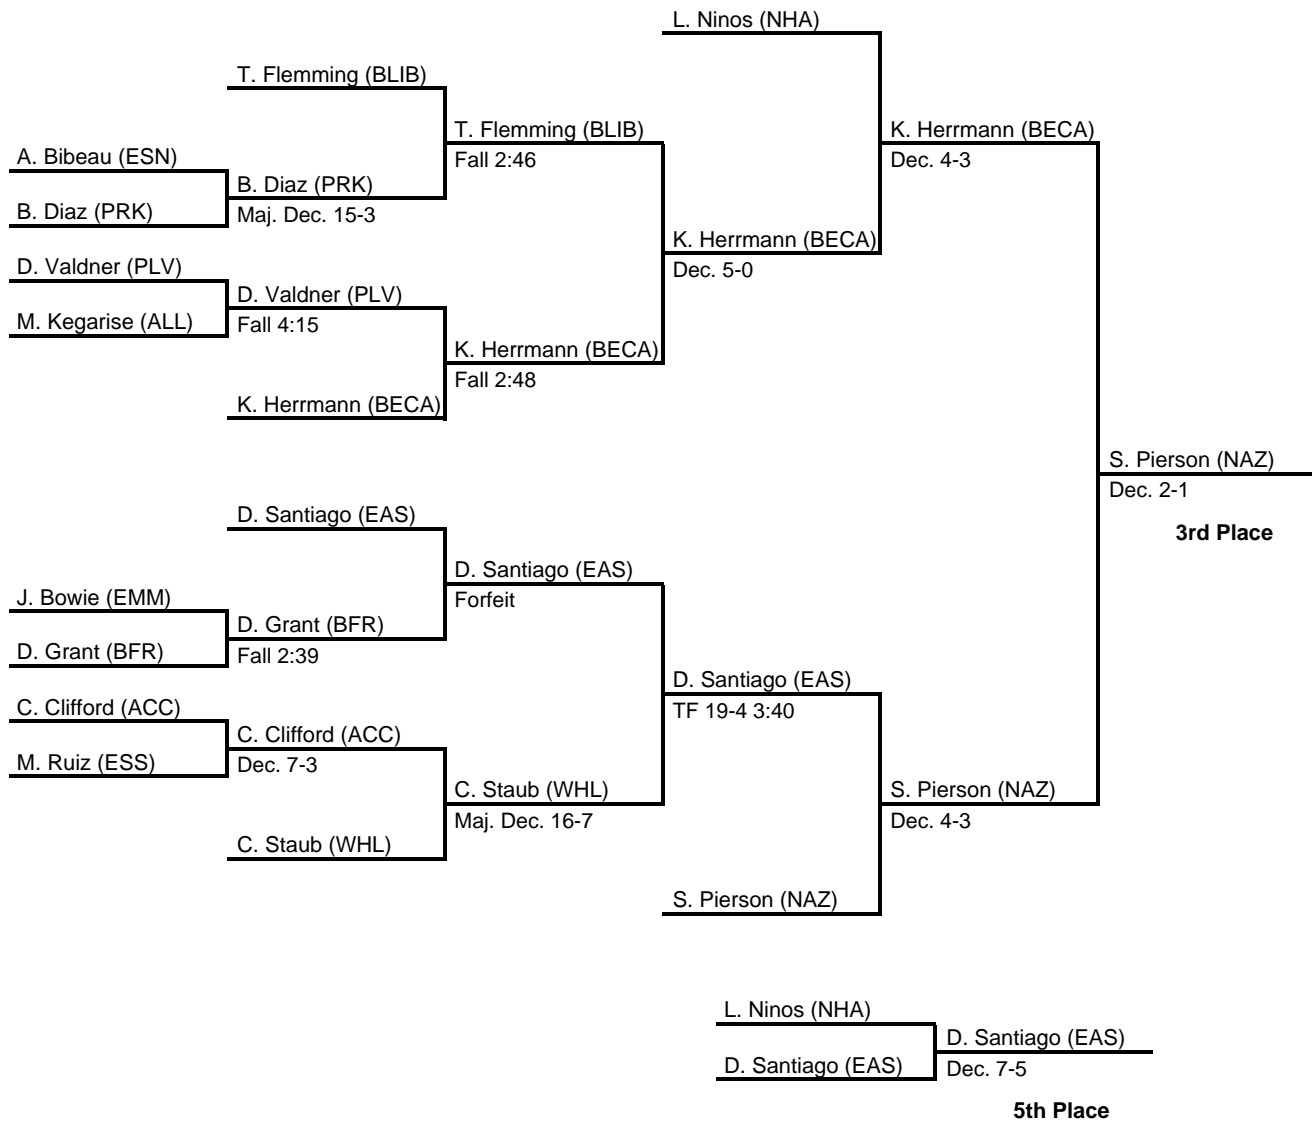

2017 District 11 AAA

at Bethlehem Liberty HS -- February 24-25, 2017

2017 District 11 AAA

at Bethlehem Liberty HS -- February 24-25, 2017

2017 District 11 AAA

at Bethlehem Liberty HS -- February 24-25, 2017