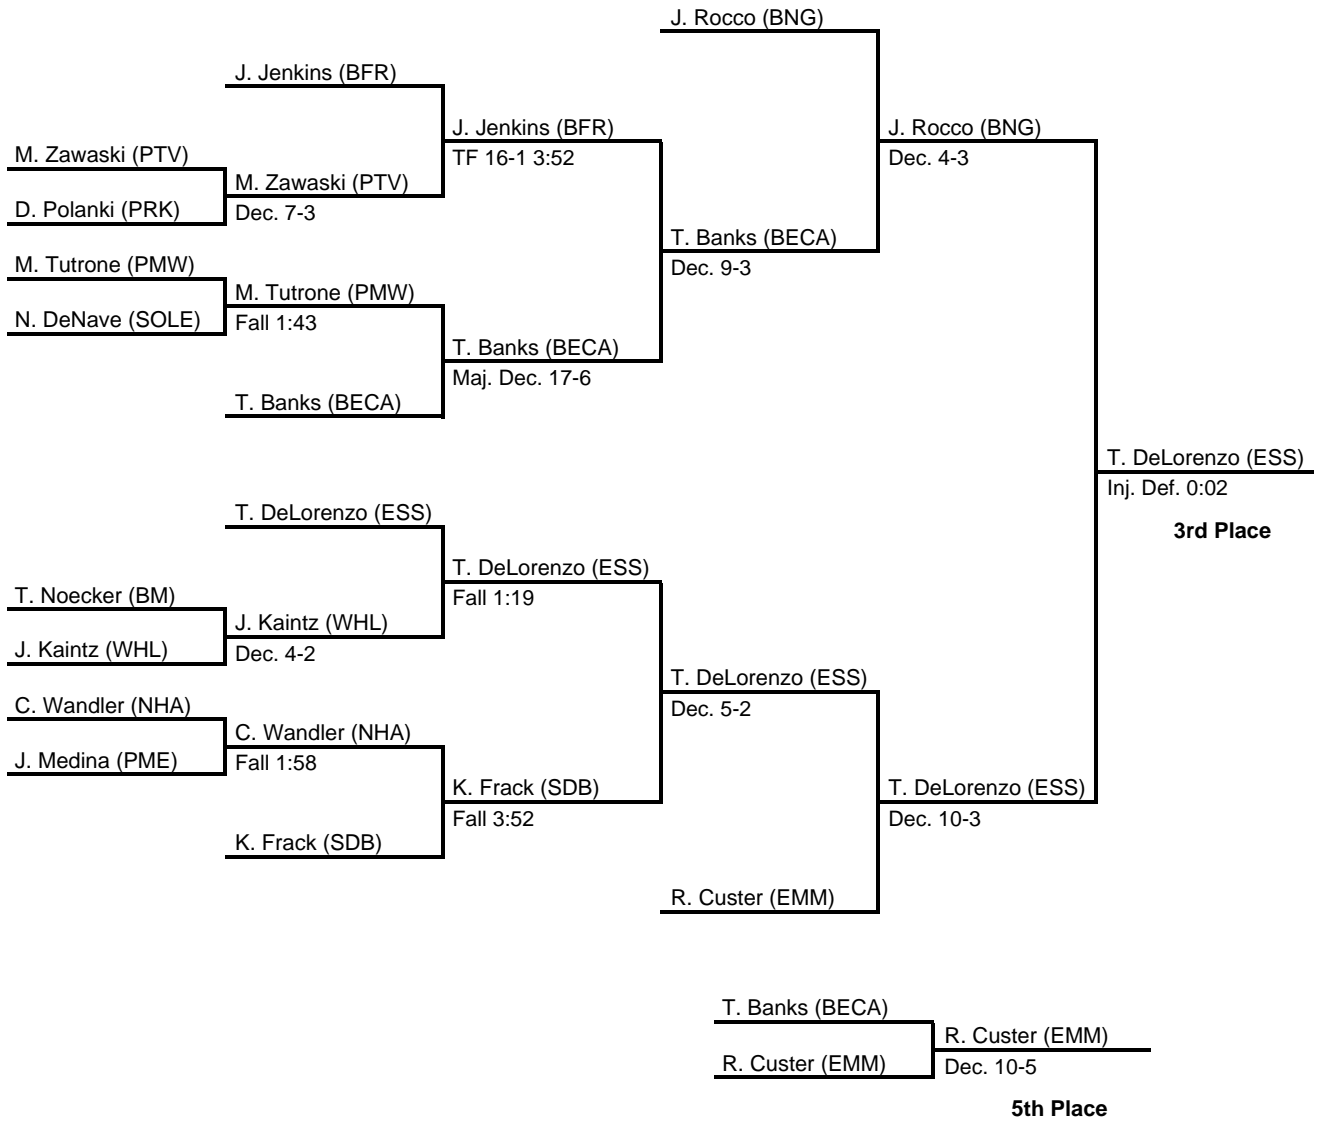

2017 District 11 AAA

at Bethlehem Liberty HS -- February 24-25, 2017