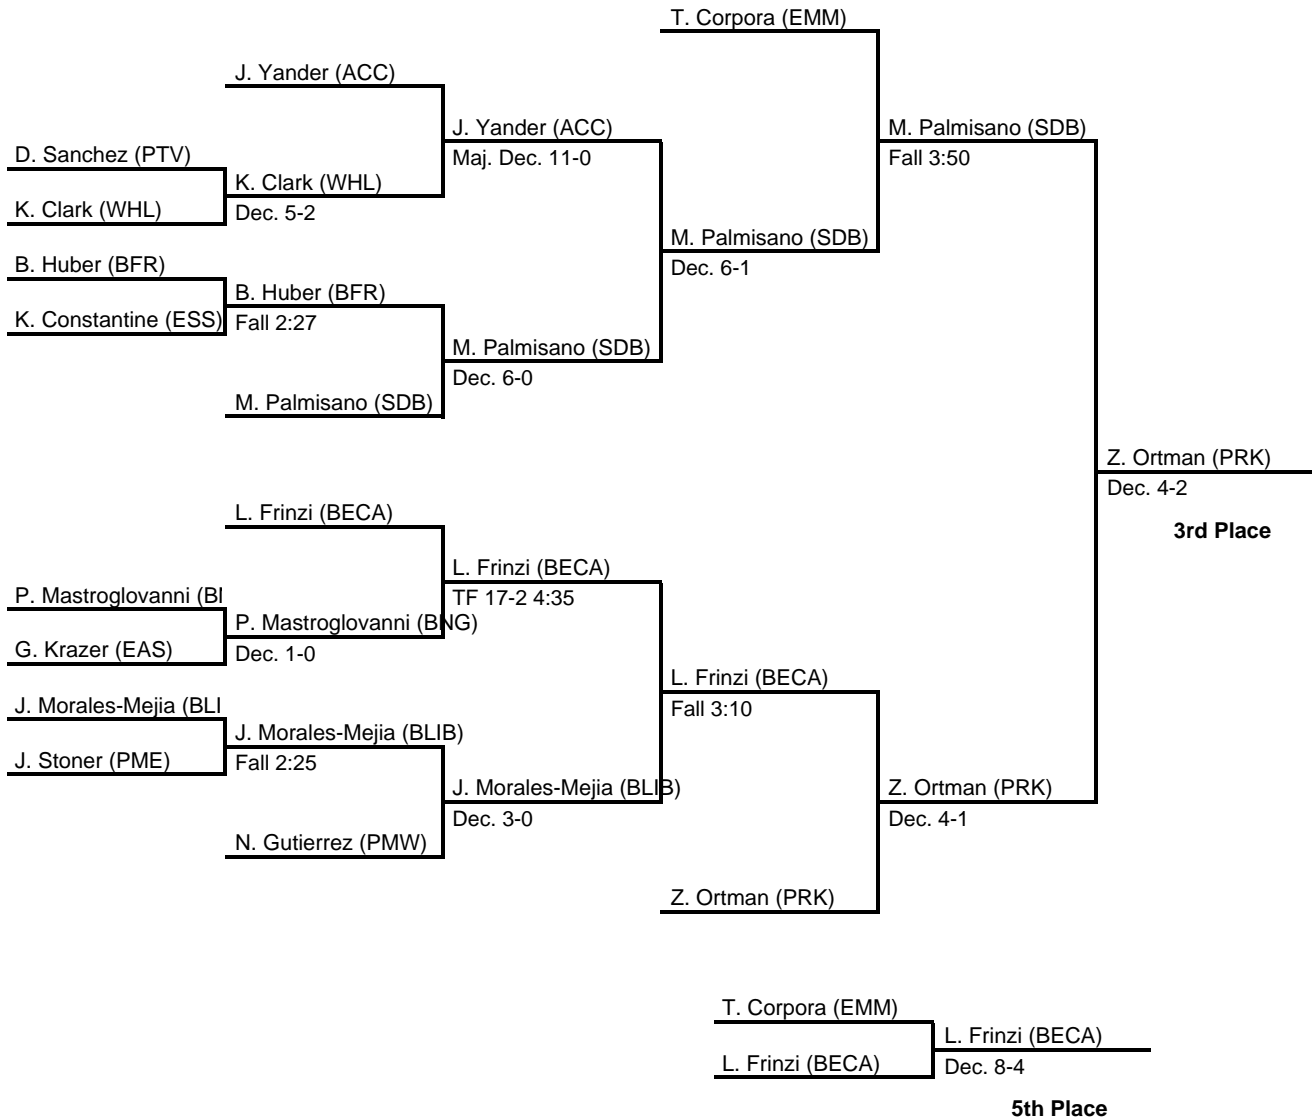

2017 District 11 AAA

at Bethlehem Liberty HS -- February 24-25, 2017