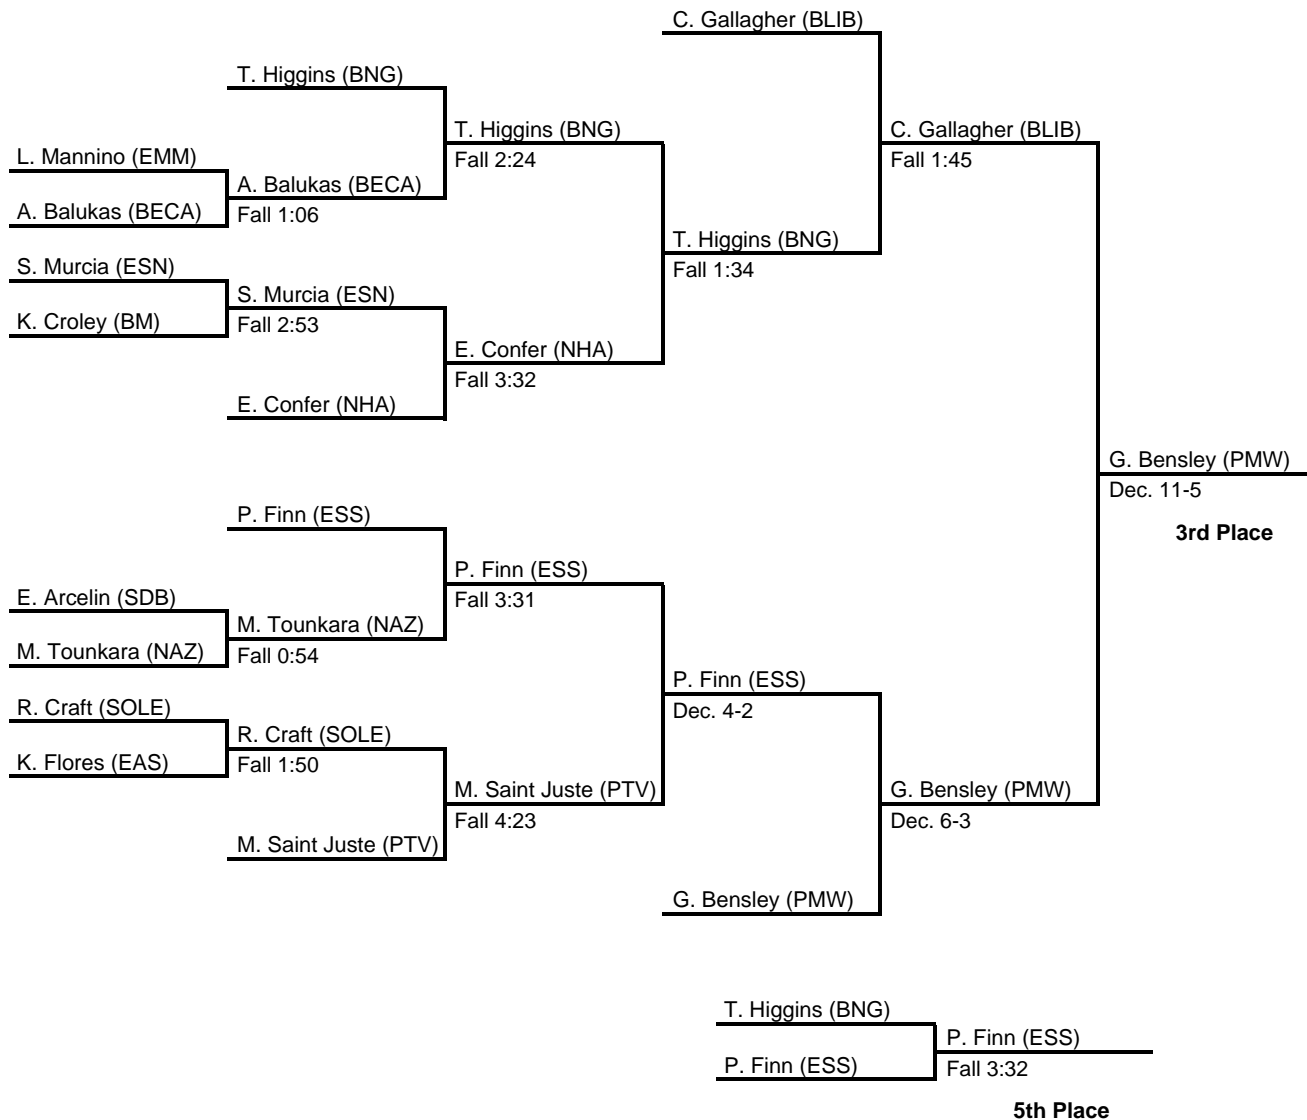

2017 District 11 AAA

at Bethlehem Liberty HS -- February 24-25, 2017

2017 District 11 AAA

at Bethlehem Liberty HS -- February 24-25, 2017

2017 District 11 AAA

at Bethlehem Liberty HS -- February 24-25, 2017