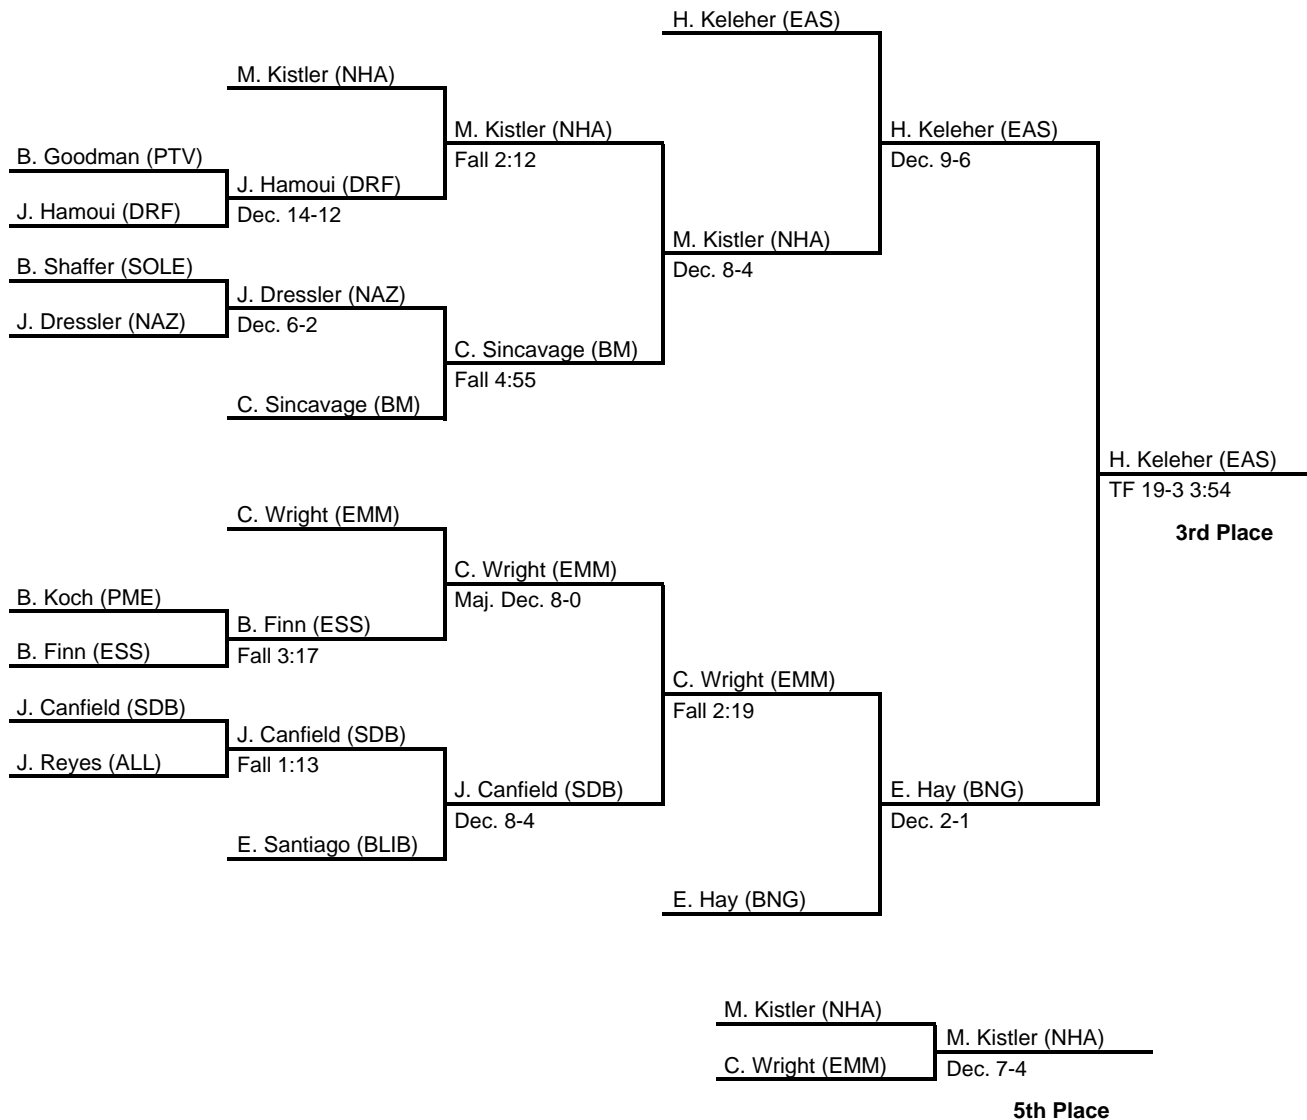

2017 District 11 AAA

at Bethlehem Liberty HS -- February 24-25, 2017

2017 District 11 AAA

at Bethlehem Liberty HS -- February 24-25, 2017

2017 District 11 AAA

at Bethlehem Liberty HS -- February 24-25, 2017