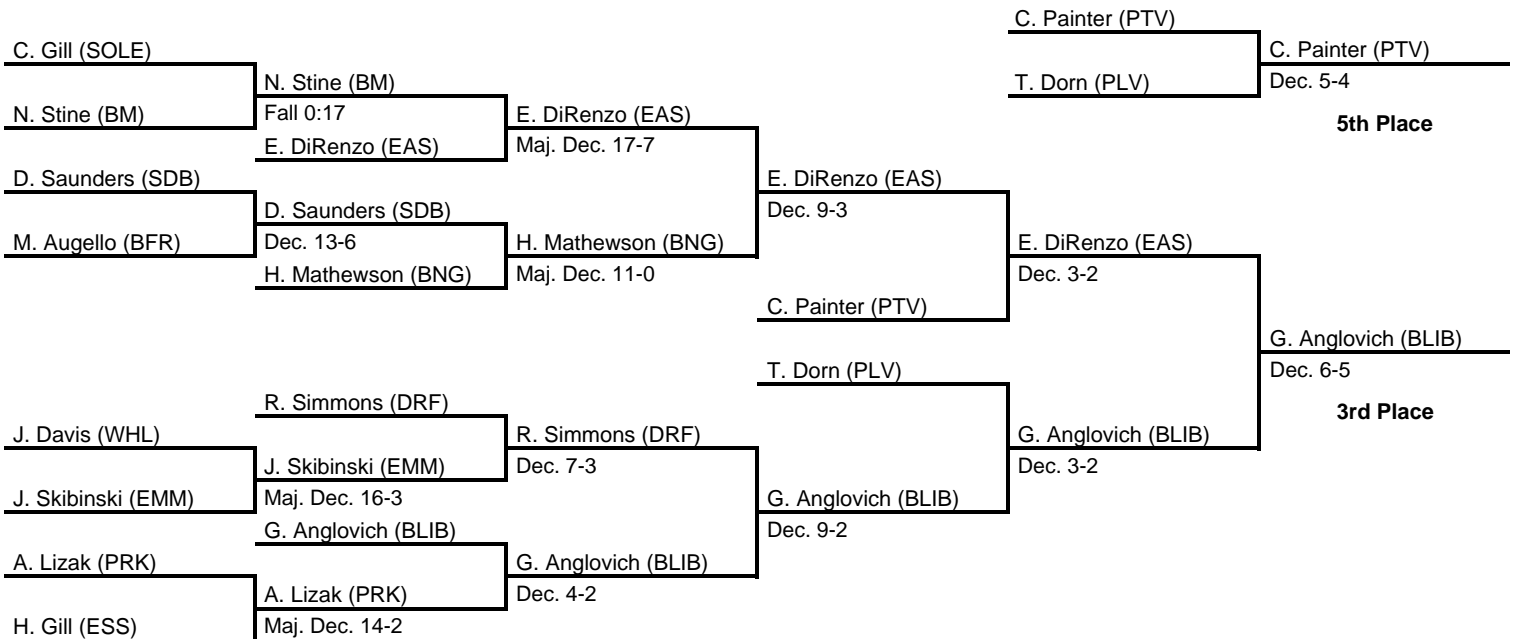

2017 District 11 AAA

at Bethlehem Liberty HS -- February 24-25, 2017

2017 District 11 AAA

at Bethlehem Liberty HS -- February 24-25, 2017

2017 District 11 AAA

Bracket List

170

at Bethlehem Liberty HS -- February 24-25, 2017