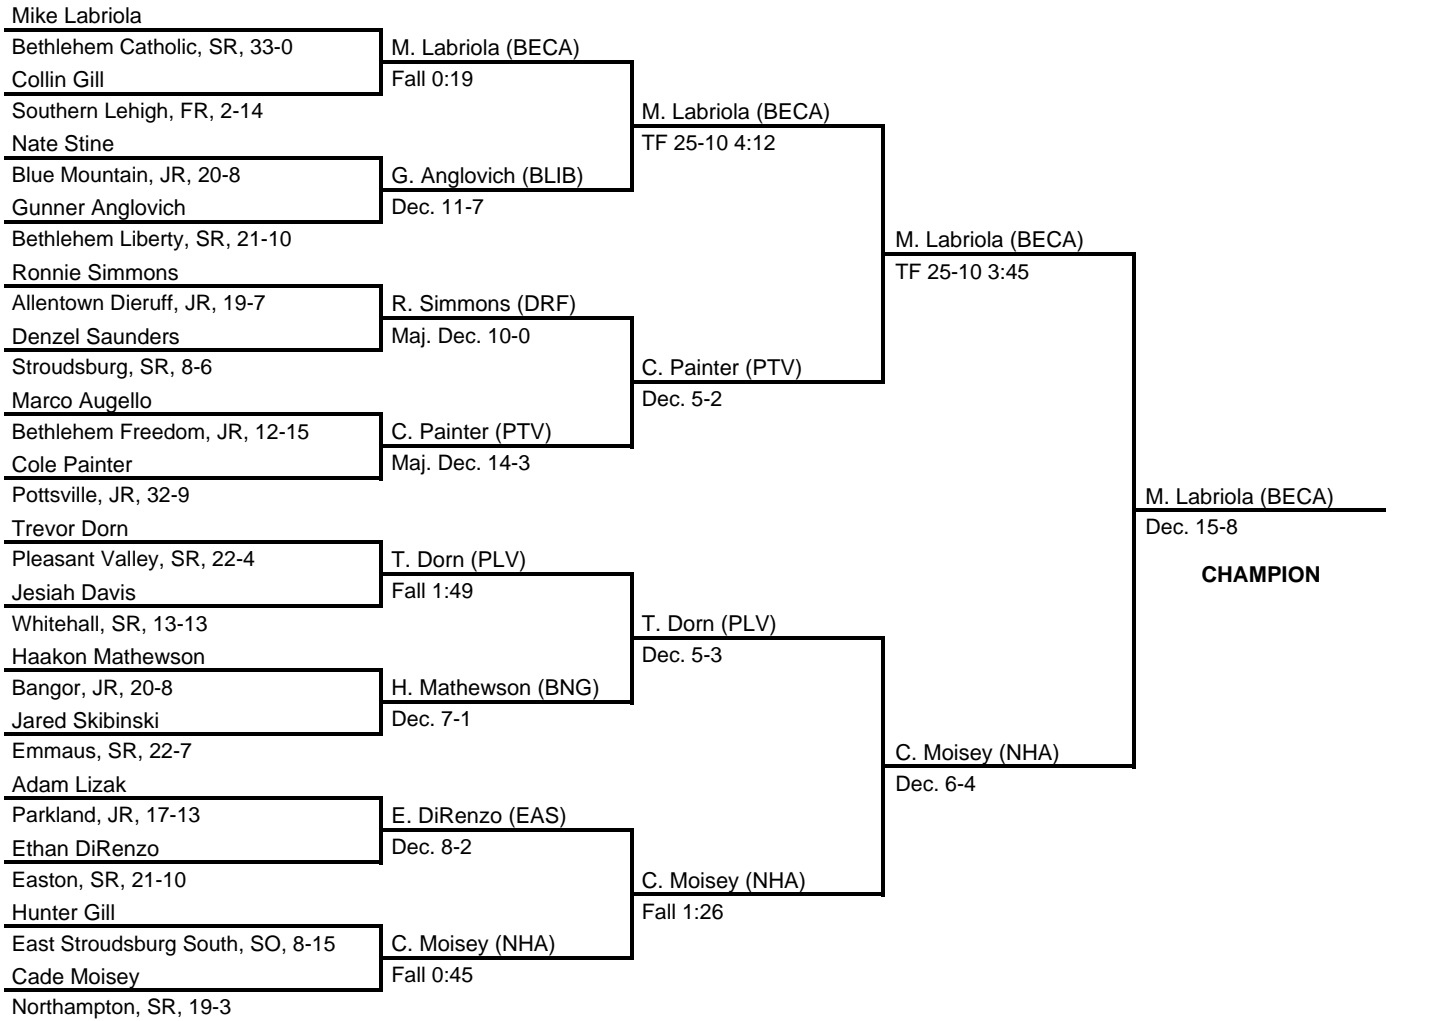

2017 District 11 AAA

at Bethlehem Liberty HS -- February 24-25, 2017

2017 District 11 AAA

at Bethlehem Liberty HS -- February 24-25, 2017

2017 District 11 AAA

Bracket List

170

at Bethlehem Liberty HS -- February 24-25, 2017