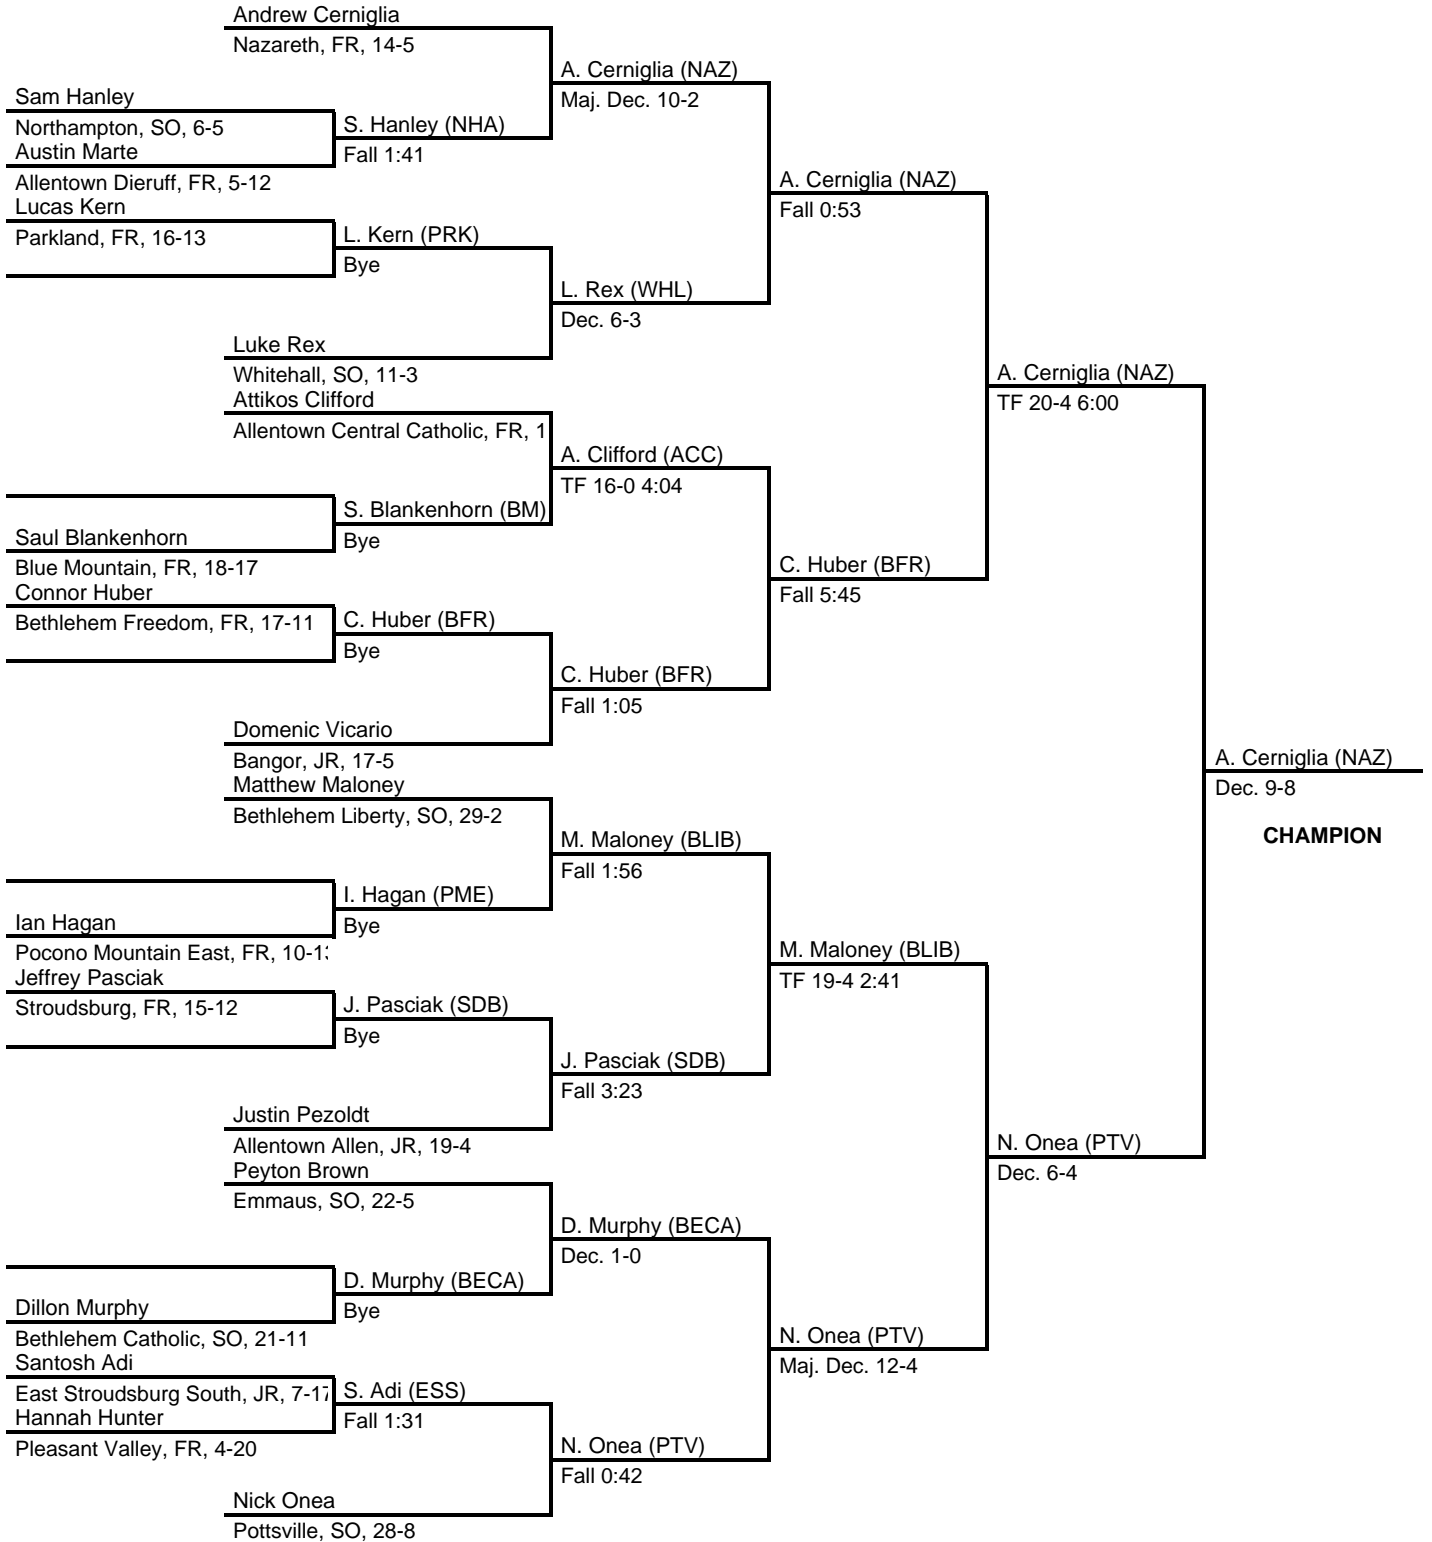

2017 District 11 AAA

at Bethlehem Liberty HS -- February 24-25, 2017